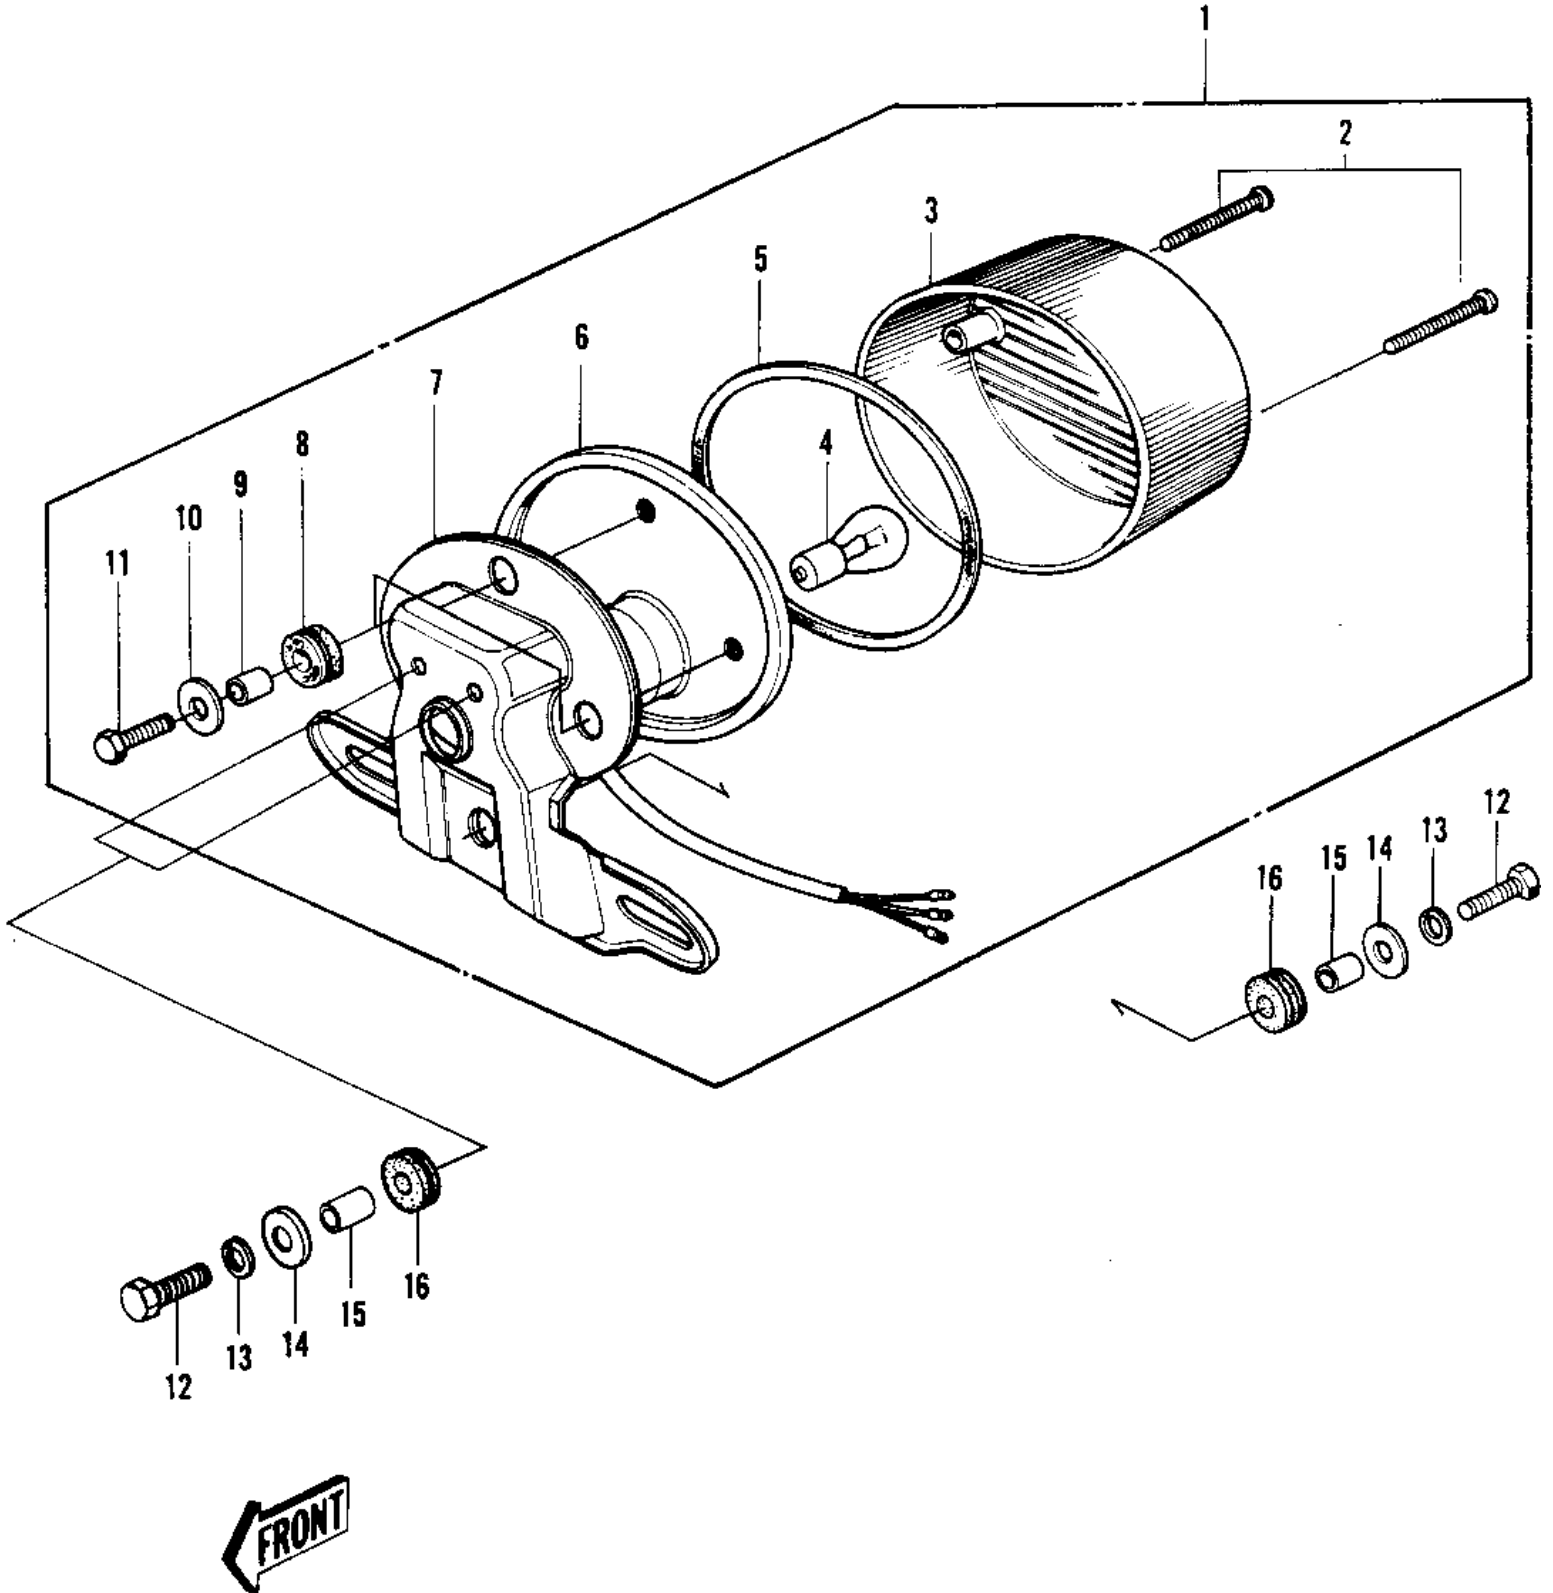

1974 Mach I PARTS DIAGRAM

TAILLIGHT

1974 Mach I PARTS LIST

TAILLIGHT

ITEM NAME	PART NUMBER	QUANTITY
LAMP ASSY-TAIL,BLACK (Ref # 1)	23024-026-21	
SCREW-PAN HEAD,4X35 (Ref # 2)	220E0435A	
LENS-TAIL LAMP (Ref # 3)	23026-023	
BULB,12V 32/3CP (Ref # 4)	92069-059	
BULB,12V 23/8W (Ref # 4)	92069-060	
GASKET-TAIL LAMP LENS (Ref # 5)	23028-018	
CASE,TAIL LAMP (Ref # 6)	23027-030	
BKT-LICENSE PLT,BLACK (Ref # 7)	23036-022-21	
DAMPER RUBBER (Ref # 8)	92075-076	
COLLAR,6.8X10X8.5 (Ref # 9)	92027-129	
WASHER 6.5X20X1.6T (Ref # 10)	92022-125	
BOLT 6X22 (Ref # 11)	112B0622	
BOLT 6X22 (Ref # 12)	112B0622	
WASHER SPRING 6MM (Ref # 13)	461F0600	
WASHER 6.5X20X1.6T (Ref # 14)	92022-125	
COLLAR 6.8X10X10.5 (Ref # 15)	92027-120	
DAMPER RUBBER (Ref # 16)	92075-112	