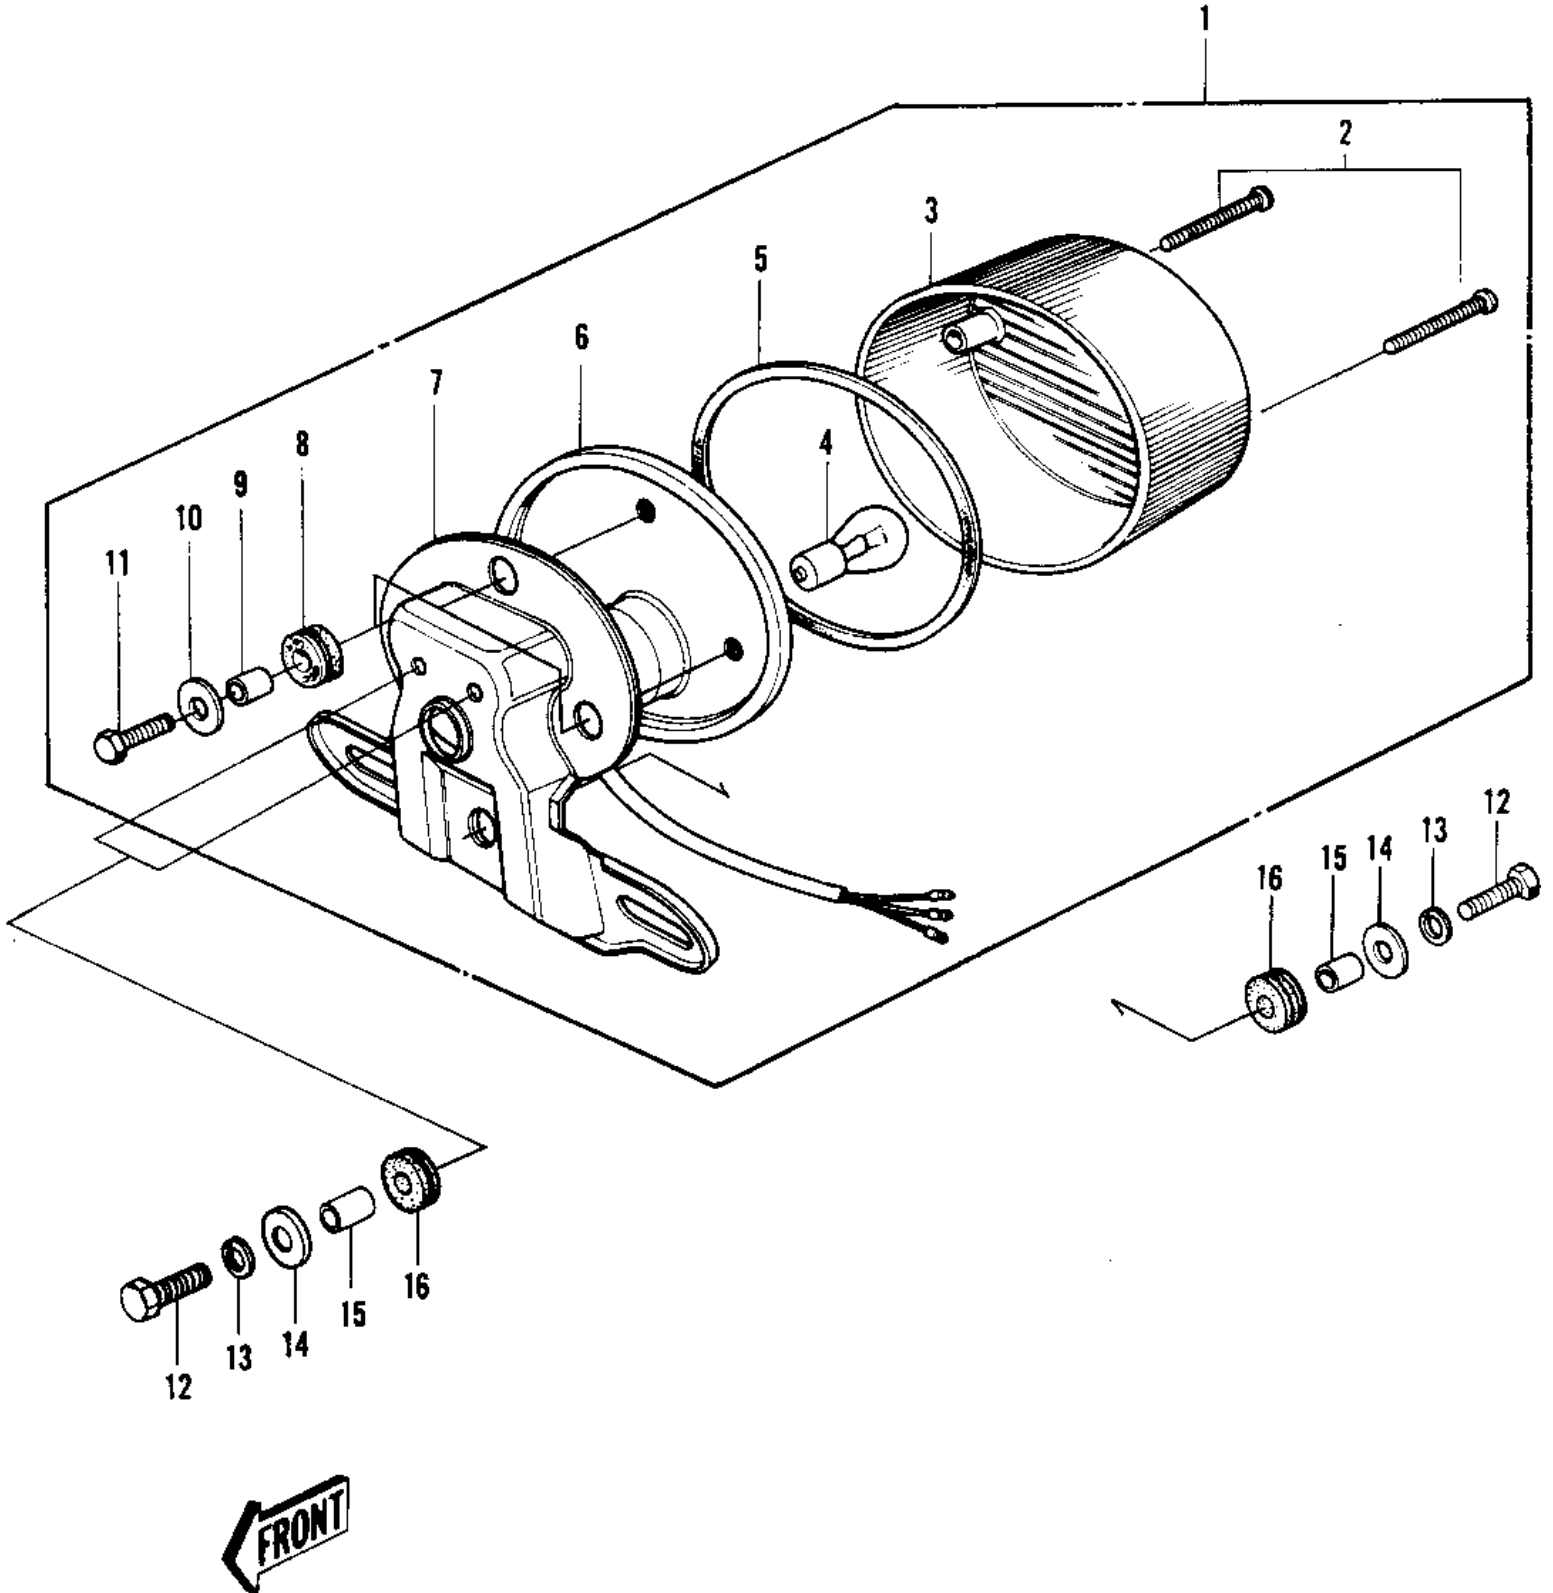

1975 Mach I PARTS DIAGRAM

TAILLIGHT

1975 Mach I PARTS LIST

TAILLIGHT

ITEM NAME	PART NUMBER	QUANTITY
LAMP ASSY-TAIL,BLACK (Ref # 1)	23024-026-21	
SCREW-PAN HEAD,4X35 (Ref # 2)	220E0435A	
LENS-TAIL LAMP (Ref # 3)	23026-023	
BULB,12V 32/3CP (Ref # 4)	92069-059	
BULB,12V 23/8W (Ref # 4)	92069-060	
GASKET-TAIL LAMP LENS (Ref # 5)	23028-018	
CASE,TAIL LAMP (Ref # 6)	23027-030	
BKT-LICENSE PLT,BLACK (Ref # 7)	23036-022-21	
DAMPER RUBBER (Ref # 8)	92075-076	
COLLAR,6.8X10X8.5 (Ref # 9)	92027-129	
WASHER 6.5X20X1.6T (Ref # 10)	92022-125	
BOLT 6X22 (Ref # 11)	112B0622	
BOLT 6X22 (Ref # 12)	112B0622	
WASHER SPRING 6MM (Ref # 13)	461F0600	
WASHER 6.5X20X1.6T (Ref # 14)	92022-125	
COLLAR 6.8X10X10.5 (Ref # 15)	92027-120	
DAMPER RUBBER (Ref # 16)	92075-112	