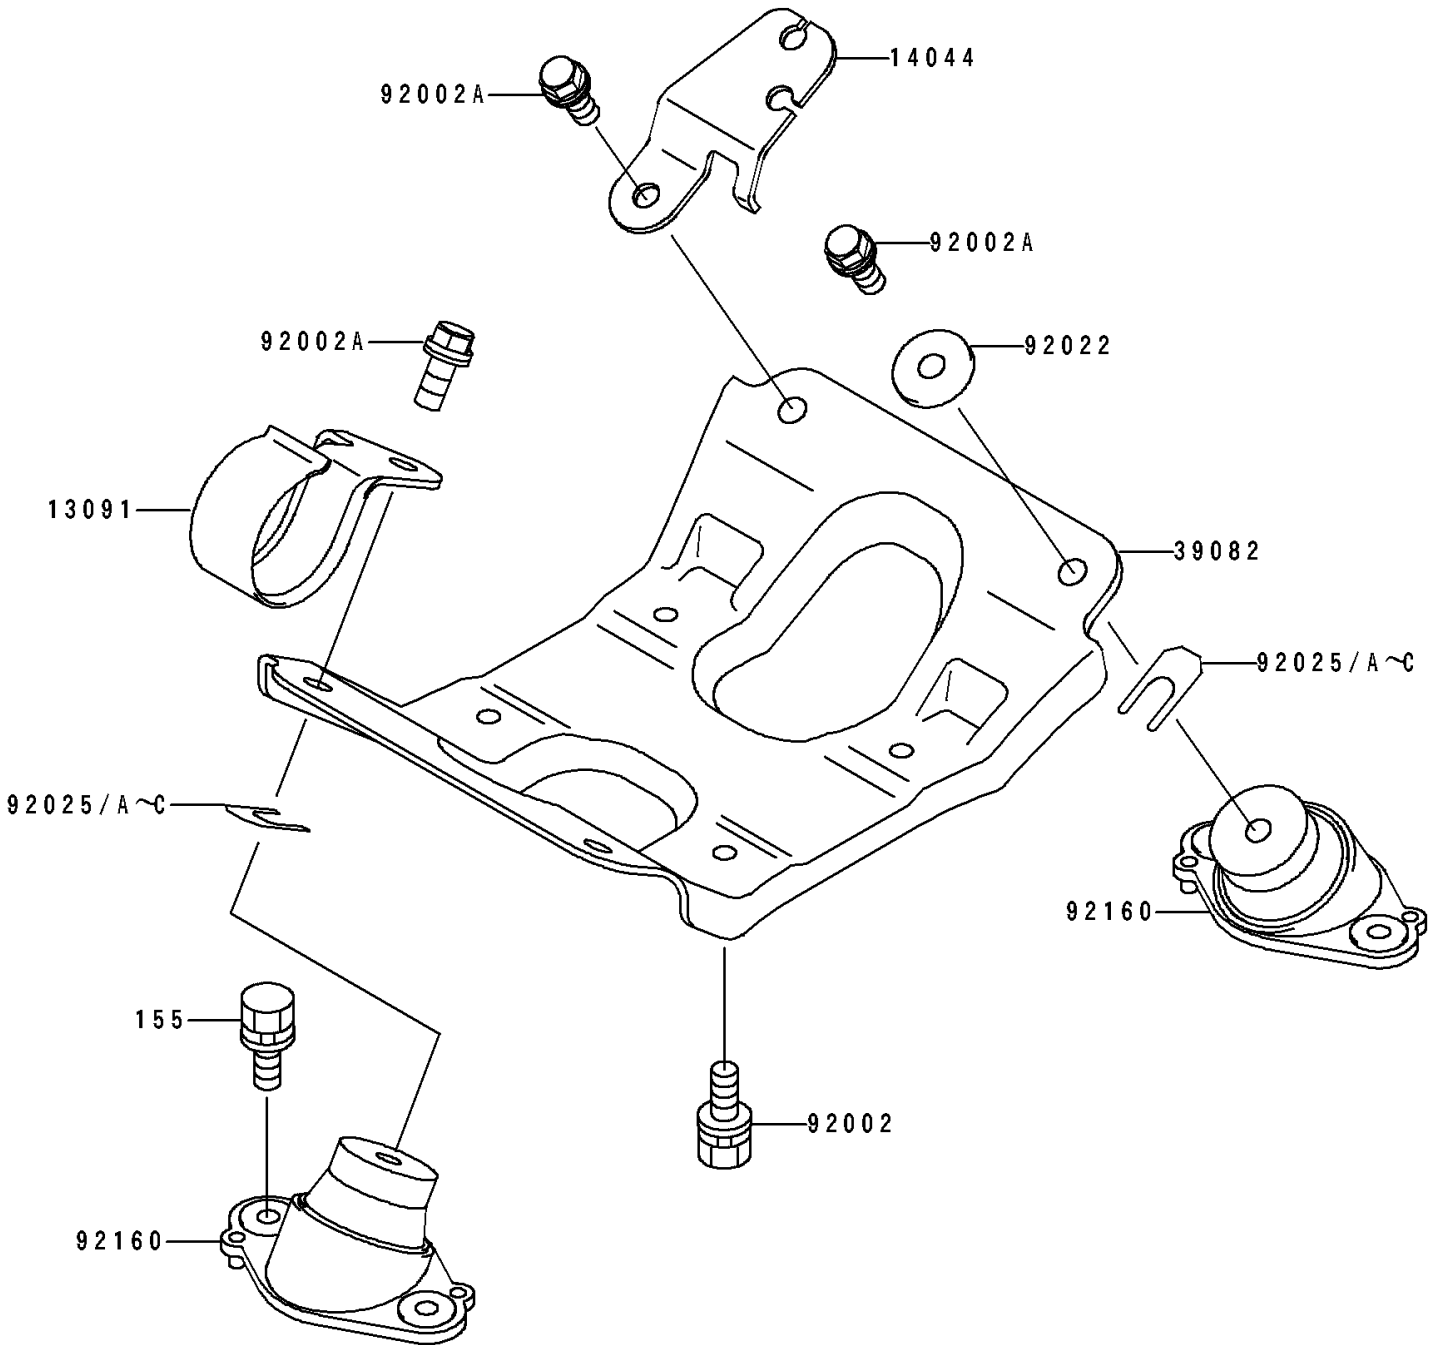

1991 650 SX PARTS DIAGRAM

Engine Mount

F3144

1991 650 SX PARTS LIST

Engine Mount

ITEM NAME	PART NUMBER	QUANTITY
HOLDER (Ref # 13091)	13091-3754	1
HOLDER-CABLE (Ref # 14044)	14044-3712	1
MOUNT-ENGINE (Ref # 39082)	39082-3705	1
BOLT,10X25 (Ref # 92002)	92002-3765	4
BOLT,10X25 (Ref # 92002A)	92002-3770	4
WASHER,32X10.5X4 (Ref # 92022)	92022-3023	2
SHIM,T=0.3MM (Ref # 92025)	92025-3705	AR
SHIM,T=0.5MM (Ref # 92025A)	92025-3706	AR
SHIM,T=1.0MM (Ref # 92025B)	92025-3707	AR
SHIM,T=1.5MM (Ref # 92025C)	92025-3708	AR
DAMPER,ENGINE MOUNT (Ref # 92160)	92160-3757	4
BOLT-WSP-SMALL,8X20 (Ref # 155)	155R0820	8