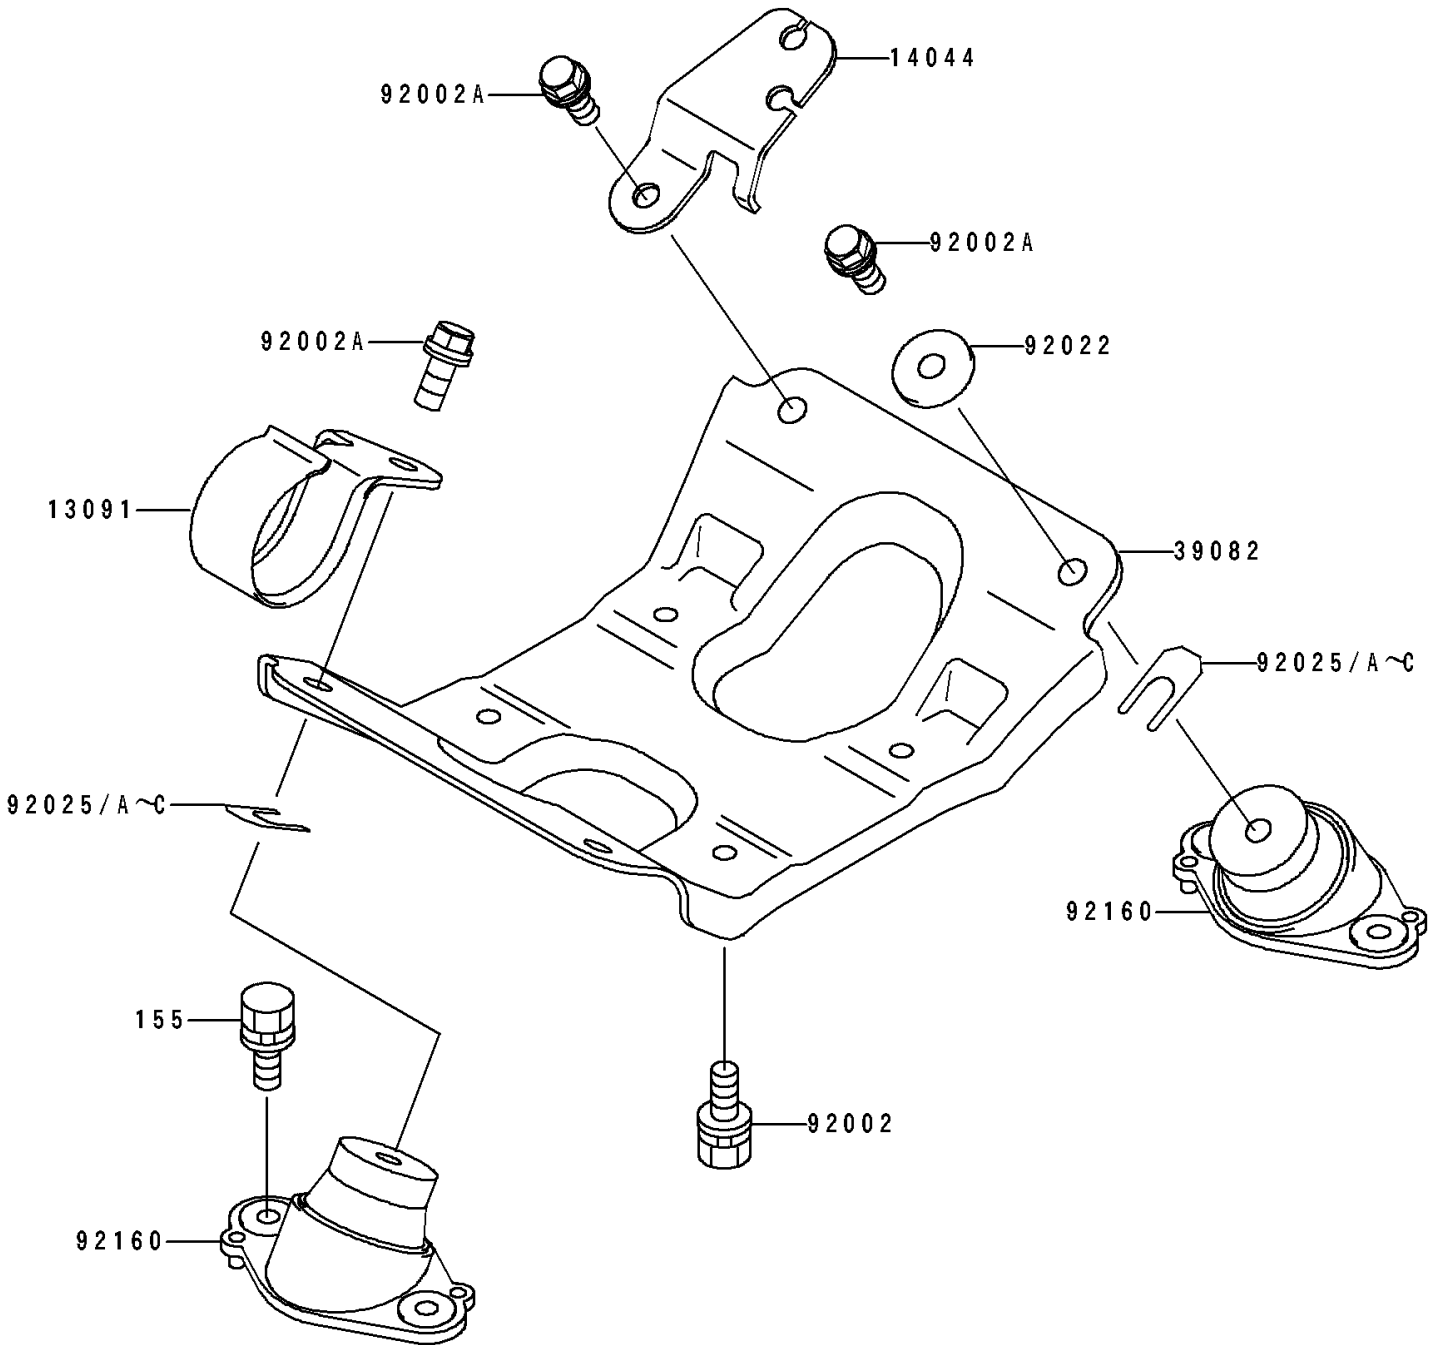

1993 650 SX PARTS DIAGRAM

Engine Mount

F3144

1993 650 SX PARTS LIST

Engine Mount

ITEM NAME	PART NUMBER	QUANTITY
HOLDER (Ref # 13091)	13091-3754	1
HOLDER-CABLE (Ref # 14044)	14044-3712	1
MOUNT-ENGINE (Ref # 39082)	39082-3705	1
BOLT,10X25 (Ref # 92002)	92002-3765	4
BOLT,10X25 (Ref # 92002A)	92002-3770	4
WASHER,32X10.5X4 (Ref # 92022)	92022-3023	2
SHIM,T=0.3MM (Ref # 92025)	92025-3705	AR
SHIM,T=0.5MM (Ref # 92025A)	92025-3706	AR
SHIM,T=1.0MM (Ref # 92025B)	92025-3707	AR
SHIM,T=1.5MM (Ref # 92025C)	92025-3708	AR
DAMPER,ENGINE MOUNT (Ref # 92160)	92160-3757	4
BOLT-WSP-SMALL,8X20 (Ref # 155)	155R0820	8