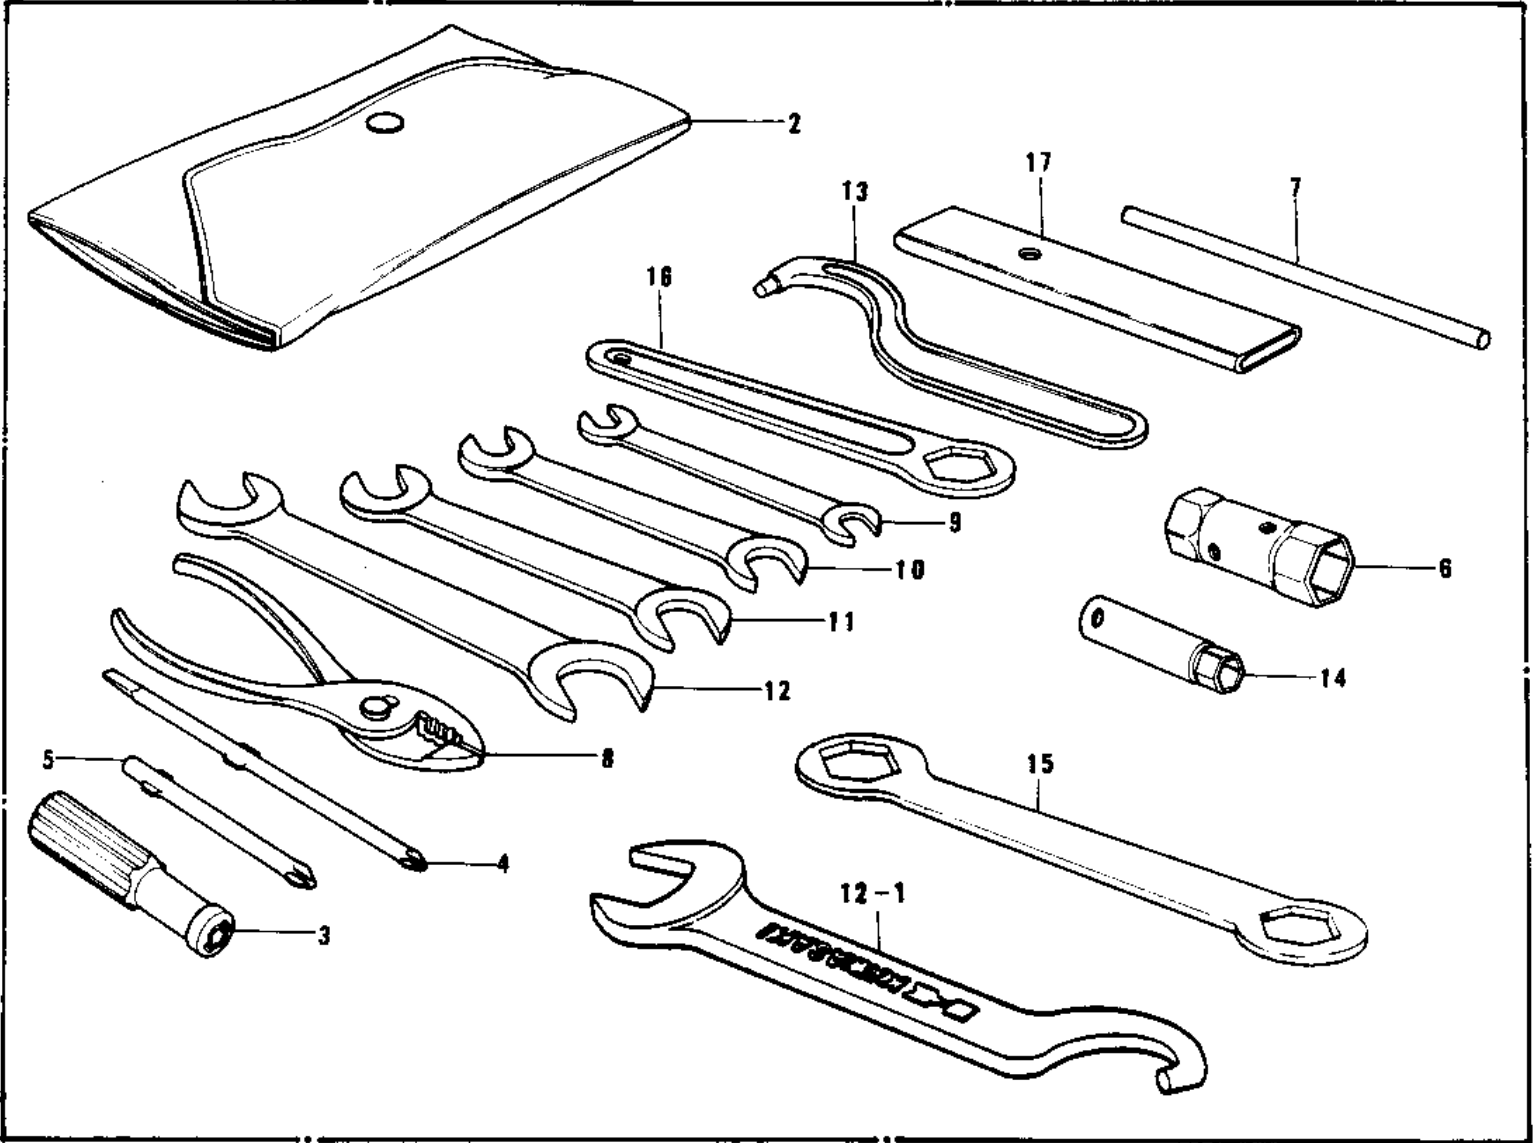

1974 Mach I PARTS DIAGRAM

OWNER TOOLS

1974 Mach I PARTS LIST

OWNER TOOLS

ITEM NAME	PART NUMBER	QUANTITY
UNAVAILABLE IN PRICE BOOK (Ref # 1)	56007-024	
TOOL KIT (Ref # 1)	56007-037	
*** N.L.A.*** (Canada) (Ref # 1)	56007-028	
*** N.L.A.*** (Canada) (Ref # 1)	56007-054	
BAG,TOOL (Ref # 2)	56008-008	
BAG,TOOL (Ref # 2)	56008-008	
92106-1001 (Canada) (Ref # 3)	92106-002	
TOOL-DRIVER (Ref # 4)	92107-1052	
SCREW DRIVER #3 PHILIP (Ref # 5)	92107-005	
92110-012 (Canada) (Ref # 6)	92110-008	
WRENCH,BOX,17X21 (Ref # 6)	92110-012	
92111-005 (Canada) (Ref # 7)	92111-007	
BAR,SPARK PLUG WRENCH (Ref # 7)	92111-005	
92112-003 (Canada) (Ref # 8)	92112-001	
PLIERS,160MM (Ref # 8)	92112-003	
UNAVAILABLE IN PRICE BOOK (Ref # 9)	960B1012	
WRENCH,OPEN,8X10 (Ref # 9)	92126-001	
UNAVAILABLE IN PRICE BOOK (Ref # 10)	960B1013	
WRENCH,OPEN END,12X13 (Ref # 10)	92126-002	
UNAVAILABLE IN PRICE BOOK (Ref # 11)	960B1417	
UNAVAILABLE IN PRICE BOOK (Ref # 12)	960B1921	
92110-1010 (Canada) (Ref # 12)	92126-007	
*** N.L.A.*** (Canada) (Ref # 12-1)	92126-012	
HOOK-SHOCK ABNBR ADST (Ref # 13)	92108-005	
92110-1035 (Canada) (Ref # 13)	92108-007	
WRENCH BOX 10MM (Ref # 14)	92110-007	
WRENCH BOX 24X32 (Ref # 15)	92109-002	
92110-1022 (Canada) (Ref # 15)	92108-009	
WRENCH,BOX,32MM (Ref # 16)	92108-010	

1974 Mach I PARTS LIST

OWNER TOOLS

ITEM NAME	PART NUMBER	QUANTITY
TOOL-WRENCH,BOX END,2 (Ref # 16)	92110-1147	
BAR, WRENCH (Ref # 17)	92111-004	
LIQUID GASKET (Ref # 18)	92104-002	
57001-1243 (Canada) (Ref # 19)	56019-100	
57001-1216 (Canada) (Ref # 20)	56019-106	