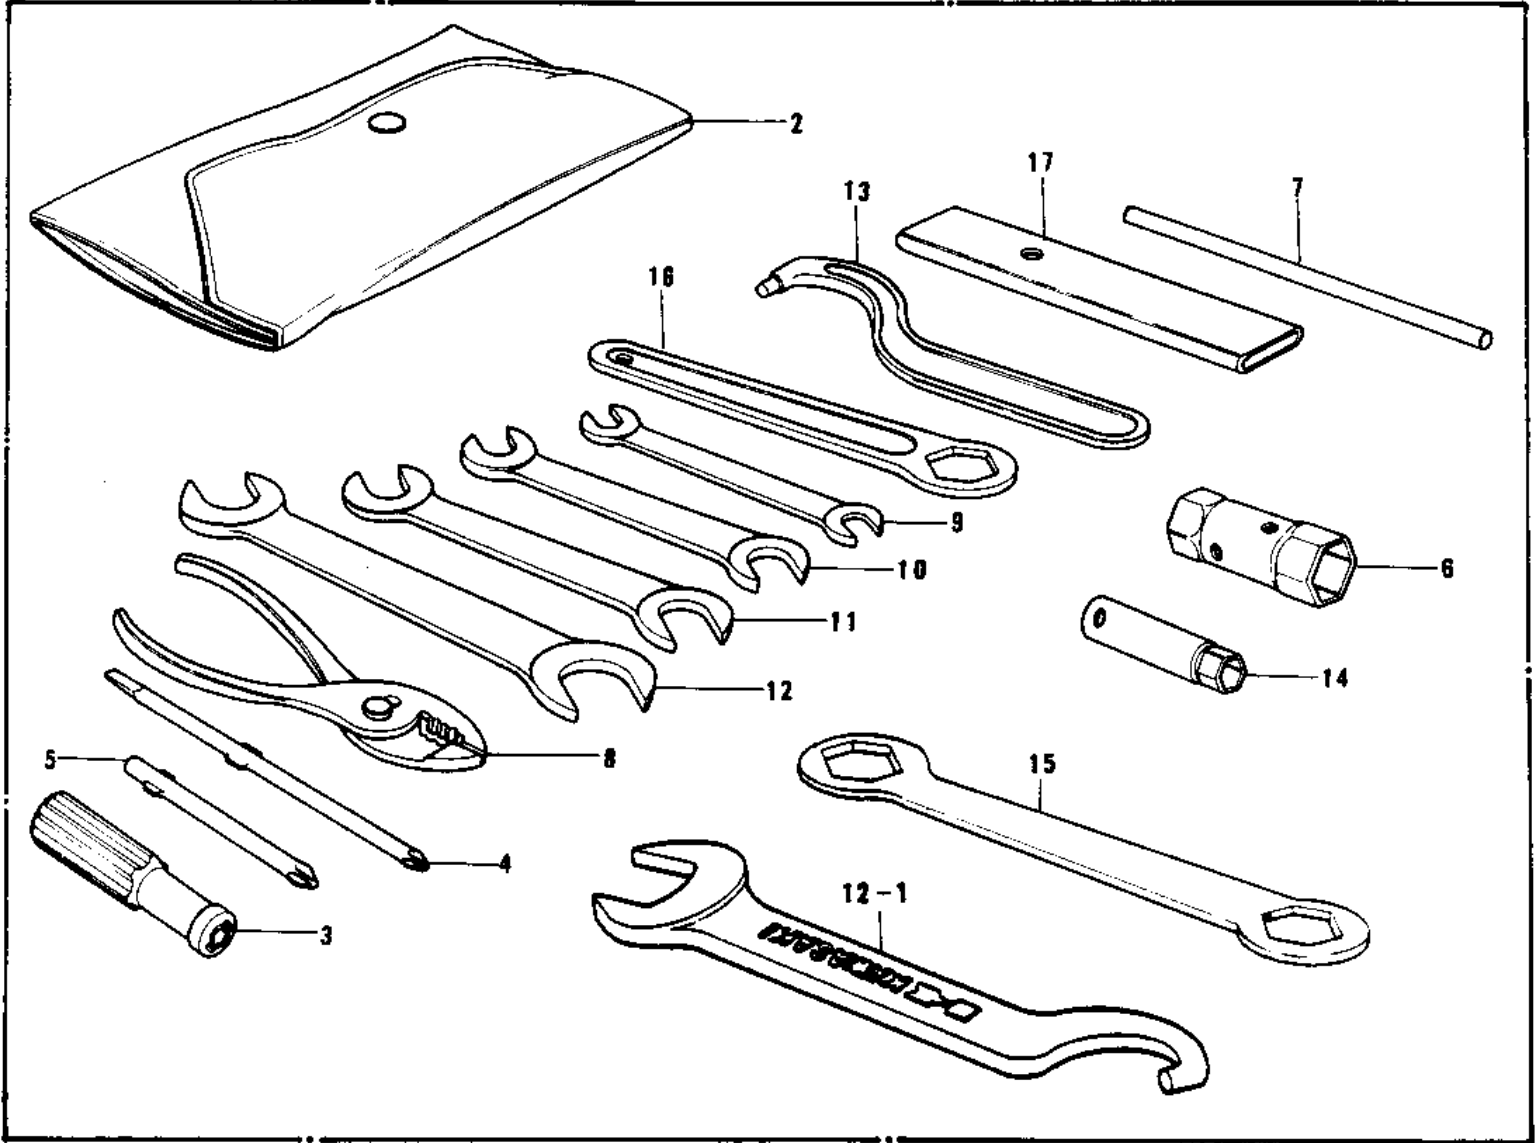

1975 Mach I PARTS DIAGRAM

OWNER TOOLS