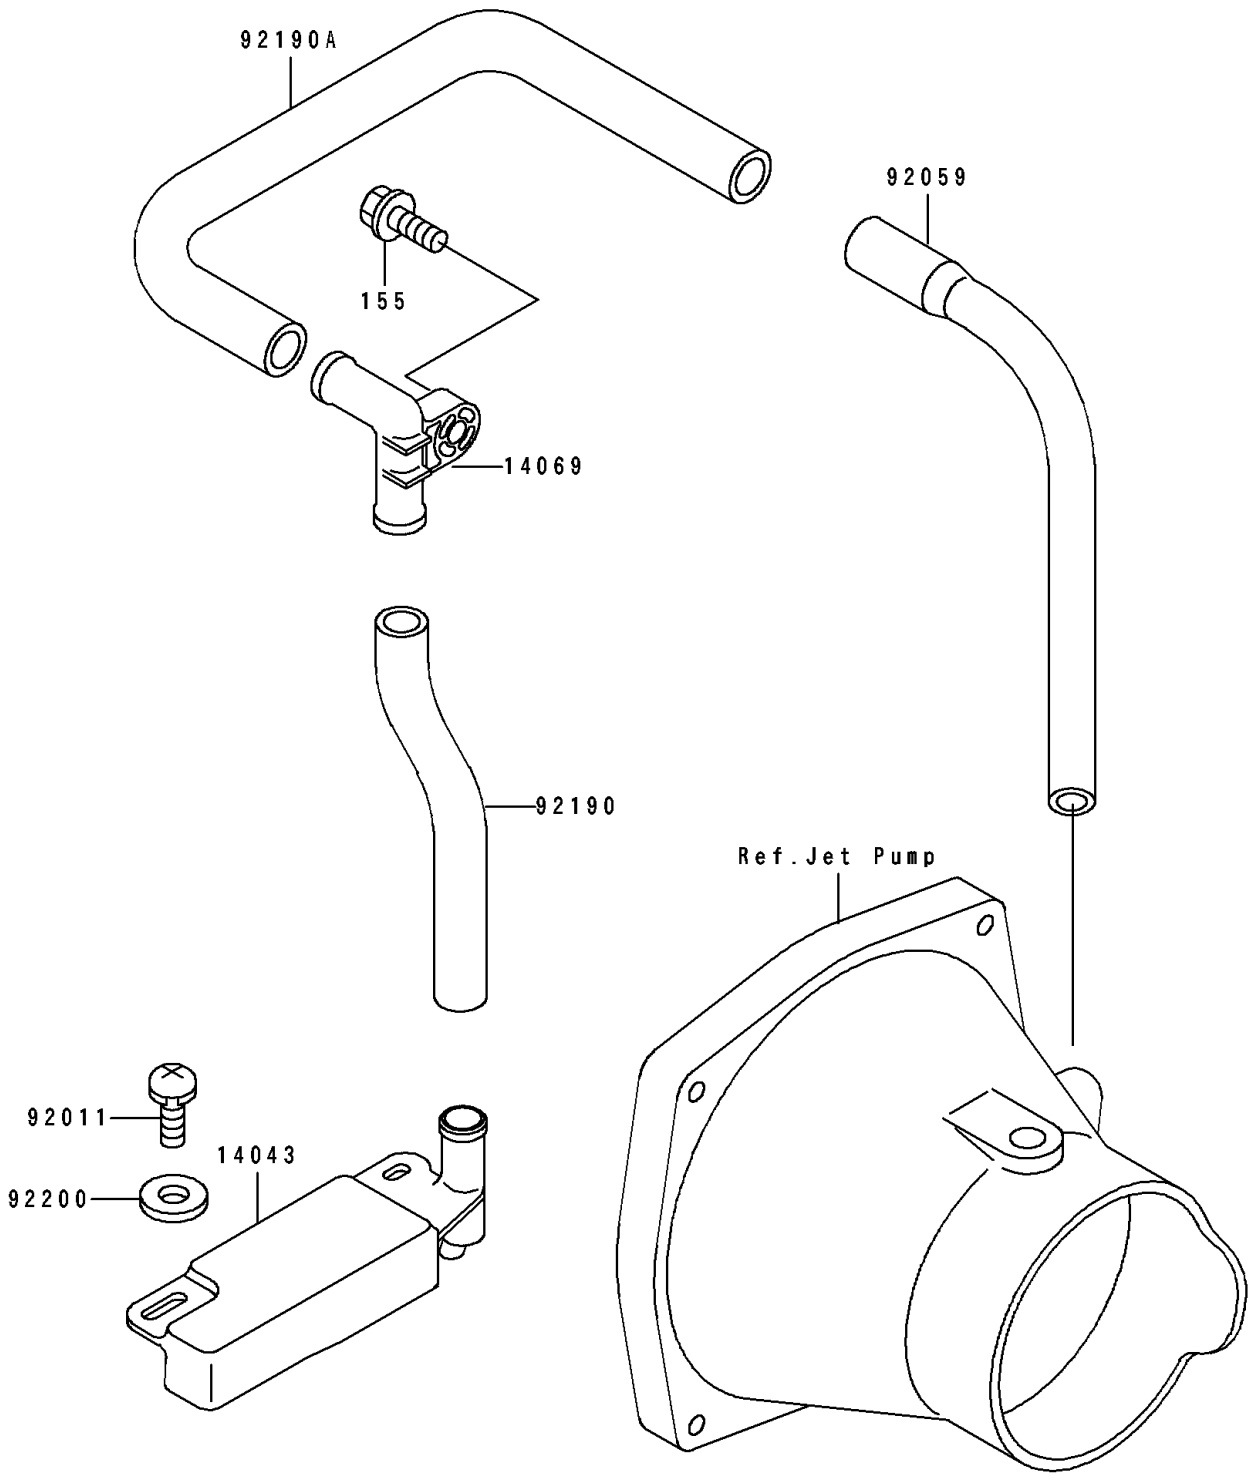

1993 650 SX PARTS DIAGRAM

Bilge

F 3145

1993 650 SX PARTS LIST

Bilge

| ITEM NAME | PART NUMBER | QUANTITY |
|---------------------------------------|-------------|----------|
| FILTER (Ref # 14043) | 14043-3707 | 1 |
| BREATHER,BILGE (Ref # 14069) | 14069-3705 | 1 |
| SCREW,TAPPING (Ref # 92011) | 92011-561 | 2 |
| TUBE,L=200 (Ref # 92059) | 92059-3894 | 1 |
| TUBE,FILTER-BREATHER (Ref # 92190) | 92190-3743 | 1 |
| TUBE,BREATHER-BULKHEAD (Ref # 92190A) | 92190-3744 | 1 |
| WASHER,5.9X16X1.5 (Ref # 92200) | 92200-3714 | 2 |
| BOLT-WSP-SMALL,8X25 (Ref # 155) | 155R0825 | 1 |