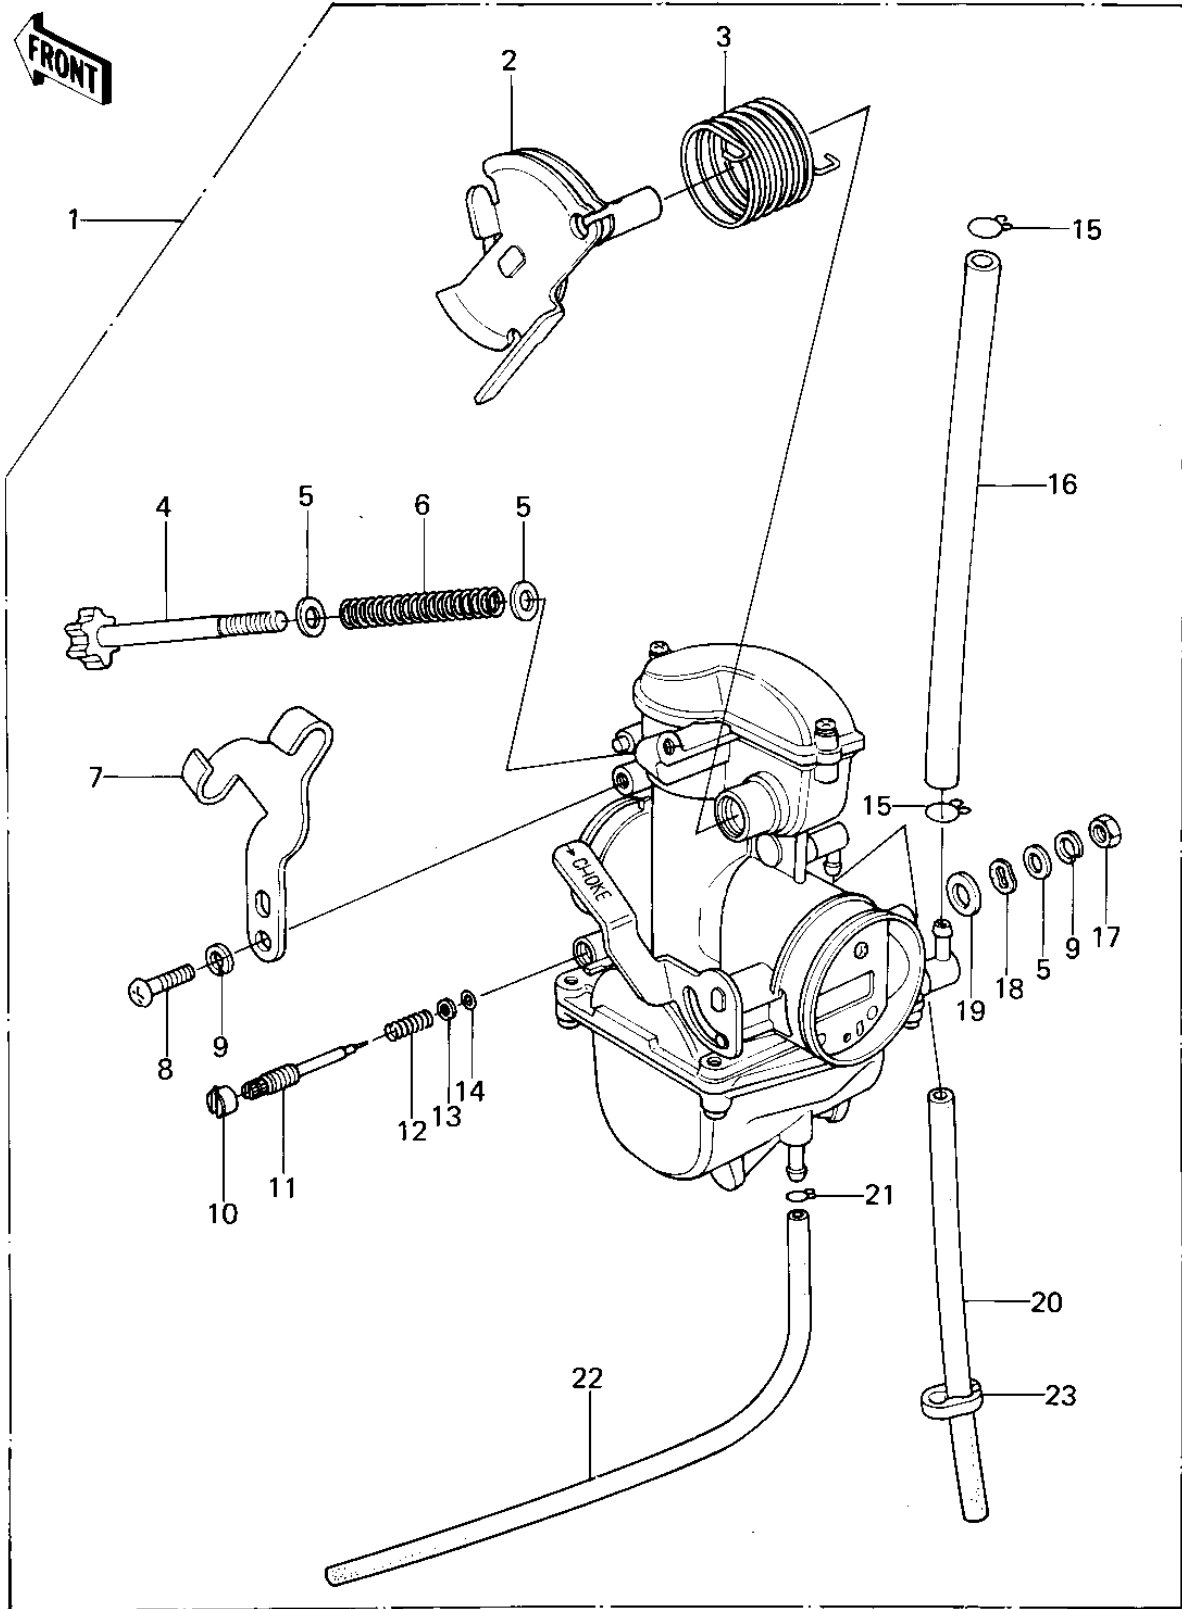

1979 KLR250 PARTS DIAGRAM

CARBURETOR ASSY ('78-'79 KL250-A1/A1A/A2)

1979 KLR250 PARTS LIST

CARBURETOR ASSY ('78-'79 KL250-A1/A1A/A2)

ITEM NAME	PART NUMBER	QUANTITY
CARBURETOR ASSY (Ref # 1)	16001-1148	1
CARBURETOR ASSY (Ref # 1)	16001-1148	1
CARBURETOR,RH,OUTSIDE (Ref # 1)	16001-1405	1
SHAFT,THROTTLE (Ref # 2)	16041-1001	1
SHAFT,THROTTLE (Ref # 2)	16041-1002	1
SPRING (Ref # 3)	92081-1056	1
SCREW,THROTTLE STOP (Ref # 4)	16021-1001	1
WASHER PLAIN 5MM (Ref # 5)	410B0500	3
SPRING,THR.STOP SCREW (Ref # 6)	92081-1005	1
PLATE,STAY (Ref # 7)	13169-1095	1
SCREW-PAN-CROS (Ref # 8)	220B0514	1
WASHER SPRING 5MM (Ref # 9)	461F0500	2
CAP,JET NEEDLE (Ref # 10)	11012-3727	1
SCREW,PILOT ADJUST (Ref # 11)	16014-1011	1
SPRING,PIROT ADJ SCRW (Ref # 12)	92081-1002	1
WASHER,PLAIN (Ref # 13)	92022-1003	1
O RING,PILOT ADJ (Ref # 14)	92055-1002	1
CLAMP,FUEL HOSE (Ref # 15)	92037-1040	2
HOSE,FUEL INLET (Ref # 16)	92059-1001	1
NUT,5MM (Ref # 17)	311B0500	1
WASHER,SPRING (Ref # 18)	92022-1055	1
WASHER PLAIN 6MM (Ref # 19)	410B0600	1
HOSE (Ref # 20)	92059-110	1
CLAMP,TUBE,OVERFLOW (Ref # 21)	92037-1142	1
HOSE,FUEL OVERFLOW (Ref # 22)	92059-1046	1
CLAMP,OVERFLOW (Ref # 23)	92037-1067	1