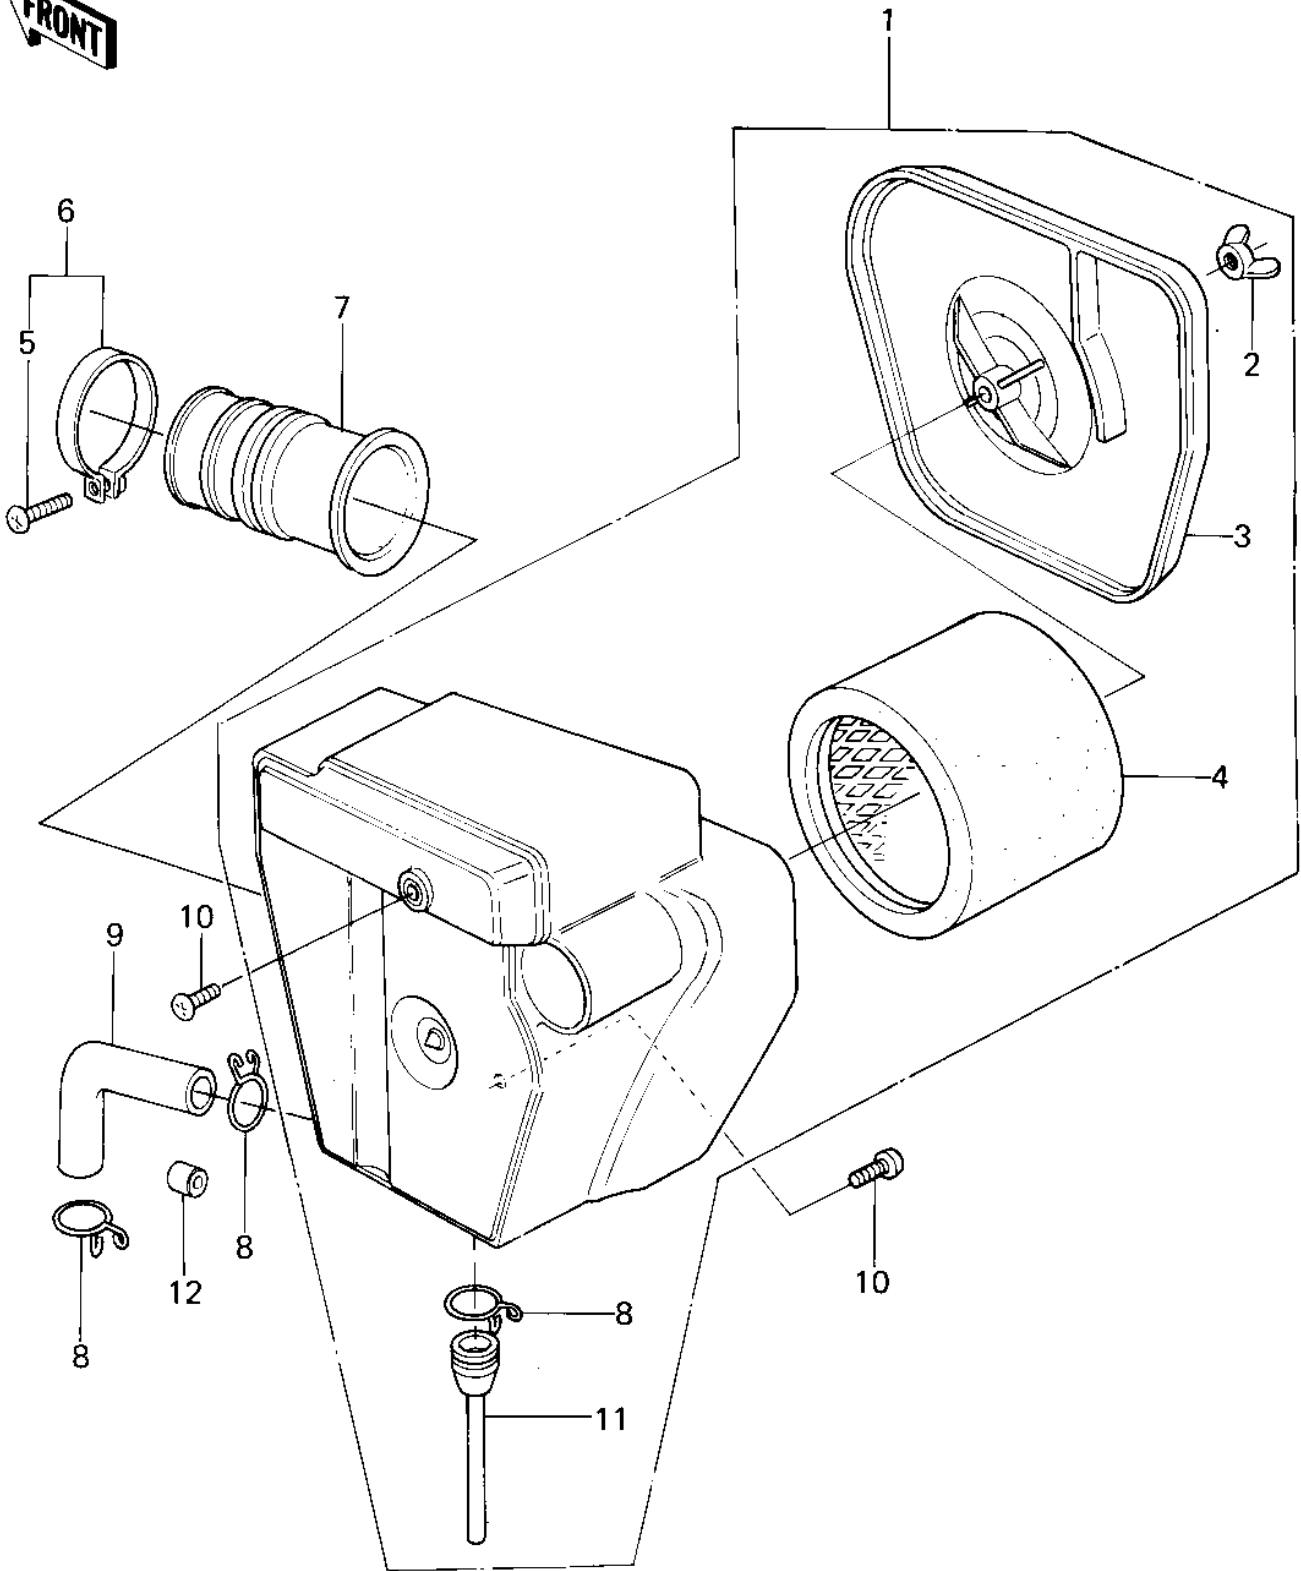

1978 KLR250 PARTS DIAGRAM

AIR CLEANER ('78-'79 KL250-A1/A1A/A2)

1978 KLR250 PARTS LIST

AIR CLEANER ('78-'79 KL250-A1/A1A/A2)

ITEM NAME	PART NUMBER	QUANTITY
AIR CLEANER ASSY (Ref # 1)	11010-1037	1
AIR CLEANER ASSY (Ref # 1)	11010-1037	1
NUT,AIR CLEANER CAP (Ref # 2)	92016-062	1
CAP,AIR CLEANER (Ref # 3)	11012-1088	1
ELEMENT,AIR CLNR (Ref # 4)	11013-1003	1
SCREW-PAN-CROS,5X25 (Ref # 5)	220B0525	1
CLAMP,CARBURETOR (Ref # 6)	92037-1021	1
DUCT,CLEANER-CARB (Ref # 7)	14073-1003	1
CLAMP,BREATHER TUBE (Ref # 8)	92037-213	3
TUBE,BREATHER (Ref # 9)	92059-1004	1
SCREW PAN HEAD 6X10 (Ref # 10)	220B0610	2
TUBE,AIR CLNR DRAIN (Ref # 11)	92059-1020	1
BREATHER VALVE (Ref # 12)	92062-1002	1