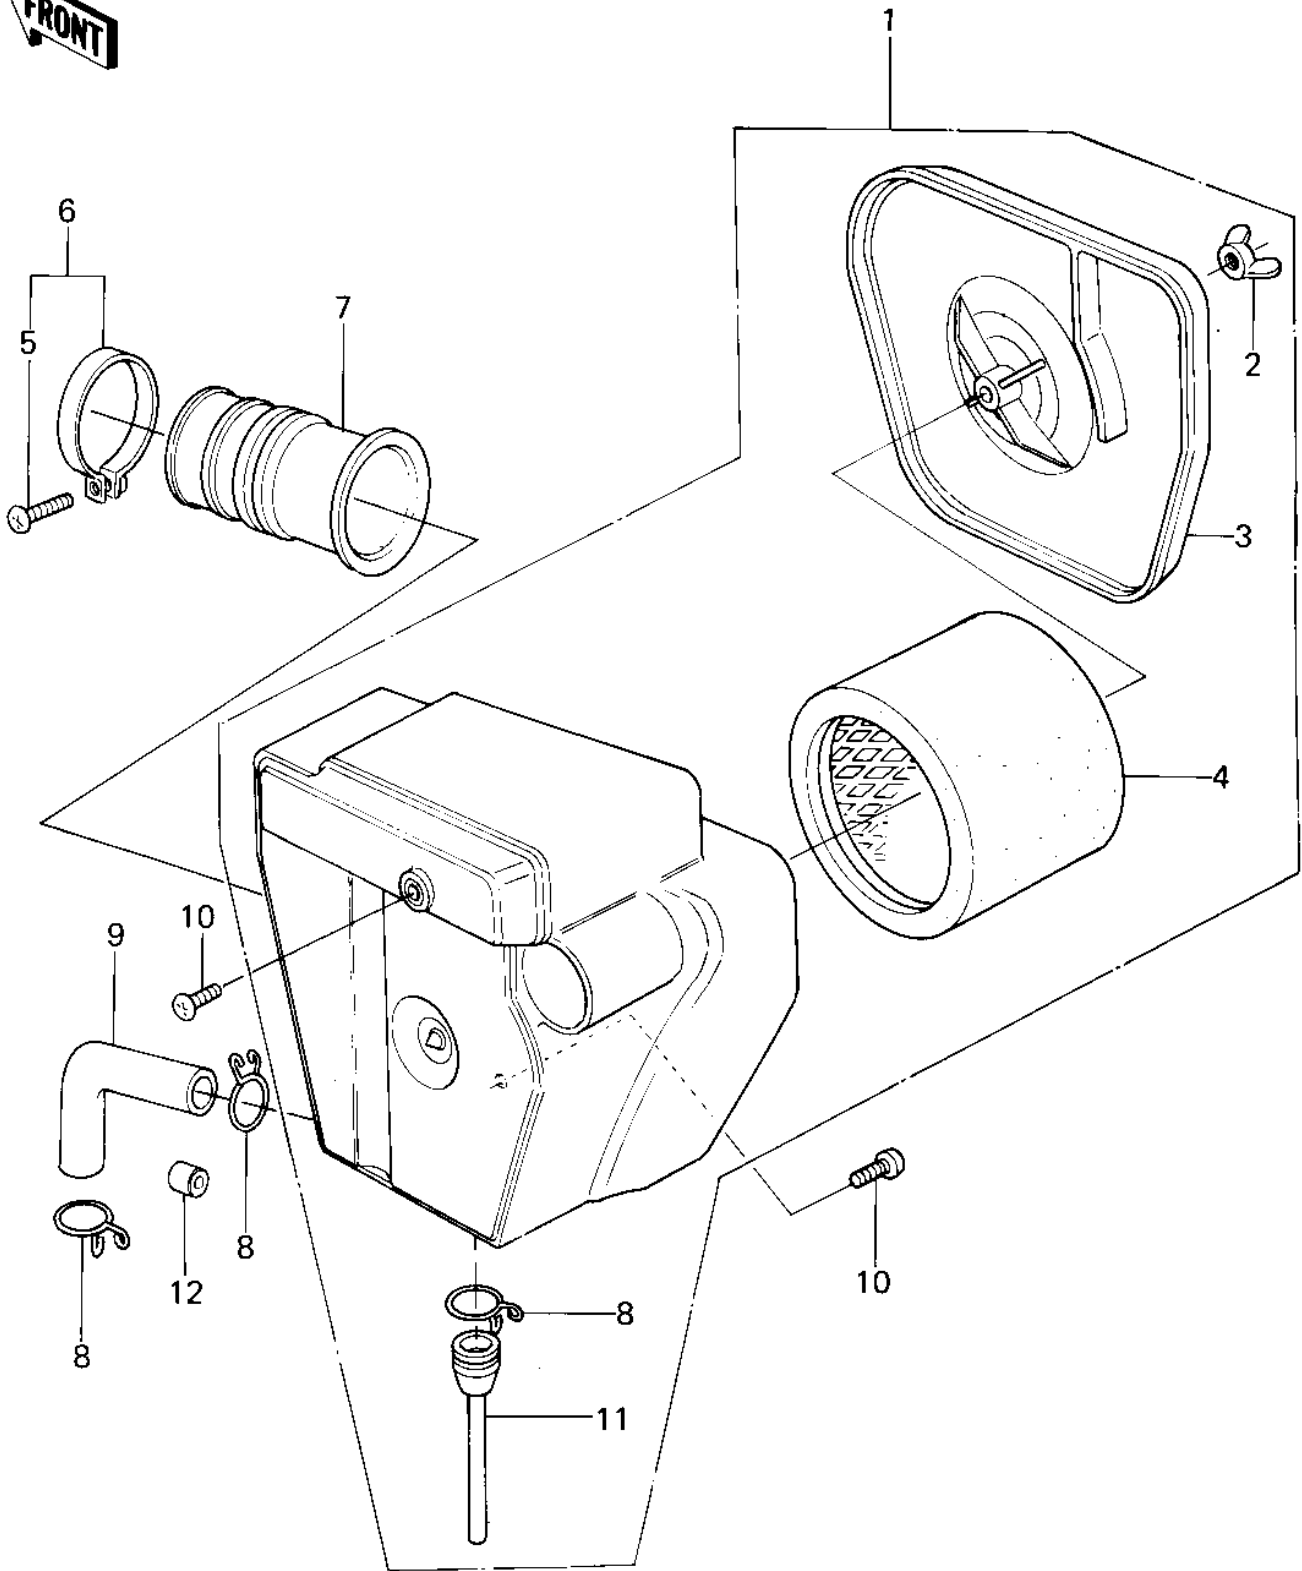

# 1979 KLR250 PARTS DIAGRAM

AIR CLEANER ('78-'79 KL250-A1/A1A/A2)

# 1979 KLR250 PARTS LIST

AIR CLEANER ('78-'79 KL250-A1/A1A/A2)

ITEM NAME	PART NUMBER	QUANTITY
AIR CLEANER ASSY (Ref # 1)	11010-1037	1
AIR CLEANER ASSY (Ref # 1)	11010-1037	1
NUT,AIR CLEANER CAP (Ref # 2)	92016-062	1
CAP,AIR CLEANER (Ref # 3)	11012-1088	1
ELEMENT,AIR CLNR (Ref # 4)	11013-1003	1
SCREW-PAN-CROS,5X25 (Ref # 5)	220B0525	1
CLAMP,CARBURETOR (Ref # 6)	92037-1021	1
DUCT,CLEANER-CARB (Ref # 7)	14073-1003	1
CLAMP,BREATHER TUBE (Ref # 8)	92037-213	3
TUBE,BREATHER (Ref # 9)	92059-1004	1
SCREW PAN HEAD 6X10 (Ref # 10)	220B0610	2
TUBE,AIR CLNR DRAIN (Ref # 11)	92059-1020	1
BREATHER VALVE (Ref # 12)	92062-1002	1