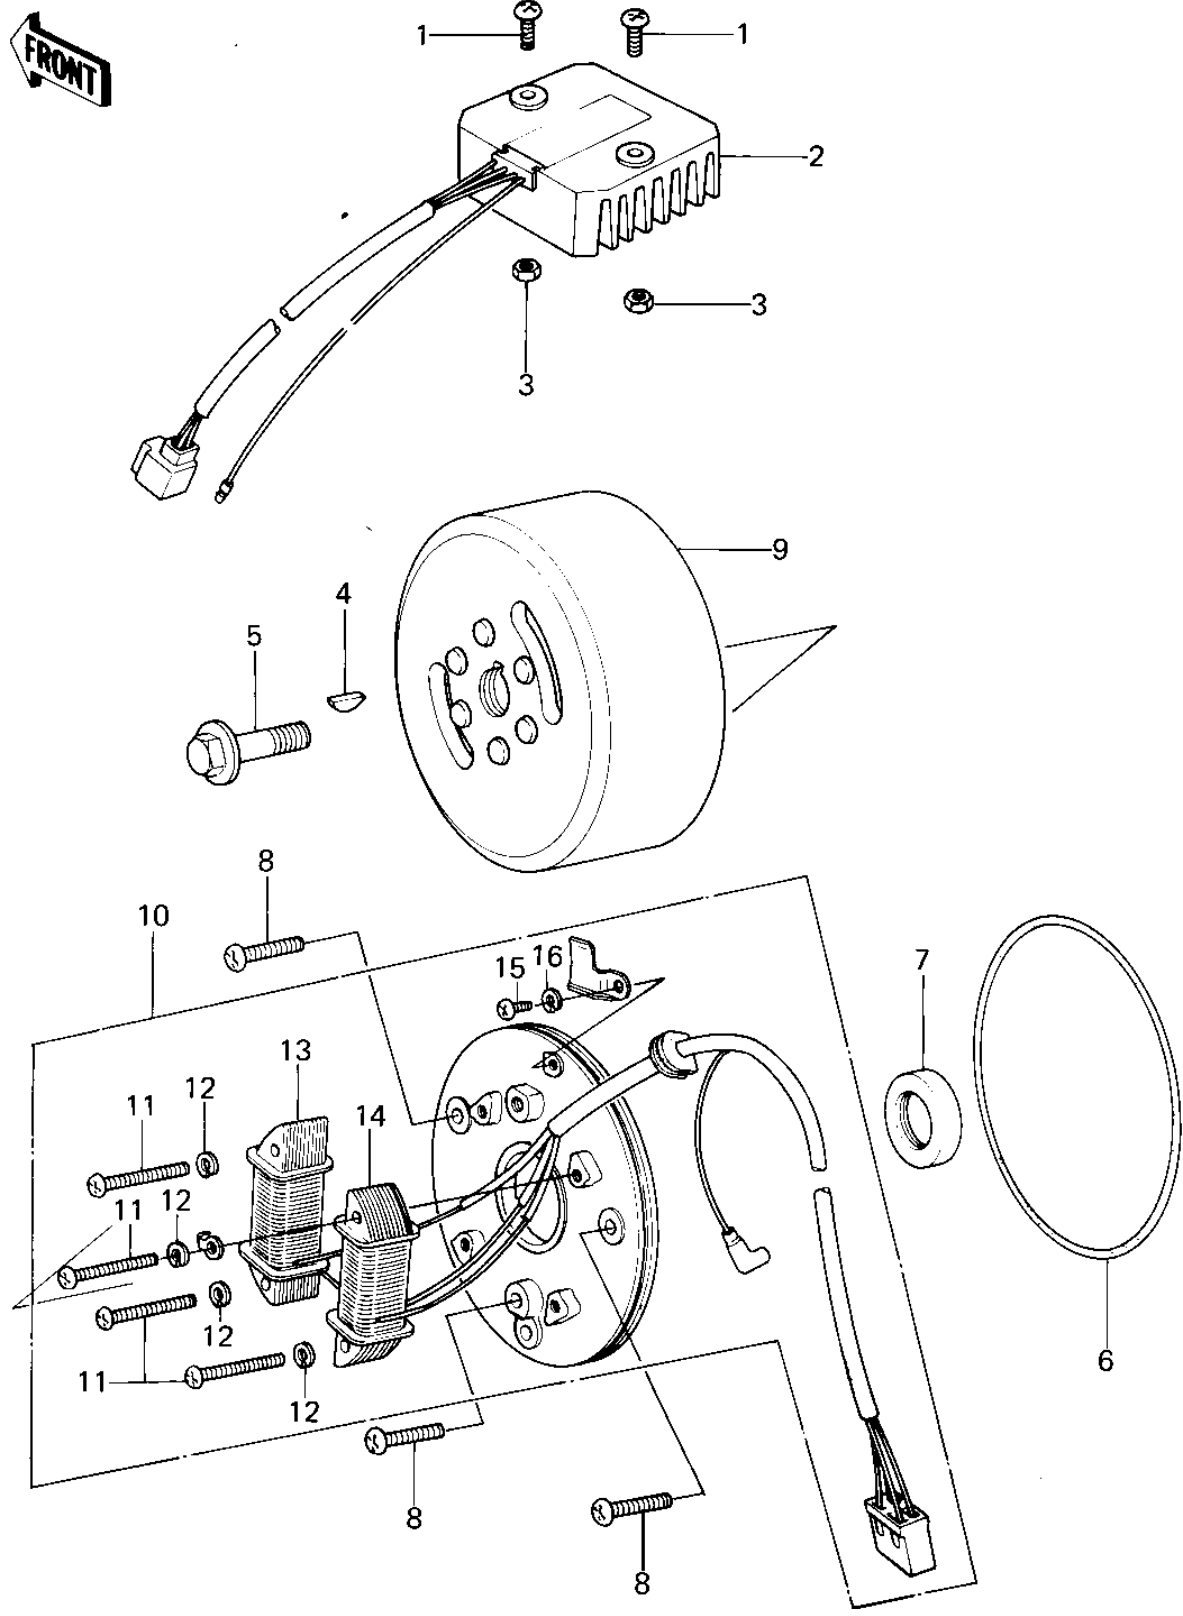

1978 KLR250 PARTS DIAGRAM

GENERATOR/REGULATOR

1978 KLR250 PARTS LIST

GENERATOR/REGULATOR

ITEM NAME	PART NUMBER	QUANTITY
SCREW PAN HEAD 6X14 (Ref # 1)	220B0614	2
REGURATOR,VOLTAGE (Ref # 2)	21066-1002	1
NUT,6M/M (Ref # 3)	311G0600	2
WOODRUFF KEY (Ref # 4)	92038-001	1
BOLT,10X40 (Ref # 5)	92001-1201	1
"O" RING,MAGNETO BASE (Ref # 6)	92055-1006	1
OIL SEAL,S-27408-LHS (Ref # 7)	92049-1004	1
SCREW PAN HEAD 6X25 (Ref # 8)	220B0625	3
FLYWHEEL,MAGNETO (Ref # 9)	21007-1002	1
STATOR ASSY (Ref # 10)	21003-1003	1
SCREW-PAN-CROS (Ref # 11)	220B0535	4
WASHER SPRING 5MM (Ref # 12)	461F0500	4
COIL,EXCITING (Ref # 13)	21049-1003	1
COIL,LIGHTING (Ref # 14)	21047-1006	1
SCREW PAN HEAD 4X6 (Ref # 15)	220B0406	1
WASHER SPRING 4MM (Ref # 16)	461F0400	1