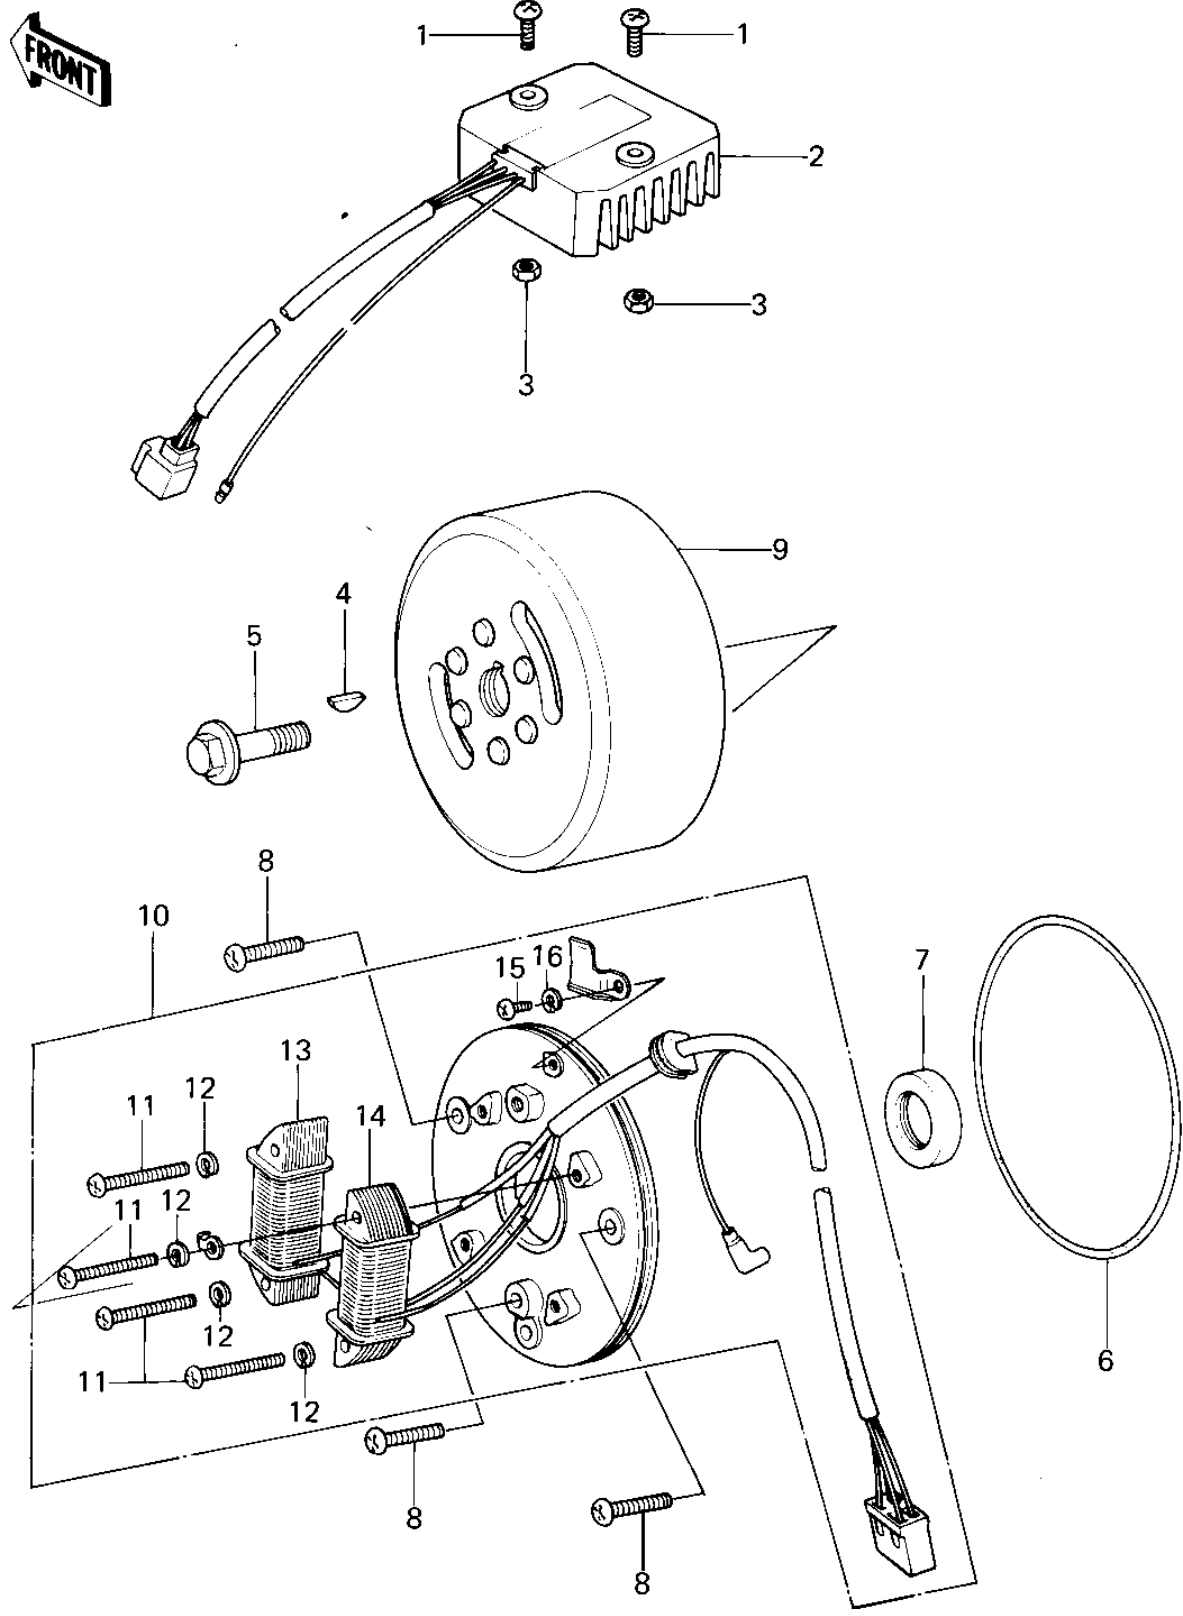

# 1978 KLR250 PARTS DIAGRAM

GENERATOR/REGULATOR

# 1978 KLR250 PARTS LIST

## GENERATOR/REGULATOR

ITEM NAME	PART NUMBER	QUANTITY
SCREW PAN HEAD 6X14 (Ref # 1)	220B0614	2
REGURATOR,VOLTAGE (Ref # 2)	21066-1002	1
NUT,6M/M (Ref # 3)	311G0600	2
WOODRUFF KEY (Ref # 4)	92038-001	1
BOLT,10X40 (Ref # 5)	92001-1201	1
"O" RING,MAGNETO BASE (Ref # 6)	92055-1006	1
OIL SEAL,S-27408-LHS (Ref # 7)	92049-1004	1
SCREW PAN HEAD 6X25 (Ref # 8)	220B0625	3
FLYWHEEL,MAGNETO (Ref # 9)	21007-1002	1
STATOR ASSY (Ref # 10)	21003-1003	1
SCREW-PAN-CROS (Ref # 11)	220B0535	4
WASHER SPRING 5MM (Ref # 12)	461F0500	4
COIL,EXCITING (Ref # 13)	21049-1003	1
COIL,LIGHTING (Ref # 14)	21047-1006	1
SCREW PAN HEAD 4X6 (Ref # 15)	220B0406	1
WASHER SPRING 4MM (Ref # 16)	461F0400	1