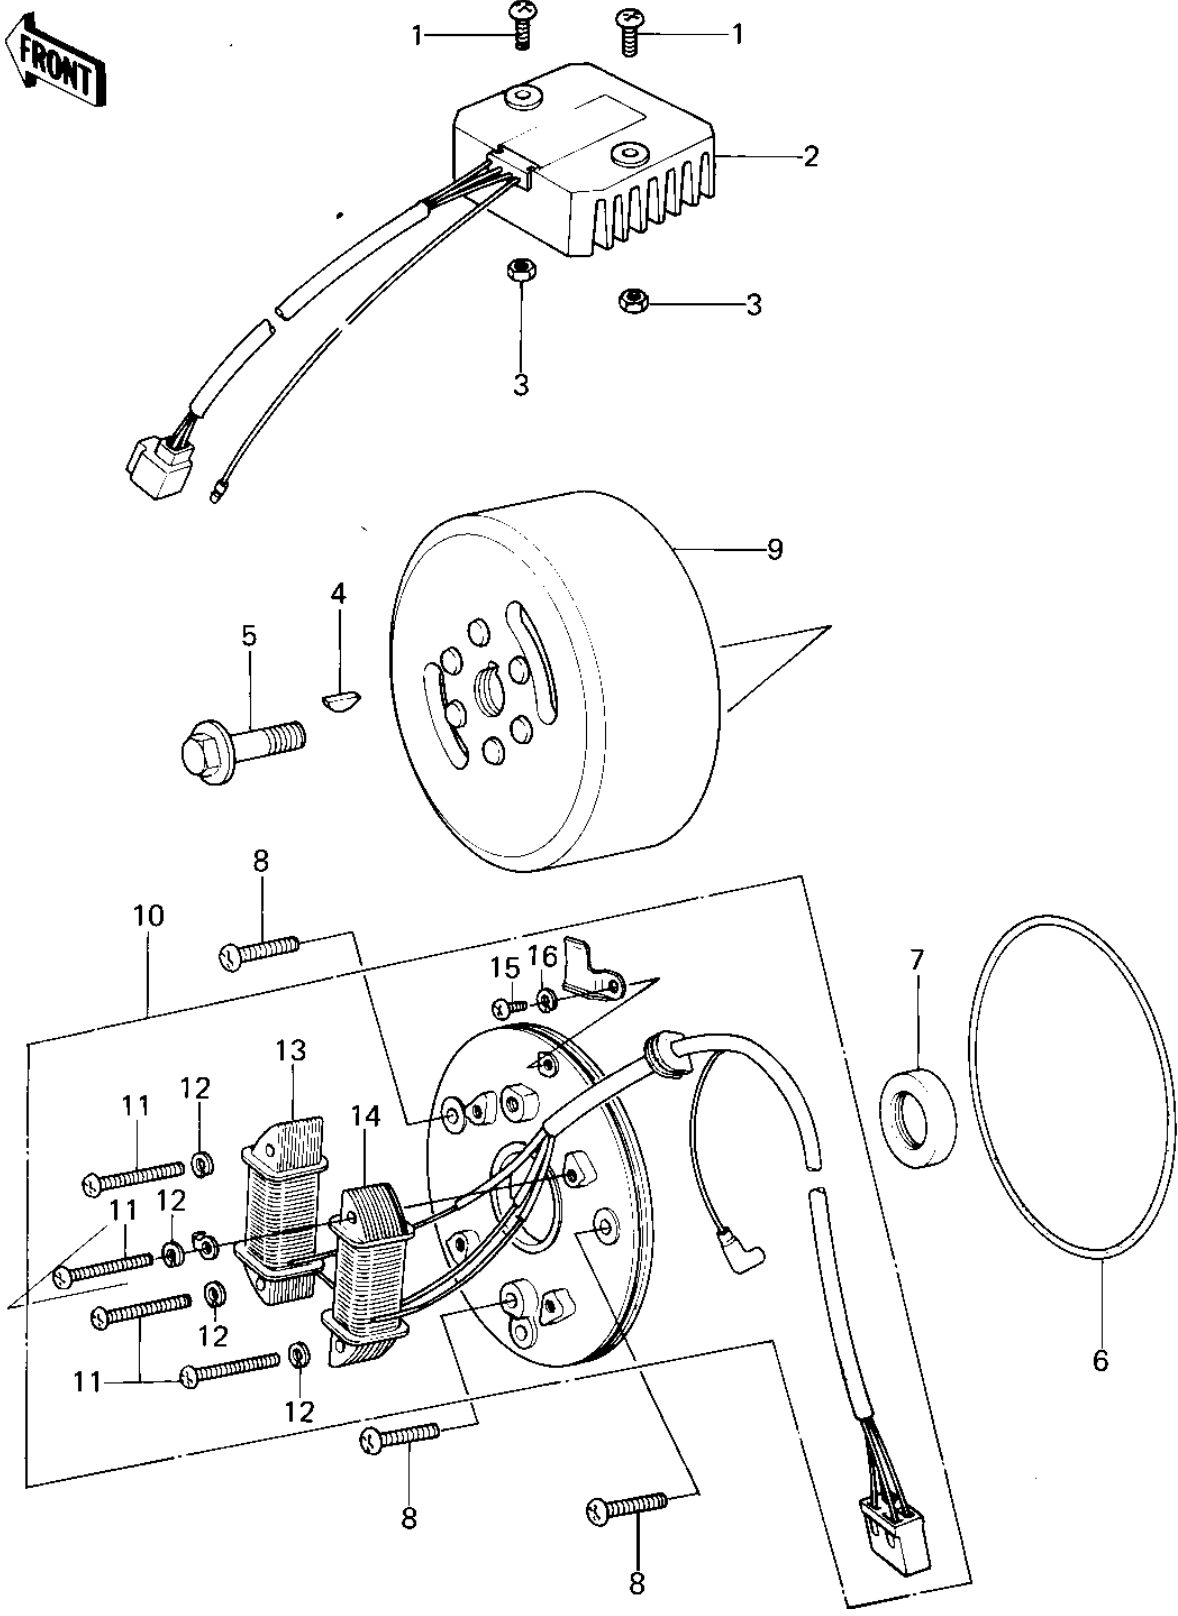

1978 KLR250 PARTS DIAGRAM

GENERATOR/REGULATOR

1978 KLR250 PARTS LIST

GENERATOR/REGULATOR

ITEM NAME	PART NUMBER	QUANTITY
SCREW PAN HEAD 6X14 (Ref # 1)	220B0614	2
REGURATOR,VOLTAGE (Ref # 2)	21066-1002	1
NUT,6M/M (Ref # 3)	311G0600	2
WOODRUFF KEY (Ref # 4)	92038-001	1
BOLT,10X40 (Ref # 5)	92001-1201	1
"O" RING,MAGNETO BASE (Ref # 6)	92055-1006	1
OIL SEAL,S-27408-LHS (Ref # 7)	92049-1004	1
SCREW PAN HEAD 6X25 (Ref # 8)	220B0625	3
FLYWHEEL,MAGNETO (Ref # 9)	21007-1002	1
STATOR ASSY (Ref # 10)	21003-1003	1
SCREW-PAN-CROS (Ref # 11)	220B0535	4
WASHER SPRING 5MM (Ref # 12)	461F0500	4
COIL,EXCITING (Ref # 13)	21049-1003	1
COIL,LIGHTING (Ref # 14)	21047-1006	1
SCREW PAN HEAD 4X6 (Ref # 15)	220B0406	1
WASHER SPRING 4MM (Ref # 16)	461F0400	1