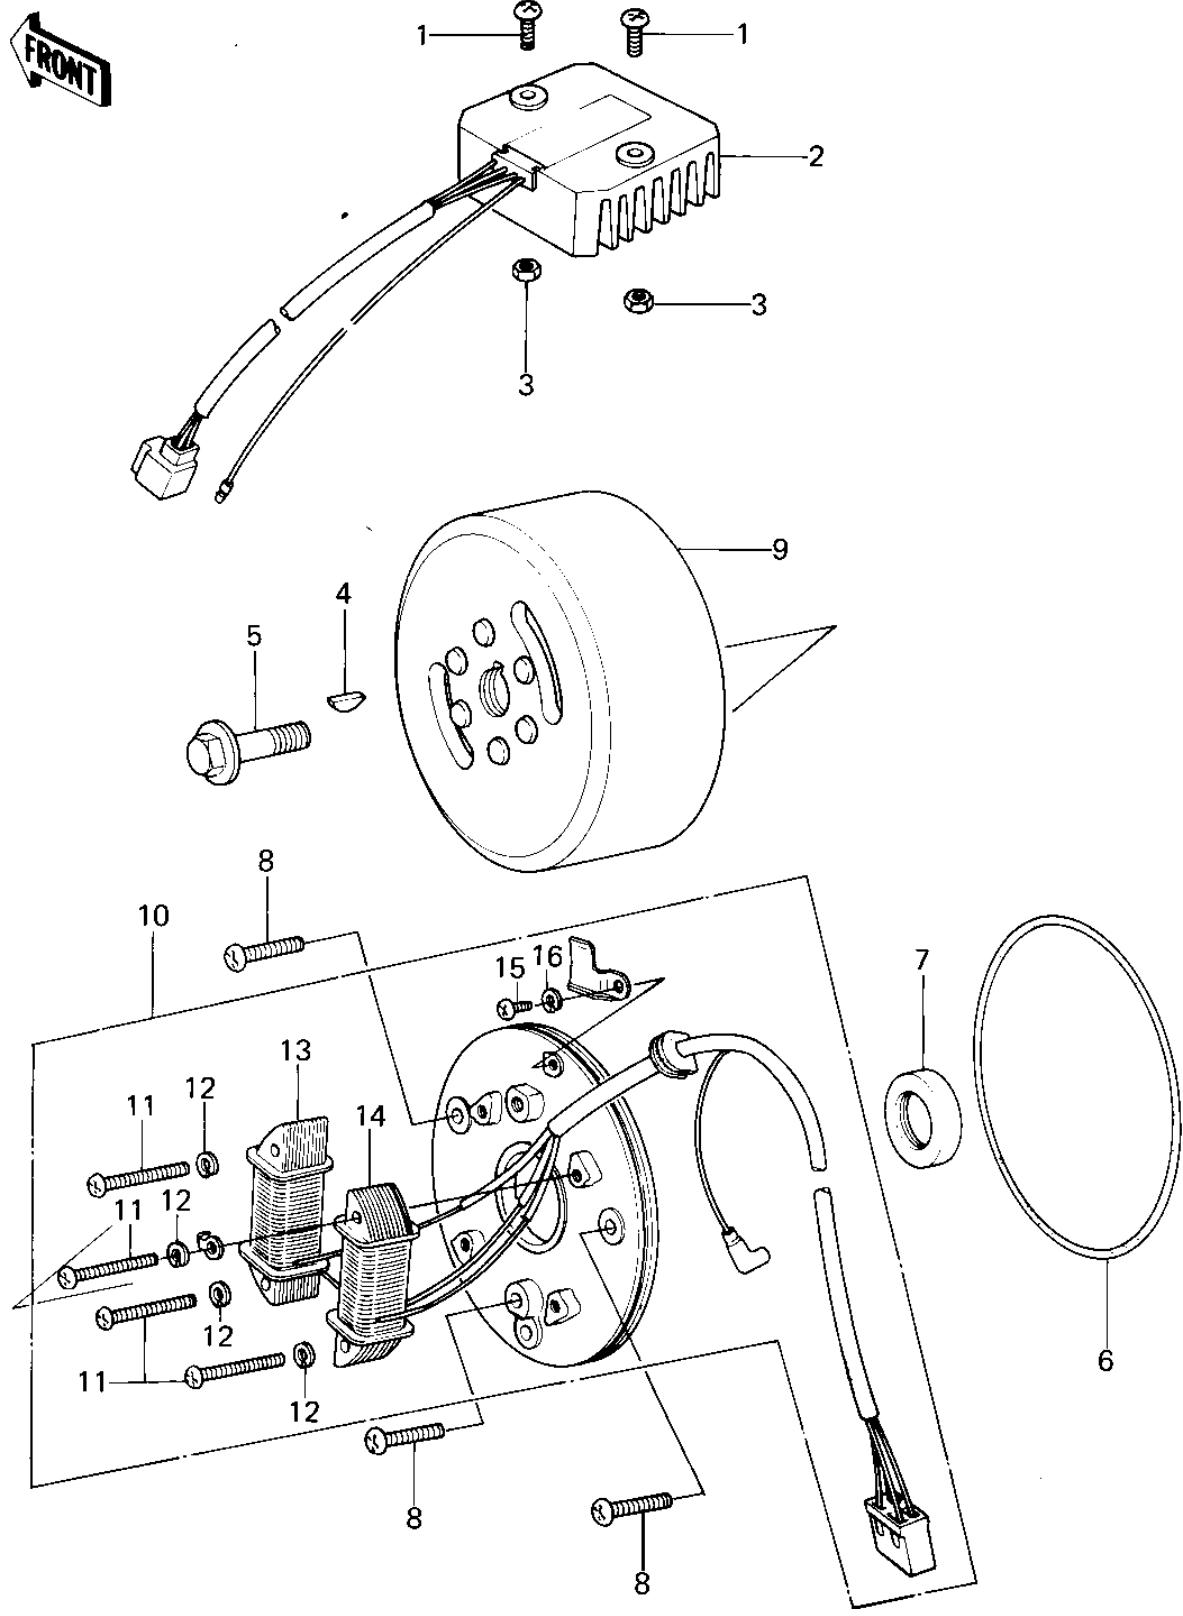

# 1979 KLR250 PARTS DIAGRAM

GENERATOR/REGULATOR

# 1979 KLR250 PARTS LIST

## GENERATOR/REGULATOR

ITEM NAME	PART NUMBER	QUANTITY
SCREW PAN HEAD 6X14 (Ref # 1)	220B0614	2
REGURATOR,VOLTAGE (Ref # 2)	21066-1002	1
NUT,6M/M (Ref # 3)	311G0600	2
WOODRUFF KEY (Ref # 4)	92038-001	1
BOLT,10X40 (Ref # 5)	92001-1201	1
"O" RING,MAGNETO BASE (Ref # 6)	92055-1006	1
OIL SEAL,S-27408-LHS (Ref # 7)	92049-1004	1
SCREW PAN HEAD 6X25 (Ref # 8)	220B0625	3
FLYWHEEL,MAGNETO (Ref # 9)	21007-1002	1
STATOR ASSY (Ref # 10)	21003-1003	1
SCREW-PAN-CROS (Ref # 11)	220B0535	4
WASHER SPRING 5MM (Ref # 12)	461F0500	4
COIL,EXCITING (Ref # 13)	21049-1003	1
COIL,LIGHTING (Ref # 14)	21047-1006	1
SCREW PAN HEAD 4X6 (Ref # 15)	220B0406	1
WASHER SPRING 4MM (Ref # 16)	461F0400	1