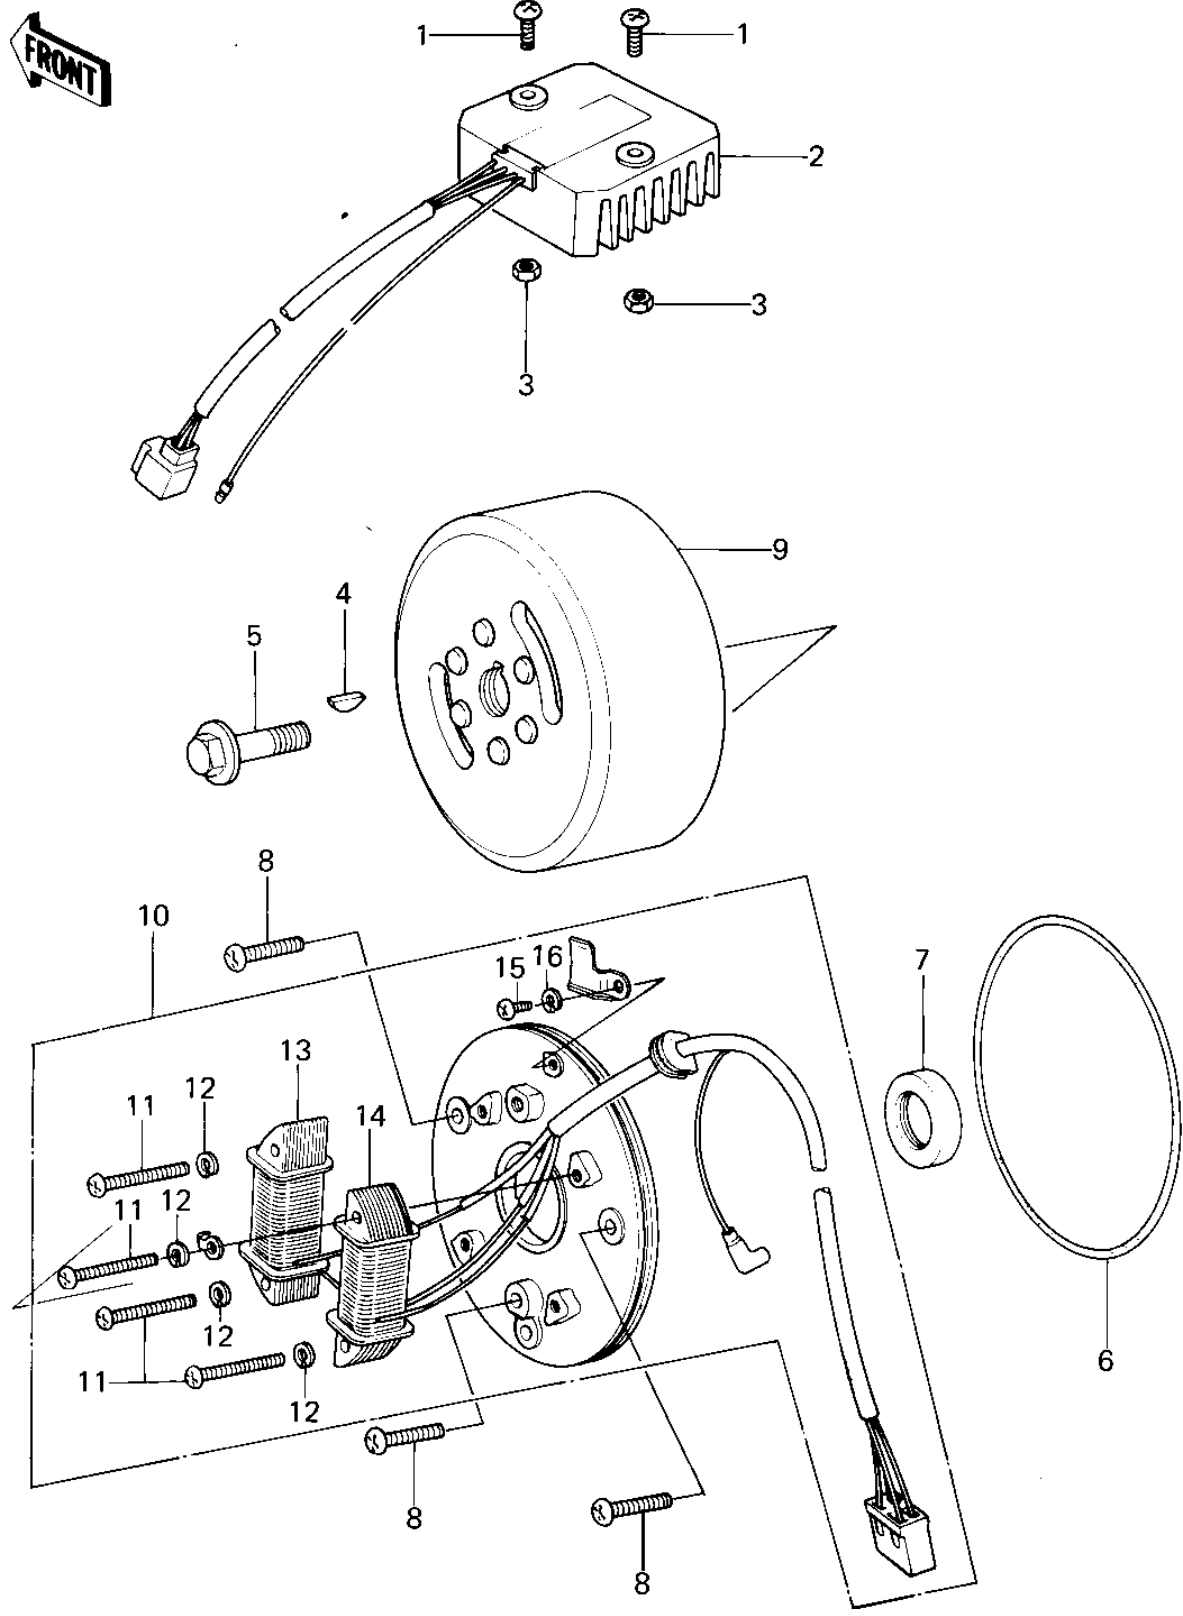

1979 KLR250 PARTS DIAGRAM

GENERATOR/REGULATOR

1979 KLR250 PARTS LIST

GENERATOR/REGULATOR

ITEM NAME	PART NUMBER	QUANTITY
SCREW PAN HEAD 6X14 (Ref # 1)	220B0614	2
REGURATOR,VOLTAGE (Ref # 2)	21066-1002	1
NUT,6M/M (Ref # 3)	311G0600	2
WOODRUFF KEY (Ref # 4)	92038-001	1
BOLT,10X40 (Ref # 5)	92001-1201	1
"O" RING,MAGNETO BASE (Ref # 6)	92055-1006	1
OIL SEAL,S-27408-LHS (Ref # 7)	92049-1004	1
SCREW PAN HEAD 6X25 (Ref # 8)	220B0625	3
FLYWHEEL,MAGNETO (Ref # 9)	21007-1002	1
STATOR ASSY (Ref # 10)	21003-1003	1
SCREW-PAN-CROS (Ref # 11)	220B0535	4
WASHER SPRING 5MM (Ref # 12)	461F0500	4
COIL,EXCITING (Ref # 13)	21049-1003	1
COIL,LIGHTING (Ref # 14)	21047-1006	1
SCREW PAN HEAD 4X6 (Ref # 15)	220B0406	1
WASHER SPRING 4MM (Ref # 16)	461F0400	1