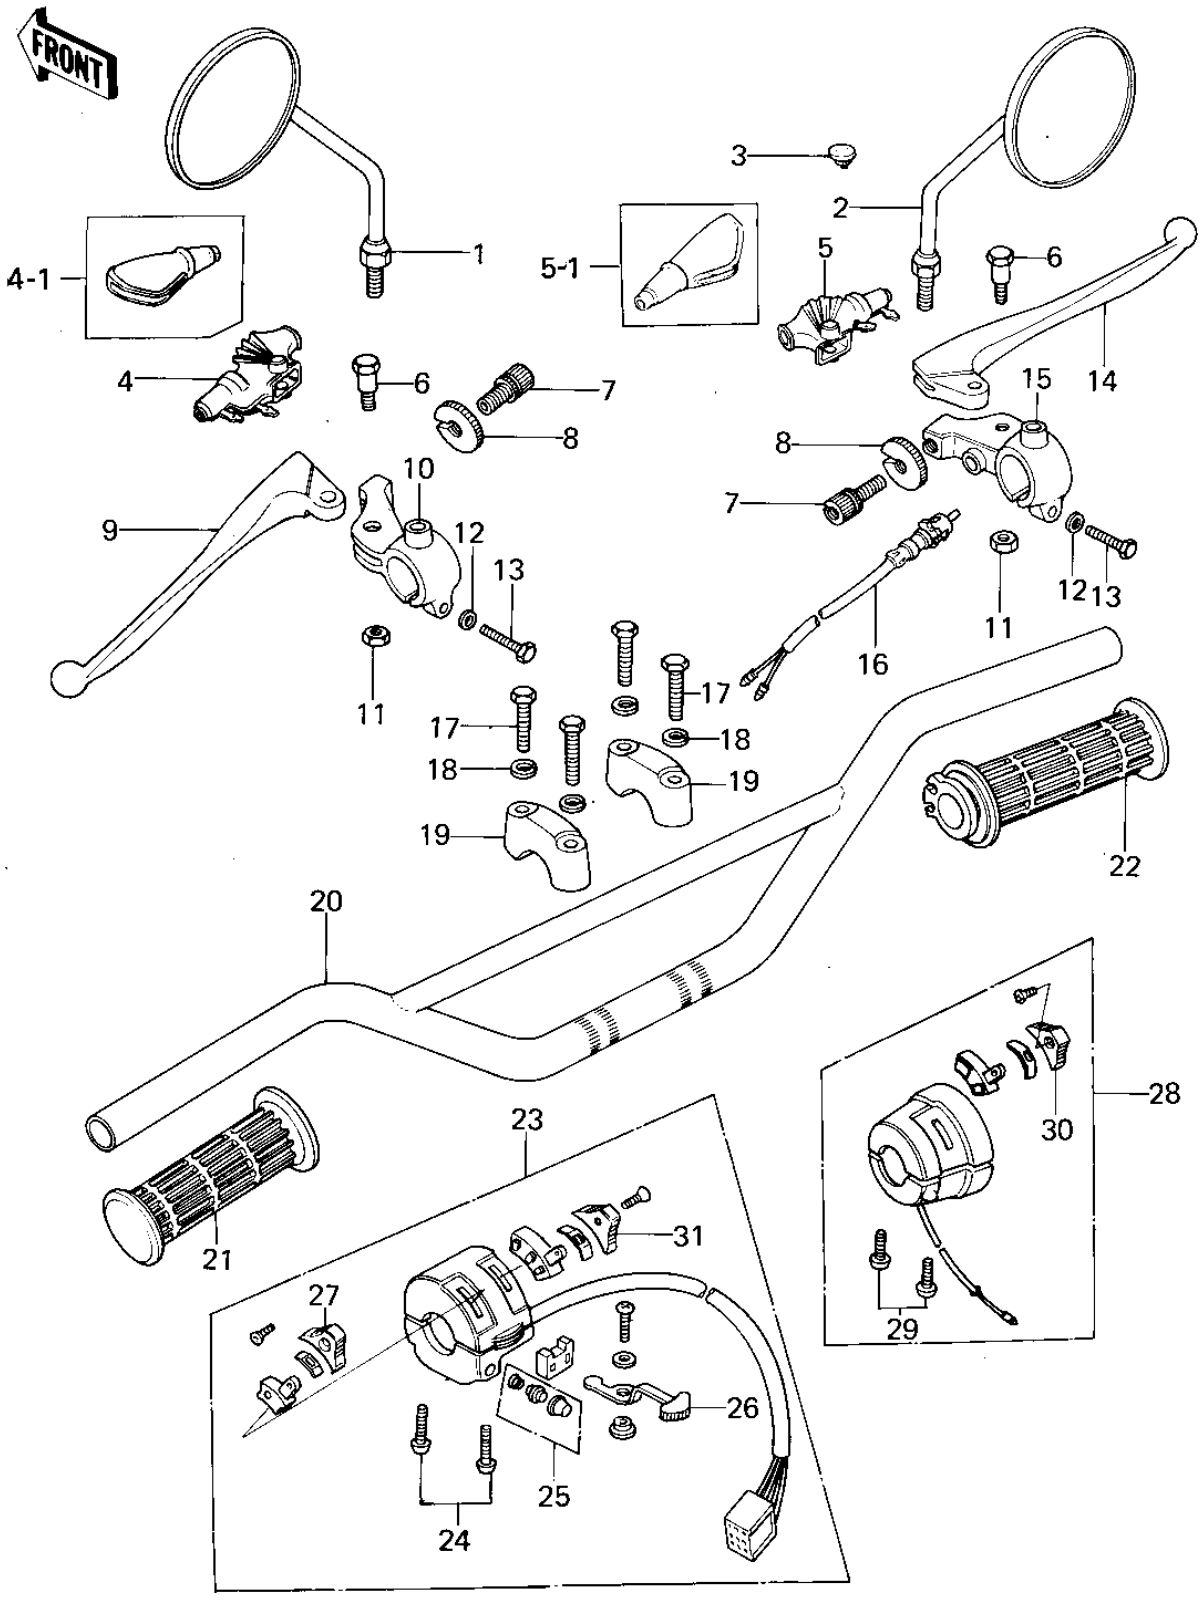

1978 KLR250 PARTS DIAGRAM

HANDLEBAR ('78-'79 KL250-A1/A1A/A2)

1978 KLR250 PARTS LIST

HANDLEBAR ('78-'79 KL250-A1/A1A/A2)

ITEM NAME	PART NUMBER	QUANTITY
REAR VIEW MIRROR,L.H (Ref # 1)	56003-009	1
REAR VIEW MIRROR,R.H (Ref # 2)	56002-020	(1
CAP-RR VIEW MIRROR (Ref # 3)	92102-009	1
BOOTS,LEVER HOLDER (Ref # 4)	49006-1017	1
BOOTS,LEVER HOLDER (Ref # 4-1)	49006-1017	1
BOOTS,LEVER HOLDER (Ref # 5)	49006-1017	1
BOOTS,LEVER HOLDER (Ref # 5-1)	49006-1017	1
BOLT,HEX HEAD,5X22 (Ref # 6)	92007-046	2
SCREW CABLE ADJUST (Ref # 7)	46055-003	2
LEVER FRONT BRAKE (Ref # 8)	46058-005	2
LEVER-CLUTCH (Ref # 9)	46092-015	1
HOLDER-CLUTCH LEV,BLK (Ref # 10)	46094-011-21	1
NUT-LOCK,5MM (Ref # 11)	92019-014	2
WASHER-PLAIN,6MM (Ref # 12)	411D0600	2
BOLT HEX HEAD 6X25 (Ref # 13)	110N0625	2
LEVER FRONT BRAKE (Ref # 14)	46058-004	1
HOLDER-FR BRK LEV,BLK (Ref # 15)	46060-009-21	1
SWITCH-FR. BRAKE LAMP (Ref # 16)	27021-004	1
BOLT 8X38 (Ref # 17)	92001-1405	4
WASHER SPRING 8MM (Ref # 18)	461F0800	4
HOLDER,HANDLEBAR (Ref # 19)	46012-014	2
HANDLEBAR,BRIDGE (Ref # 20)	46003-1004	1
RUBBER,L.H.GRIP (Ref # 21)	46075-1001	1
GRIP ASSY,THROTTLE (Ref # 22)	46019-1001	1
HOUSING ASSY,CONT,L.H (Ref # 23)	46091-1013	1
HOUSING ASSY,CONT,L.H (Ref # 23)	46091-1020	1
HOUSING ASSY,CONT,L.H (Ref # 23)	46091-1020	1
SCREW PAN HEAD 5X22 (Ref # 24)	220B0522	2
SWITCH ASSY,HORN BUTN (Ref # 25)	27010-1009	1

1978 KLR250 PARTS LIST

HANDLEBAR ('78-'79 KL250-A1/A1A/A2)

ITEM NAME	PART NUMBER	QUANTITY
KNOB,SGNL LIGHT SWICH (Ref # 26)	92077-1005	1
KNOB,LIGHTING SWITCH (Ref # 27)	92077-1004	1
HOUSING ASSY,CONT,R.H (Ref # 28)	46091-1011	1
SCREW-PAN-CROS,5X25 (Ref # 29)	220B0525	2
SWITCH,ENGINE STOP (Ref # 30)	92077-1006	1
KNOB,LIGHTING SWITCH (Ref # 31)	92077-1004	1