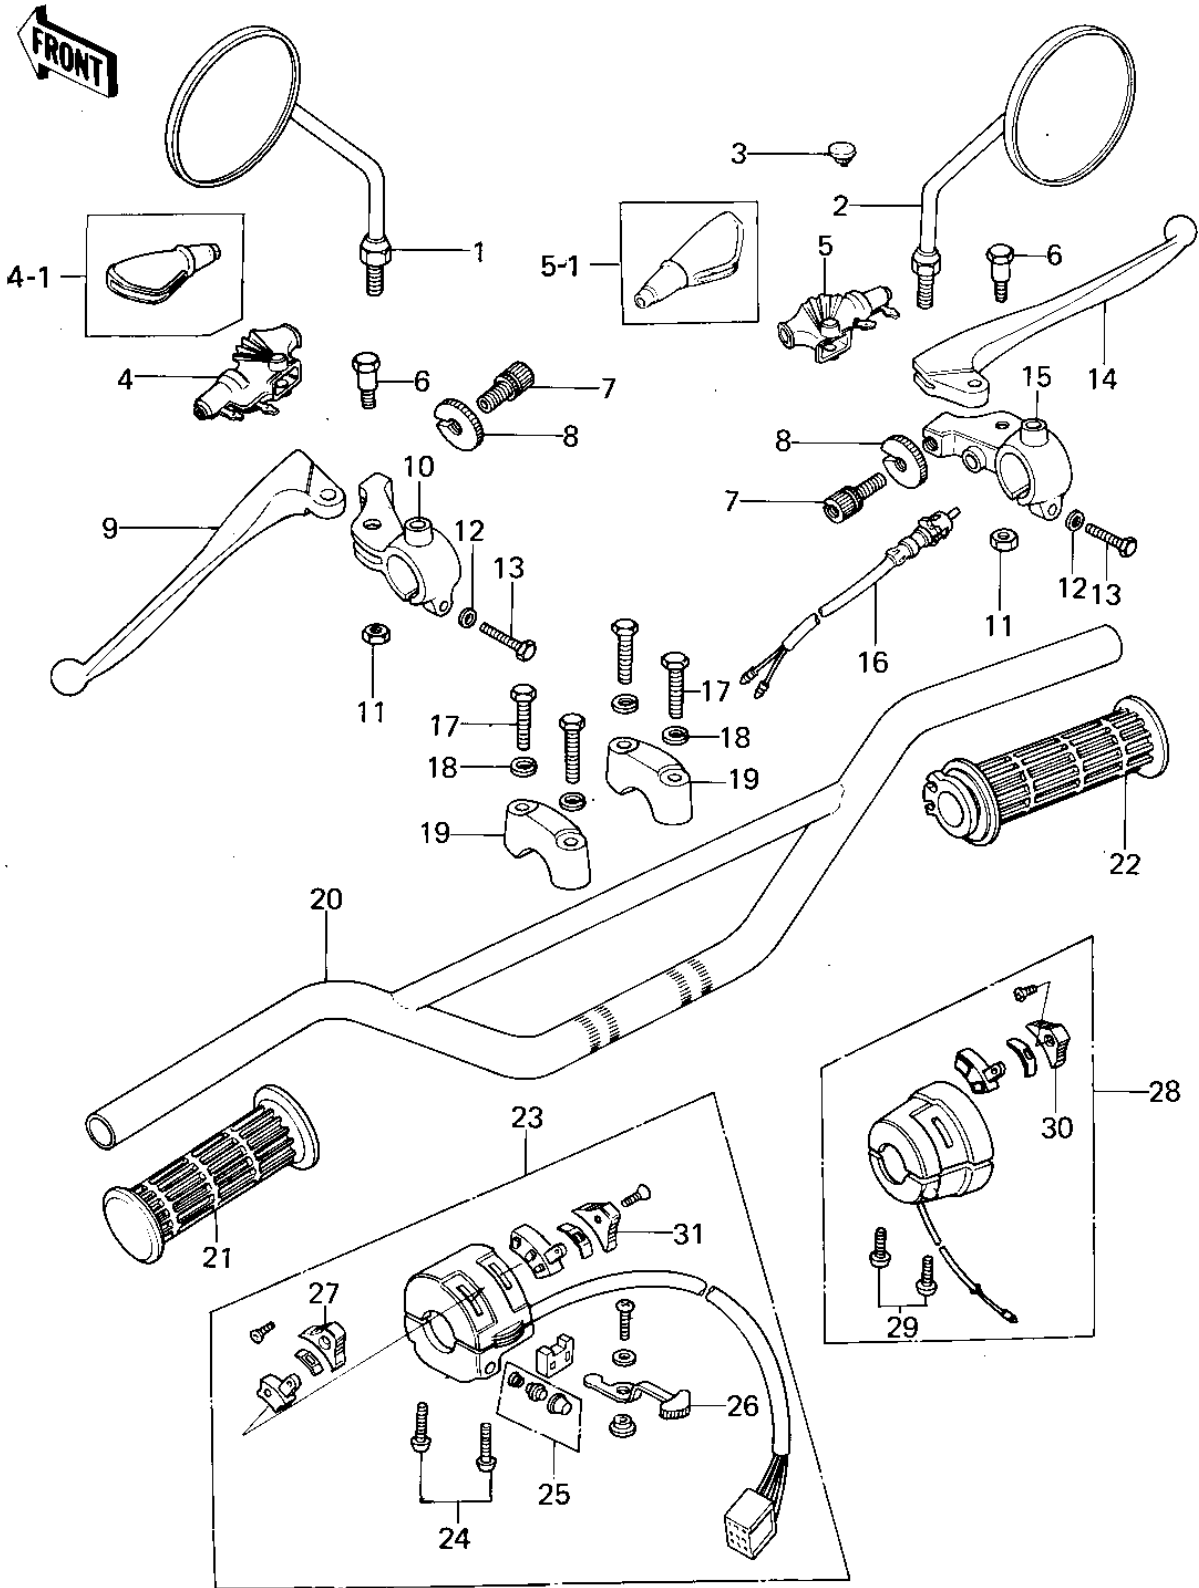

1978 KLR250 PARTS DIAGRAM

HANDLEBAR ('78-'79 KL250-A1/A1A/A2)

1978 KLR250 PARTS LIST

HANDLEBAR ('78-'79 KL250-A1/A1A/A2)

ITEM NAME	PART NUMBER	QUANTITY
REAR VIEW MIRROR,L.H (Ref # 1)	56003-009	1
REAR VIEW MIRROR,R.H (Ref # 2)	56002-020	(1
CAP-RR VIEW MIRROR (Ref # 3)	92102-009	1
BOOTS,LEVER HOLDER (Ref # 4)	49006-1017	1
BOOTS,LEVER HOLDER (Ref # 4-1)	49006-1017	1
BOOTS,LEVER HOLDER (Ref # 5)	49006-1017	1
BOOTS,LEVER HOLDER (Ref # 5-1)	49006-1017	1
BOLT,HEX HEAD,5X22 (Ref # 6)	92007-046	2
SCREW CABLE ADJUST (Ref # 7)	46055-003	2
LEVER FRONT BRAKE (Ref # 8)	46058-005	2
LEVER-CLUTCH (Ref # 9)	46092-015	1
HOLDER-CLUTCH LEV,BLK (Ref # 10)	46094-011-21	1
NUT-LOCK,5MM (Ref # 11)	92019-014	2
WASHER-PLAIN,6MM (Ref # 12)	411D0600	2
BOLT HEX HEAD 6X25 (Ref # 13)	110N0625	2
LEVER FRONT BRAKE (Ref # 14)	46058-004	1
HOLDER-FR BRK LEV,BLK (Ref # 15)	46060-009-21	1
SWITCH-FR. BRAKE LAMP (Ref # 16)	27021-004	1
BOLT 8X38 (Ref # 17)	92001-1405	4
WASHER SPRING 8MM (Ref # 18)	461F0800	4
HOLDER,HANDLEBAR (Ref # 19)	46012-014	2
HANDLEBAR,BRIDGE (Ref # 20)	46003-1004	1
RUBBER,L.H.GRIP (Ref # 21)	46075-1001	1
GRIP ASSY,THROTTLE (Ref # 22)	46019-1001	1
HOUSING ASSY,CONT,L.H (Ref # 23)	46091-1013	1
HOUSING ASSY,CONT,L.H (Ref # 23)	46091-1020	1
HOUSING ASSY,CONT,L.H (Ref # 23)	46091-1020	1
SCREW PAN HEAD 5X22 (Ref # 24)	220B0522	2
SWITCH ASSY,HORN BUTN (Ref # 25)	27010-1009	1

1978 KLR250 PARTS LIST

HANDLEBAR ('78-'79 KL250-A1/A1A/A2)

ITEM NAME	PART NUMBER	QUANTITY
KNOB,SGNL LIGHT SWICH (Ref # 26)	92077-1005	1
KNOB,LIGHTING SWITCH (Ref # 27)	92077-1004	1
HOUSING ASSY,CONT,R.H (Ref # 28)	46091-1011	1
SCREW-PAN-CROS,5X25 (Ref # 29)	220B0525	2
SWITCH,ENGINE STOP (Ref # 30)	92077-1006	1
KNOB,LIGHTING SWITCH (Ref # 31)	92077-1004	1