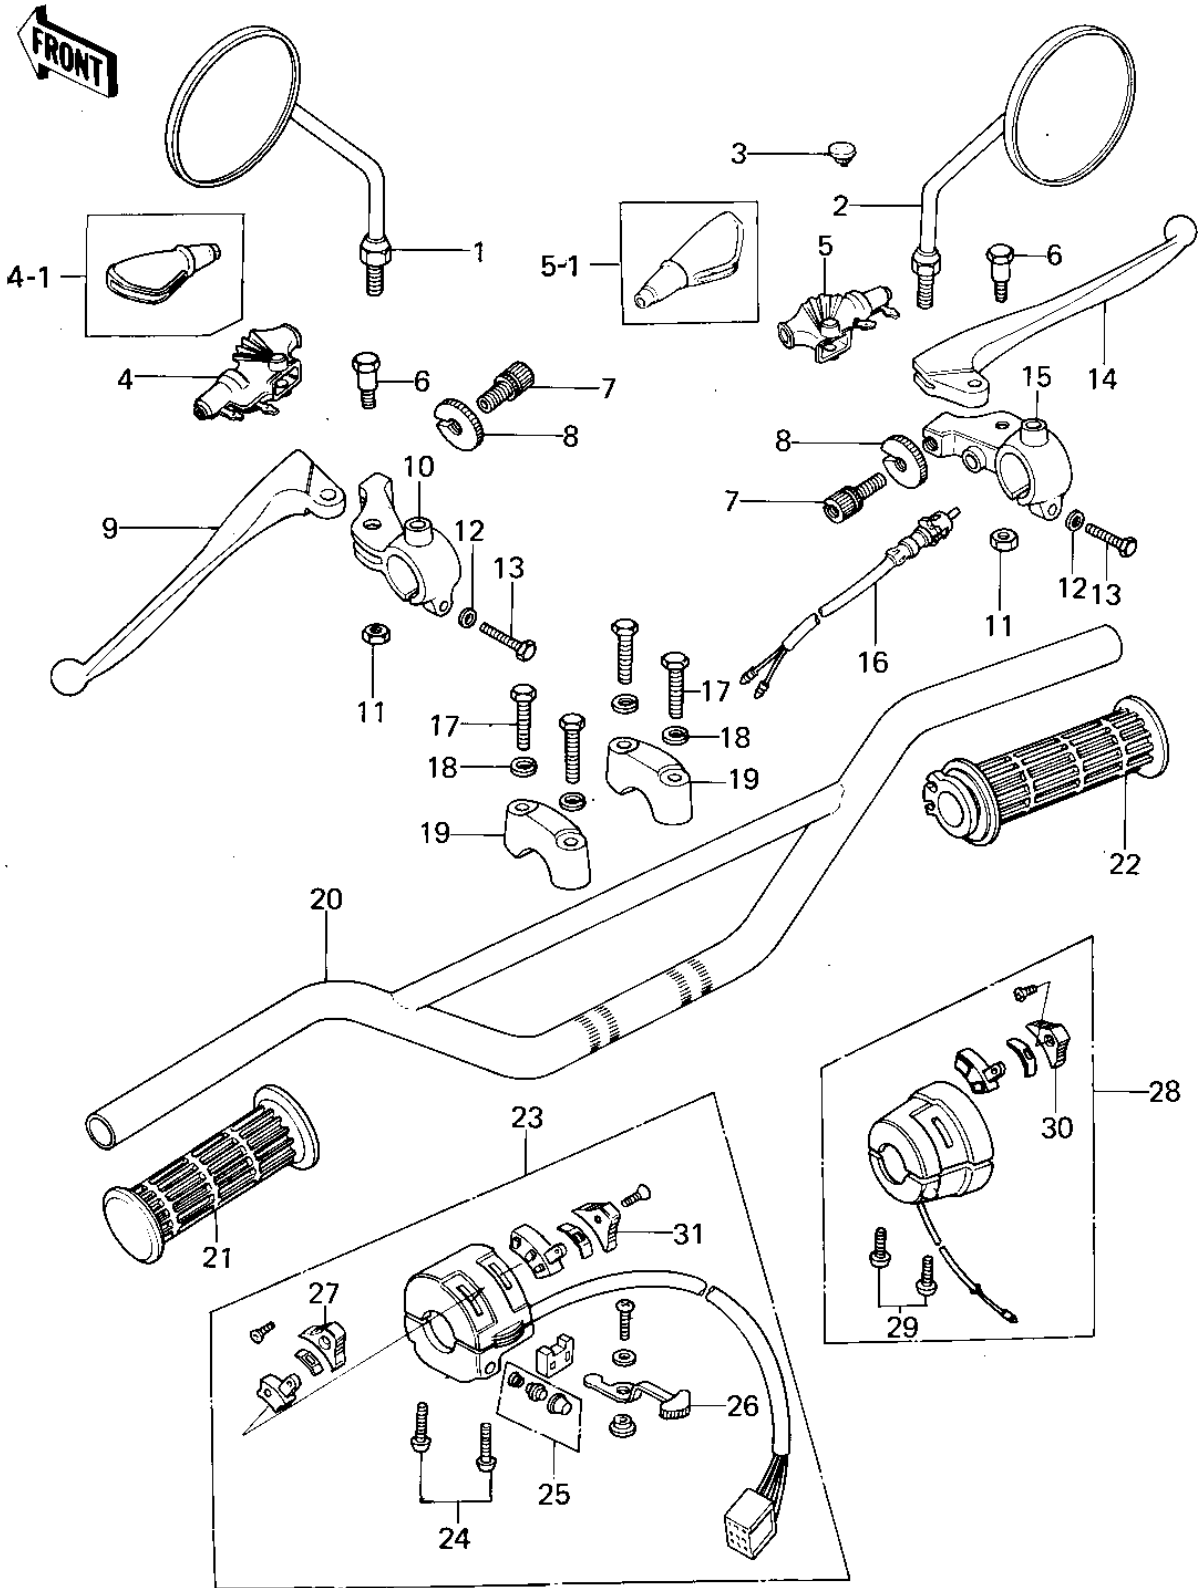

1979 KLR250 PARTS DIAGRAM

HANDLEBAR ('78-'79 KL250-A1/A1A/A2)

1979 KLR250 PARTS LIST

HANDLEBAR ('78-'79 KL250-A1/A1A/A2)

ITEM NAME	PART NUMBER	QUANTITY
REAR VIEW MIRROR,L.H (Ref # 1)	56003-009	1
REAR VIEW MIRROR,R.H (Ref # 2)	56002-020	(1
CAP-RR VIEW MIRROR (Ref # 3)	92102-009	1
BOOTS,LEVER HOLDER (Ref # 4)	49006-1017	1
BOOTS,LEVER HOLDER (Ref # 4-1)	49006-1017	1
BOOTS,LEVER HOLDER (Ref # 5)	49006-1017	1
BOOTS,LEVER HOLDER (Ref # 5-1)	49006-1017	1
BOLT,HEX HEAD,5X22 (Ref # 6)	92007-046	2
SCREW CABLE ADJUST (Ref # 7)	46055-003	2
LEVER FRONT BRAKE (Ref # 8)	46058-005	2
LEVER-CLUTCH (Ref # 9)	46092-015	1
HOLDER-CLUTCH LEV,BLK (Ref # 10)	46094-011-21	1
NUT-LOCK,5MM (Ref # 11)	92019-014	2
WASHER-PLAIN,6MM (Ref # 12)	411D0600	2
BOLT HEX HEAD 6X25 (Ref # 13)	110N0625	2
LEVER FRONT BRAKE (Ref # 14)	46058-004	1
HOLDER-FR BRK LEV,BLK (Ref # 15)	46060-009-21	1
SWITCH-FR. BRAKE LAMP (Ref # 16)	27021-004	1
BOLT 8X38 (Ref # 17)	92001-1405	4
WASHER SPRING 8MM (Ref # 18)	461F0800	4
HOLDER,HANDLEBAR (Ref # 19)	46012-014	2
HANDLEBAR,BRIDGE (Ref # 20)	46003-1004	1
RUBBER,L.H.GRIP (Ref # 21)	46075-1001	1
GRIP ASSY,THROTTLE (Ref # 22)	46019-1001	1
HOUSING ASSY,CONT,L.H (Ref # 23)	46091-1013	1
HOUSING ASSY,CONT,L.H (Ref # 23)	46091-1020	1
HOUSING ASSY,CONT,L.H (Ref # 23)	46091-1020	1
SCREW PAN HEAD 5X22 (Ref # 24)	220B0522	2
SWITCH ASSY,HORN BUTN (Ref # 25)	27010-1009	1

1979 KLR250 PARTS LIST

HANDLEBAR ('78-'79 KL250-A1/A1A/A2)

ITEM NAME	PART NUMBER	QUANTITY
KNOB,SGNL LIGHT SWICH (Ref # 26)	92077-1005	1
KNOB,LIGHTING SWITCH (Ref # 27)	92077-1004	1
HOUSING ASSY,CONT,R.H (Ref # 28)	46091-1011	1
SCREW-PAN-CROS,5X25 (Ref # 29)	220B0525	2
SWITCH,ENGINE STOP (Ref # 30)	92077-1006	1
KNOB,LIGHTING SWITCH (Ref # 31)	92077-1004	1