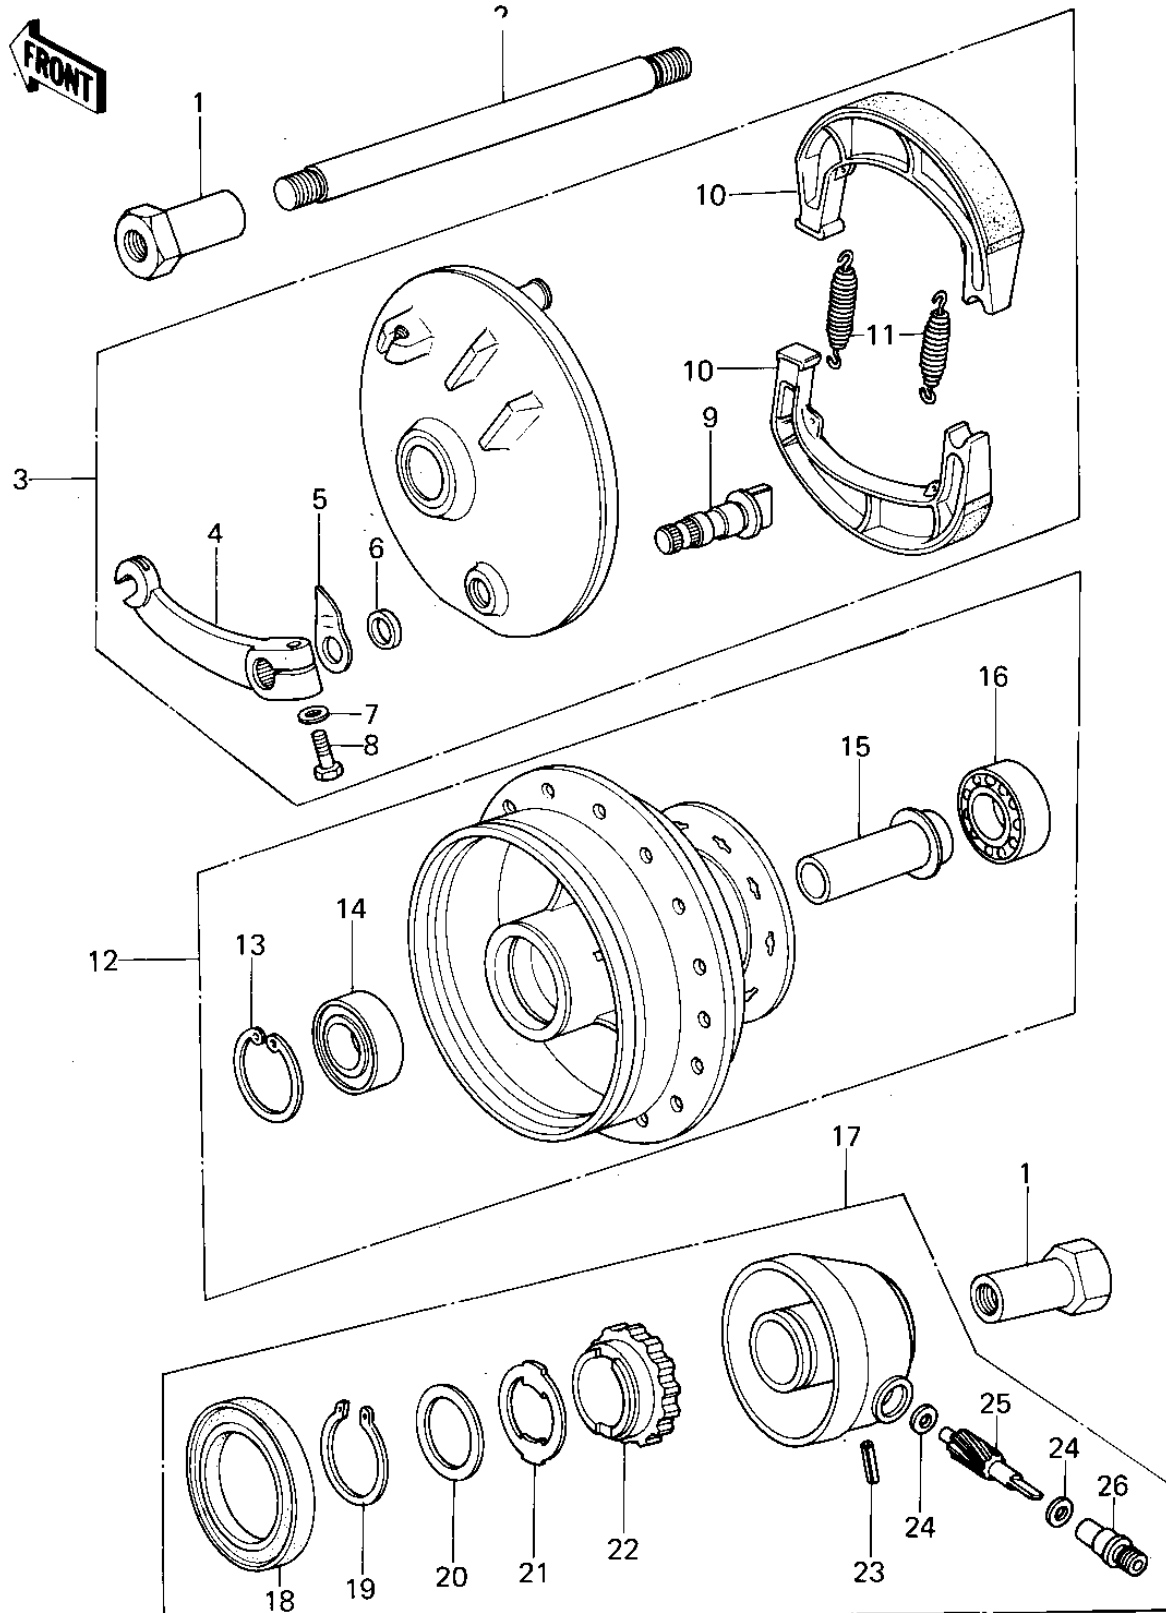

1978 KLR250 PARTS DIAGRAM

FRONT HUB/BRAKE ('78-'79 KL250-A1/A1A/A2)

1978 KLR250 PARTS LIST

FRONT HUB/BRAKE ('78-'79 KL250-A1/A1A/A2)

ITEM NAME	PART NUMBER	QUANTITY
COLLAR,FRONT AXLE (Ref # 1)	41069-031	2
AXLE,FRONT (Ref # 2)	41068-048	1
PANEL-ASY,FR BRK (Ref # 3)	41035-082	1
LEVER,BRAKE CAM (Ref # 4)	41053-028	1
INDICATOR,FR BRK SHOE (Ref # 5)	41085-017	1
DUST SHIELD BRAKE CAM (Ref # 6)	41051-001	1
WASHER PLAIN 6MM (Ref # 7)	410B0600	1
BOLT-UPSET (Ref # 8)	112G0625	1
CAM SHAFT,BRAKE (Ref # 9)	42026-027	1
SHOE-BRAKE (Ref # 10)	41048-1068	2
SPRING-BRAKE SHOE (Ref # 11)	42020-004	2
DRUM-ASSY,FR BRK (Ref # 12)	41034-052	1
CIRCLIP,42MM (Ref # 13)	92033-1041	1
BEARING,FRONT DRUM (Ref # 14)	92045-033	1
COLLAR,FRONT HUB BRG (Ref # 15)	41039-037	1
BEARING BALL #6302 (Ref # 16)	601B6302	1
GEAR BOX ASSY (Ref # 17)	41078-011	1
OIL SEAL,#50659 (Ref # 18)	654A506509	1
CIRCLIP 24MM (Ref # 19)	480J2400	1
WASHER,THRUST (Ref # 20)	41065-005	1
RECEIVER,SPEEDOMETER (Ref # 21)	41064-015	1
GEAR,SPEEDOMETER (Ref # 22)	41059-027	1
PIN,SPRING (Ref # 23)	41082-001	1
WASHER THRST SPD PINI (Ref # 24)	41063-001	2
PINION,SPEEDOMETER (Ref # 25)	41060-015	1
BUSH,SPEEDMETER CABLE (Ref # 26)	41062-005	1