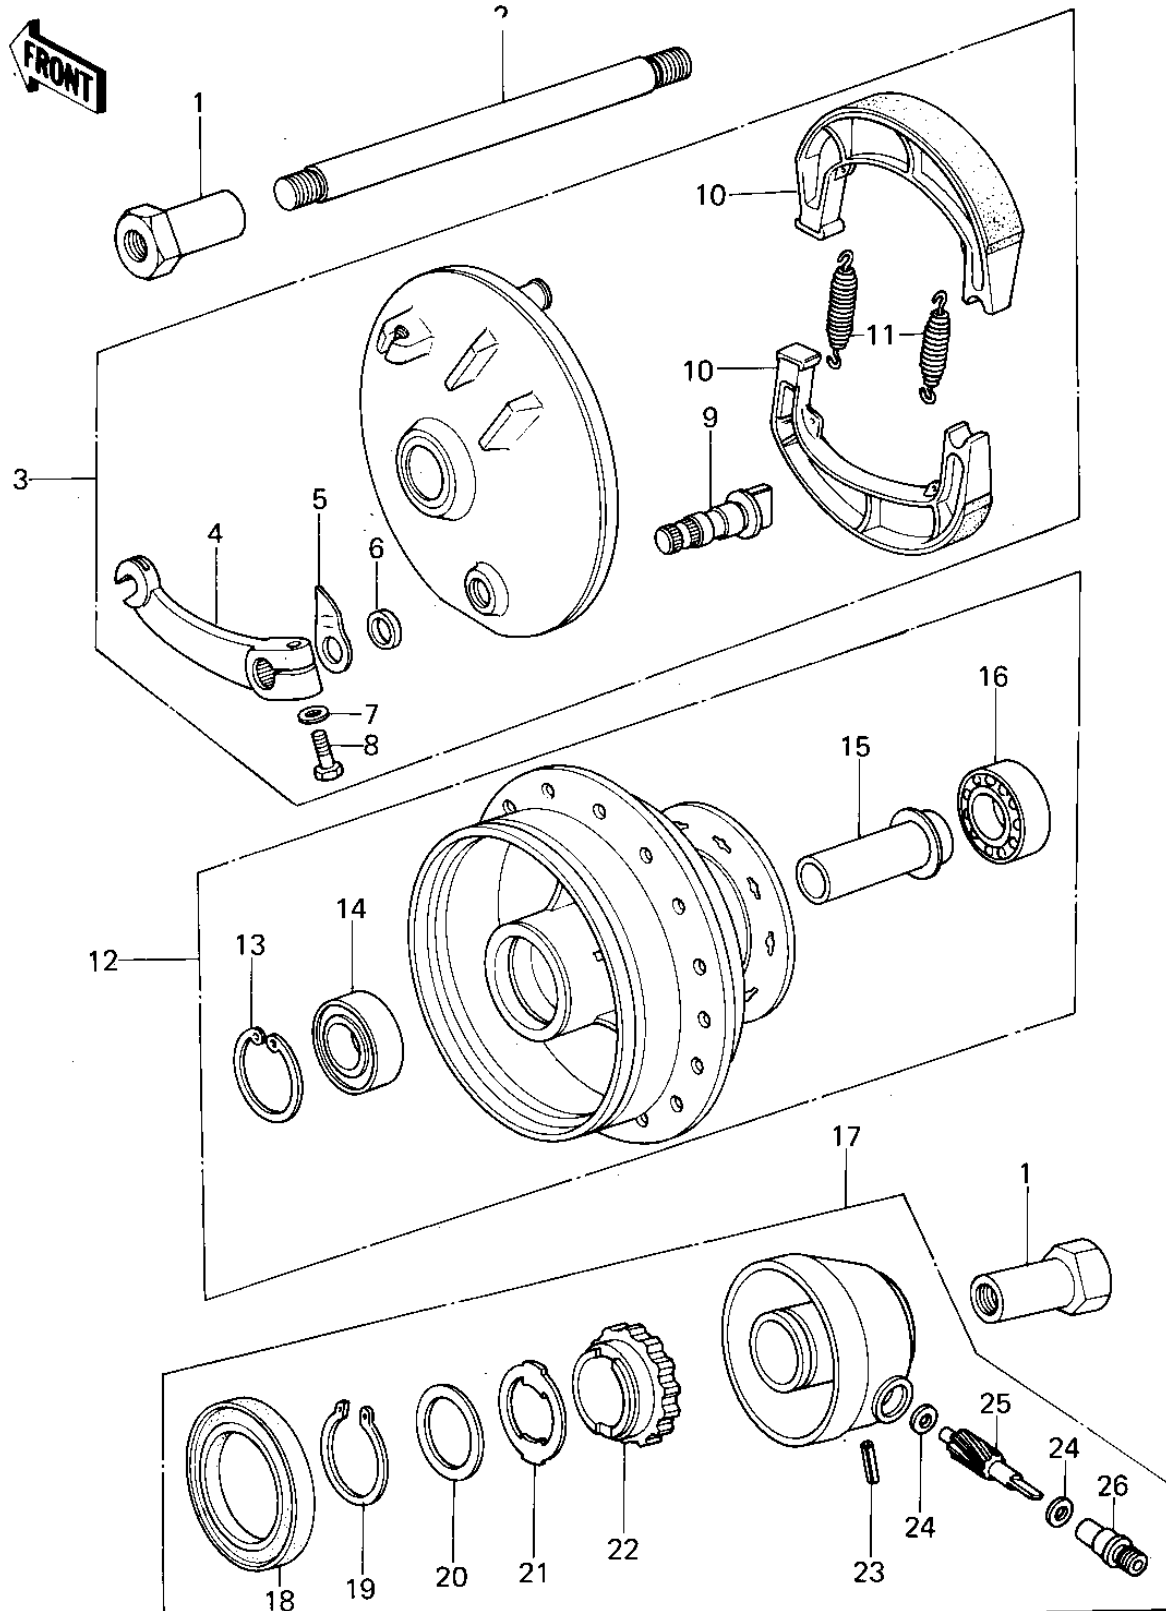

1979 KLR250 PARTS DIAGRAM

FRONT HUB/BRAKE ('78-'79 KL250-A1/A1A/A2)

1979 KLR250 PARTS LIST

FRONT HUB/BRAKE ('78-'79 KL250-A1/A1A/A2)

ITEM NAME	PART NUMBER	QUANTITY
COLLAR,FRONT AXLE (Ref # 1)	41069-031	2
AXLE,FRONT (Ref # 2)	41068-048	1
PANEL-ASY,FR BRK (Ref # 3)	41035-082	1
LEVER,BRAKE CAM (Ref # 4)	41053-028	1
INDICATOR,FR BRK SHOE (Ref # 5)	41085-017	1
DUST SHIELD BRAKE CAM (Ref # 6)	41051-001	1
WASHER PLAIN 6MM (Ref # 7)	410B0600	1
BOLT-UPSET (Ref # 8)	112G0625	1
CAM SHAFT,BRAKE (Ref # 9)	42026-027	1
SHOE-BRAKE (Ref # 10)	41048-1068	2
SPRING-BRAKE SHOE (Ref # 11)	42020-004	2
DRUM-ASSY,FR BRK (Ref # 12)	41034-052	1
CIRCLIP,42MM (Ref # 13)	92033-1041	1
BEARING,FRONT DRUM (Ref # 14)	92045-033	1
COLLAR,FRONT HUB BRG (Ref # 15)	41039-037	1
BEARING BALL #6302 (Ref # 16)	601B6302	1
GEAR BOX ASSY (Ref # 17)	41078-011	1
OIL SEAL,#50659 (Ref # 18)	654A506509	1
CIRCLIP 24MM (Ref # 19)	480J2400	1
WASHER,THRUST (Ref # 20)	41065-005	1
RECEIVER,SPEEDOMETER (Ref # 21)	41064-015	1
GEAR,SPEEDOMETER (Ref # 22)	41059-027	1
PIN,SPRING (Ref # 23)	41082-001	1
WASHER THRST SPD PINI (Ref # 24)	41063-001	2
PINION,SPEEDOMETER (Ref # 25)	41060-015	1
BUSH,SPEEDMETER CABLE (Ref # 26)	41062-005	1