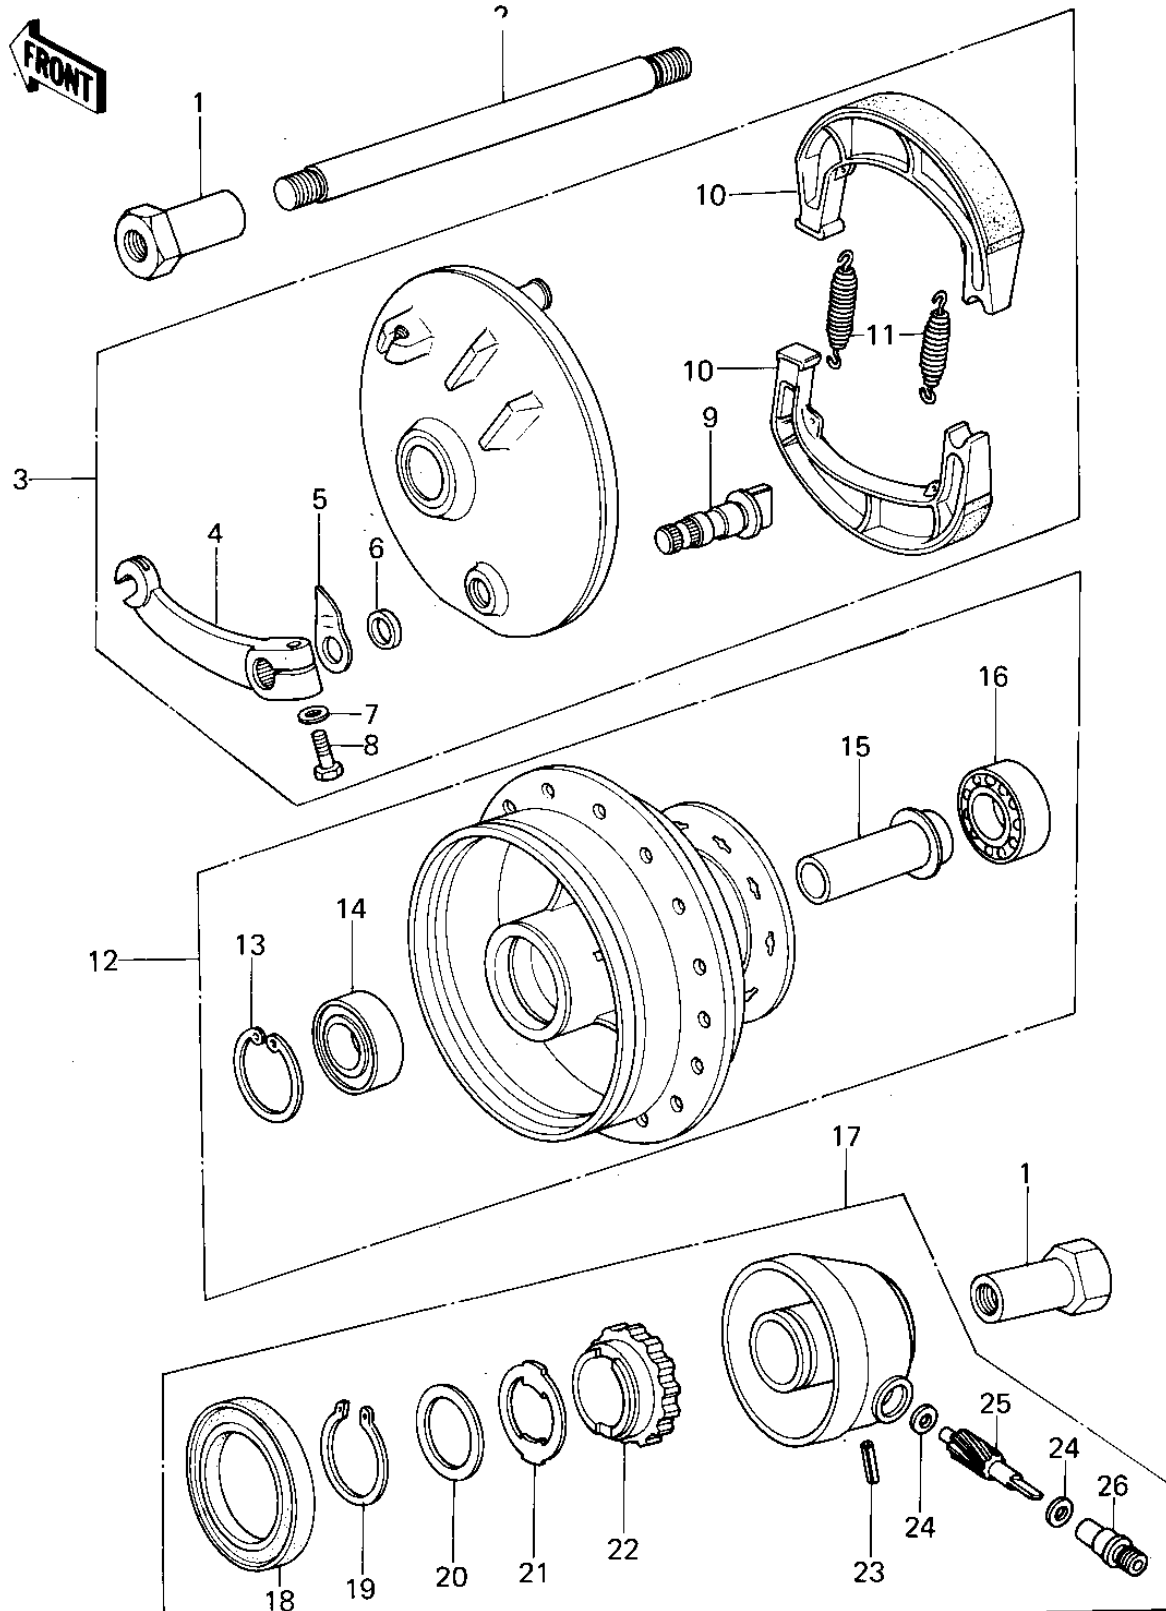

# 1979 KLR250 PARTS DIAGRAM

FRONT HUB/BRAKE ('78-'79 KL250-A1/A1A/A2)

# 1979 KLR250 PARTS LIST

FRONT HUB/BRAKE ('78-'79 KL250-A1/A1A/A2)

ITEM NAME	PART NUMBER	QUANTITY
COLLAR,FRONT AXLE (Ref # 1)	41069-031	2
AXLE,FRONT (Ref # 2)	41068-048	1
PANEL-ASY,FR BRK (Ref # 3)	41035-082	1
LEVER,BRAKE CAM (Ref # 4)	41053-028	1
INDICATOR,FR BRK SHOE (Ref # 5)	41085-017	1
DUST SHIELD BRAKE CAM (Ref # 6)	41051-001	1
WASHER PLAIN 6MM (Ref # 7)	410B0600	1
BOLT-UPSET (Ref # 8)	112G0625	1
CAM SHAFT,BRAKE (Ref # 9)	42026-027	1
SHOE-BRAKE (Ref # 10)	41048-1068	2
SPRING-BRAKE SHOE (Ref # 11)	42020-004	2
DRUM-ASSY,FR BRK (Ref # 12)	41034-052	1
CIRCLIP,42MM (Ref # 13)	92033-1041	1
BEARING,FRONT DRUM (Ref # 14)	92045-033	1
COLLAR,FRONT HUB BRG (Ref # 15)	41039-037	1
BEARING BALL #6302 (Ref # 16)	601B6302	1
GEAR BOX ASSY (Ref # 17)	41078-011	1
OIL SEAL,#50659 (Ref # 18)	654A506509	1
CIRCLIP 24MM (Ref # 19)	480J2400	1
WASHER,THRUST (Ref # 20)	41065-005	1
RECEIVER,SPEEDOMETER (Ref # 21)	41064-015	1
GEAR,SPEEDOMETER (Ref # 22)	41059-027	1
PIN,SPRING (Ref # 23)	41082-001	1
WASHER THRST SPD PINI (Ref # 24)	41063-001	2
PINION,SPEEDOMETER (Ref # 25)	41060-015	1
BUSH,SPEEDMETER CABLE (Ref # 26)	41062-005	1