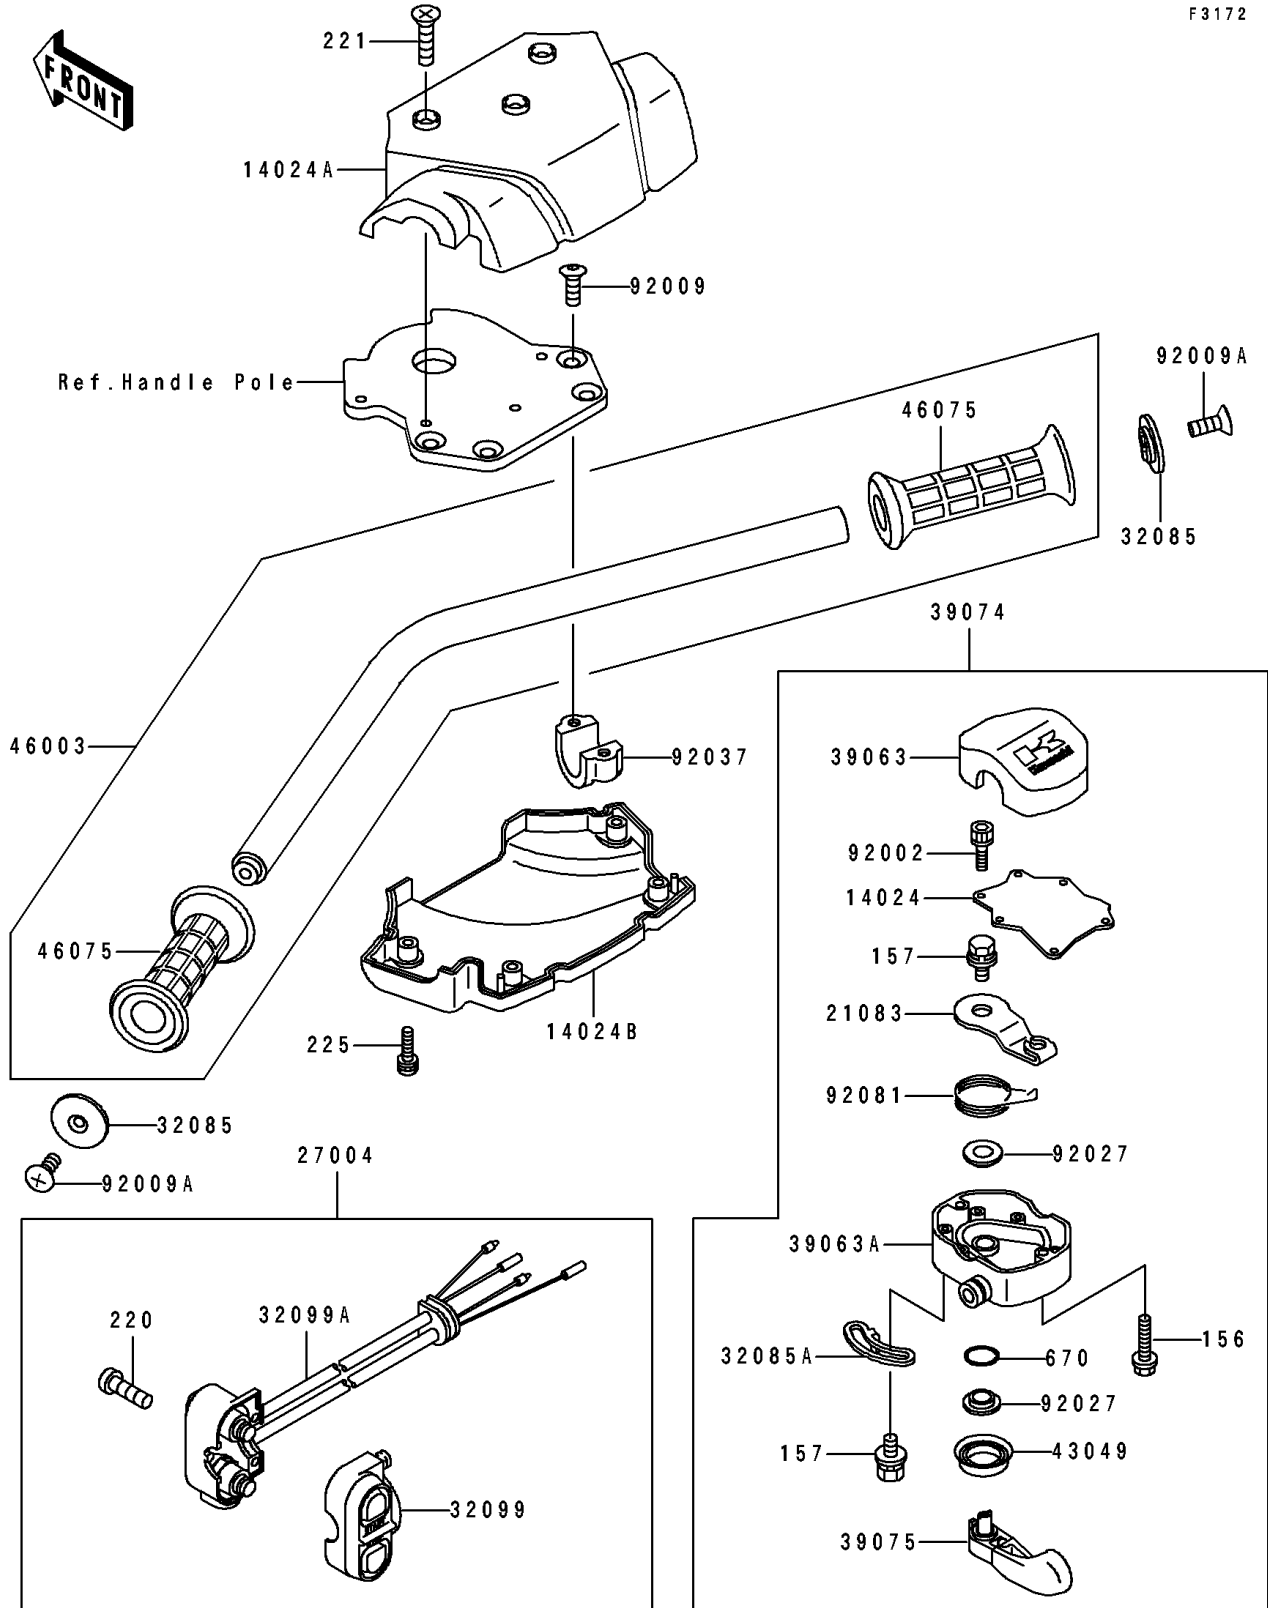

# 1991 650 SX PARTS DIAGRAM

Handlebar(&NAMI.KAW64650 91)

F3172

# 1991 650 SX PARTS LIST

Handlebar(&NAMI.KAW64650 91)

ITEM NAME	PART NUMBER	QUANTITY
COVER,THROTTLE LEVER (Ref # 14024)	14024-3701	1
COVER,UPP (Ref # 14024A)	14024-3723	1
COVER,LWR (Ref # 14024B)	14024-3724	1
ARM,THROTTLE LEVER (Ref # 21083)	21083-3701	1
SWITCH-ASSY (Ref # 27004)	27004-3705	1
STOPPER (Ref # 32085)	32085-3705	2
STOPPER (Ref # 32085A)	32085-3709	1
CASE,FR,SWITCH (Ref # 32099)	32099-3721	1
CASE,RR,SWITCH (Ref # 32099A)	32099-3723	1
HOUSING-CONTROL,UPP (Ref # 39063)	39063-3703	1
HOUSING-CONTROL,LWR (Ref # 39063A)	39063-3707	1
LEVER-ASSY-THROTTLE (Ref # 39074)	39074-3711	1
LEVER-THROTTLE (Ref # 39075)	39075-3704	1
PACKING,THROTTLE LEVER (Ref # 43049)	43049-3701	1
HANDLE (Ref # 46003)	46003-3711	1
GRIP,HANDLEBAR (Ref # 46075)	46075-3713	2
BOLT,SOCKET,3X10 (Ref # 92002)	92002-3751	6
SCREW,8X22 (Ref # 92009)	92009-3701	4
SCREW,6X16 (Ref # 92009A)	92009-3703	2
COLLAR,THROTTLE LEVER (Ref # 92027)	92027-3704	2
CLAMP,HANDLEBAR (Ref # 92037)	92037-503	2
SPRING,THROTTLE LEVER RETURN (Ref # 92081)	92081-3702	1
BOLT-WP,5X25 (Ref # 156)	156R0525	2
BOLT-WSP,5X12 (Ref # 157)	157R0512	2
SCREW-PAN-CROS,5X30 (Ref # 220)	220R0530	2
SCREW-CSK-CROS,6X16 (Ref # 221)	221R0616	3
SCREW-PAN-WSP-CROS,5X20 (Ref # 225)	225R0520	4
O RING,8MM (Ref # 670)	670B1508	1