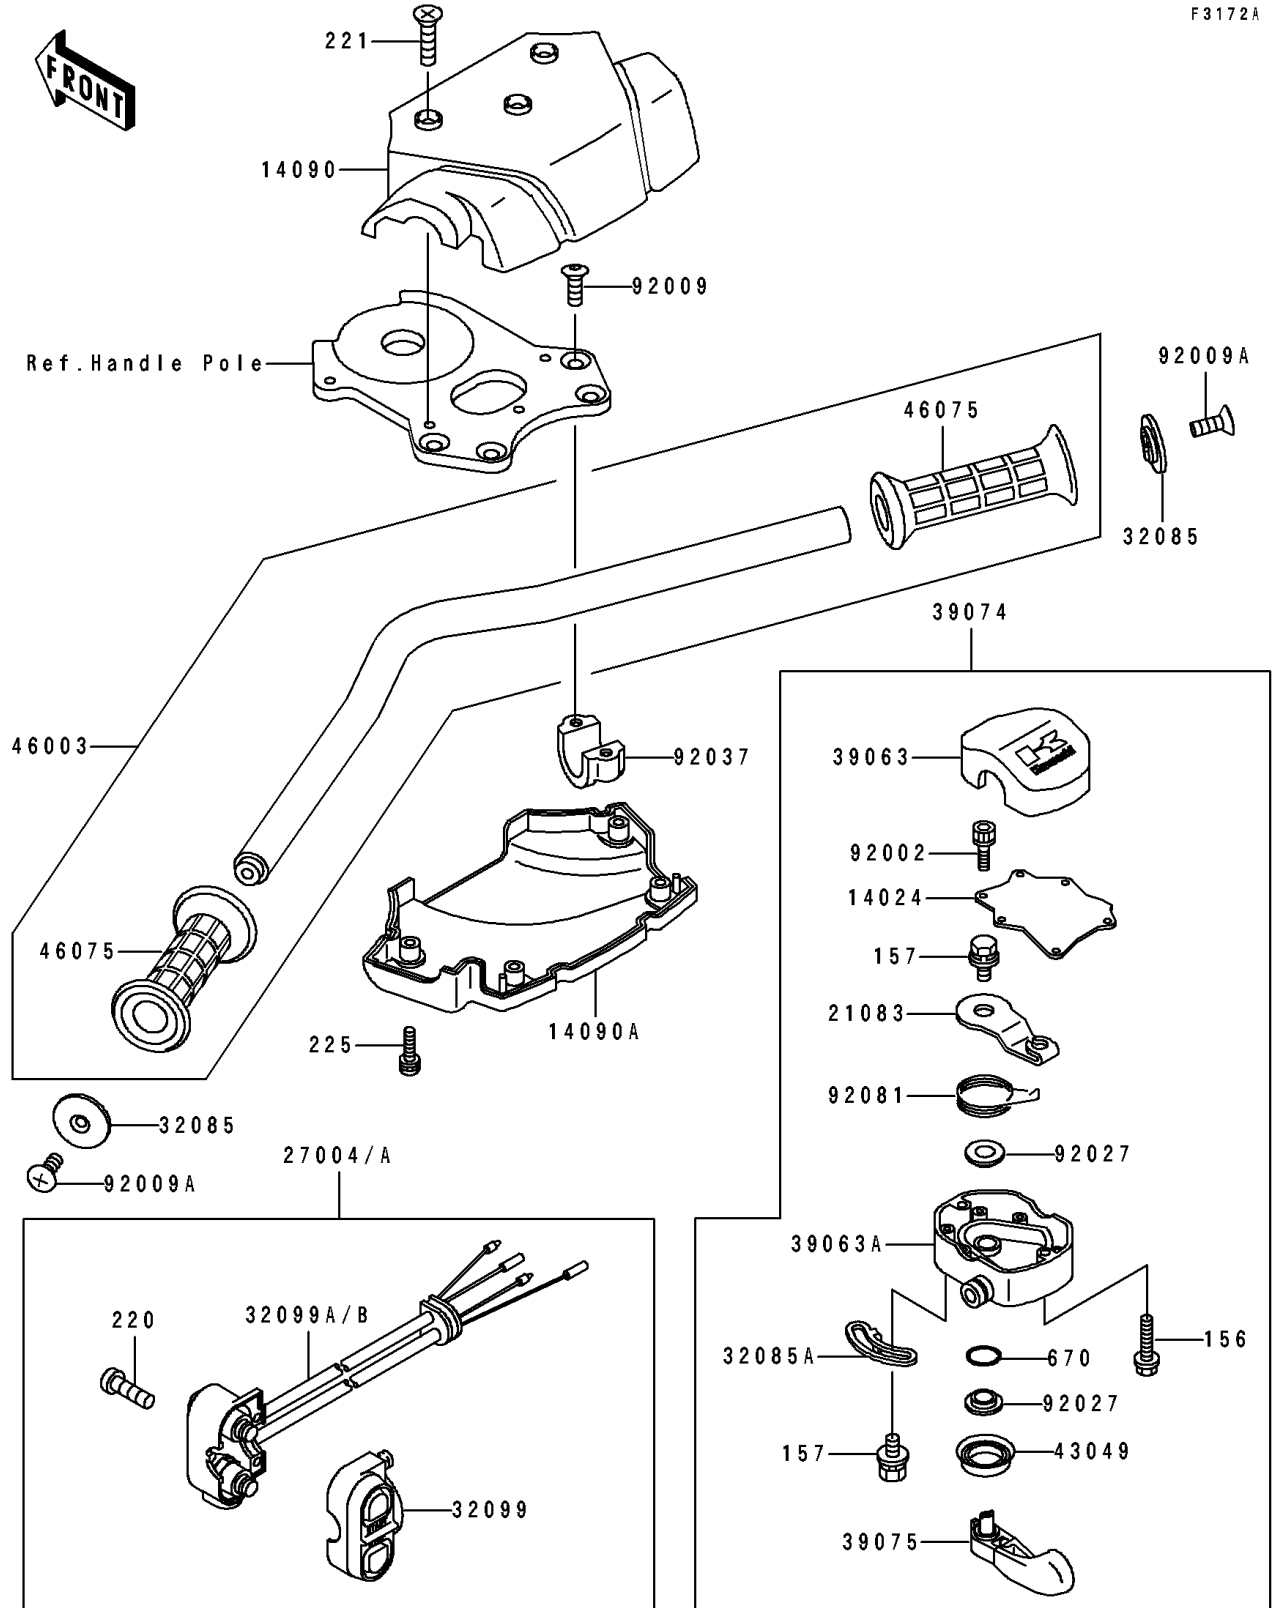

# 1991 650 SX PARTS DIAGRAM

Handlebar(KAW64651 91&NAMI.)

F3172A

# 1991 650 SX PARTS LIST

Handlebar(KAW64651 91&NAMI.)

ITEM NAME	PART NUMBER	QUANTITY
COVER,THROTTLE LEVER (Ref # 14024)	14024-3701	1
COVER,HANDLE,UPP (Ref # 14090)	14090-3703	1
COVER,HANDLE,LWR (Ref # 14090A)	14090-3704	1
ARM,THROTTLE LEVER (Ref # 21083)	21083-3701	1
SWITCH-ASSY (Ref # 27004)	27004-3705	1
STOPPER (Ref # 32085)	32085-3705	2
STOPPER (Ref # 32085A)	32085-3709	1
CASE,FR,SWITCH (Ref # 32099)	32099-3721	1
CASE,RR,SWITCH (Ref # 32099A)	32099-3723	1
HOUSING-CONTROL,UPP (Ref # 39063)	39063-3703	1
HOUSING-CONTROL,LWR (Ref # 39063A)	39063-3707	1
LEVER-ASSY-THROTTLE (Ref # 39074)	39074-3711	1
LEVER-THROTTLE (Ref # 39075)	39075-3704	1
PACKING,THROTTLE LEVER (Ref # 43049)	43049-3701	1
HANDLE (Ref # 46003)	46003-3716	1
GRIP,HANDLEBAR (Ref # 46075)	46075-3713	2
BOLT,SOCKET,3X10 (Ref # 92002)	92002-3751	6
SCREW,8X22 (Ref # 92009)	92009-3701	4
SCREW,6X16 (Ref # 92009A)	92009-3703	2
COLLAR,THROTTLE LEVER (Ref # 92027)	92027-3704	2
CLAMP,HANDLEBAR (Ref # 92037)	92037-503	2
SPRING,THROTTLE LEVER RETURN (Ref # 92081)	92081-3702	1
BOLT-WP,5X25 (Ref # 156)	156R0525	2
BOLT-WSP,5X12 (Ref # 157)	157R0512	2
SCREW-PAN-CROS,5X30 (Ref # 220)	220R0530	2
SCREW-CSK-CROS,6X16 (Ref # 221)	221R0616	3
SCREW-PAN-WSP-CROS,5X20 (Ref # 225)	225R0520	4
O RING,8MM (Ref # 670)	670B1508	1