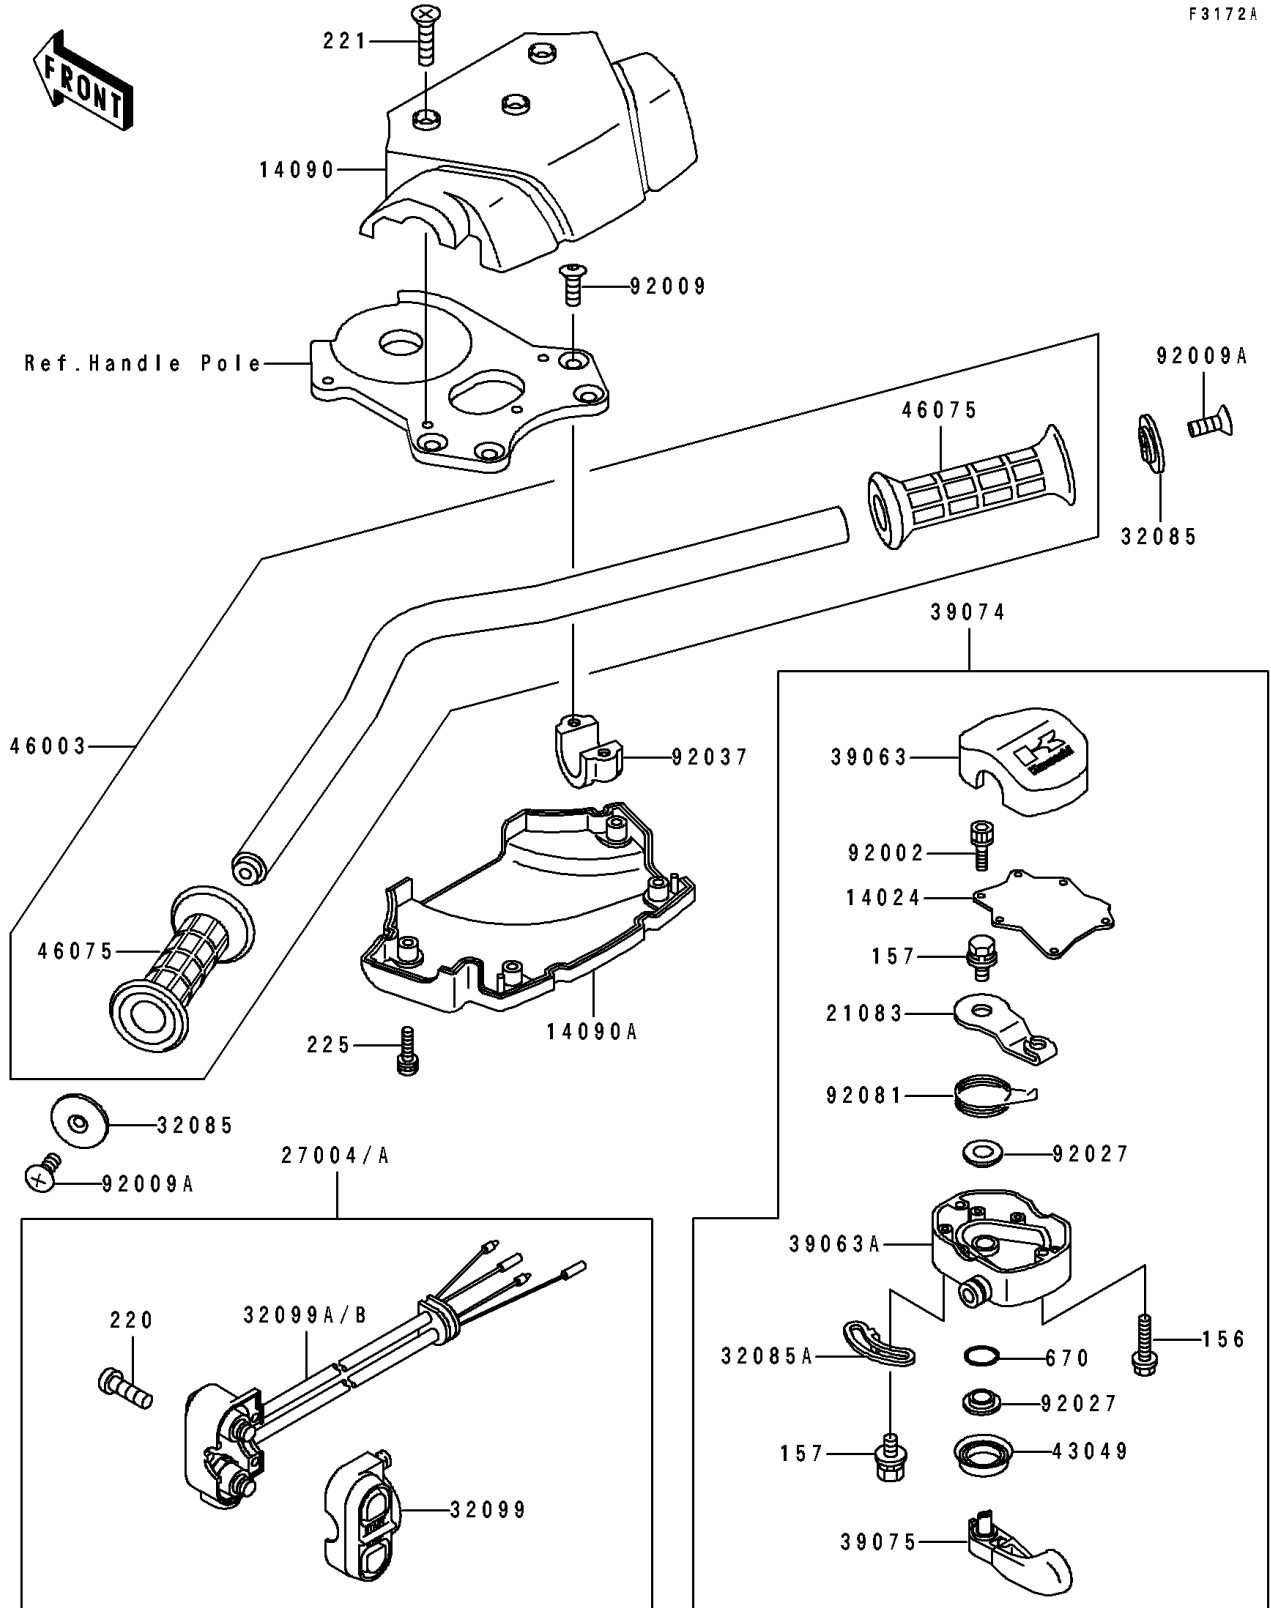

1991 650 SX PARTS DIAGRAM

Handlebar(KAW64651 91&NAMI.)

F3172A

1991 650 SX PARTS LIST

Handlebar(KAW64651 91&NAMI.)

ITEM NAME	PART NUMBER	QUANTITY
COVER,THROTTLE LEVER (Ref # 14024)	14024-3701	1
COVER,HANDLE,UPP (Ref # 14090)	14090-3703	1
COVER,HANDLE,LWR (Ref # 14090A)	14090-3704	1
ARM,THROTTLE LEVER (Ref # 21083)	21083-3701	1
SWITCH-ASSY (Ref # 27004)	27004-3705	1
STOPPER (Ref # 32085)	32085-3705	2
STOPPER (Ref # 32085A)	32085-3709	1
CASE,FR,SWITCH (Ref # 32099)	32099-3721	1
CASE,RR,SWITCH (Ref # 32099A)	32099-3723	1
HOUSING-CONTROL,UPP (Ref # 39063)	39063-3703	1
HOUSING-CONTROL,LWR (Ref # 39063A)	39063-3707	1
LEVER-ASSY-THROTTLE (Ref # 39074)	39074-3711	1
LEVER-THROTTLE (Ref # 39075)	39075-3704	1
PACKING,THROTTLE LEVER (Ref # 43049)	43049-3701	1
HANDLE (Ref # 46003)	46003-3716	1
GRIP,HANDLEBAR (Ref # 46075)	46075-3713	2
BOLT,SOCKET,3X10 (Ref # 92002)	92002-3751	6
SCREW,8X22 (Ref # 92009)	92009-3701	4
SCREW,6X16 (Ref # 92009A)	92009-3703	2
COLLAR,THROTTLE LEVER (Ref # 92027)	92027-3704	2
CLAMP,HANDLEBAR (Ref # 92037)	92037-503	2
SPRING,THROTTLE LEVER RETURN (Ref # 92081)	92081-3702	1
BOLT-WP,5X25 (Ref # 156)	156R0525	2
BOLT-WSP,5X12 (Ref # 157)	157R0512	2
SCREW-PAN-CROS,5X30 (Ref # 220)	220R0530	2
SCREW-CSK-CROS,6X16 (Ref # 221)	221R0616	3
SCREW-PAN-WSP-CROS,5X20 (Ref # 225)	225R0520	4
O RING,8MM (Ref # 670)	670B1508	1