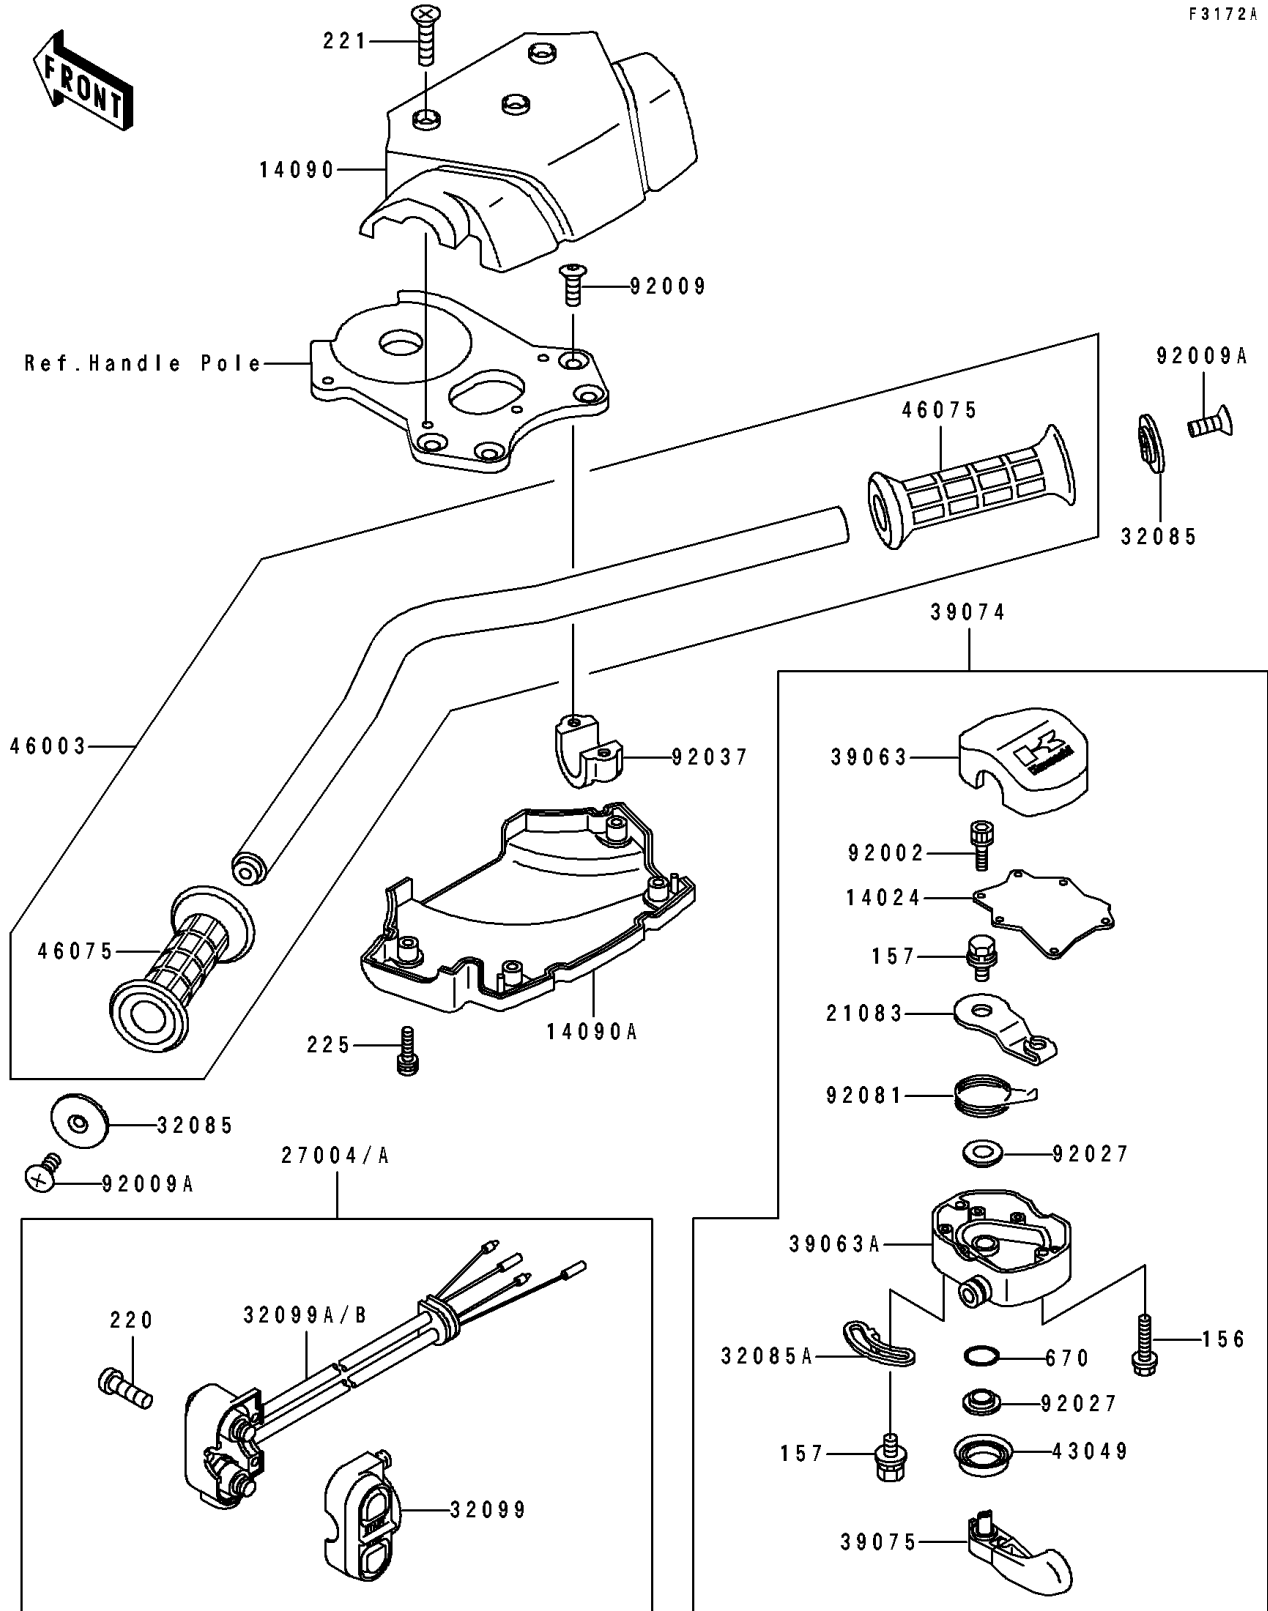

1992 650 SX PARTS DIAGRAM

Handlebar(KAW64651 91&NAMI.)

F3172A

1992 650 SX PARTS LIST

Handlebar(KAW64651 91&NAMI.)

| ITEM NAME | PART NUMBER | QUANTITY |
|--|-------------|----------|
| COVER,THROTTLE LEVER (Ref # 14024) | 14024-3701 | 1 |
| COVER,HANDLE,UPP (Ref # 14090) | 14090-3703 | 1 |
| COVER,HANDLE,LWR (Ref # 14090A) | 14090-3704 | 1 |
| ARM,THROTTLE LEVER (Ref # 21083) | 21083-3701 | 1 |
| SWITCH-ASSY,STOP&START (Ref # 27004A) | 27004-3717 | 1 |
| STOPPER (Ref # 32085) | 32085-3705 | 2 |
| STOPPER (Ref # 32085A) | 32085-3709 | 1 |
| CASE,FR,SWITCH (Ref # 32099) | 32099-3721 | 1 |
| CASE,RR,SWITCH (Ref # 32099B) | 32099-3760 | 1 |
| HOUSING-CONTROL,UPP (Ref # 39063) | 39063-3703 | 1 |
| HOUSING-CONTROL,LWR (Ref # 39063A) | 39063-3707 | 1 |
| LEVER-ASSY-THROTTLE (Ref # 39074) | 39074-3711 | 1 |
| LEVER-THROTTLE (Ref # 39075) | 39075-3704 | 1 |
| PACKING,THROTTLE LEVER (Ref # 43049) | 43049-3701 | 1 |
| HANDLE (Ref # 46003) | 46003-3716 | 1 |
| GRIP,HANDLEBAR (Ref # 46075) | 46075-3713 | 2 |
| BOLT,SOCKET,3X10 (Ref # 92002) | 92002-3751 | 6 |
| SCREW,8X22 (Ref # 92009) | 92009-3701 | 4 |
| SCREW,6X16 (Ref # 92009A) | 92009-3703 | 2 |
| COLLAR,THROTTLE LEVER (Ref # 92027) | 92027-3704 | 2 |
| CLAMP,HANDLEBAR (Ref # 92037) | 92037-503 | 2 |
| SPRING,THROTTLE LEVER RETURN (Ref # 92081) | 92081-3702 | 1 |
| BOLT-WP,5X25 (Ref # 156) | 156R0525 | 2 |
| BOLT-WSP,5X12 (Ref # 157) | 157R0512 | 2 |
| SCREW-PAN-CROS,5X30 (Ref # 220) | 220R0530 | 2 |
| SCREW-CSK-CROS,6X16 (Ref # 221) | 221R0616 | 3 |
| SCREW-PAN-WSP-CROS,5X20 (Ref # 225) | 225R0520 | 4 |
| O RING,8MM (Ref # 670) | 670B1508 | 1 |