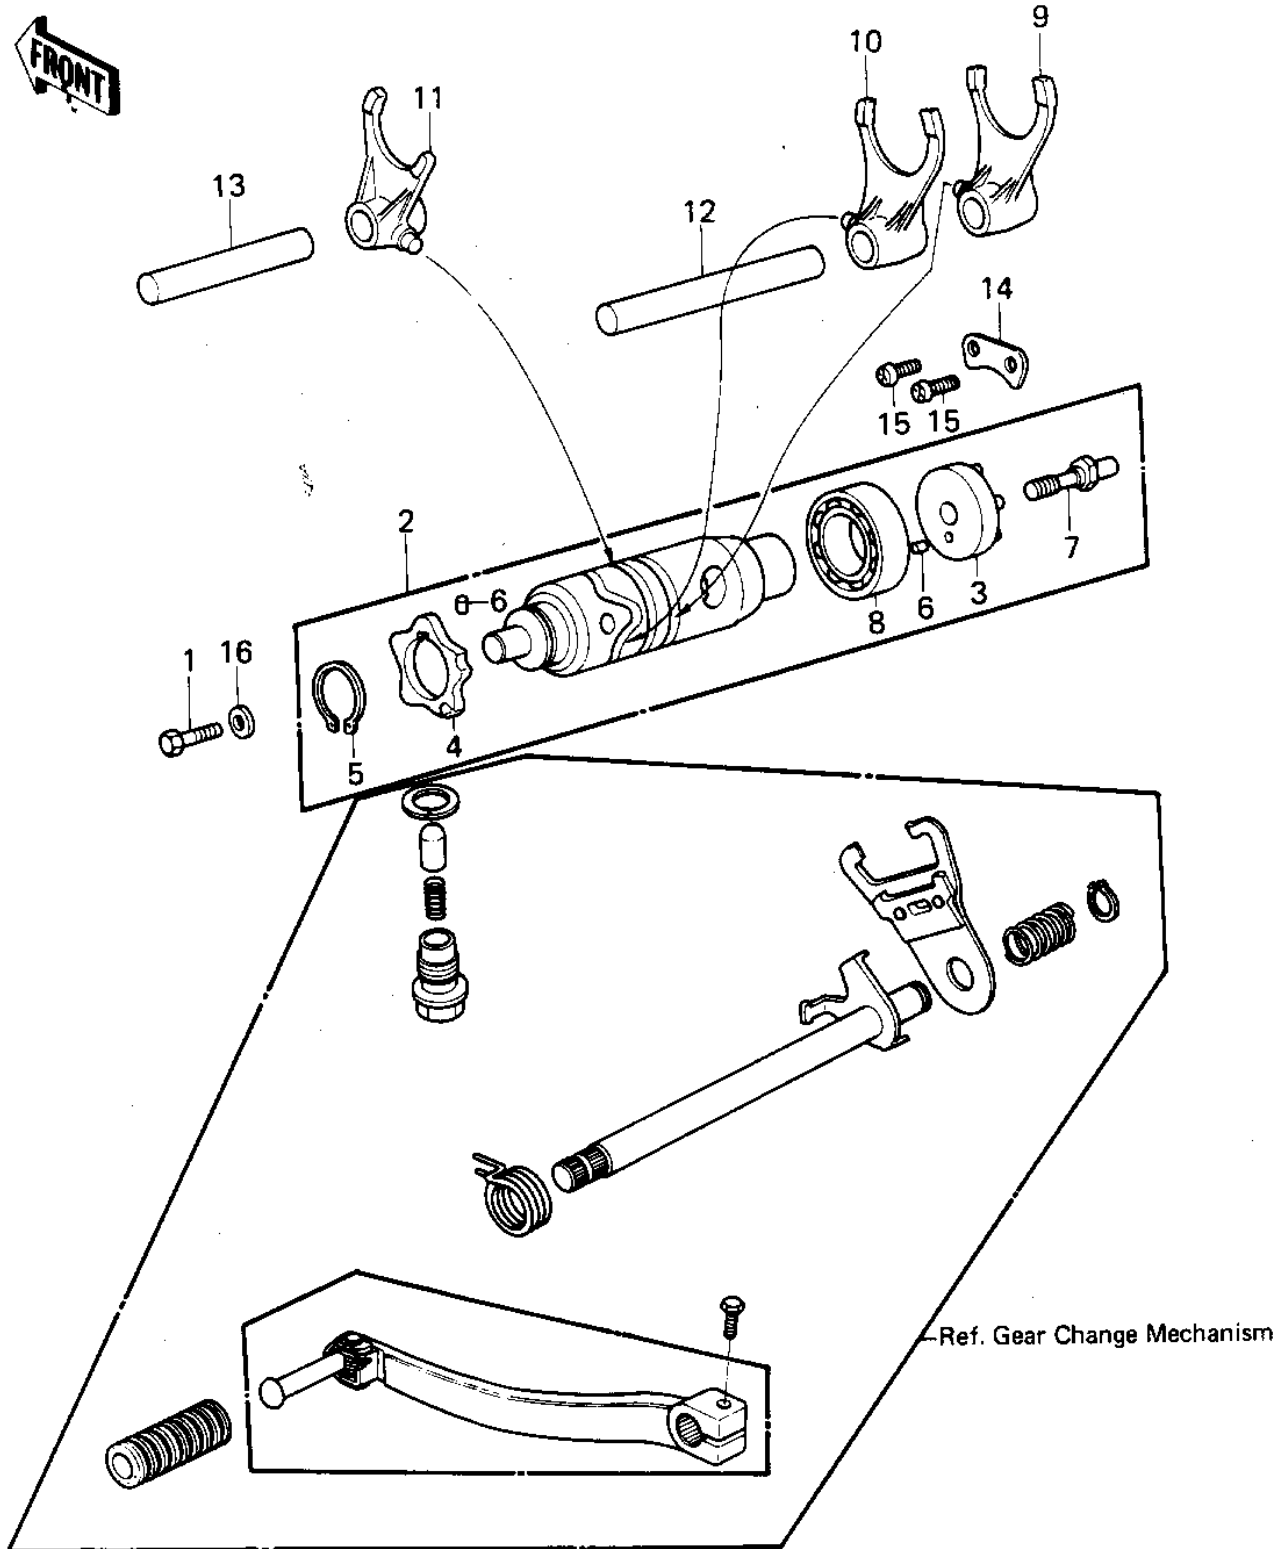

1979 KLX250 PARTS DIAGRAM

GEAR CHANGE DRUM & FORKS

1979 KLX250 PARTS LIST

GEAR CHANGE DRUM & FORKS

ITEM NAME	PART NUMBER	QUANTITY
BOLT,HEX HEAD,10X14 (Ref # 1)	113G1014	1
DRUM ASSY,GEAR SHIFT (Ref # 2)	13239-1036	1
PLATE,GEAR CHANGE (Ref # 3)	13142-019	1
DISC,CHANGE DRUM (Ref # 4)	13145-007	1
CIRCLIP 24MM (Ref # 5)	480J2400	1
PIN-DOWEL,4X6 (Ref # 6)	610A0406	2
BOLT (Ref # 7)	92001-166	1
BEARING,BALL,#6905 (Ref # 8)	92045-036	1
SHIFT FORK,LOW (Ref # 9)	13140-073	1
SHIFT FORK,2ND&3RD (Ref # 10)	13140-074	1
SHIFT FORK,4TH&TOP (Ref # 11)	13140-075	1
ROD,SHIFT 93.7M/M (Ref # 12)	49047-1003	1
ROD,SHIFT 71.7M/M (Ref # 13)	49047-1002	1
PLATE,GEAR CHANGE (Ref # 14)	13169-014	1
SCREW PAN HEAD 6X14 (Ref # 15)	220B0614	2
GASKET,10X14.5X1.5 (Ref # 16)	11009-1105	1