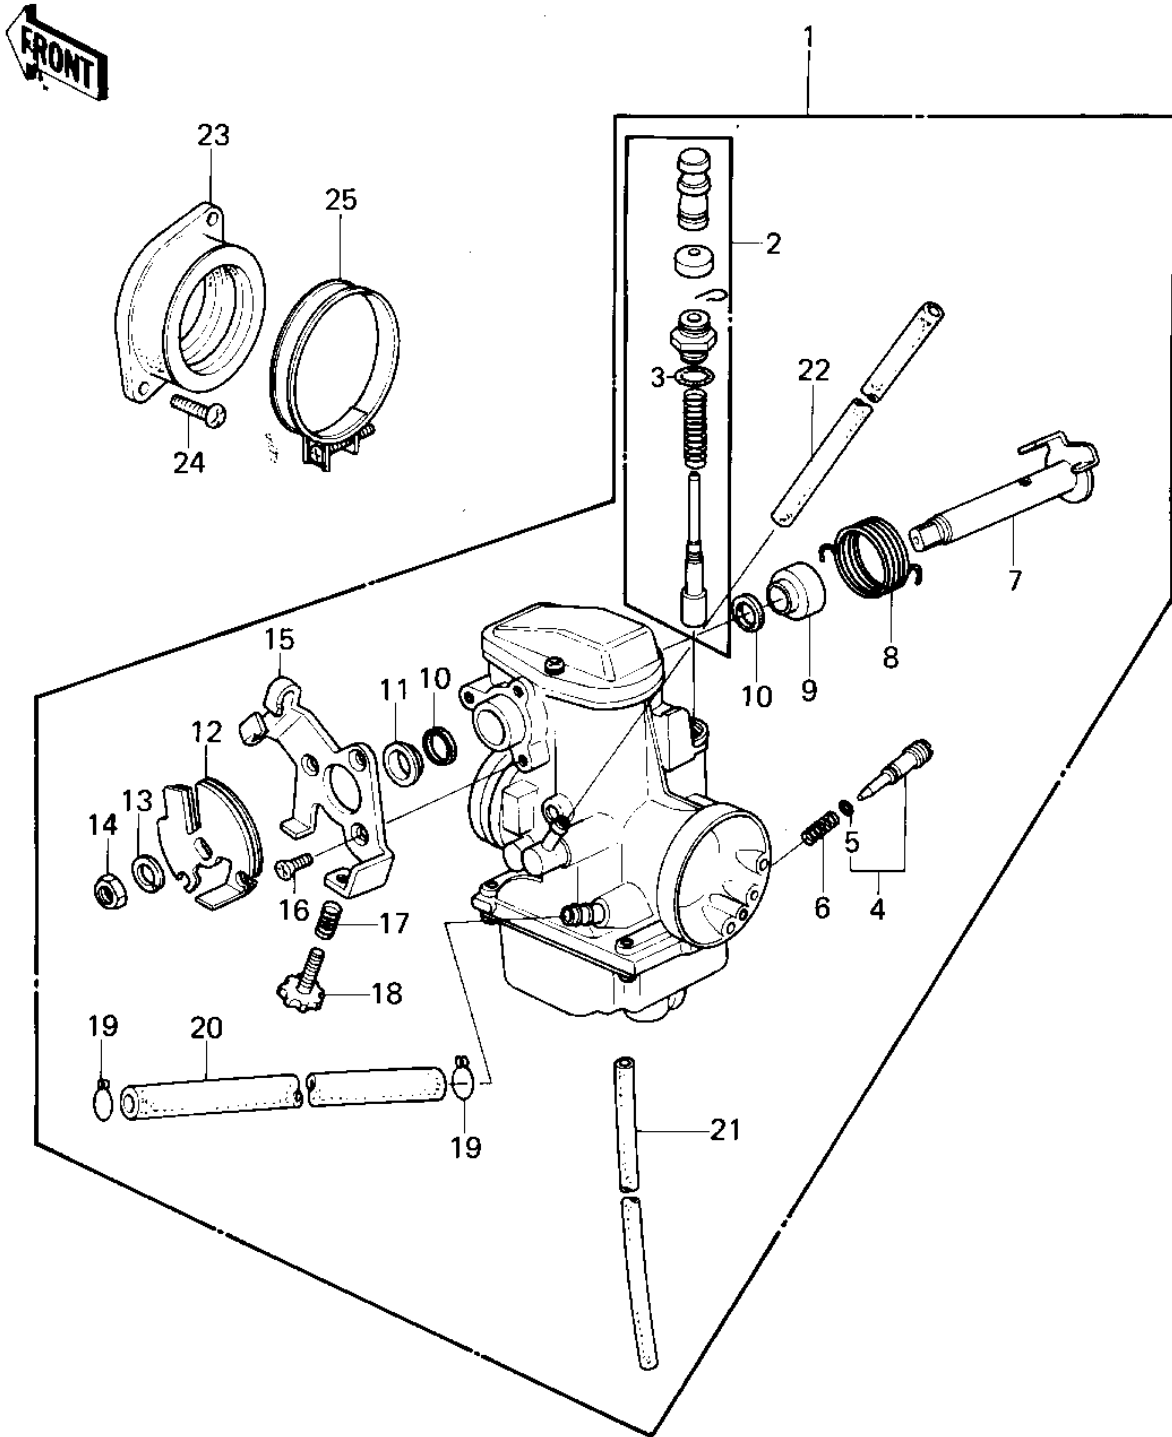

1979 KLX250 PARTS DIAGRAM

CARBURETOR ASSY

1979 KLX250 PARTS LIST

CARBURETOR ASSY

ITEM NAME	PART NUMBER	QUANTITY
CARBURETOR ASSY (Ref # 1)	16001-1251	1
CARBURETOR ASSY (Ref # 1)	16001-1251	1
PLUNGER,STARTER (Ref # 2)	16016-1026	1
"O" RING,9MM (Ref # 3)	670B1509	1
SCREW,PILOT ADJUST (Ref # 4)	16014-1017	1
"O" RING (Ref # 5)	16038-022	1
SPRING-THR STOP SCREW (Ref # 6)	16022-007	1
SHAFT,THROTTLE (Ref # 7)	16041-1010	1
SPRING,THROTTLE VALVE (Ref # 8)	92081-1184	1
GUIDE,RETURN SPRING (Ref # 9)	92026-1060	1
OIL SEAL THROTTLE (Ref # 10)	11009-1157	2
COLLAR,B (Ref # 11)	16073-003	1
LEVER,THROTTLE (Ref # 12)	13168-1049	1
WASHER SPRING 8MM (Ref # 13)	461F0800	1
NUT 8MM (Ref # 14)	315B0800	1
BRACKET,THROTTLE CABL (Ref # 15)	11034-1585	1
SCREW,CNTSNK HD,5X14 (Ref # 16)	221B0514A	3
SPRING,THROTTLE ADJST (Ref # 17)	16022-010	1
SCREW,THROTTLE STOP (Ref # 18)	16021-1016	1
CLAMP,HOSE (Ref # 19)	92037-1184	2
TUBE,7.5X12.5X225 (Ref # 20)	92059-1123	1
HOSE,OVERFLOW,3,5X450 (Ref # 21)	92059-1095	1
HOSE,AIR VENT,4.5X250 (Ref # 22)	92059-1096	1
HOLDER,CARBURETOR (Ref # 23)	16065-1024	1
SCREW PAN HEAD 6X14 (Ref # 24)	220B0614	2
CLAMP,57M/M (Ref # 25)	92037-1006	1