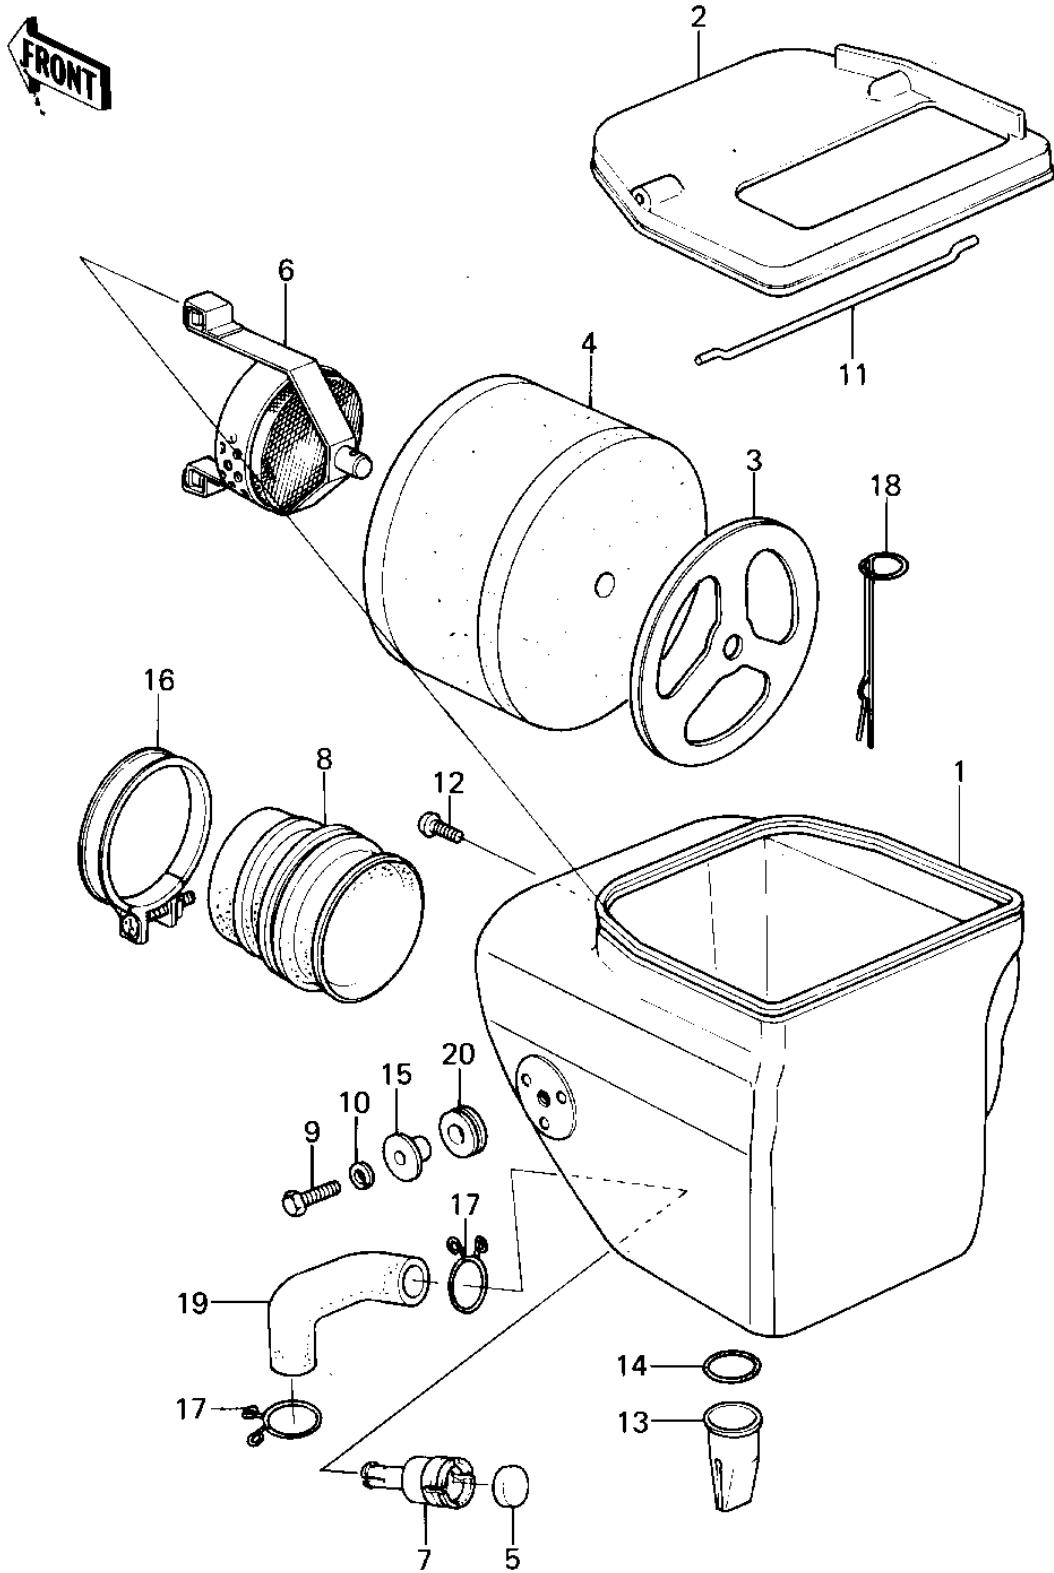

1979 KLX250 PARTS DIAGRAM

AIR CLEANER

1979 KLX250 PARTS LIST

AIR CLEANER

ITEM NAME	PART NUMBER	QUANTITY
CASE-AIR FILTER (Ref # 1)	11011-5003	1
CAP,AIR CLEANER (Ref # 2)	11012-1090	1
CAP,CLEANER ELEMENT (Ref # 3)	11012-1093	1
ELEMENT,AIR CLNR (Ref # 4)	11013-1022	1
ELEMENT,AIR CLNR (Ref # 5)	11013-1026	1
BRACKET,CLEANER ELMNT (Ref # 6)	11034-1562	1
HOLDER,BREATHER ELMNT (Ref # 7)	13091-1060	1
DUCT,AIR CLEANER (Ref # 8)	14073-1028	1
BOLT-UPSET,6X20 (Ref # 9)	112G0620	3
WASHER SPRING 6MM (Ref # 10)	461F0600	3
BAR,AIR CLEANER CAP (Ref # 11)	16149-1007	1
SCREW PAN HEAD 6X12 (Ref # 12)	220B0612	2
BOOT (Ref # 13)	49006-1012	1
"O" RING,20MM (Ref # 14)	670B2020	1
COLLAR (Ref # 15)	92027-194	3
CLAMP (Ref # 16)	92037-171	1
CLAMP,BREATHER TUBE (Ref # 17)	92037-213	2
COTTER,AIR CLEANER (Ref # 18)	92041-1001	1
TUBE,BREATHER (Ref # 19)	92059-1004	1
DAMPER RUBBER (Ref # 20)	92075-076	3