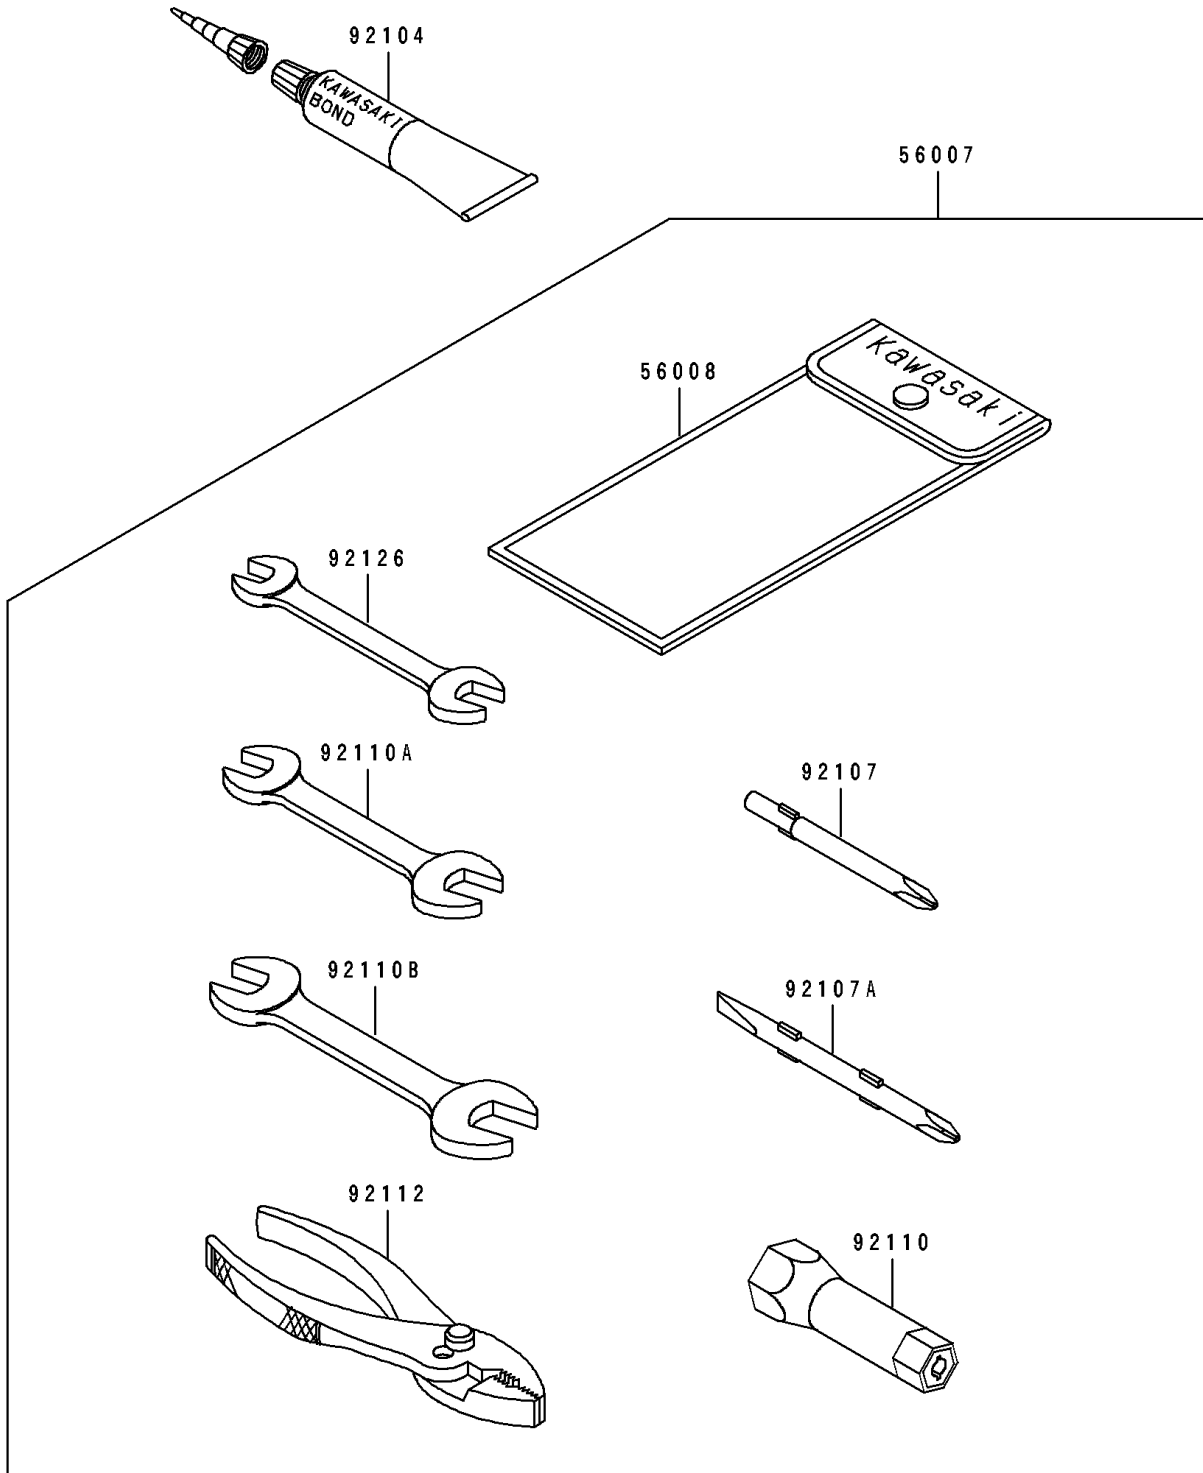

1991 650 SX PARTS DIAGRAM

Tool

F3182

1991 650 SX PARTS LIST

Tool

ITEM NAME	PART NUMBER	QUANTITY
TOOLKIT (Ref # 56007)	56007-3707	1
BAG,TOOL (Ref # 56008)	56008-1007	1
GASKET-LIQUID,TUBE,100G,SILVER (Ref # 92104)	92104-002	AR
TOOL-DRIVER,#3PHILLIPS (Ref # 92107)	92107-005	1
TOOL-DRIVER,#2PHILLIPS&SLOT (Ref # 92107A)	92107-1051	1
TOOL-WRENCH,BOX,21MM (Ref # 92110)	92110-1113	1
TOOL-WRENCH,OPEN END,10X12 (Ref # 92110A)	92110-1152	1
TOOL-WRENCH,OPEN END,14X17 (Ref # 92110B)	92110-1153	1
TOOL-PLIERS (Ref # 92112)	92112-003	1
TOOL-WRENCH,OPEN END,8X10 (Ref # 92126)	92126-001	1