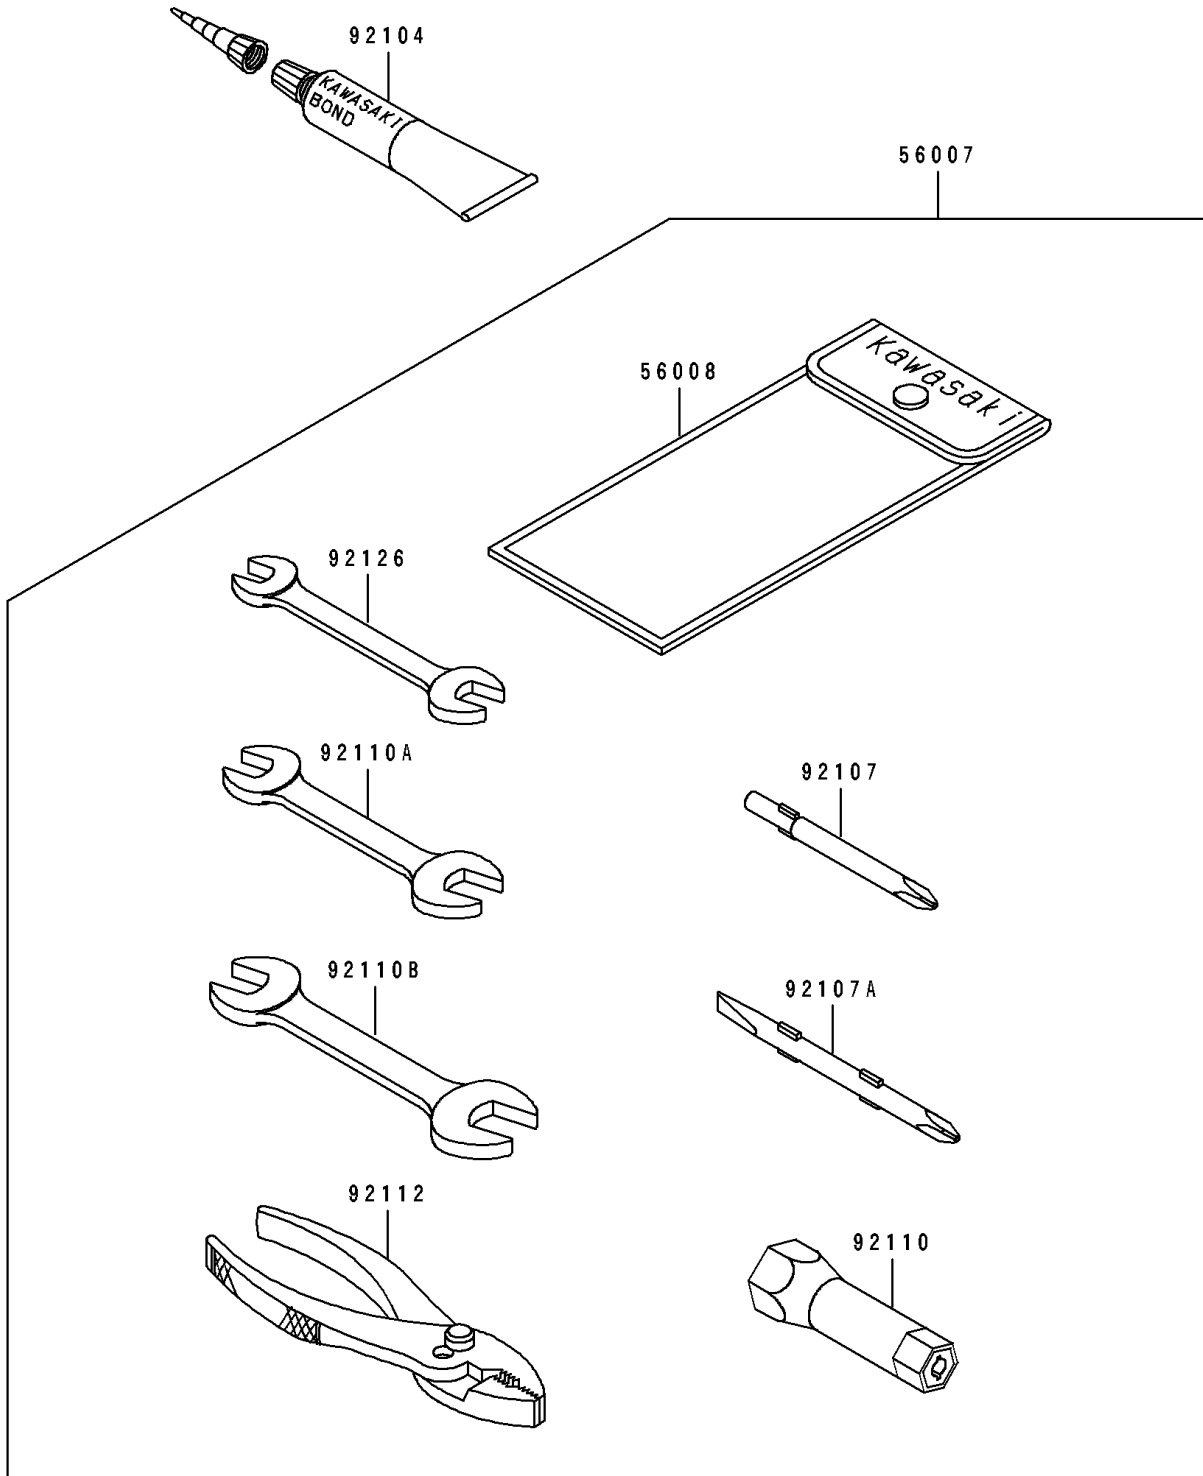

# 1991 650 SX PARTS DIAGRAM

Tool

F3182

## 1991 650 SX PARTS LIST

### Tool

ITEM NAME	PART NUMBER	QUANTITY
TOOLKIT (Ref # 56007)	56007-3707	1
BAG,TOOL (Ref # 56008)	56008-1007	1
GASKET-LIQUID,TUBE,100G,SILVER (Ref # 92104)	92104-002	AR
TOOL-DRIVER,#3PHILLIPS (Ref # 92107)	92107-005	1
TOOL-DRIVER,#2PHILLIPS&SLOT (Ref # 92107A)	92107-1051	1
TOOL-WRENCH,BOX,21MM (Ref # 92110)	92110-1113	1
TOOL-WRENCH,OPEN END,10X12 (Ref # 92110A)	92110-1152	1
TOOL-WRENCH,OPEN END,14X17 (Ref # 92110B)	92110-1153	1
TOOL-PLIERS (Ref # 92112)	92112-003	1
TOOL-WRENCH,OPEN END,8X10 (Ref # 92126)	92126-001	1