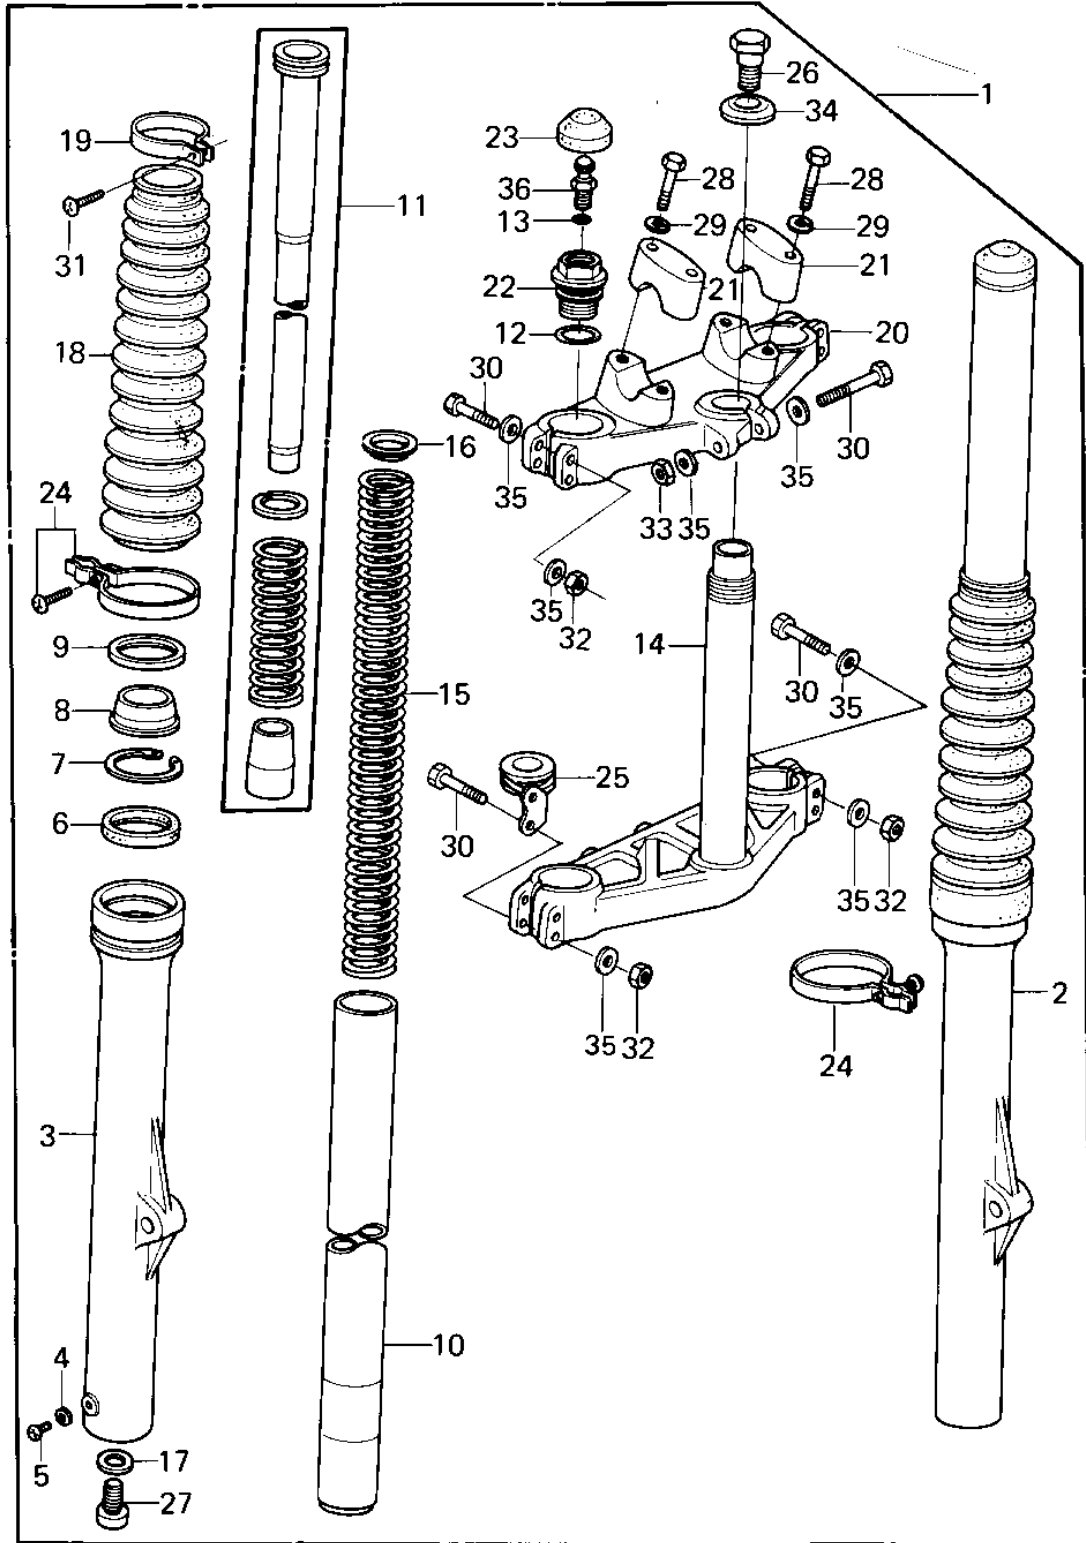

1979 KLX250 PARTS DIAGRAM

FRONT FORK (KLX250-A1)

1979 KLX250 PARTS LIST

FRONT FORK (KLX250-A1)

ITEM NAME	PART NUMBER	QUANTITY
FORK-FRONT (Ref # 1)	44001-1088	1
TUBE,RH,FORK OUTER (Ref # 2)	44006-1030	1
TUBE,LH,FORK OUTER (Ref # 3)	44005-1030	1
GASKET FORK DRAIN PLG (Ref # 4)	44045-002	2
SCREW PAN HEAD 4X8 (Ref # 5)	220B0408	2
OIL,SEAL,FORK OUTER (Ref # 6)	92049-1009	2
RING,SNAP,FORK OUTER (Ref # 7)	92033-1005	2
DUST SHIELD,FORK (Ref # 8)	92093-1007	2
CASE,DUST SHIELD (Ref # 9)	32099-1002	2
TUBE,FORK INNER (Ref # 10)	44013-1026	2
CYLINDER-FORK (Ref # 11)	44022-1030	2
"O" RING,FORK TOP (Ref # 12)	92055-1051	2
"O" RING,AIR VALVE (Ref # 13)	92055-1018	2
STEM,STEERING (Ref # 14)	44037-1021	1
SPRING,FORK (Ref # 15)	44026-1038	2
GUIDE,FORK SPRING (Ref # 16)	44028-1004	2
GASKET,FORK CYLINDER (Ref # 17)	44045-057	2
BOOTS,FORK (Ref # 18)	49006-1009	2
BAND,BOOTS (Ref # 19)	92072-1008	2
HEAD,STEERING STEM (Ref # 20)	44039-1018	1
HOLDER,HANDLE BAR (Ref # 21)	46012-1003	2
CAP,FORK TOP (Ref # 22)	44029-1011	2
CAP,RUBBER,FORK TOP (Ref # 23)	44029-1009	2
BAND,BOOTS L.H. (Ref # 24)	92072-1011	2
CLAMP,CABLE (Ref # 25)	92072-1027	1
BOLT,FORK TOP (Ref # 26)	44041-065	1
BOLT-FORK CYLINDER (Ref # 27)	44041-040	2
BOLT (Ref # 28)	92001-1578	4
WASHER SPRING 8MM (Ref # 29)	461F0800	4

1979 KLX250 PARTS LIST

FRONT FORK (KLX250-A1)

ITEM NAME	PART NUMBER	QUANTITY
BOLT FLANGED 8X55 (Ref # 30)	92001-1398	9
SCREW-PAN-CROS (Ref # 31)	220B0420	2
NUT 8MM (Ref # 32)	311G0800	8
NUT,LOCK,8MM (Ref # 33)	92015-1124	1
WASHER (Ref # 34)	44043-052	1
WASHER PLAIN 8MM (Ref # 35)	410B0800	16
VALVE ASSY,AIR (Ref # 36)	16126-1003	2