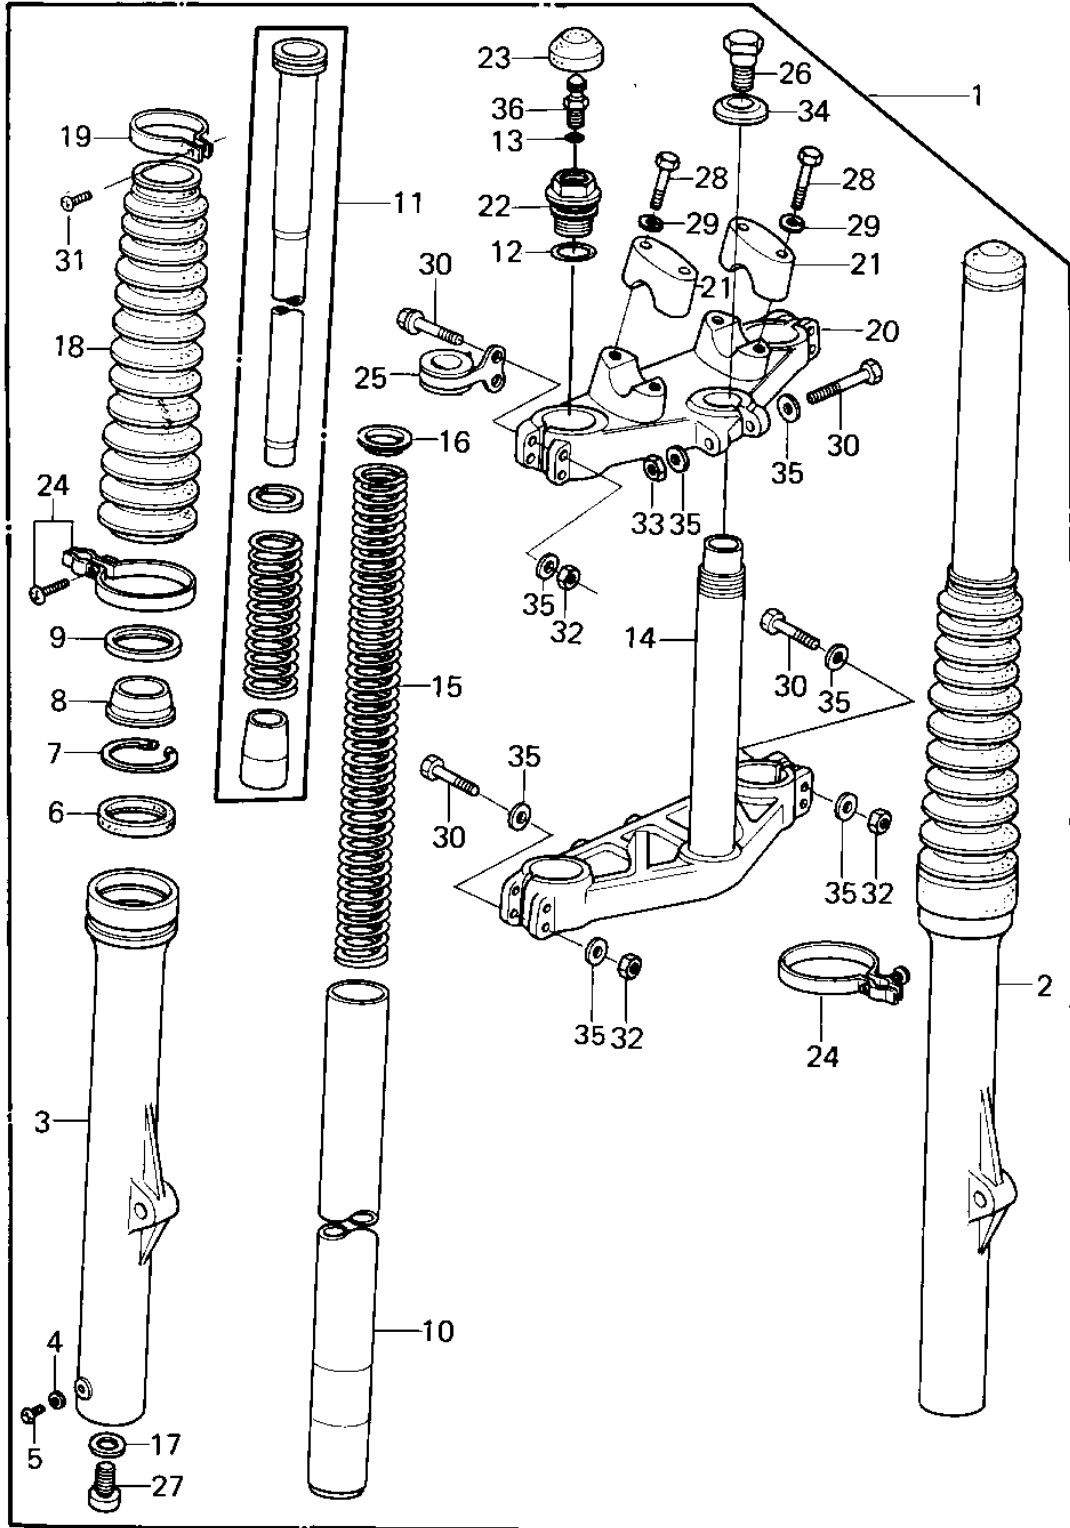

1979 KLX250 PARTS DIAGRAM

FRONT FORK (KLX250-A2)

1979 KLX250 PARTS LIST

FRONT FORK (KLX250-A2)

ITEM NAME	PART NUMBER	QUANTITY
FORK-FRONT (Ref # 1)	44001-1145	1
TUBE,RH,FORK OUTER (Ref # 2)	44006-1030	1
TUBE,LH,FORK OUTER (Ref # 3)	44005-1030	1
GASKET FORK DRAIN PLG (Ref # 4)	44045-002	2
SCREW PAN HEAD 4X8 (Ref # 5)	220B0408	2
OIL,SEAL,FORK OUTER (Ref # 6)	92049-1009	2
RING,SNAP,FORK OUTER (Ref # 7)	92033-1005	2
DUST SHIELD,FORK (Ref # 8)	92093-1007	2
CASE,DUST SHIELD (Ref # 9)	32099-1002	2
TUBE,FORK INNER (Ref # 10)	44013-1026	2
CYLINDER-FORK (Ref # 1)	44022-1030	2
"O" RING,FORK TOP (Ref # 12)	92055-1051	2
"O" RING,AIR VALVE (Ref # 13)	92055-1018	2
STEM,STEERING (Ref # 14)	44037-1021	1
SPRING,FORK (Ref # 15)	44026-1038	2
GUIDE,FORK SPRING (Ref # 16)	44028-1004	2
GASKET,FORK CYLINDER (Ref # 17)	44045-057	2
BOOTS,FORK (Ref # 18)	49006-1009	2
BAND,BOOTS (Ref # 19)	92072-1008	2
HEAD,STEERING STEM (Ref # 20)	44039-1018	1
HOLDER,HANDLE BAR (Ref # 21)	46012-1003	2
CAP,FORK TOP (Ref # 22)	44029-1011	2
CAP,RUBBER,FORK TOP (Ref # 23)	44029-1009	2
BAND,BOOTS L.H. (Ref # 24)	92072-1011	2
CLAMP,CABLE (Ref # 25)	92072-1040	1
BOLT,FORK TOP (Ref # 26)	44041-065	1
BOLT-FORK CYLINDER (Ref # 27)	44041-040	2
BOLT (Ref # 28)	92001-1578	4
WASHER SPRING 8MM (Ref # 29)	461F0800	4

1979 KLX250 PARTS LIST

FRONT FORK (KLX250-A2)

ITEM NAME	PART NUMBER	QUANTITY
SCREW-PAN-CROS (Ref # 30)	220B0420	2
SCREW-PAN-CROS (Ref # 31)	220B0420	2
NUT 8MM (Ref # 32)	311G0800	8
NUT,LOCK,8MM (Ref # 33)	92015-1124	1
WASHER (Ref # 34)	44043-052	1
WASHER PLAIN 8MM (Ref # 35)	410B0800	16
VALVE ASSY,AIR (Ref # 36)	16126-1003	2