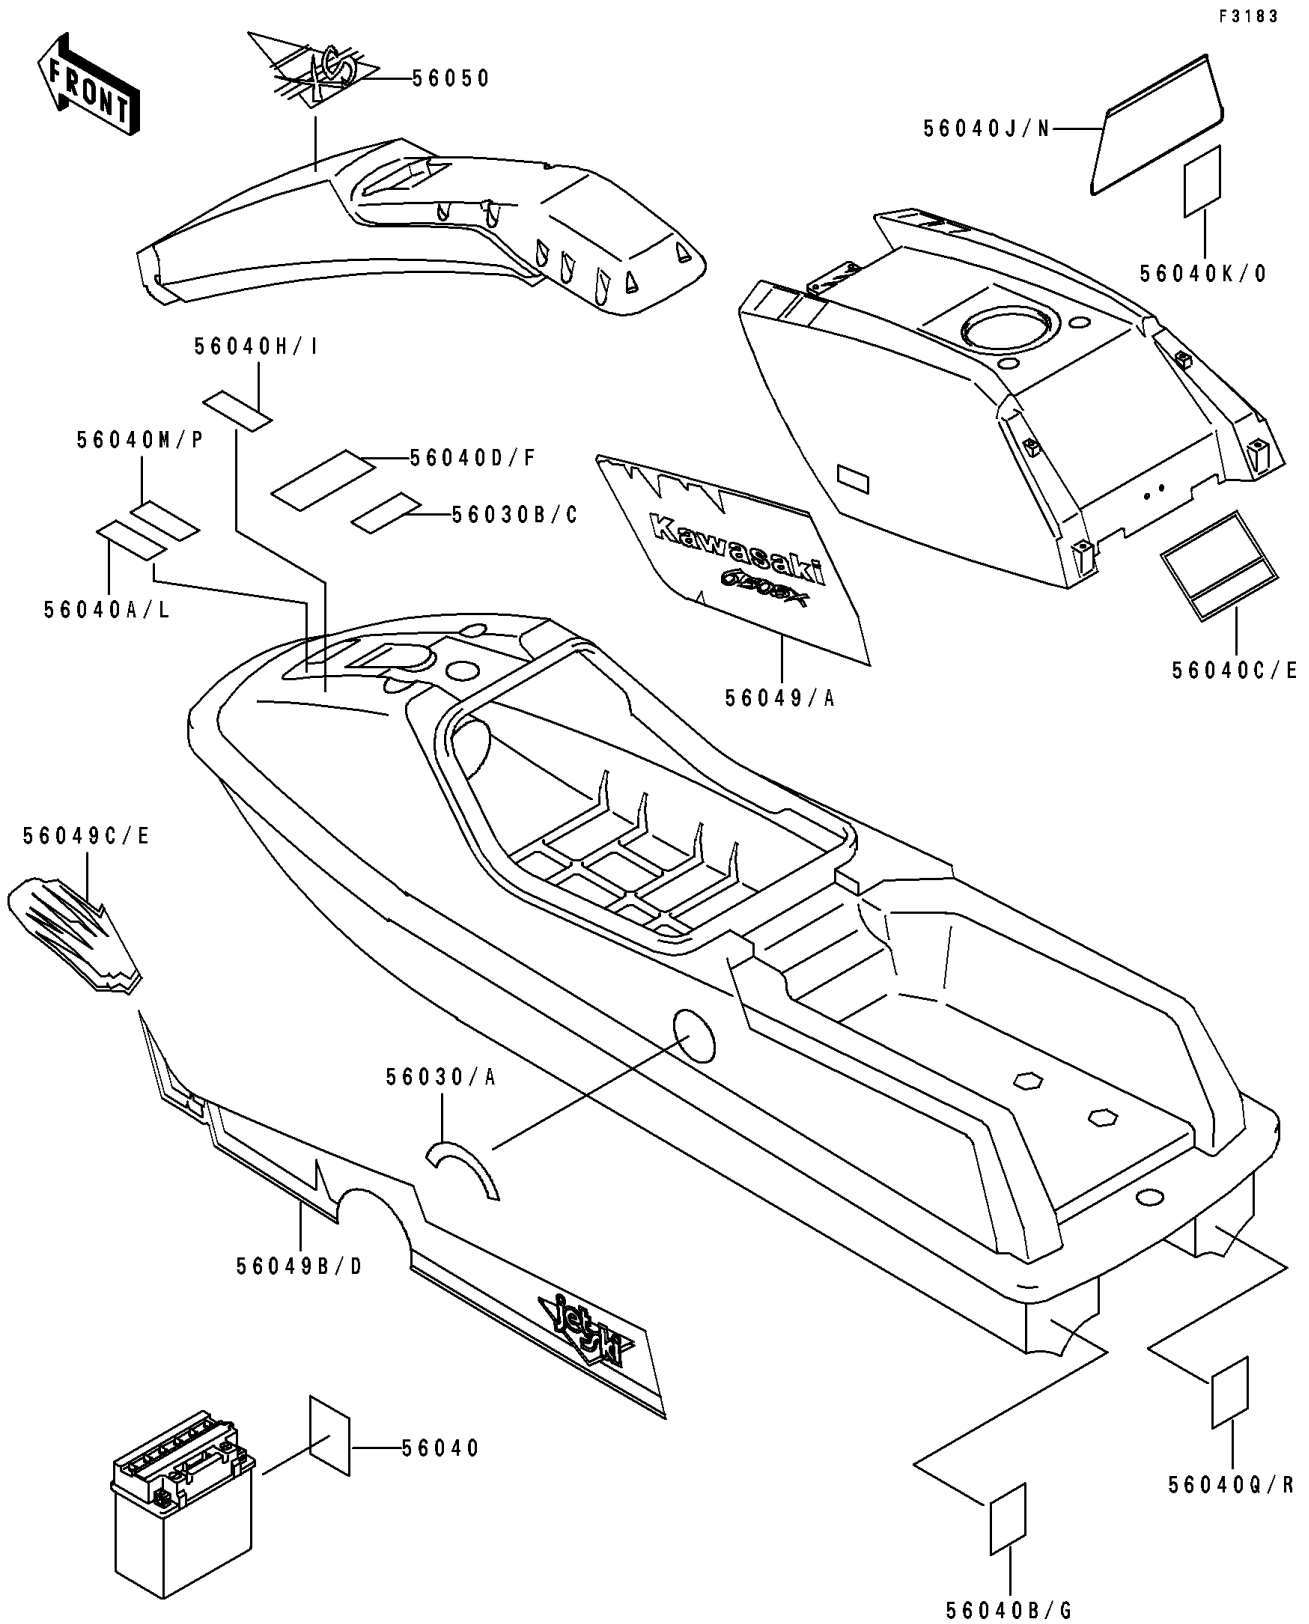

1991 650 SX PARTS DIAGRAM

Label

1991 650 SX PARTS LIST

Label

ITEM NAME	PART NUMBER	QUANTITY
LABEL,FIRE EXTINGUISHER (Ref # 56030)	56030-3726	1
LABEL,FIRE EXTINGUISHER(FRENCH (Ref # 56030A)	56030-3738	1
LABEL,OIL RECOMMENDED (Ref # 56030B)	56030-3761	1
LABEL,OIL RECOMMENDED(FRENCH) (Ref # 56030C)	56030-3765	1
LABEL,BATTERY CAUTION(FRENCH) (Ref # 56040)	56040-1106	1
LABEL-WARNING,JET PUMP (Ref # 56040B)	56040-3798	1
LABEL-WARNING,IMPORTANT SAFETY (Ref # 56040C)	56040-3814	1
LABEL-WARNING,BREAK IN (Ref # 56040D)	56040-3824	1
LABEL-WARNING,(FRENCH) (Ref # 56040E)	56040-3864	1
LABEL,OIL CAUTION(FRENCH) (Ref # 56040F)	56040-3865	1
LABEL,NOZZLE CHECK(FRENCH) (Ref # 56040G)	56040-3876	1
LABEL-WARNING,FUEL SUPPLY (Ref # 56040H)	56040-3902	1
LABEL,FUEL SUPPLY(FRENCH) (Ref # 56040I)	56040-3904	1
PATTERN,ENGINE HOOD,LH (Ref # 56049)	56049-1759	1
PATTERN,ENGINE HOOD,RH (Ref # 56049A)	56049-1760	1
PATTERN,DECK,LH,RR (Ref # 56049B)	56049-1778	1
PATTERN,DECK,LH,FR (Ref # 56049C)	56049-1779	1
PATTERN,DECK,RH,RR (Ref # 56049D)	56049-1780	1
PATTERN,DECK,RH,FR (Ref # 56049E)	56049-1781	1
MARK,HANDLE POLE,SX (Ref # 56050)	56050-1574	1