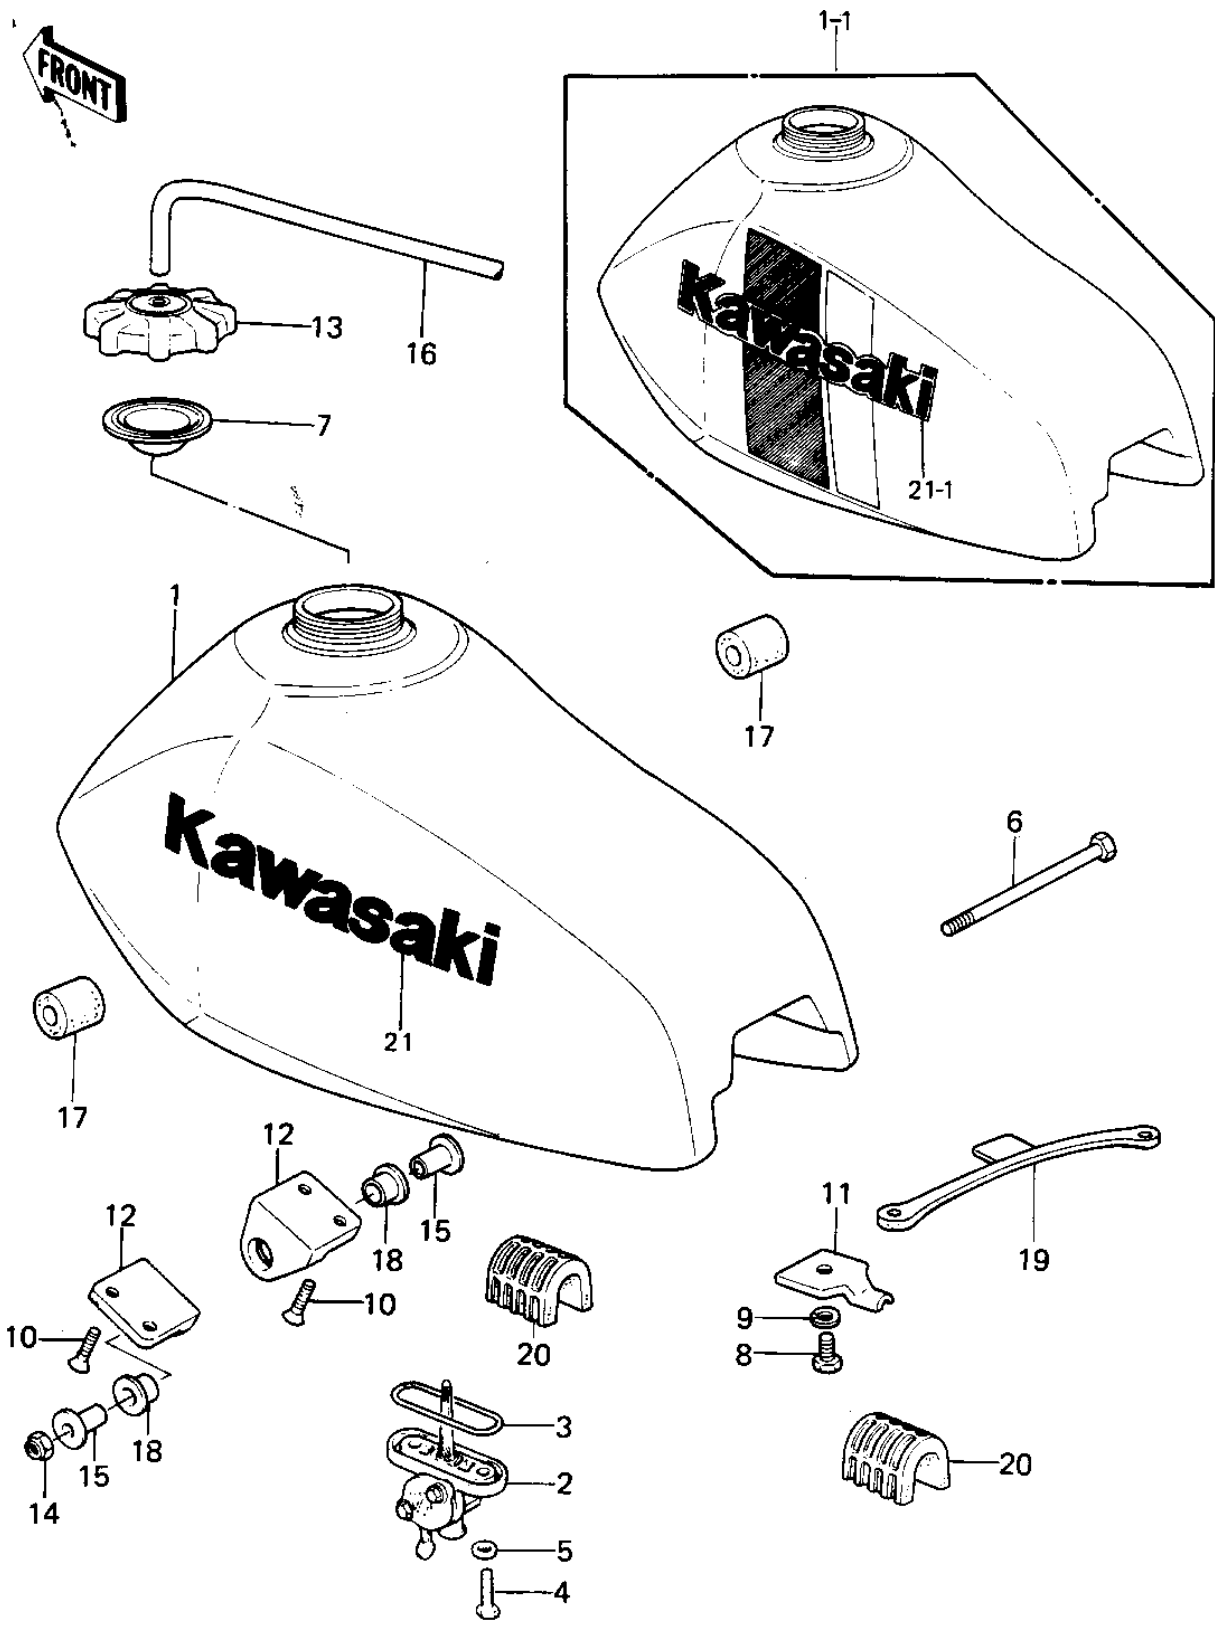

1979 KLX250 PARTS DIAGRAM

FUEL TANK

1979 KLX250 PARTS LIST

FUEL TANK

ITEM NAME	PART NUMBER	QUANTITY
TANK-FUEL,L.GREEN (Ref # 1)	51001-1080-6W	1
TANK-FUEL,L.GREEN (Ref # 1-1)	51001-5106-6W	1
COCK ASSY,FUEL (Ref # 2)	51023-4002	1
"O" RING (Ref # 3)	51039-003	1
BOLT,6X20,FUEL TAP (Ref # 4)	92001-1091	2
WASHER-PLAIN (Ref # 5)	92022-183	2
BOLT-UPSET,6X105 (Ref # 6)	112G06105	1
GASKET,FUEL TANK (Ref # 7)	11009-1452	1
BOLT,6X10 (Ref # 8)	112G0610	1
WASHER SPRING 6MM (Ref # 9)	461F0600	1
SCREW CNTSNK HD 6X14 (Ref # 10)	221B0614	4
BRACKET,FUEL TANK (Ref # 11)	32052-1009	1
BRACKET,FUEL TANK (Ref # 12)	32052-1010	2
CAP-TANK,FUEL (Ref # 13)	51049-1006	1
NUT (Ref # 14)	92019-008	1
SPACER,FUEL TANK (Ref # 15)	92026-1015	2
TUBE,VINYL (Ref # 16)	92059-1022	1
DAMPER RUBBER,FUEL (Ref # 17)	92075-1047	2
DAMPER RUBBER,FUEL (Ref # 18)	92075-1048	2
BAND,FUEL TANK (Ref # 19)	92072-1033	1
DAMPER RUBBER,FUEL (Ref # 20)	92075-1027	2
DECAL,FUEL TANK (Ref # 21)	56014-1023	2
EMBLEM,LH (Ref # 21-1)	56014-4005	1
EMBLEM,RH (Ref # 21-1)	56014-4006	1