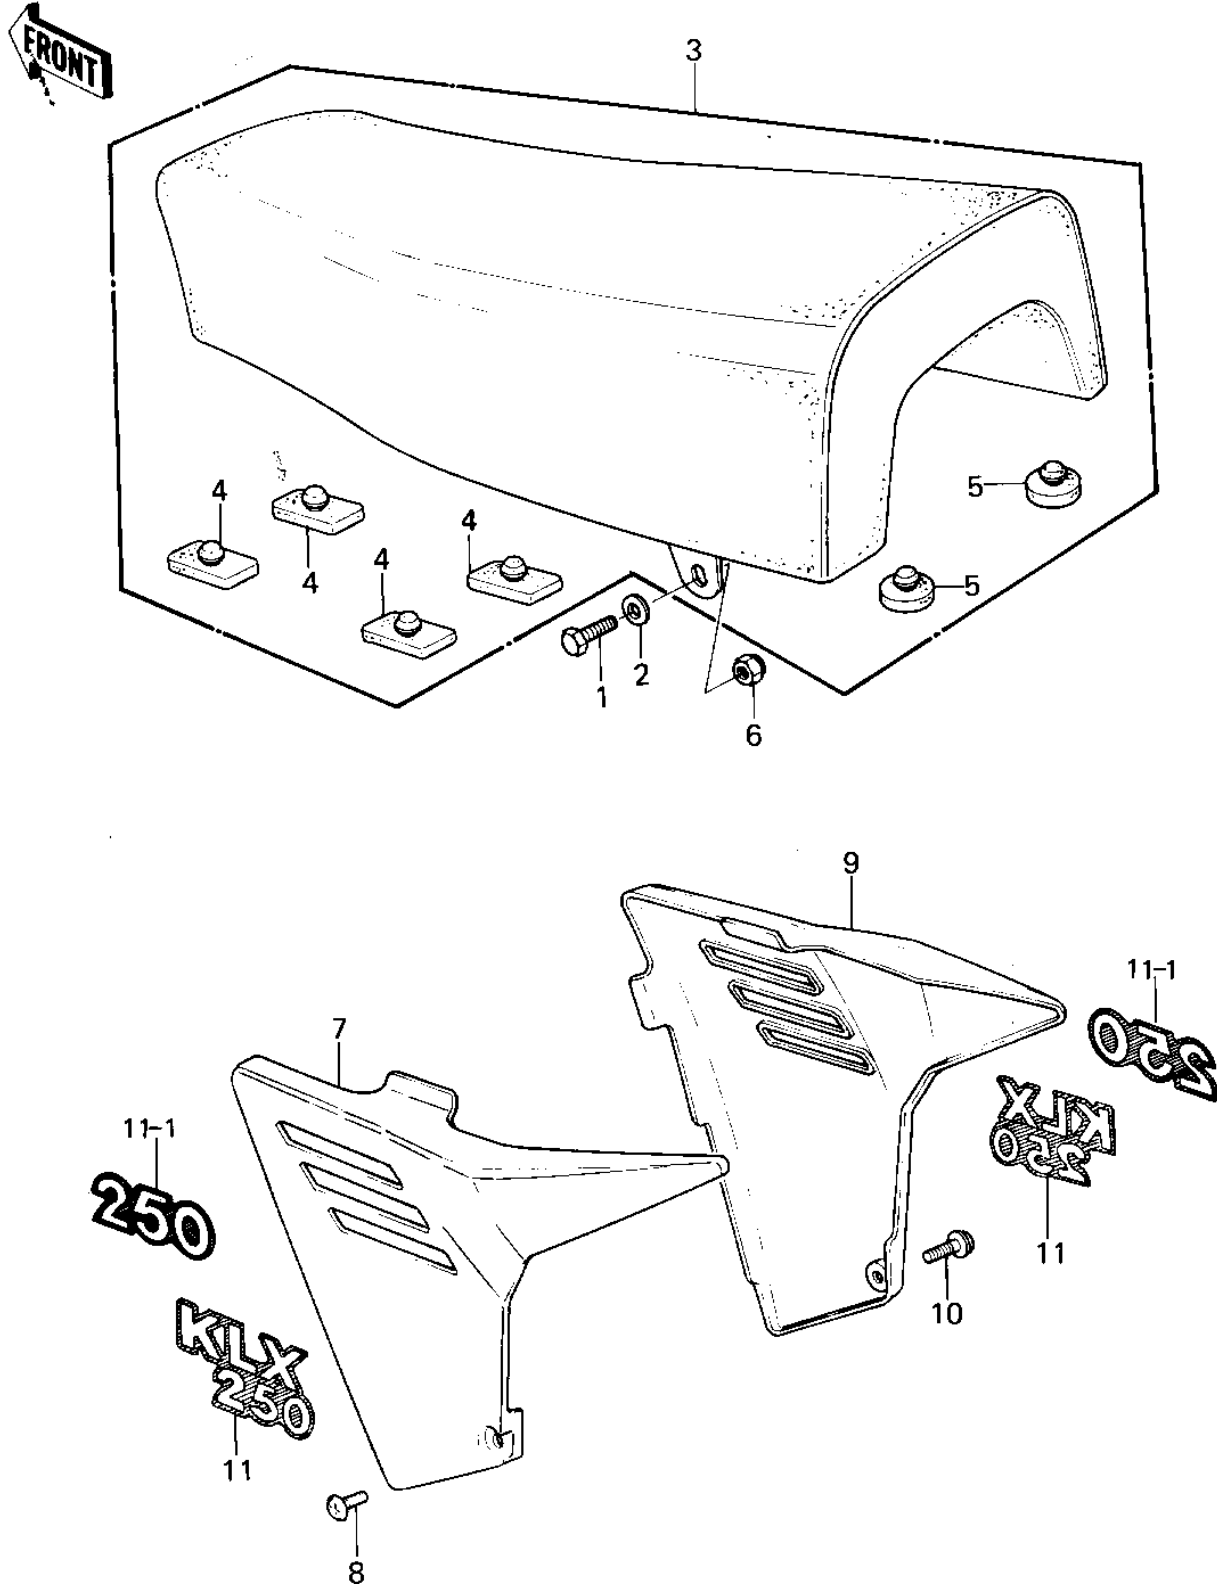

1979 KLX250 PARTS DIAGRAM

SEAT/SIDE COVERS

1979 KLX250 PARTS LIST

SEAT/SIDE COVERS

ITEM NAME	PART NUMBER	QUANTITY
BOLT-SMALL-UPSET 8X25 (Ref # 1)	115G0825	2
WASHER PLAIN 8MM (Ref # 2)	411B0800	2
SEAT-ASSY,DUAL (Ref # 3)	53001-1062	1
DAMPER RUBBER,SEAT (Ref # 4)	92075-1054	4
DAMPER RUBBER (Ref # 5)	92075-281	2
NUT,LOCK,8MM (Ref # 6)	92015-1124	2
COVER,SIDE,L.H,GREEN (Ref # 7)	36001-1074-6W	1
SCREW,6X14 (Ref # 8)	92009-1287	1
COVER,SIDE,R.H,GREEN (Ref # 9)	36001-1075-6W	1
SCREW,6X14 (Ref # 10)	92009-1287	1
MARK,SIDE COVER (Ref # 11)	56018-1125	2
MARK,SIDE COVER,"250" (Ref # 11-1)	56018-1139	2