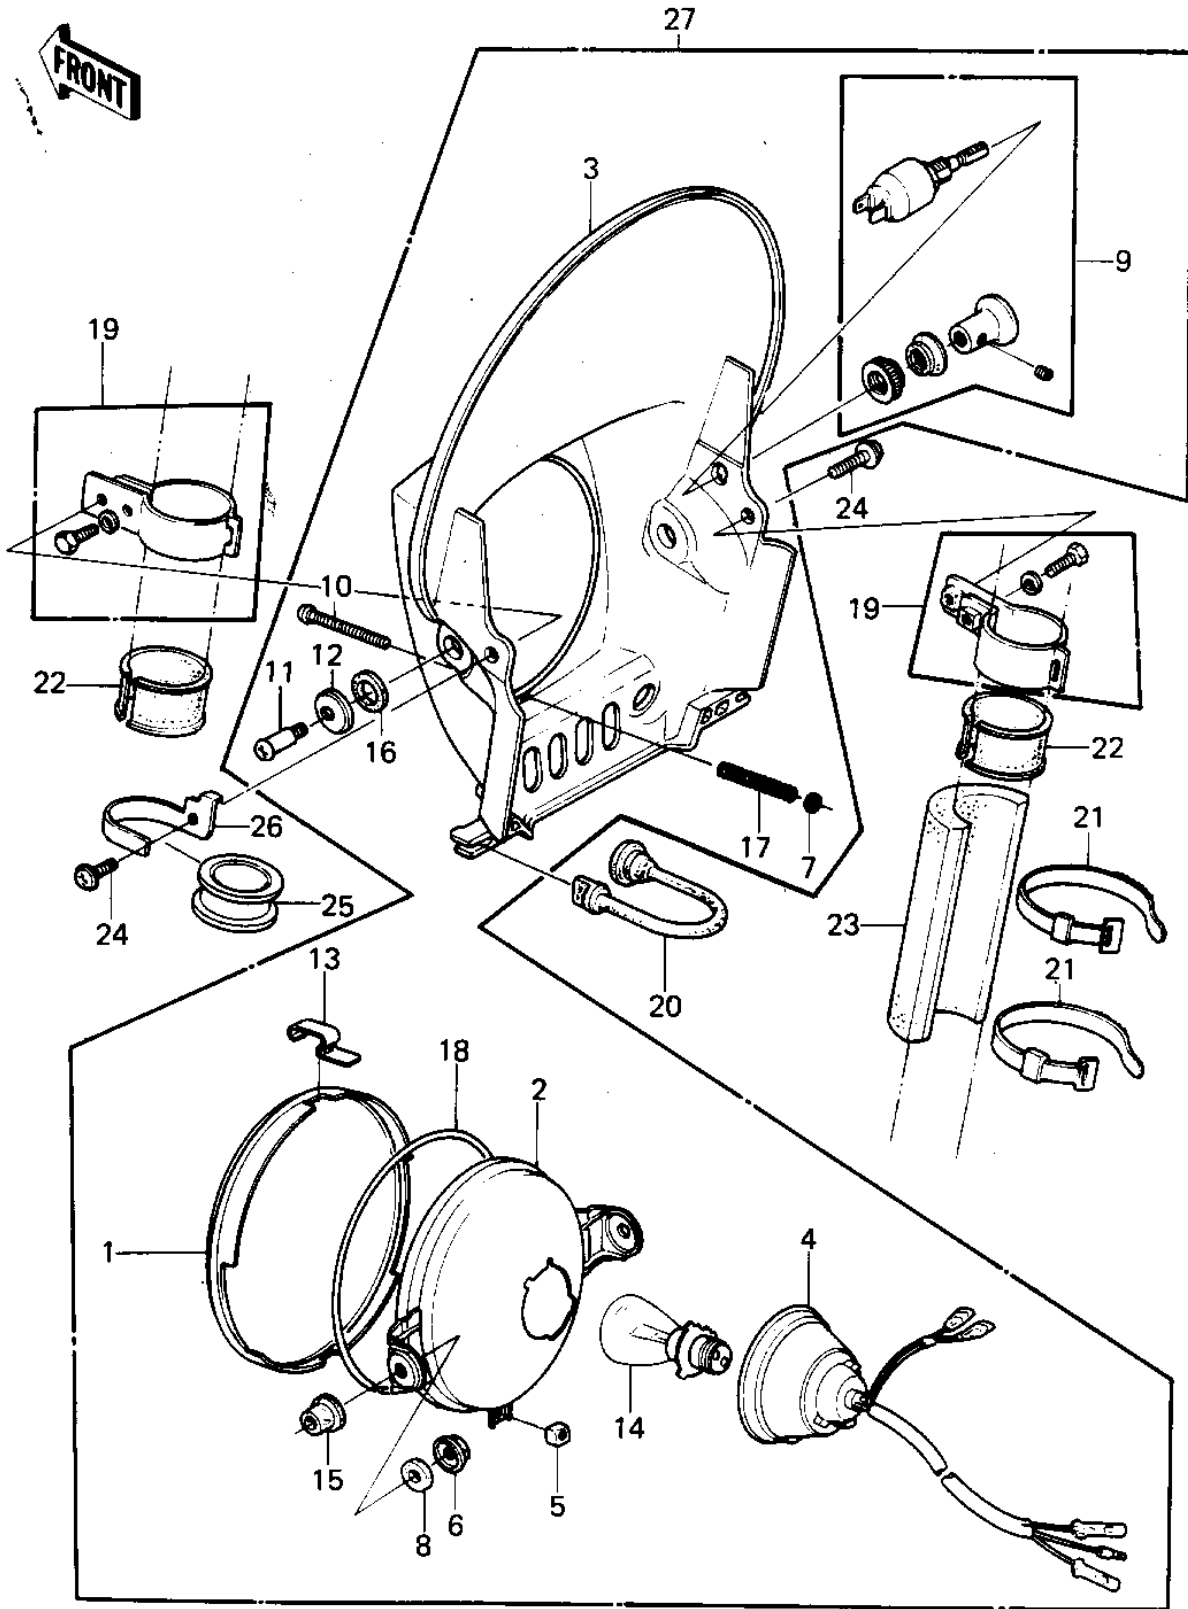

# 1979 KLX250 PARTS DIAGRAM

HEADLIGHT (OPTIONAL FOR KLX250-A1)

# 1979 KLX250 PARTS LIST

HEADLIGHT (OPTIONAL FOR KLX250-A1)

ITEM NAME	PART NUMBER	QUANTITY
COVER,HEAD LAMP (Ref # 1)	14025-4002	1
LAMP,HEAD (Ref # 2)	23004-4001	1
BODY-COMP-HEAD LAMP,L (Ref # 3)	23005-5002-7F	1
SOCKET,HEAD LAMP (Ref # 4)	23008-4001	1
NUT,4MM (Ref # 5)	23020-018	1
NUT,HEAD LAMP RIM FIT (Ref # 6)	23020-023	2
WASHER (Ref # 7)	23021-004	1
WASHER-PLAIN,5MM (Ref # 8)	23021-012	2
SWITCH,HEAD LAMP (Ref # 9)	27004-4001	1
SCREW,ADJUSTING,4X43 (Ref # 10)	92009-4002	1
SCREW,HEAD LAMP (Ref # 11)	92009-4003	2
WASHER,HEAD LAMP (Ref # 12)	92022-4005	2
CLAMP,HEAD LAMP (Ref # 13)	92037-4001	3
BULB,6V 35/25W (Ref # 14)	92069-4001	1
DAMPER,HEAD LAMP (Ref # 15)	92075-4009	2
DAMPER,HEAD LAMP (Ref # 16)	92075-4010	2
SPRING,FOCUS ADJUSTNG (Ref # 17)	92081-4003	1
SEAL,HEAD LAMP (Ref # 18)	92093-4001	1
*** N.L.A.*** (Canada) (Ref # 19)	11034-1583	2
BAND,HEAD LAMP (Ref # 20)	92072-077	2
*** N.L.A.*** (Canada) (Ref # 21)	92072-4003	4
92075-1236 (Canada) (Ref # 22)	92075-1206	2
92075-1236 (Canada) (Ref # 23)	92075-1207	2
SCREW,6X14 (Ref # 24)	92009-1287	2
CABLE GUIDE,HEAD LAMP (Ref # 25)	13070-4001	1
CLAMP, CABLE GUIDE (Ref # 26)	92037-4002	1
HEAD LAMP ASSY (Ref # 27)	23001-4001	1