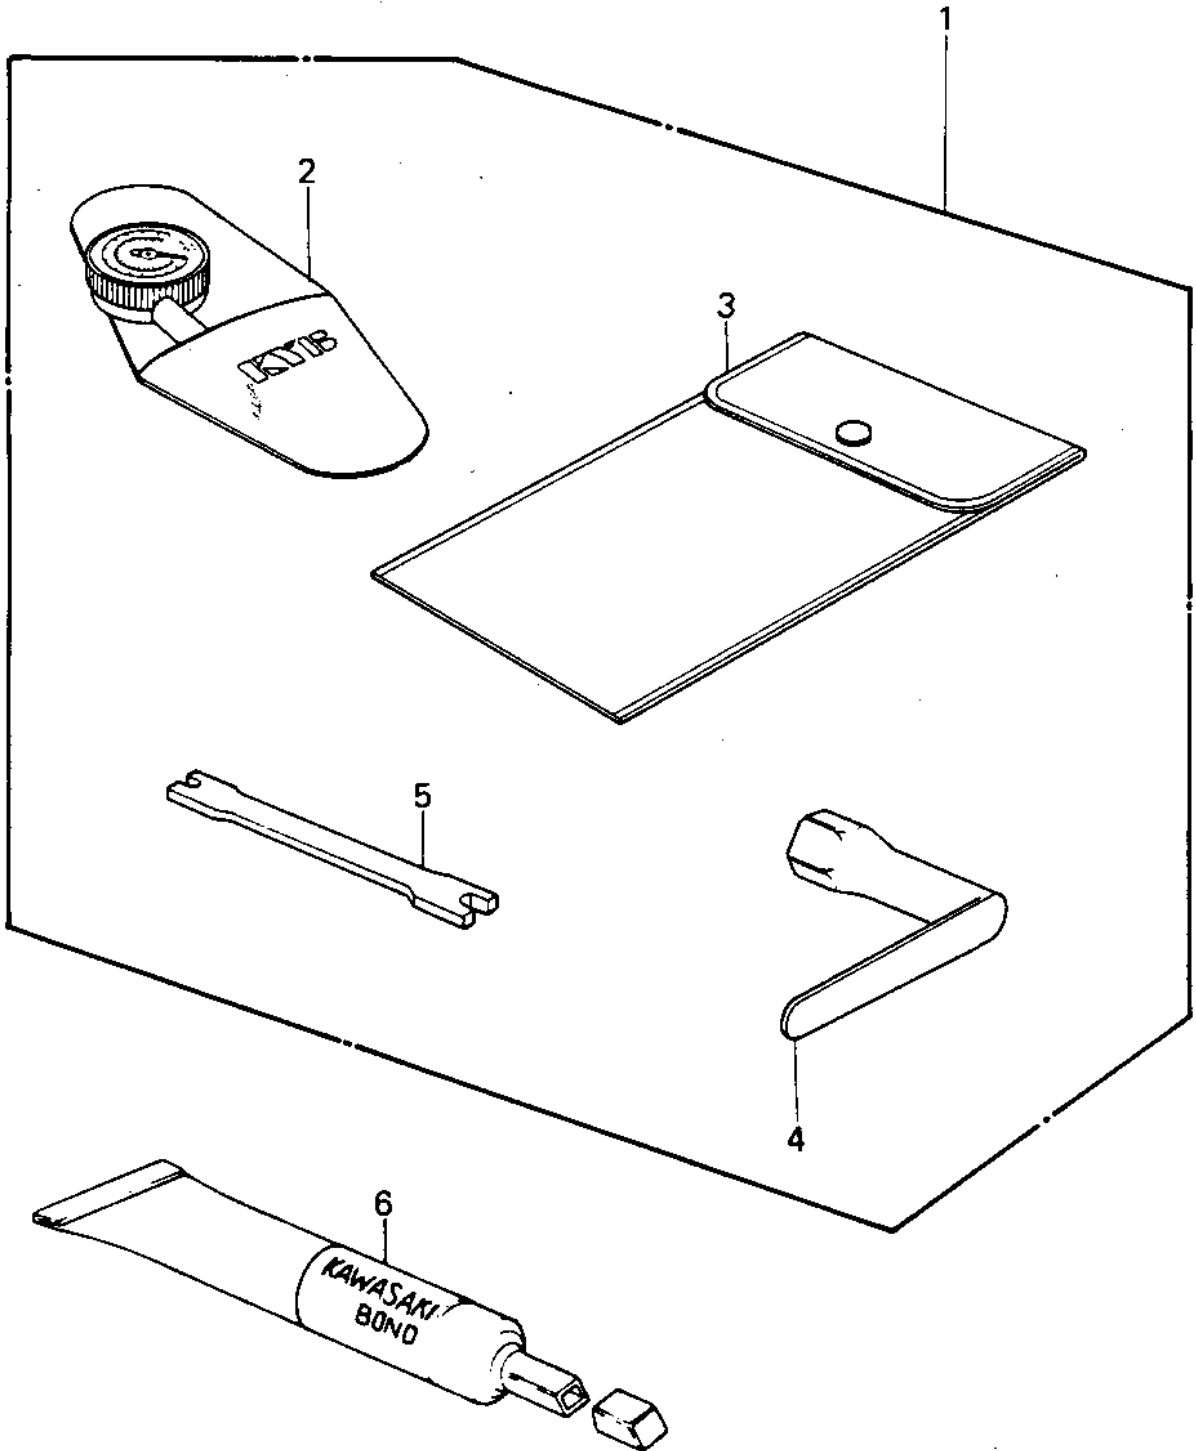

1979 KLX250 PARTS DIAGRAM

OWNER TOOLS

1979 KLX250 PARTS LIST

OWNER TOOLS

ITEM NAME	PART NUMBER	QUANTITY
TOOL KIT (Ref # 1)	56007-1010	1
GAUGE,AIR (Ref # 2)	52005-1003	1
BAG,TOOL (Ref # 3)	56008-008	1
WRENCH,SPARK PLUG (Ref # 4)	92110-019	1
WRENCH SPOKE (Ref # 5)	92110-1016	1
LIQUID GASKET (Ref # 6)	92104-002	(1