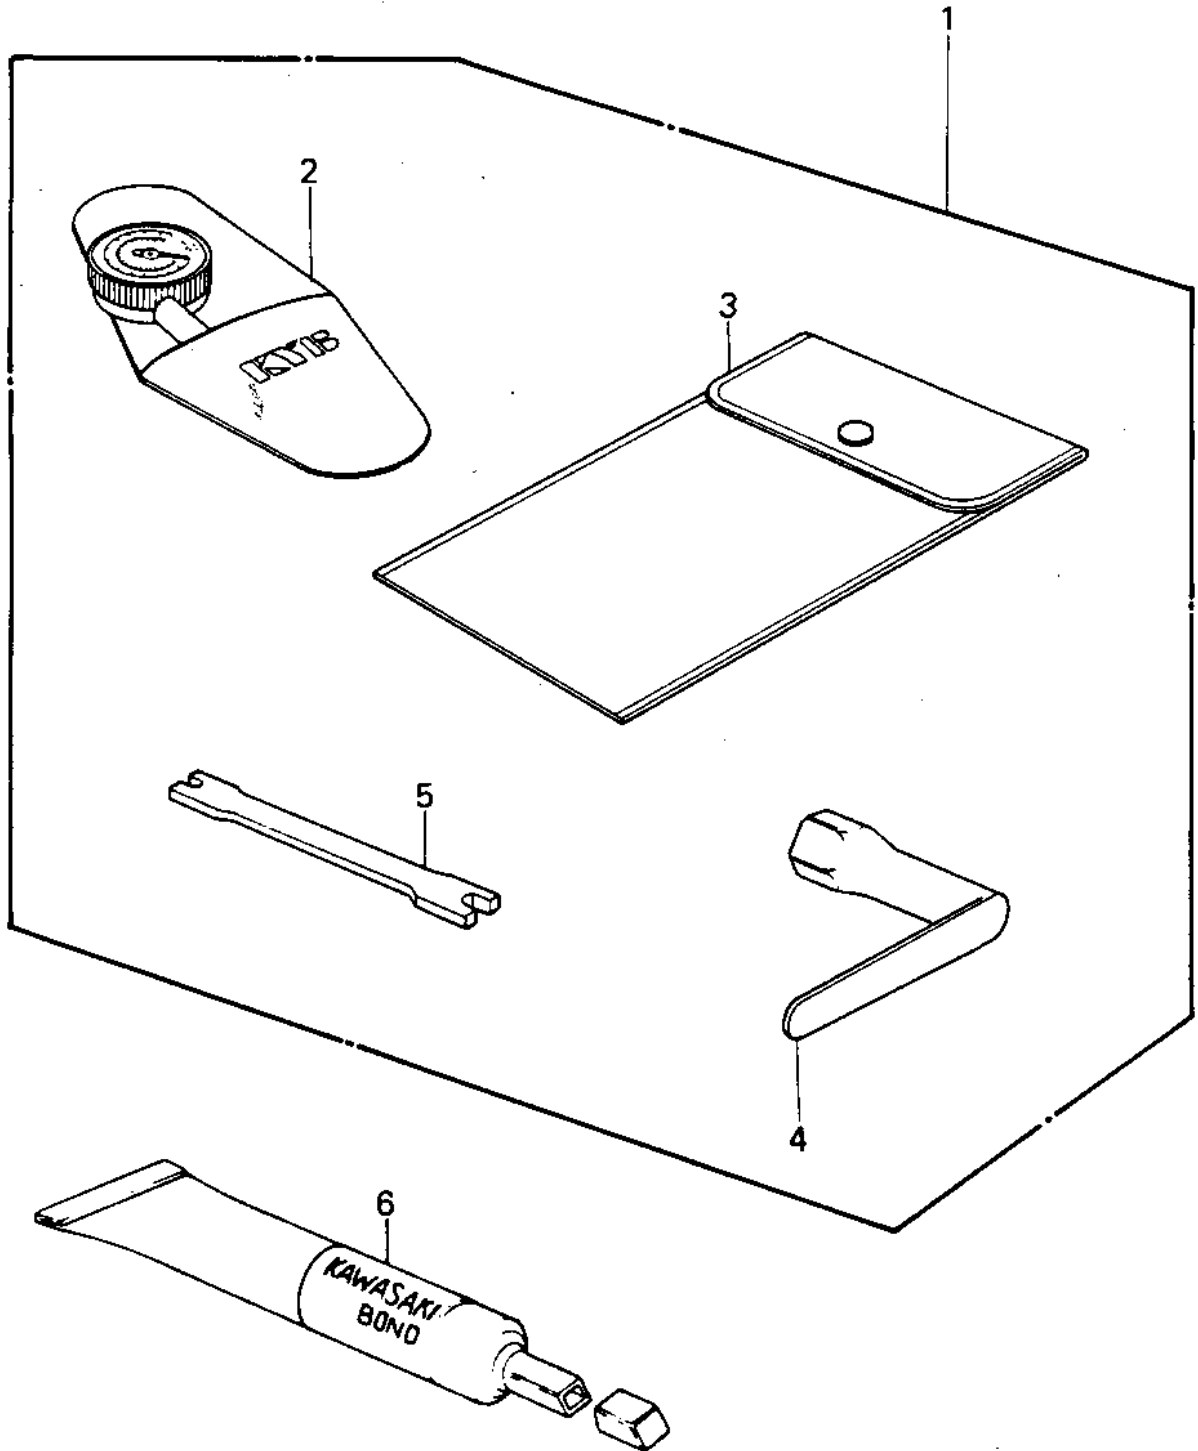

# 1979 KLX250 PARTS DIAGRAM

OWNER TOOLS

# 1979 KLX250 PARTS LIST

## OWNER TOOLS

ITEM NAME	PART NUMBER	QUANTITY
TOOL KIT (Ref # 1)	56007-1010	1
GAUGE,AIR (Ref # 2)	52005-1003	1
BAG,TOOL (Ref # 3)	56008-008	1
WRENCH,SPARK PLUG (Ref # 4)	92110-019	1
WRENCH SPOKE (Ref # 5)	92110-1016	1
LIQUID GASKET (Ref # 6)	92104-002	(1