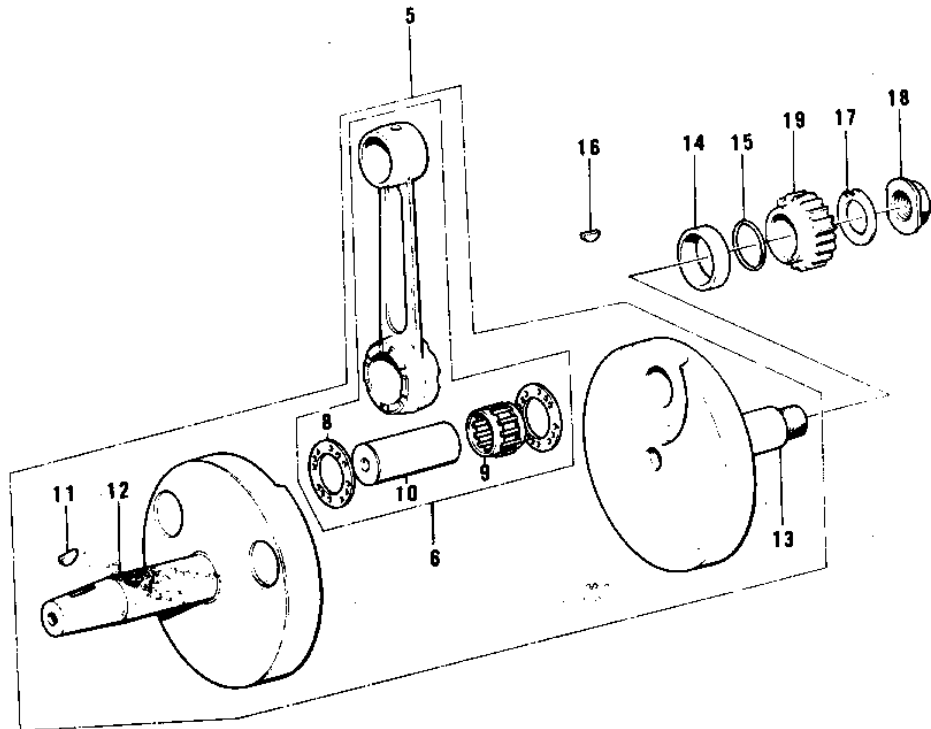

# 1975 KX250-A PARTS DIAGRAM

CRANKSHAFT/PISTON (74-76)

# 1975 KX250-A PARTS LIST

## CRANKSHAFT/PISTON (74-76)

ITEM NAME	PART NUMBER	QUANTITY
PISTON,STD (Ref # 1)	13001-070	
PISTON,STD (Ref # 1)	13001-075	
PISTON,0.020' O/S (Ref # 1)	13029-069	
RING SET,STD (Ref # 2)	13008-051	
RING SET,STD (Ref # 2)	13008-056	
RING SET,0.020'O/S (Ref # 2)	13025-055	
CIRCLIP-PISTON PIN (Ref # 3)	92036-015	
PIN-PISTON (Ref # 4)	13002-017	
PIN-PISTON (Ref # 4)	13002-017	
CRANK&CONROD ASSY (Ref # 5)	13036-046	
CONNECTING ROD SET (Ref # 6)	13044-037	
CONNECTING ROD SET (Ref # 6)	13044-037	
BEARING-SMALL END (Ref # 7)	13033-1010	
BEARING-SMALL END (Ref # 7)	13033-1010	
SPACER (Ref # 8)	92026-1241	
BEARING,BIG END NEEDL (Ref # 9)	13034-049	
BEARING,BIG END NEEDL (Ref # 9)	13034-049	
PIN,CRANK (Ref # 10)	13035-034	
WOODRUFF KEY (Ref # 11)	92038-001	
CRANKSHAFT,L.H (Ref # 12)	13037-060	
CRANKSHAFT,L.H (Ref # 12)	13037-070	
CRANKSHAFT,R.H (Ref # 13)	13038-055	
CRANKSHAFT,R.H (Ref # 13)	13038-058	
COLLAR,CRANKSHAFT (Ref # 14)	92027-212	
"0" RING,20MM (Ref # 15)	670B2020	
WOODRUFF KEY (Ref # 16)	510A5100	
WASHER,LOCK (Ref # 17)	92024-061	
NUT,CRANKSHAFT (Ref # 18)	92015-069	
GEAR,PRIMARY 22T (Ref # 19)	13121-029	