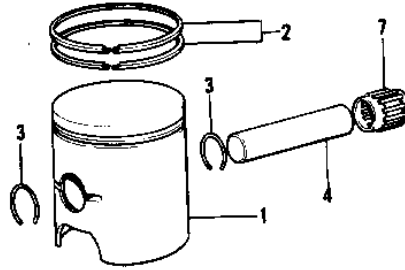

# 1975 KX250-A PARTS DIAGRAM

CRANKSHAFT/PISTON (74-76)

## CRANKSHAFT/PISTON (74-76)

ITEM NAME	PART NUMBER	QUANTITY
PISTON,STD (Ref # 1)	13001-070	
PISTON,STD (Ref # 1)	13001-075	
PISTON,0.020' O/S (Ref # 1)	13029-069	
RING SET,STD (Ref # 2)	13008-051	
RING SET,STD (Ref # 2)	13008-056	
RING SET,0.020'O/S (Ref # 2)	13025-055	
CIRCLIP-PISTON PIN (Ref # 3)	92036-015	
PIN-PISTON (Ref # 4)	13002-017	
PIN-PISTON (Ref # 4)	13002-017	
CRANK&CONROD ASSY (Ref # 5)	13036-046	
CONNECTING ROD SET (Ref # 6)	13044-037	
CONNECTING ROD SET (Ref # 6)	13044-037	
BEARING-SMALL END (Ref # 7)	13033-1010	
BEARING-SMALL END (Ref # 7)	13033-1010	
SPACER (Ref # 8)	92026-1241	
BEARING,BIG END NEEDL (Ref # 9)	13034-049	
BEARING,BIG END NEEDL (Ref # 9)	13034-049	
PIN,CRANK (Ref # 10)	13035-034	
WOODRUFF KEY (Ref # 11)	92038-001	
CRANKSHAFT,L.H (Ref # 12)	13037-060	
CRANKSHAFT,L.H (Ref # 12)	13037-070	
CRANKSHAFT,R.H (Ref # 13)	13038-055	
CRANKSHAFT,R.H (Ref # 13)	13038-058	
COLLAR,CRANKSHAFT (Ref # 14)	92027-212	
"0" RING,20MM (Ref # 15)	670B2020	
WOODRUFF KEY (Ref # 16)	510A5100	
WASHER,LOCK (Ref # 17)	92024-061	
NUT,CRANKSHAFT (Ref # 18)	92015-069	
GEAR,PRIMARY 22T (Ref # 19)	13121-029	