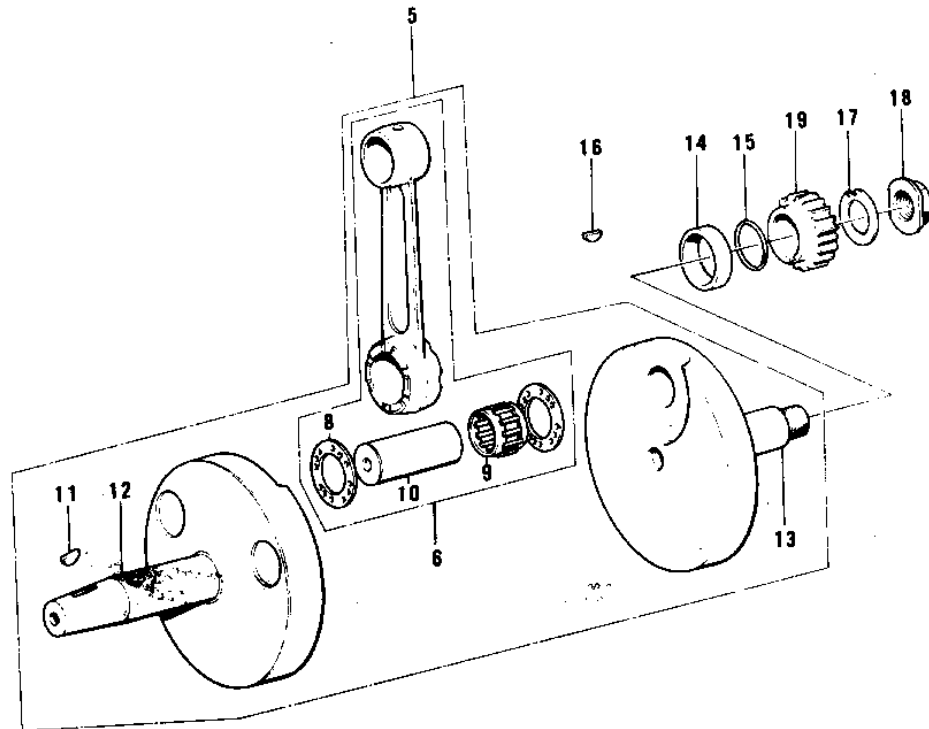

# 1976 KX250-A3 PARTS DIAGRAM

CRANKSHAFT/PISTON (74-76)

# 1976 KX250-A3 PARTS LIST

## CRANKSHAFT/PISTON (74-76)

ITEM NAME	PART NUMBER	QUANTITY
PISTON,STD (Ref # 1)	13001-070	
PISTON,STD (Ref # 1)	13001-075	
PISTON,0.020' O/S (Ref # 1)	13029-069	
RING SET,STD (Ref # 2)	13008-051	
RING SET,STD (Ref # 2)	13008-056	
RING SET,0.020'O/S (Ref # 2)	13025-055	
CIRCLIP-PISTON PIN (Ref # 3)	92036-015	
PIN-PISTON (Ref # 4)	13002-017	
PIN-PISTON (Ref # 4)	13002-017	
CRANK&CONROD ASSY (Ref # 5)	13036-046	
CONNECTING ROD SET (Ref # 6)	13044-037	
CONNECTING ROD SET (Ref # 6)	13044-037	
BEARING-SMALL END (Ref # 7)	13033-1010	
BEARING-SMALL END (Ref # 7)	13033-1010	
SPACER (Ref # 8)	92026-1241	
BEARING,BIG END NEEDL (Ref # 9)	13034-049	
BEARING,BIG END NEEDL (Ref # 9)	13034-049	
PIN,CRANK (Ref # 10)	13035-034	
WOODRUFF KEY (Ref # 11)	92038-001	
CRANKSHAFT,L.H (Ref # 12)	13037-060	
CRANKSHAFT,L.H (Ref # 12)	13037-070	
CRANKSHAFT,R.H (Ref # 13)	13038-055	
CRANKSHAFT,R.H (Ref # 13)	13038-058	
COLLAR,CRANKSHAFT (Ref # 14)	92027-212	
"0" RING,20MM (Ref # 15)	670B2020	
WOODRUFF KEY (Ref # 16)	510A5100	
WASHER,LOCK (Ref # 17)	92024-061	
NUT,CRANKSHAFT (Ref # 18)	92015-069	
GEAR,PRIMARY 22T (Ref # 19)	13121-029	