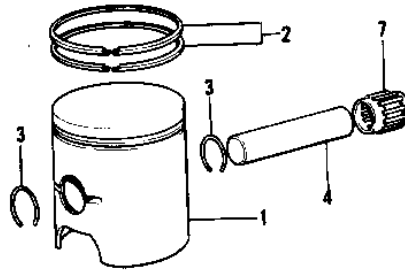

# 1976 KX250-A3 PARTS DIAGRAM

CRANKSHAFT/PISTON (74-76)

## CRANKSHAFT/PISTON (74-76)

ITEM NAME	PART NUMBER	QUANTITY
PISTON,STD (Ref # 1)	13001-070	
PISTON,STD (Ref # 1)	13001-075	
PISTON,0.020' O/S (Ref # 1)	13029-069	
RING SET,STD (Ref # 2)	13008-051	
RING SET,STD (Ref # 2)	13008-056	
RING SET,0.020'O/S (Ref # 2)	13025-055	
CIRCLIP-PISTON PIN (Ref # 3)	92036-015	
PIN-PISTON (Ref # 4)	13002-017	
PIN-PISTON (Ref # 4)	13002-017	
CRANK&CONROD ASSY (Ref # 5)	13036-046	
CONNECTING ROD SET (Ref # 6)	13044-037	
CONNECTING ROD SET (Ref # 6)	13044-037	
BEARING-SMALL END (Ref # 7)	13033-1010	
BEARING-SMALL END (Ref # 7)	13033-1010	
SPACER (Ref # 8)	92026-1241	
BEARING,BIG END NEEDL (Ref # 9)	13034-049	
BEARING,BIG END NEEDL (Ref # 9)	13034-049	
PIN,CRANK (Ref # 10)	13035-034	
WOODRUFF KEY (Ref # 11)	92038-001	
CRANKSHAFT,L.H (Ref # 12)	13037-060	
CRANKSHAFT,L.H (Ref # 12)	13037-070	
CRANKSHAFT,R.H (Ref # 13)	13038-055	
CRANKSHAFT,R.H (Ref # 13)	13038-058	
COLLAR,CRANKSHAFT (Ref # 14)	92027-212	
"0" RING,20MM (Ref # 15)	670B2020	
WOODRUFF KEY (Ref # 16)	510A5100	
WASHER,LOCK (Ref # 17)	92024-061	
NUT,CRANKSHAFT (Ref # 18)	92015-069	
GEAR,PRIMARY 22T (Ref # 19)	13121-029	