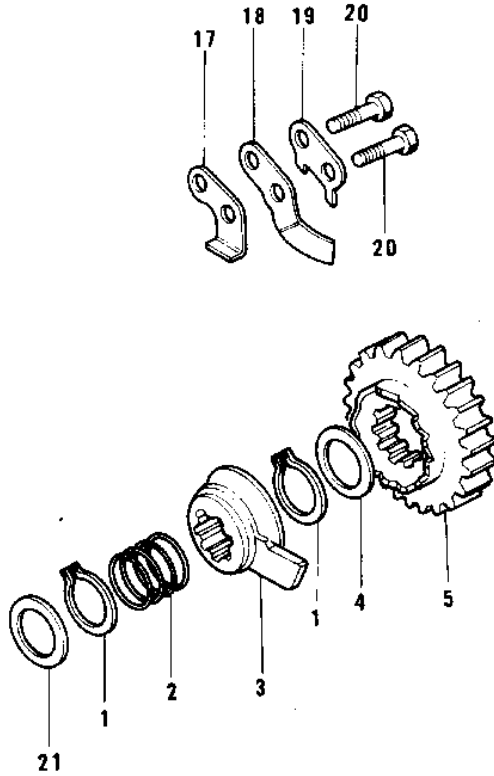

1976 KX250-A3 PARTS DIAGRAM

KICKSTARTER MECHANISM (74-76)

L=47.5 m/m P/N 92043-075

L=51.5 m/m P/N 92043-081

P/N 13061-019

P/N 13061-020

1976 KX250-A3 PARTS LIST

KICKSTARTER MECHANISM (74-76)

ITEM NAME	PART NUMBER	QUANTITY
CIRCLIP (Ref # 1)	92033-026	
SPRING (Ref # 2)	92081-097	
RATCHET (Ref # 3)	13078-007	
WASHER-PLAIN 25MM (Ref # 4)	92022-159	
GEAR-KICKSTARTER (Ref # 5)	13068-025	
SHAFT,KICKSTARTER (Ref # 6)	13066-034	
GUIDE,KICKSTARTER (Ref # 7)	13070-007	
SPRING-KICKSTARTER (Ref # 8)	92082-003	
PEDAL ASSY, KICK (Ref # 9)	13058-056	
PEDAL ASSY, KICK (Ref # 9)	13058-056	
BOSS,KICK PEDAL (Ref # 10)	13061-019	
BOSS,KICK PEDAL (Ref # 10)	13061-023	
SPRING KICK PEDAL (Ref # 11)	92081-020	
BALL STEEL 1/4' (Ref # 12)	600A0800	
BOLT-SMALL-UPSET,8X30 (Ref # 13)	115G0830	
BOLT,HEX HEAD,8X30 (Ref # 13)	92001-144	
PIN-KICKSTARTER (Ref # 14)	92043-075	
PIN-KICK PEDAL (Ref # 14)	92043-081	
CIRCLIP 5MM (Ref # 15)	482K5000	
WASHER PLAIN 8MM (Ref # 16)	410B0800	
STOPPER,KICKSHAFT (Ref # 17)	13072-016	
GUIDE,KICK STOPPER (Ref # 18)	13206-011	
WASHER,KICKSTOP GUIDE (Ref # 19)	92031-010	
BOLT-UPSET (Ref # 20)	112G0618	
BOLT-UPSET (Ref # 20)	112G0618	
WASHER (Ref # 21)	92022-252	