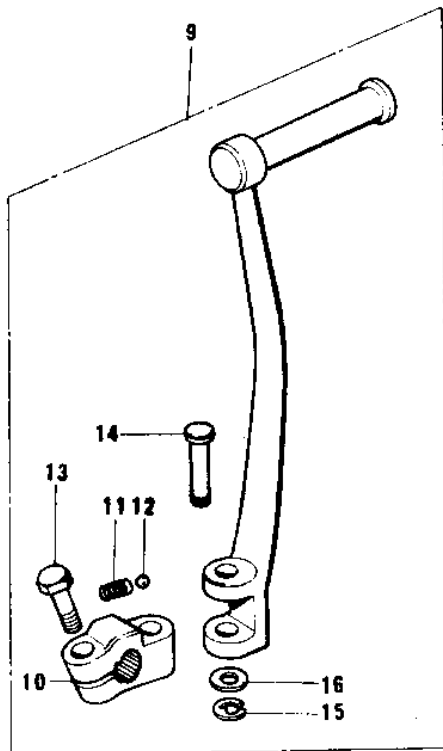

1976 KX250-A3 PARTS DIAGRAM

KICKSTARTER MECHANISM (74-76)

L=47.5 m/m P/N 92043-075

L=51.5 m/m P/N 92043-081

P/N 13061-019

P/N 13061-020

1976 KX250-A3 PARTS LIST

KICKSTARTER MECHANISM (74-76)

ITEM NAME	PART NUMBER	QUANTITY
CIRCLIP (Ref # 1)	92033-026	
SPRING (Ref # 2)	92081-097	
RATCHET (Ref # 3)	13078-007	
WASHER-PLAIN 25MM (Ref # 4)	92022-159	
GEAR-KICKSTARTER (Ref # 5)	13068-025	
SHAFT,KICKSTARTER (Ref # 6)	13066-034	
GUIDE,KICKSTARTER (Ref # 7)	13070-007	
SPRING-KICKSTARTER (Ref # 8)	92082-003	
PEDAL ASSY, KICK (Ref # 9)	13058-056	
PEDAL ASSY, KICK (Ref # 9)	13058-056	
BOSS,KICK PEDAL (Ref # 10)	13061-019	
BOSS,KICK PEDAL (Ref # 10)	13061-023	
SPRING KICK PEDAL (Ref # 11)	92081-020	
BALL STEEL 1/4' (Ref # 12)	600A0800	
BOLT-SMALL-UPSET,8X30 (Ref # 13)	115G0830	
BOLT,HEX HEAD,8X30 (Ref # 13)	92001-144	
PIN-KICKSTARTER (Ref # 14)	92043-075	
PIN-KICK PEDAL (Ref # 14)	92043-081	
CIRCLIP 5MM (Ref # 15)	482K5000	
WASHER PLAIN 8MM (Ref # 16)	410B0800	
STOPPER,KICKSHAFT (Ref # 17)	13072-016	
GUIDE,KICK STOPPER (Ref # 18)	13206-011	
WASHER,KICKSTOP GUIDE (Ref # 19)	92031-010	
BOLT-UPSET (Ref # 20)	112G0618	
BOLT-UPSET (Ref # 20)	112G0618	
WASHER (Ref # 21)	92022-252	