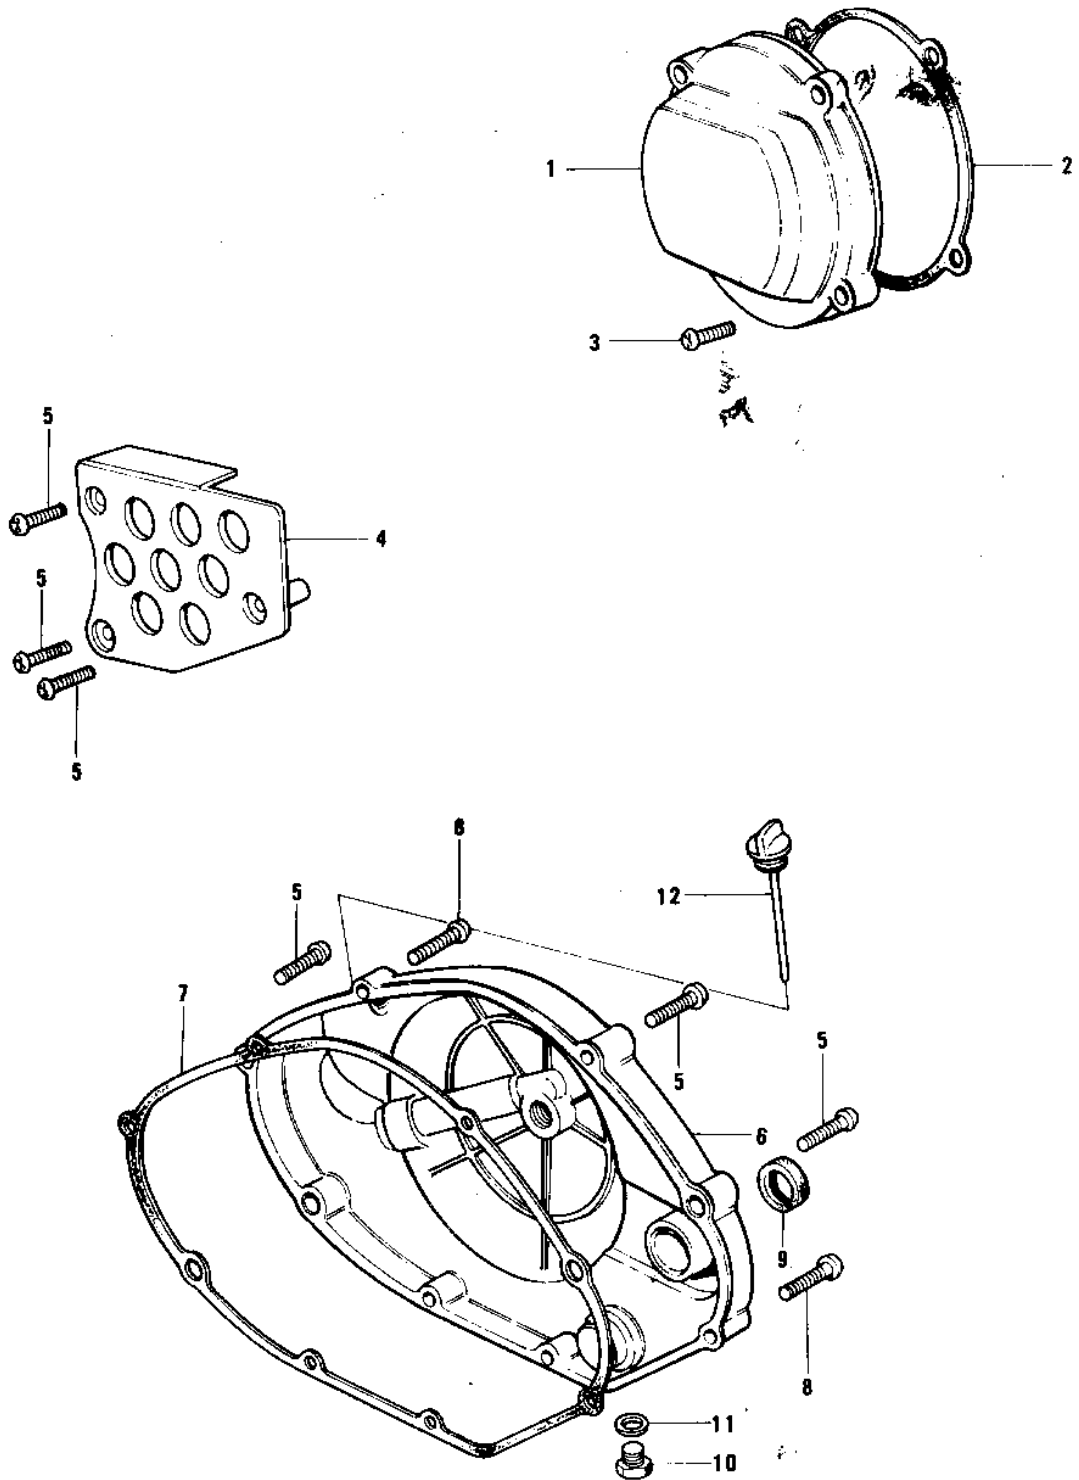

1974 KX250 PARTS DIAGRAM

ENGINE COVERS (74-76)

1974 KX250 PARTS LIST

ENGINE COVERS (74-76)

| ITEM NAME | PART NUMBER | QUANTITY |
|---------------------------------|---------------|----------|
| COVER,L.H ENGINE,BLK (Ref # 1) | 14031-075-21 | 1 |
| GASKET,L.H ENG COVER (Ref # 2) | 14045-018 | 1 |
| SCREW PAN HEAD 6X25 (Ref # 3) | 220B0625 | 4 |
| COVER,FRONT CHAIN,BLK (Ref # 4) | 14026-021-21 | 1 |
| SCREW PAN HEAD 6X35 (Ref # 5) | 220B0635 | 9 |
| COVER,R.H ENG,F.BLACK (Ref # 6) | 14032-1009-21 | 1 |
| GASKET,R.H ENG COVER (Ref # 7) | 14046-030 | 1 |
| SCREW PAN HEAD 6X45 (Ref # 8) | 220B0645 | 2 |
| OIL SEAL SB20285 (Ref # 9) | 92049-012 | 1 |
| PLUG OIL DRAIN (Ref # 10) | 92067-001 | 1 |
| GASKET CHECK VALVE (Ref # 11) | 92065-058 | 1 |
| PLUG,OI FILLER (Ref # 12) | 16115-024 | 1 |