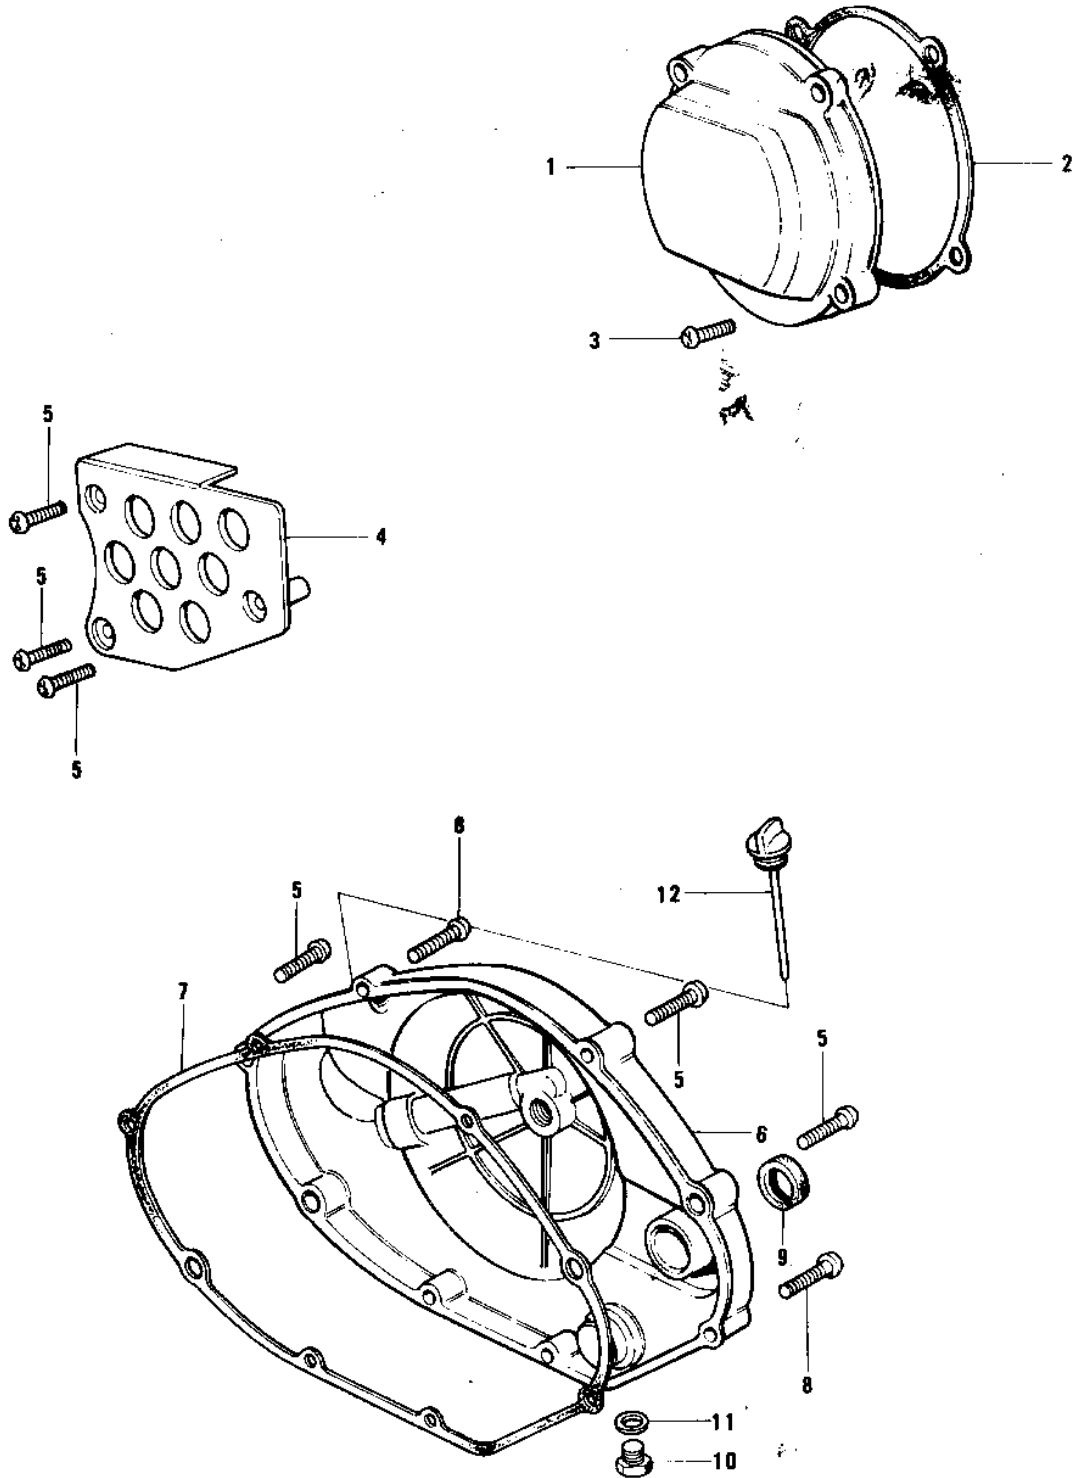

# 1974 KX250 PARTS DIAGRAM

ENGINE COVERS (74-76)

# 1974 KX250 PARTS LIST

## ENGINE COVERS (74-76)

ITEM NAME	PART NUMBER	QUANTITY
COVER,L.H ENGINE,BLK (Ref # 1)	14031-075-21	1
GASKET,L.H ENG COVER (Ref # 2)	14045-018	1
SCREW PAN HEAD 6X25 (Ref # 3)	220B0625	4
COVER,FRONT CHAIN,BLK (Ref # 4)	14026-021-21	1
SCREW PAN HEAD 6X35 (Ref # 5)	220B0635	9
COVER,R.H ENG,F.BLACK (Ref # 6)	14032-1009-21	1
GASKET,R.H ENG COVER (Ref # 7)	14046-030	1
SCREW PAN HEAD 6X45 (Ref # 8)	220B0645	2
OIL SEAL SB20285 (Ref # 9)	92049-012	1
PLUG OIL DRAIN (Ref # 10)	92067-001	1
GASKET CHECK VALVE (Ref # 11)	92065-058	1
PLUG,OI FILLER (Ref # 12)	16115-024	1