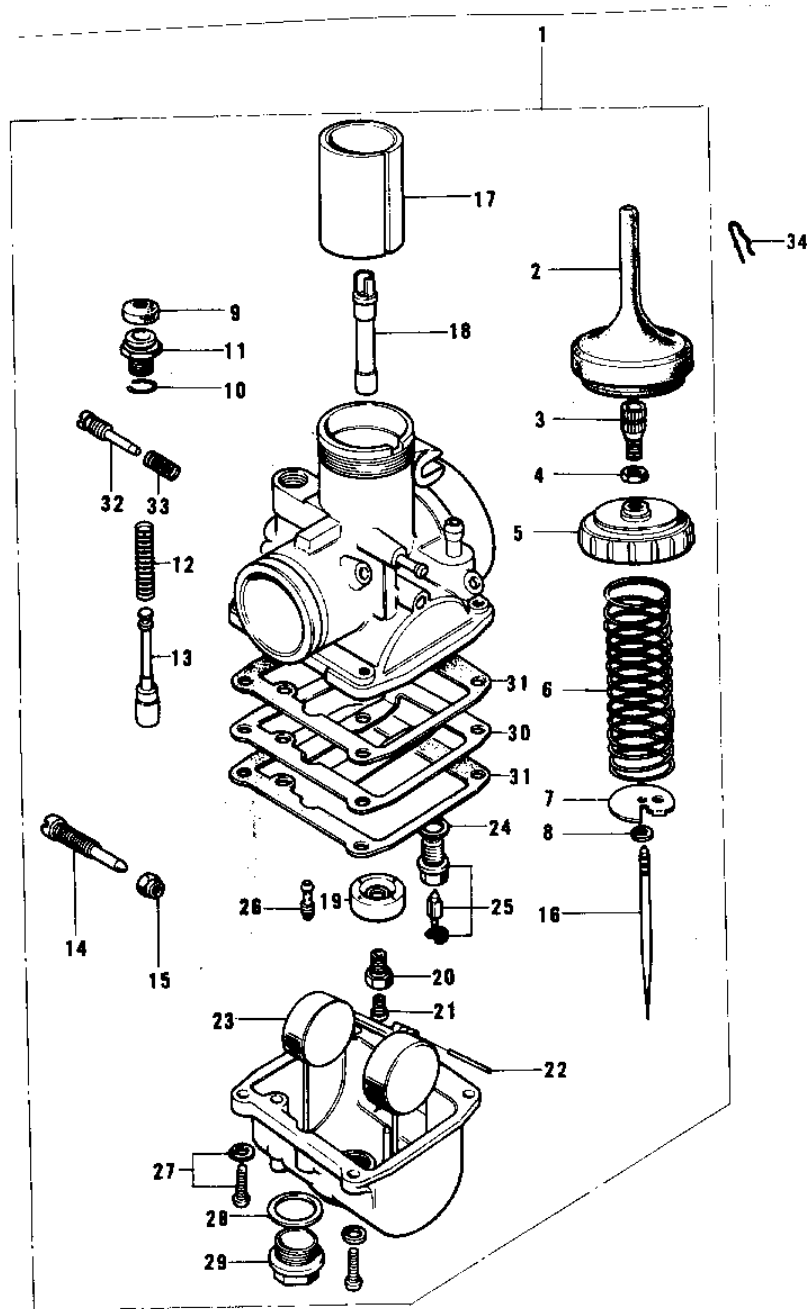

1974 KX250 PARTS DIAGRAM

CARBURETOR (74-76)

1974 KX250 PARTS LIST

CARBURETOR (74-76)

ITEM NAME	PART NUMBER	QUANTITY
CARBURETOR ASSY (Ref # 1)	16001-200	1
CARBURETOR ASSY (Ref # 1)	16001-242	1
CAP,CABLE ADJUSTER (Ref # 2)	16036-011	1
ADJUSTER,CABLE (Ref # 3)	16002-014	1
NUT-CABLE ADJUST LOCK (Ref # 4)	16003-006	1
CAP-MIXING CHAMBER (Ref # 5)	16004-023	1
SPRING-THROTTLE VALVE (Ref # 6)	16006-016	1
SEAT-SPRING-CARB (Ref # 7)	16007-022	1
CIRCLIP (Ref # 8)	16008-010	1
CAP,STARTER PLUNGER (Ref # 9)	16036-013	1
CIRCLIP (Ref # 10)	92037-1077	1
CAP,STARTER PLUNGER (Ref # 11)	16012-021	1
SPRING,STARTER PLUNGR (Ref # 12)	16013-011	1
PLUNGER ASSY,STARTER (Ref # 13)	16016-013	1
SCREW,THROTTLE ADJUST (Ref # 14)	16021-022	1
NUT,CABLE ADJUST LOCK (Ref # 15)	16003-009	1
JET NEEDLE 6DH2 (Ref # 16)	16009-062	1
JET NEEDLE (Ref # 16)	16009-065	1
VALVE,THROTTLE CA2.5 (Ref # 17)	16025-068	1
VALVE,THROTTLE CA2.0 (Ref # 17)	16025-077	1
NEEDLE JET P-O (Ref # 18)	16017-076	1
RING (Ref # 19)	16065-024	1
HOLDER,MAIN JET (Ref # 20)	16065-025	1
FLOAT PIN (Ref # 22)	16032-003	1
FLOAT ASSY (Ref # 23)	16031-025	1
WASHER FLOAT VLV SEAT (Ref # 24)	16029-004	1
FLOAT VALVE ASSY (Ref # 25)	16030-022	1
JET-PILOT NO 40 (Ref # 26)	92064-024	1
JET-PILOT NO 45 (Ref # 26)	92064-044	1

1974 KX250 PARTS LIST

CARBURETOR (74-76)

ITEM NAME	PART NUMBER	QUANTITY
SCREW FLOAT CHAMBER (Ref # 27)	16033-011	4
WASHER-MAIN JET COVER (Ref # 28)	16034-003	1
COVER,MAIN SET (Ref # 29)	16049-004	1
PLATE (Ref # 30)	16038-010	1
GASKET (Ref # 31)	16019-022	2
SCREW (Ref # 32)	16014-006	1
SPRING-THR STOP SCREW (Ref # 33)	16022-007	1
CIRCLIP (Ref # 34)	92036-018	1