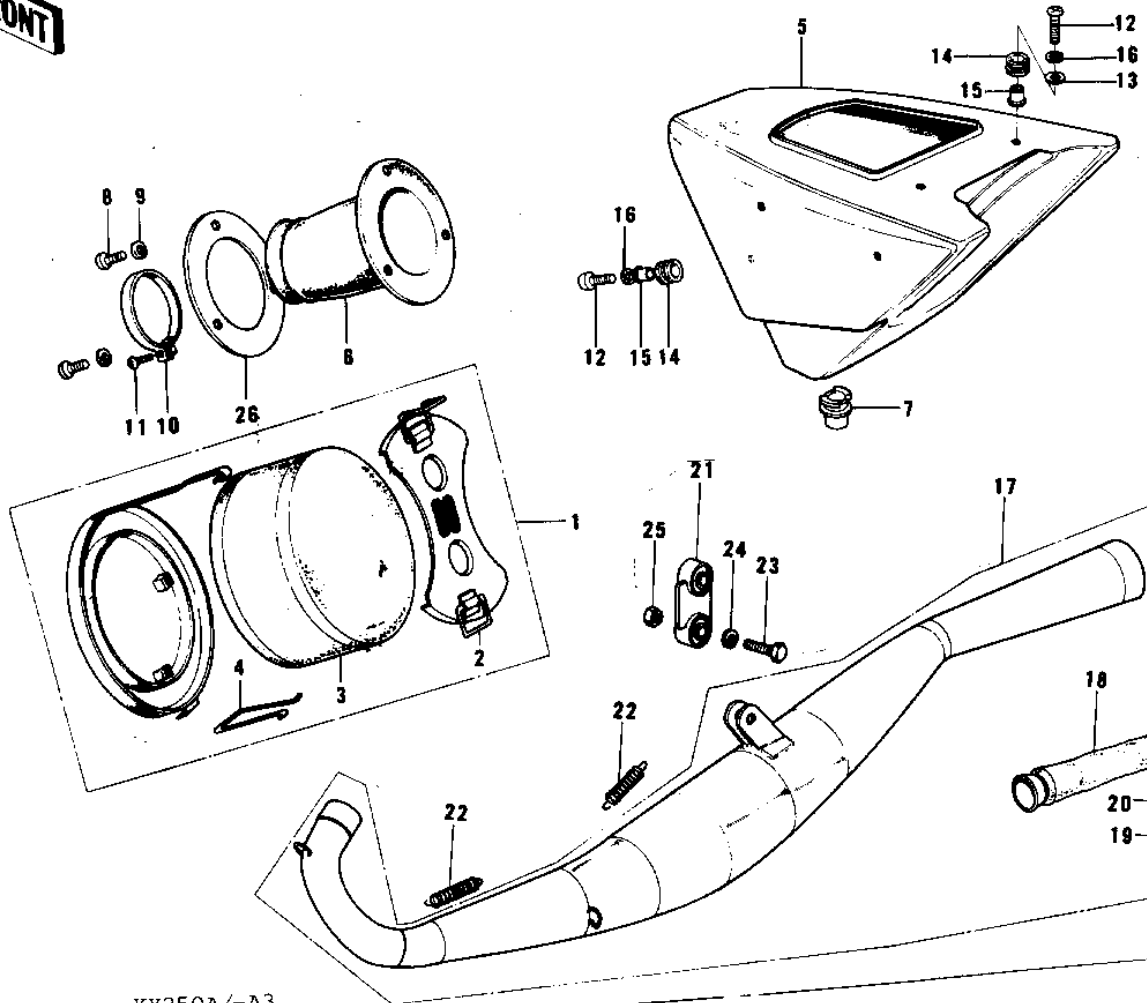

# 1974 KX250 PARTS DIAGRAM

AIR CLEANER/MUFFLER (74-76)

KX250A/-A3

# 1974 KX250 PARTS LIST

# 1974 KX250 PARTS LIST

AIR CLEANER/MUFFLER (74-76)

ITEM NAME	PART NUMBER	QUANTITY
BOLT,8X40 (Ref # 23)	110N0840	1
WASHER SPRING 8MM (Ref # 24)	461F0800	1
NUT,8MM (Ref # 25)	92019-018	1
HOLDER,AIR CLEANER (Ref # 26)	92095-013	1