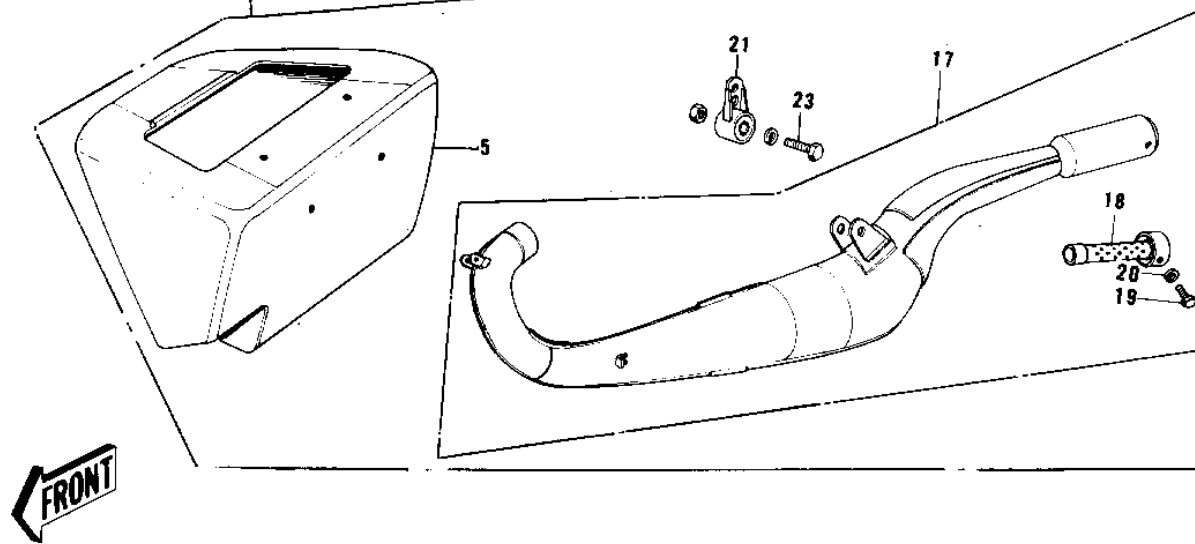

# 1974 KX250 PARTS DIAGRAM

AIR CLEANER/MUFFLER (74-76)

KX250A/-A3

# 1974 KX250 PARTS LIST

AIR CLEANER/MUFFLER (74-76)

ITEM NAME	PART NUMBER	QUANTITY
BOLT,8X40 (Ref # 23)	110N0840	1
WASHER SPRING 8MM (Ref # 24)	461F0800	1
NUT,8MM (Ref # 25)	92019-018	1
HOLDER,AIR CLEANER (Ref # 26)	92095-013	1