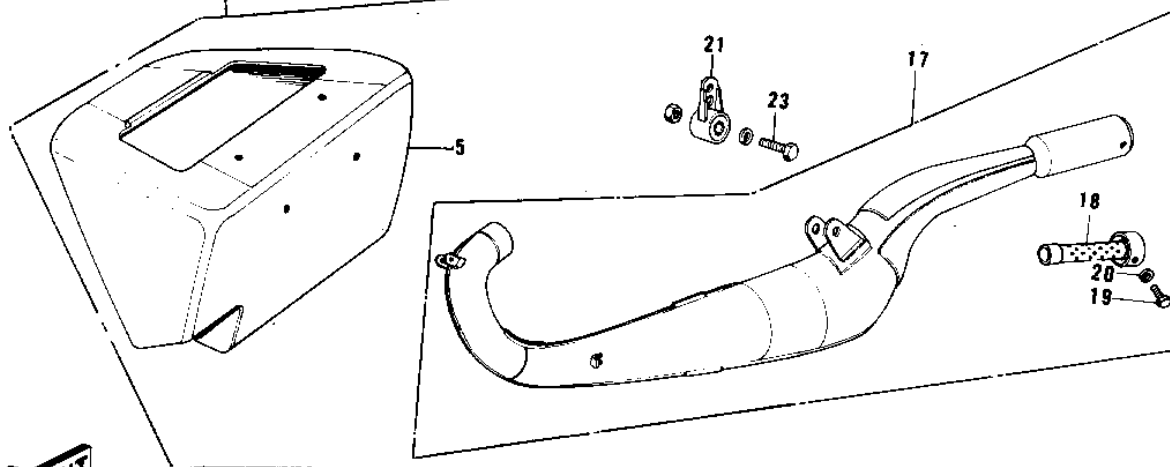

1976 KX250-A3 PARTS DIAGRAM

AIR CLEANER/MUFFLER (74-76)

KX250A/-A3

1976 KX250-A3 PARTS LIST

AIR CLEANER/MUFFLER (74-76)

ITEM NAME	PART NUMBER	QUANTITY
AIR CLEANER ASSY (Ref # 1)	11010-073	
CAP,AIR CLEANER (Ref # 2)	11012-040	
ELEMENT,AIR,CLNR (Ref # 3)	11013-043	
FASTNER,AIR CLEANER (Ref # 4)	92079-007	
BODY,AIR CLEANER (Ref # 5)	11011-033	
BODY,AIR CLEANER (Ref # 5)	11011-047	
PIPE,AIR INLET (Ref # 6)	11015-039	
PLUG,AIR CLEANER BODY (Ref # 7)	92067-019	
SCREW PAN HEAD 6X16 (Ref # 8)	220B0616	
WASHER PLAIN 6MM (Ref # 9)	410B0600	
CLAMP,AIR CLEANER (Ref # 10)	92037-115	
SCREW PAN HEAD 6X35 (Ref # 11)	220B0635	
SCREW PAN HEAD 6X20 (Ref # 12)	220B0620	
WASHER 6.5X20X1.6T (Ref # 13)	92022-125	
DAMPER RUBBER (Ref # 14)	92075-076	
COLLAR (Ref # 15)	92027-194	
WASHER SPRING 6MM (Ref # 16)	461F0600	
MUFFLER ASSY (Ref # 17)	18002-112	
MUFFLER ASSY,F.BLACK (Ref # 17)	18001-156-21	
BAFFLE TUBE (Ref # 18)	18033-080	
BAFFLE TUBE (Ref # 18)	18033-092	
BOLT-UPSET,6X12 (Ref # 19)	112G0612	
BOLT,6X10 (Ref # 19)	112G0610	
BOLT-UPSET,6X12 (Ref # 19)	112G0612	
WASHER LOCK 6MM (Ref # 20)	464H0600	
WASHER SPRING 6MM (Ref # 20)	461F0600	
BRACKET,MUFFLER (Ref # 21)	18024-022	
BRACKET,MUFFLER (Ref # 21)	18024-026	
SPRING,MUFFLER (Ref # 22)	18071-006	

1976 KX250-A3 PARTS LIST

AIR CLEANER/MUFFLER (74-76)

ITEM NAME	PART NUMBER	QUANTITY
BOLT HEX HEAD 8X35 (Ref # 23)	110N0835	
BOLT,8X40 (Ref # 23)	110N0840	
WASHER SPRING 8MM (Ref # 24)	461F0800	
NUT,8MM (Ref # 25)	92019-018	
HOLDER,AIR CLEANER (Ref # 26)	92095-013	