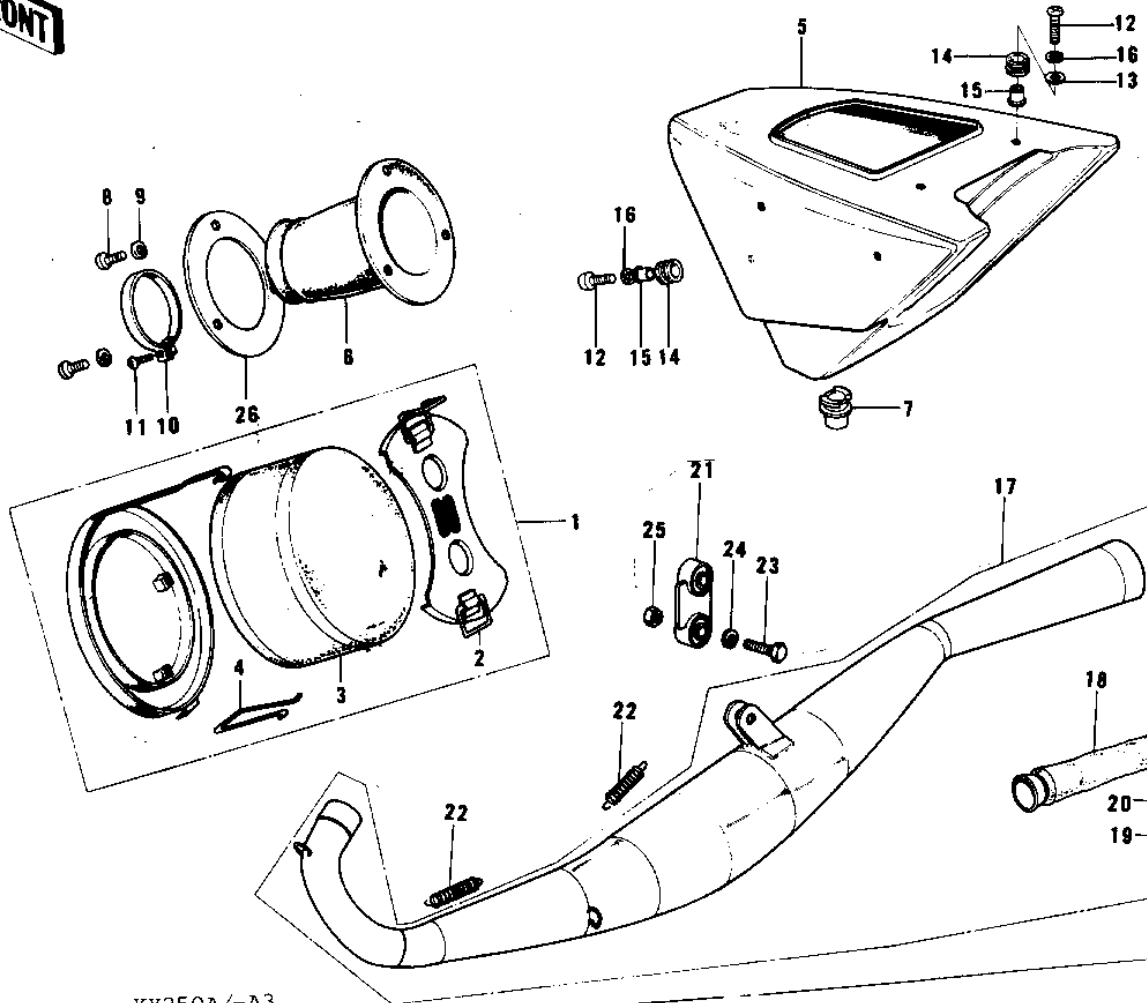

1976 KX250-A3 PARTS DIAGRAM

AIR CLEANER/MUFFLER (74-76)

KX250A/-A3

1976 KX250-A3 PARTS LIST

AIR CLEANER/MUFFLER (74-76)

ITEM NAME	PART NUMBER	QUANTITY
AIR CLEANER ASSY (Ref # 1)	11010-073	
CAP,AIR CLEANER (Ref # 2)	11012-040	
ELEMENT,AIR,CLNR (Ref # 3)	11013-043	
FASTNER,AIR CLEANER (Ref # 4)	92079-007	
BODY,AIR CLEANER (Ref # 5)	11011-033	
BODY,AIR CLEANER (Ref # 5)	11011-047	
PIPE,AIR INLET (Ref # 6)	11015-039	
PLUG,AIR CLEANER BODY (Ref # 7)	92067-019	
SCREW PAN HEAD 6X16 (Ref # 8)	220B0616	
WASHER PLAIN 6MM (Ref # 9)	410B0600	
CLAMP,AIR CLEANER (Ref # 10)	92037-115	
SCREW PAN HEAD 6X35 (Ref # 11)	220B0635	
SCREW PAN HEAD 6X20 (Ref # 12)	220B0620	
WASHER 6.5X20X1.6T (Ref # 13)	92022-125	
DAMPER RUBBER (Ref # 14)	92075-076	
COLLAR (Ref # 15)	92027-194	
WASHER SPRING 6MM (Ref # 16)	461F0600	
MUFFLER ASSY (Ref # 17)	18002-112	
MUFFLER ASSY,F.BLACK (Ref # 17)	18001-156-21	
BAFFLE TUBE (Ref # 18)	18033-080	
BAFFLE TUBE (Ref # 18)	18033-092	
BOLT-UPSET,6X12 (Ref # 19)	112G0612	
BOLT,6X10 (Ref # 19)	112G0610	
BOLT-UPSET,6X12 (Ref # 19)	112G0612	
WASHER LOCK 6MM (Ref # 20)	464H0600	
WASHER SPRING 6MM (Ref # 20)	461F0600	
BRACKET,MUFFLER (Ref # 21)	18024-022	
BRACKET,MUFFLER (Ref # 21)	18024-026	
SPRING,MUFFLER (Ref # 22)	18071-006	

1976 KX250-A3 PARTS LIST

AIR CLEANER/MUFFLER (74-76)

ITEM NAME	PART NUMBER	QUANTITY
BOLT HEX HEAD 8X35 (Ref # 23)	110N0835	
BOLT,8X40 (Ref # 23)	110N0840	
WASHER SPRING 8MM (Ref # 24)	461F0800	
NUT,8MM (Ref # 25)	92019-018	
HOLDER,AIR CLEANER (Ref # 26)	92095-013	