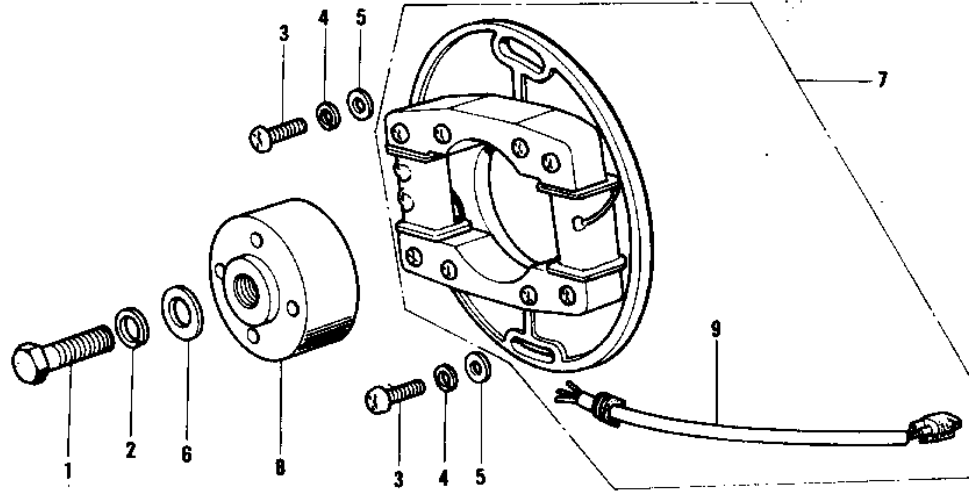

1974 KX250 PARTS DIAGRAM

IGNITION (74-76)

1974 KX250 PARTS LIST

IGNITION (74-76)

ITEM NAME	PART NUMBER	QUANTITY
BOLT (Ref # 1)	92001-1578	1
WASHER SPRING 8MM (Ref # 2)	461F0800	1
SCREW PAN HEAD 6X25 (Ref # 3)	220B0625	2
WASHER SPRING 6MM (Ref # 4)	461F0600	2
WASHER PLAIN 6MM (Ref # 5)	410B0600	2
STATOR ASSY (Ref # 7)	21003-020	1
ROTOR,MAGNETO (Ref # 8)	21007-026	1
WIRING HARNESS,MAGNET (Ref # 9)	21029-027	1
CAP,SPARK PLUG (Ref # 10)	21130-1006	1
TERMINAL,PLUG CAP (Ref # 11)	21169-001	1
CLAMP,SPARK PLUG CAP (Ref # 12)	92037-1173	1
SCREW-PAN-CROS (Ref # 13)	220B0310	1
COIL,IGNITION (Ref # 14)	21121-070	1
NUT,6MM (Ref # 15)	92019-019	4
IGNITION UNIT (Ref # 16)	21119-018	1
BOLT-UPSET (Ref # 17)	112G0618	2
WASHER PLAIN (Ref # 18)	92022-024	2