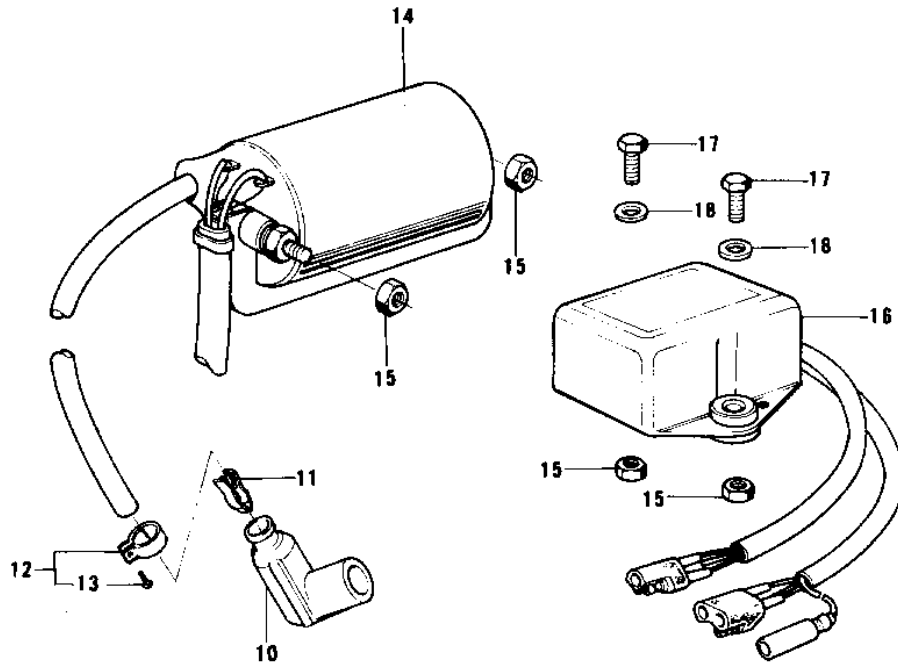

1974 KX250 PARTS DIAGRAM

IGNITION (74-76)

1974 KX250 PARTS LIST

IGNITION (74-76)

ITEM NAME	PART NUMBER	QUANTITY
BOLT (Ref # 1)	92001-1578	1
WASHER SPRING 8MM (Ref # 2)	461F0800	1
SCREW PAN HEAD 6X25 (Ref # 3)	220B0625	2
WASHER SPRING 6MM (Ref # 4)	461F0600	2
WASHER PLAIN 6MM (Ref # 5)	410B0600	2
STATOR ASSY (Ref # 7)	21003-020	1
ROTOR,MAGNETO (Ref # 8)	21007-026	1
WIRING HARNESS,MAGNET (Ref # 9)	21029-027	1
CAP,SPARK PLUG (Ref # 10)	21130-1006	1
TERMINAL,PLUG CAP (Ref # 11)	21169-001	1
CLAMP,SPARK PLUG CAP (Ref # 12)	92037-1173	1
SCREW-PAN-CROS (Ref # 13)	220B0310	1
COIL,IGNITION (Ref # 14)	21121-070	1
NUT,6MM (Ref # 15)	92019-019	4
IGNITION UNIT (Ref # 16)	21119-018	1
BOLT-UPSET (Ref # 17)	112G0618	2
WASHER PLAIN (Ref # 18)	92022-024	2