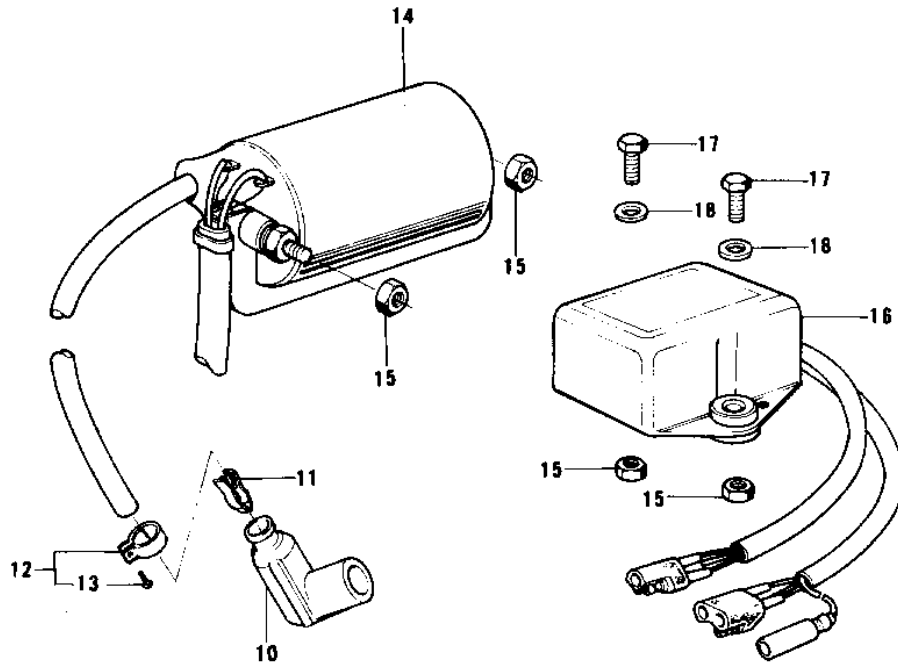

1975 KX250-A PARTS DIAGRAM

IGNITION (74-76)

1975 KX250-A PARTS LIST

IGNITION (74-76)

ITEM NAME	PART NUMBER	QUANTITY
BOLT (Ref # 1)	92001-1578	
WASHER SPRING 8MM (Ref # 2)	461F0800	
SCREW PAN HEAD 6X25 (Ref # 3)	220B0625	
WASHER SPRING 6MM (Ref # 4)	461F0600	
WASHER PLAIN 6MM (Ref # 5)	410B0600	
WASHER,PLAIN,8MM (Ref # 6)	92022-276	
STATOR ASSY (Ref # 7)	21003-020	
ROTOR,MAGNETO (Ref # 8)	21007-026	
WIRING HARNESS,MAGNET (Ref # 9)	21029-027	
CAP,SPARK PLUG (Ref # 10)	21130-1006	
TERMINAL,PLUG CAP (Ref # 11)	21169-001	
CLAMP,SPARK PLUG CAP (Ref # 12)	92037-1173	
SCREW-PAN-CROS (Ref # 13)	220B0310	
COIL,IGNITION (Ref # 14)	21121-070	
NUT,6MM (Ref # 15)	92019-019	
IGNITION UNIT (Ref # 16)	21119-018	
BOLT-UPSET (Ref # 17)	112G0618	
BOLT-UPSET (Ref # 17)	112G0618	
WASHER PLAIN (Ref # 18)	92022-024	