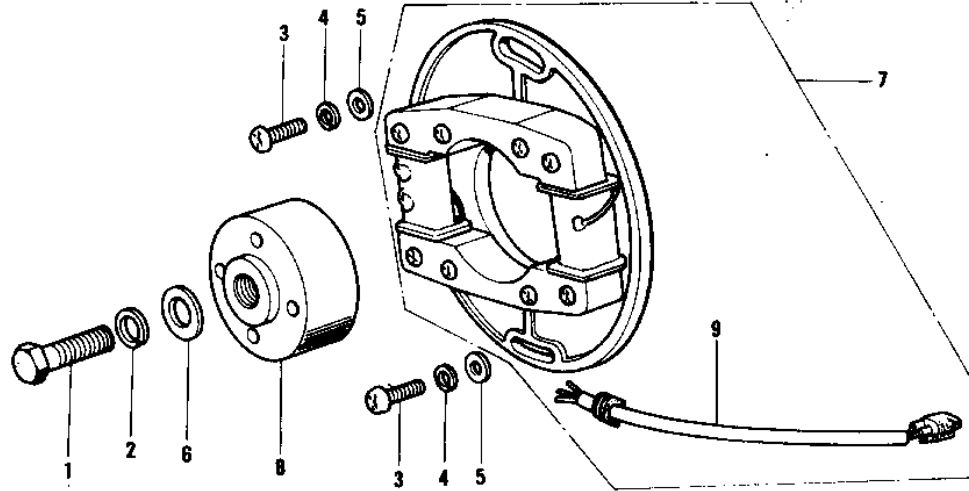

1975 KX250-A PARTS DIAGRAM

IGNITION (74-76)

1975 KX250-A PARTS LIST

IGNITION (74-76)

ITEM NAME	PART NUMBER	QUANTITY
BOLT (Ref # 1)	92001-1578	
WASHER SPRING 8MM (Ref # 2)	461F0800	
SCREW PAN HEAD 6X25 (Ref # 3)	220B0625	
WASHER SPRING 6MM (Ref # 4)	461F0600	
WASHER PLAIN 6MM (Ref # 5)	410B0600	
WASHER,PLAIN,8MM (Ref # 6)	92022-276	
STATOR ASSY (Ref # 7)	21003-020	
ROTOR,MAGNETO (Ref # 8)	21007-026	
WIRING HARNESS,MAGNET (Ref # 9)	21029-027	
CAP,SPARK PLUG (Ref # 10)	21130-1006	
TERMINAL,PLUG CAP (Ref # 11)	21169-001	
CLAMP,SPARK PLUG CAP (Ref # 12)	92037-1173	
SCREW-PAN-CROS (Ref # 13)	220B0310	
COIL,IGNITION (Ref # 14)	21121-070	
NUT,6MM (Ref # 15)	92019-019	
IGNITION UNIT (Ref # 16)	21119-018	
BOLT-UPSET (Ref # 17)	112G0618	
BOLT-UPSET (Ref # 17)	112G0618	
WASHER PLAIN (Ref # 18)	92022-024	