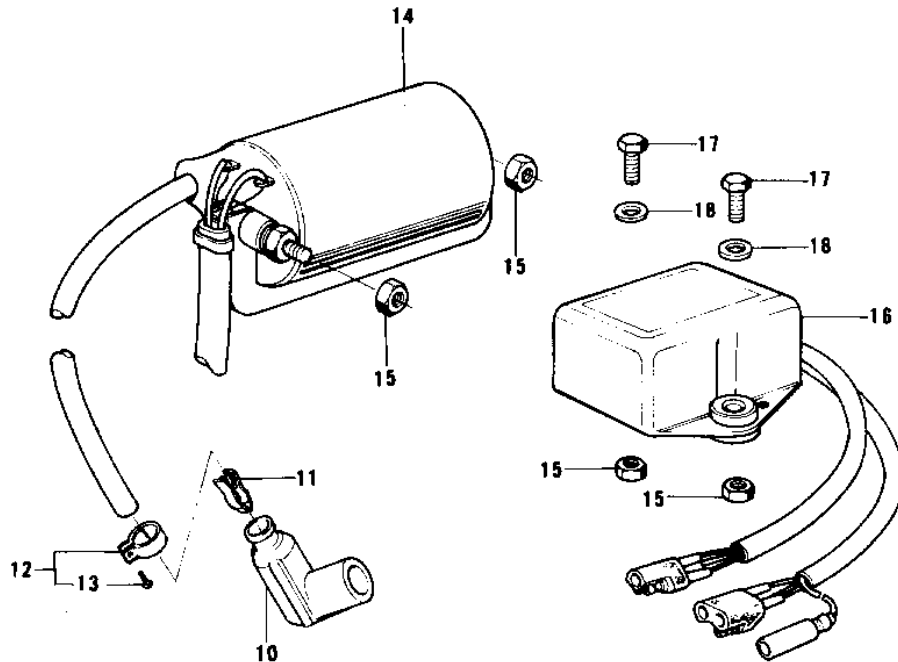

1976 KX250-A3 PARTS DIAGRAM

IGNITION (74-76)

1976 KX250-A3 PARTS LIST

IGNITION (74-76)

ITEM NAME	PART NUMBER	QUANTITY
BOLT (Ref # 1)	92001-1578	
WASHER SPRING 8MM (Ref # 2)	461F0800	
SCREW PAN HEAD 6X25 (Ref # 3)	220B0625	
WASHER SPRING 6MM (Ref # 4)	461F0600	
WASHER PLAIN 6MM (Ref # 5)	410B0600	
WASHER,PLAIN,8MM (Ref # 6)	92022-276	
STATOR ASSY (Ref # 7)	21003-020	
ROTOR,MAGNETO (Ref # 8)	21007-026	
WIRING HARNESS,MAGNET (Ref # 9)	21029-027	
CAP,SPARK PLUG (Ref # 10)	21130-1006	
TERMINAL,PLUG CAP (Ref # 11)	21169-001	
CLAMP,SPARK PLUG CAP (Ref # 12)	92037-1173	
SCREW-PAN-CROS (Ref # 13)	220B0310	
COIL,IGNITION (Ref # 14)	21121-070	
NUT,6MM (Ref # 15)	92019-019	
IGNITION UNIT (Ref # 16)	21119-018	
BOLT-UPSET (Ref # 17)	112G0618	
BOLT-UPSET (Ref # 17)	112G0618	
WASHER PLAIN (Ref # 18)	92022-024	