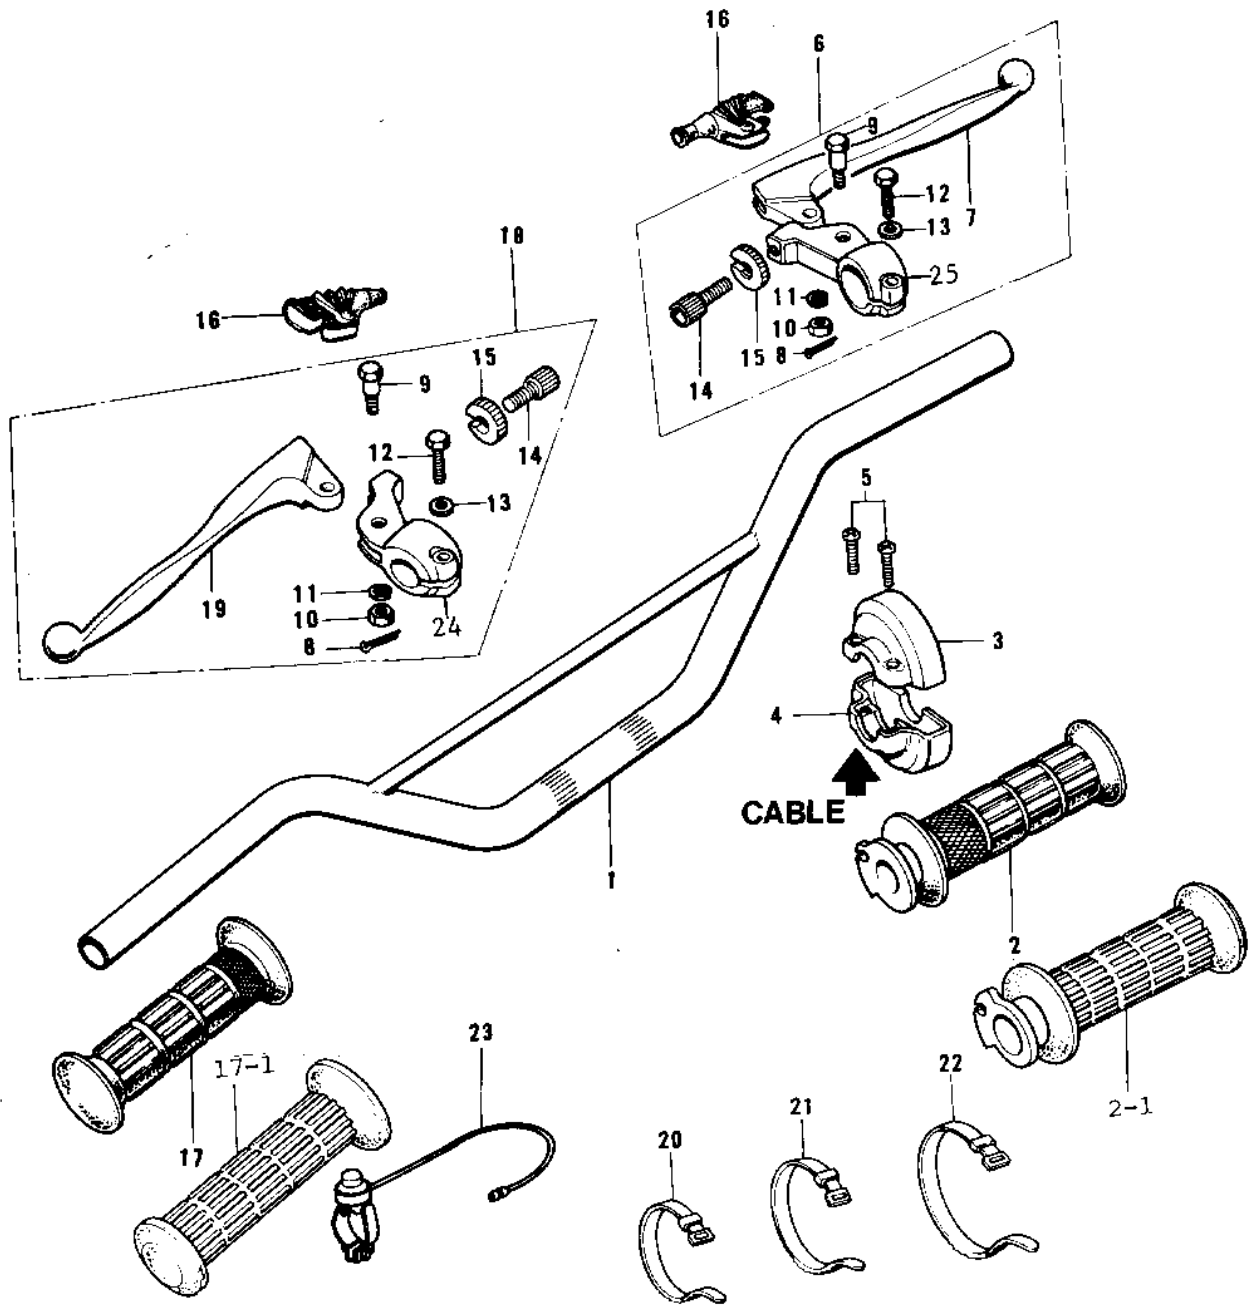

1974 KX250 PARTS DIAGRAM

HANDLEBAR (74-76)

1974 KX250 PARTS LIST

HANDLEBAR (74-76)

ITEM NAME	PART NUMBER	QUANTITY
HANDLEBAR (Ref # 1)	46004-028	1
HANDLEBAR (Ref # 1)	46004-032	1
GRIP ASSY,THROTTLE (Ref # 2)	46019-031	1
GRIP,THROTTLE (Ref # 2-1)	46019-037	1
CASE,R.H,GRIP,UPPER (Ref # 3)	32099-1014	1
HOUSING-ASSY-CONTROL (Ref # 4)	46091-5006	1
SCREW PAN HEAD 5X18 (Ref # 5)	220B0518	2
LEVER ASSY,FRNT BRAKE (Ref # 6)	46021-024	1
LEVER ASSY,FRNT BRAKE (Ref # 6)	46021-032	1
LEVER,FRONT BRAKE (Ref # 7)	46058-017	1
FRONT BRAKE LEVER (Ref # 7)	46058-018	1
PIN COTTER 1.6X15 (Ref # 8)	550D1615	2
BOLT,HEX HEAD,6MM (Ref # 9)	92001-140	2
NUT CASTLE (Ref # 10)	320B0600	2
WASHER SPRING 6MM (Ref # 11)	461F0600	2
BOLT, HEX HEAD 6X22 (Ref # 12)	110N0622	2
WASHER PLAIN 6MM (Ref # 13)	411B0600	2
SCREW,CABLE ADJUST (Ref # 14)	46055-009	2
NUT,CABLE ADJUST LOCK (Ref # 15)	46056-006	2
BOOTS,LEVER HOLDER (Ref # 16)	49006-1017	2
RUBBER,L.H GRIP (Ref # 17)	46075-025	1
RUBBER,L.H GRIP (Ref # 17-1)	46075-027	1
LEVER ASSY,CLUTCH (Ref # 18)	46076-037	1
LEVER ASSY,CLUTCH (Ref # 18)	46076-048	1
LEVER,CLUTCH (Ref # 19)	46092-020	1
LEVER, CLUTCH (Ref # 19)	46092-021	1
BAND,SHORT (Ref # 20)	92072-030	2
BAND,MIDDLE (Ref # 21)	92072-031	2
BAND,WIRING HARNESS (Ref # 21)	92072-056	1

1974 KX250 PARTS LIST

HANDLEBAR (74-76)

ITEM NAME	PART NUMBER	QUANTITY
BAND-RUBBER (Ref # 22)	92072-035	2
BAND, LONG (Ref # 22)	92072-032	2
SWITCH, ASSY, ENG STOP (Ref # 23)	27010-1018	1
HOLDER, CLUTCH LEVER (Ref # 24)	46094-014	1
HOLDER, FR BRAKE LEVER (Ref # 25)	46060-010	1