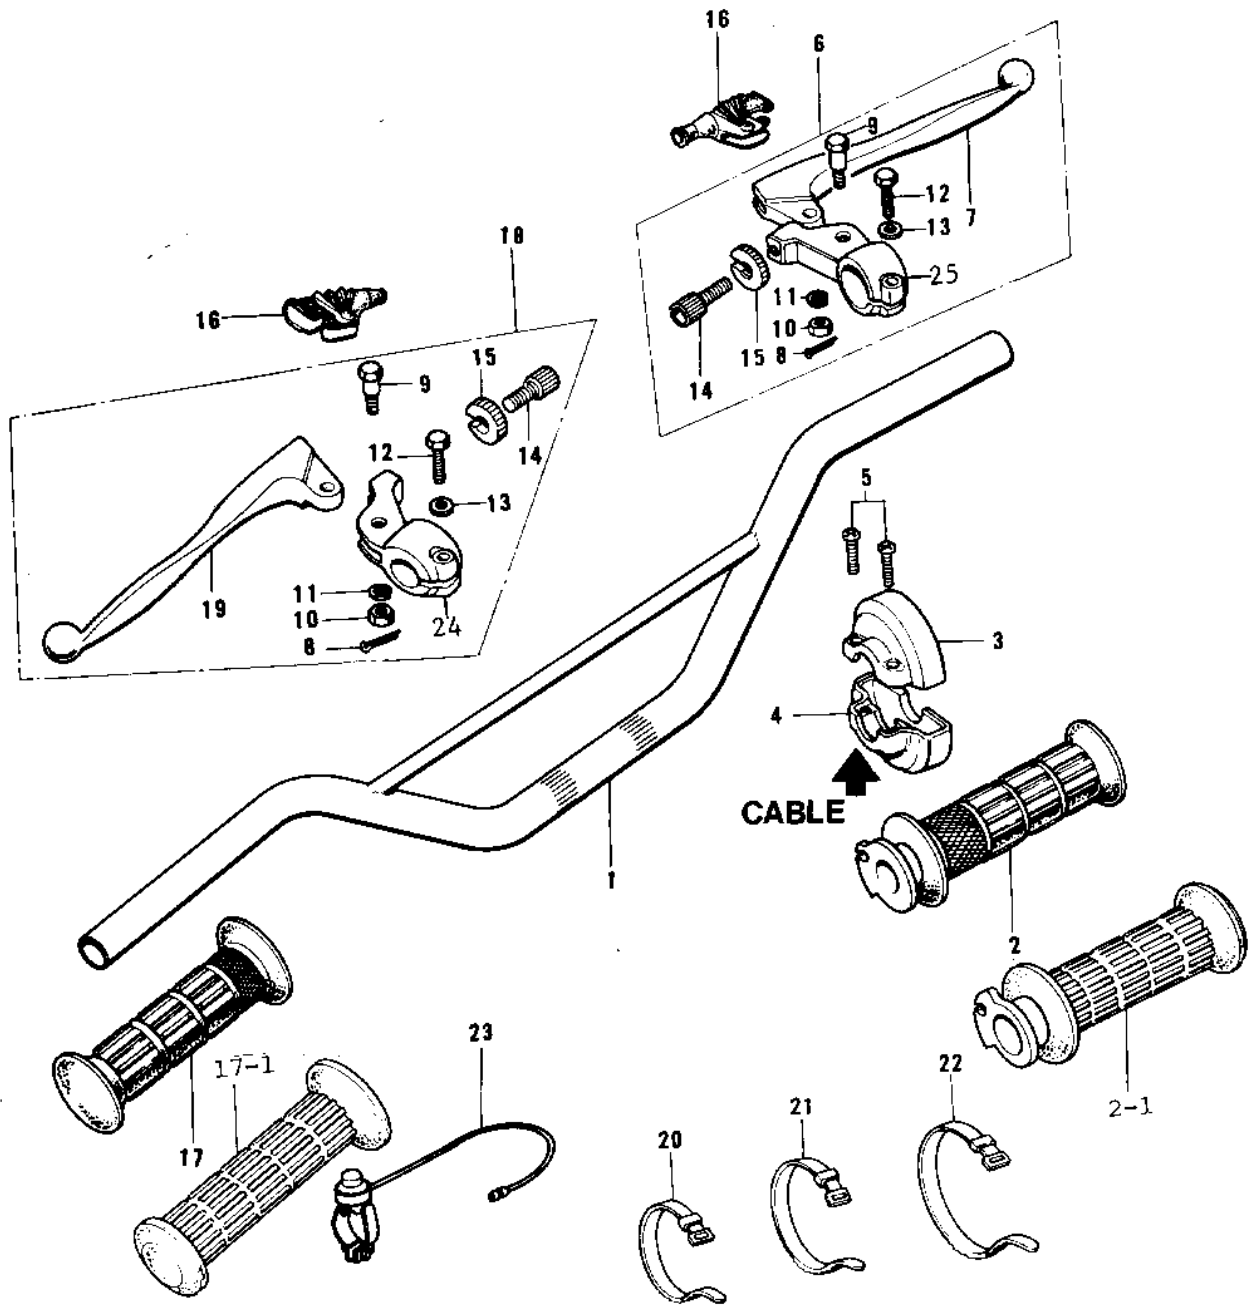

# 1976 KX250-A3 PARTS DIAGRAM

HANDLEBAR (74-76)

## 1976 KX250-A3 PARTS LIST

### HANDLEBAR (74-76)

ITEM NAME	PART NUMBER	QUANTITY
HANDLEBAR (Ref # 1)	46004-028	
HANDLEBAR (Ref # 1)	46004-032	
GRIP ASSY,THROTTLE (Ref # 2)	46019-031	
GRIP,THROTTLE (Ref # 2-1)	46019-037	
CASE,R.H,GRIP,UPPER (Ref # 3)	32099-1014	
HOUSING-ASSY-CONTROL (Ref # 4)	46091-5006	
SCREW PAN HEAD 5X18 (Ref # 5)	220B0518	
LEVER ASSY,FRNT BRAKE (Ref # 6)	46021-024	
LEVER ASSY,FRNT BRAKE (Ref # 6)	46021-032	
LEVER,FRONT BRAKE (Ref # 7)	46058-017	
FRONT BRAKE LEVER (Ref # 7)	46058-018	
PIN COTTER 1.6X15 (Ref # 8)	550D1615	
BOLT,HEX HEAD,6MM (Ref # 9)	92001-140	
NUT CASTLE (Ref # 10)	320B0600	
WASHER SPRING 6MM (Ref # 11)	461F0600	
BOLT, HEX HEAD 6X22 (Ref # 12)	110N0622	
WASHER PLAIN 6MM (Ref # 13)	411B0600	
SCREW,CABLE ADJUST (Ref # 14)	46055-009	
NUT,CABLE ADJUST LOCK (Ref # 15)	46056-006	
BOOTS,LEVER HOLDER (Ref # 16)	49006-1017	
RUBBER,L.H GRIP (Ref # 17)	46075-025	
RUBBER,L.H GRIP (Ref # 17-1)	46075-027	
LEVER ASSY,CLUTCH (Ref # 18)	46076-037	
LEVER ASSY,CLUTCH (Ref # 18)	46076-048	
LEVER,CLUTCH (Ref # 19)	46092-020	
LEVER, CLUTCH (Ref # 19)	46092-021	
BAND,SHORT (Ref # 20)	92072-030	
BAND,MIDDLE (Ref # 21)	92072-031	
BAND,WIRING HARNESS (Ref # 21)	92072-056	

# 1976 KX250-A3 PARTS LIST

HANDLEBAR (74-76)

ITEM NAME	PART NUMBER	QUANTITY
BAND-RUBBER (Ref # 22)	92072-035	
BAND, LONG (Ref # 22)	92072-032	
SWITCH, ASSY, ENG STOP (Ref # 23)	27010-1018	
HOLDER, CLUTCH LEVER (Ref # 24)	46094-014	
HOLDER, FR BRAKE LEVER (Ref # 25)	46060-010	