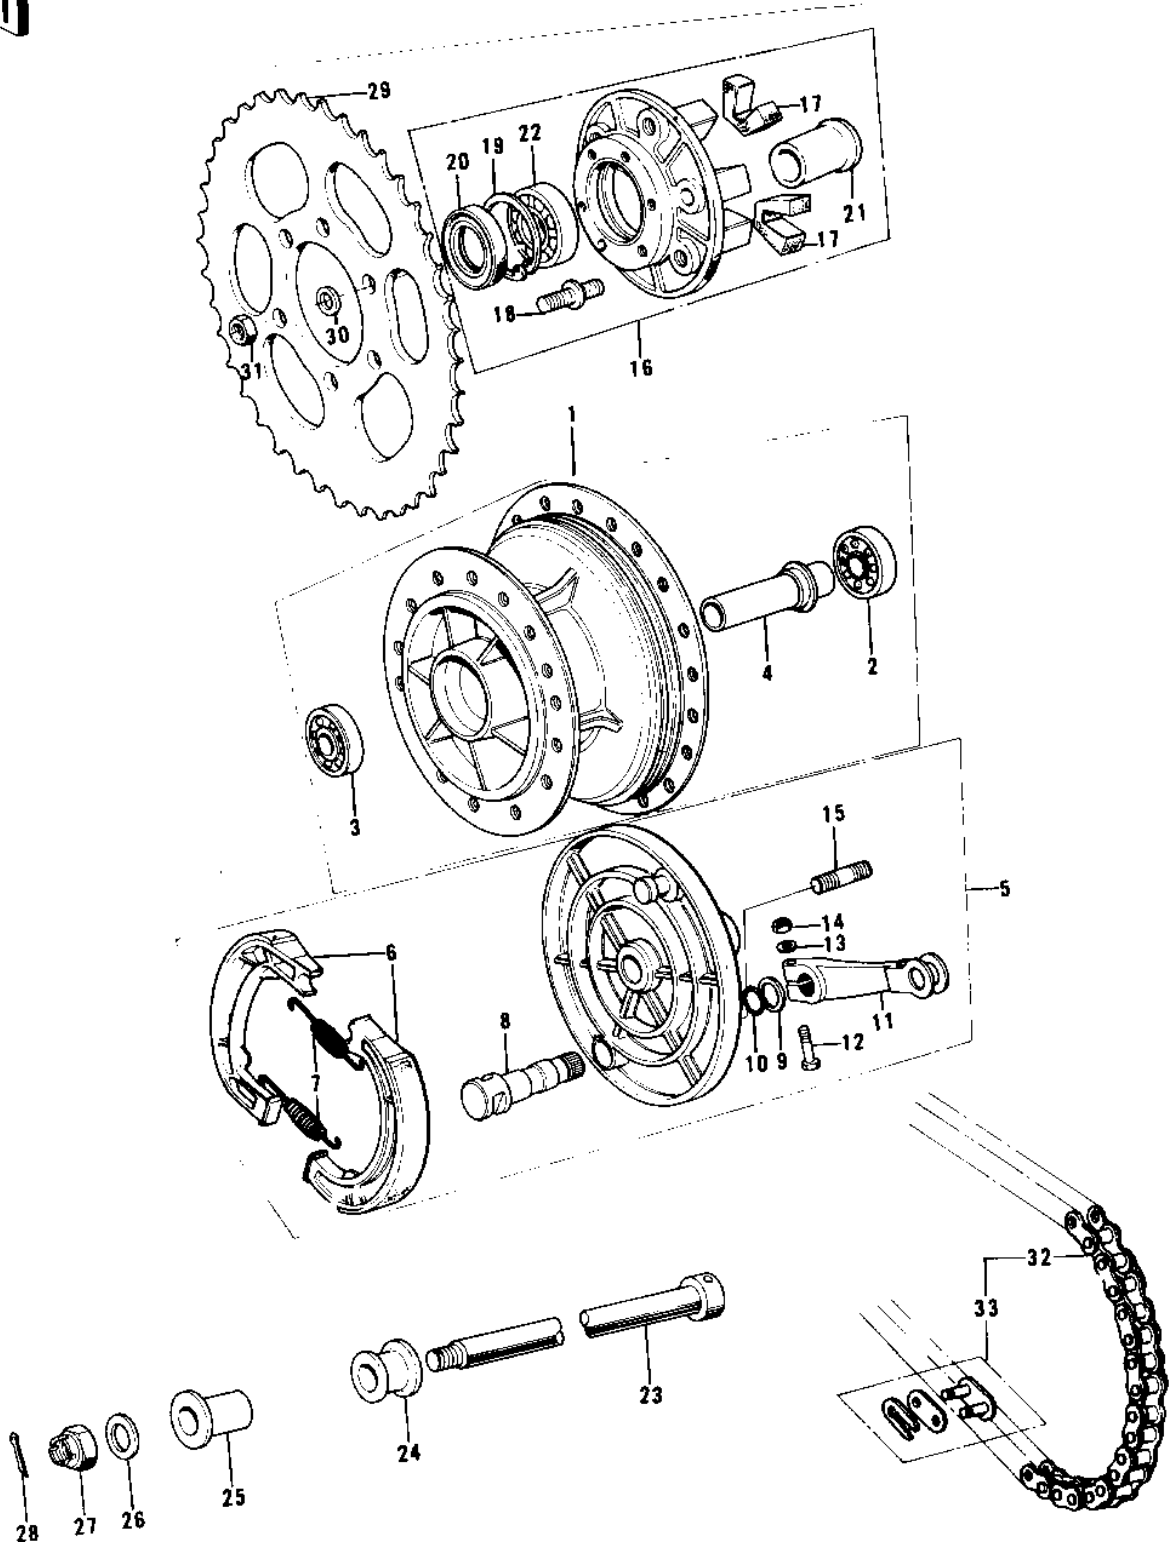

1974 KX250 PARTS DIAGRAM

REAR HUB/BRAKE/CHAIN (KX250)

1974 KX250 PARTS LIST

REAR HUB/BRAKE/CHAIN (KX250)

ITEM NAME	PART NUMBER	QUANTITY
DRUM ASSY,REAR BRAKE (Ref # 1)	42005-043	1
BEARING,BALL, #6202 (Ref # 2)	92045-027	1
BEARING,BALL, #6302 (Ref # 3)	92045-028	1
COLLAR,REAR HUB BRNG (Ref # 4)	42010-024	1
PANEL-ASY,RR BRK (Ref # 5)	42006-051	1
SHOE,BRAKE (Ref # 6)	42019-011	2
SHOE,BRAKE (Ref # 6)	42019-011	2
SPRING-BRAKE SHOE (Ref # 7)	42020-004	2
CAM SHAFT,BRAKE CAM (Ref # 8)	42026-013	1
WASHER (Ref # 9)	92022-258	1
"O" RING,15MM (Ref # 10)	670B2015	1
LEVER,REAR BRAKE CAM (Ref # 11)	42029-037	1
BOLT-UPSET,6X40 (Ref # 12)	112G0640	1
WASHER PLAIN 6MM (Ref # 13)	410B0600	1
NUT 6MM (Ref # 14)	311B0600	1
STUD,10X18 (Ref # 15)	92006-004	1
COUPLING ASSY,RR BRK (Ref # 16)	42008-025	1
SHOCK DAMPER (Ref # 17)	42014-022	6
STUD,8MM,10MM (Ref # 18)	92006-005	6
CIRCLIP,47M/M (Ref # 19)	92033-1042	1
DUST SHIELD,RR BRK (Ref # 20)	42027-004	1
SLEEVE,COUPLING (Ref # 21)	42036-022	1
BEARING,BALL (Ref # 22)	92045-032	1
AXLE,REAR (Ref # 23)	42031-048	1
COLLAR,R.H RR.AXLE (Ref # 24)	42032-051	1
COLLAR,RR AXLE L.H (Ref # 25)	42032-054	1
WASHER (Ref # 26)	92022-260	1
NUT CASTLE 14MM (Ref # 27)	92103-006	1
PIN COTTER 3.0X25 (Ref # 28)	550D3025	1

1974 KX250 PARTS LIST

REAR HUB/BRAKE/CHAIN (KX250)

ITEM NAME	PART NUMBER	QUANTITY
REAR SPROCKET 48T (Ref # 29)	42041-133	1
REAR SPROCKET 46T (Ref # 29)	42041-134	1
WASHER PLAIN 8MM (Ref # 30)	410B0800	6
NUT,8MM (Ref # 31)	92019-018	6
DR CHAIN 520X104 (Ref # 32)	92057-039	1
92058-1051 (Canada) (Ref # 33)	92058-020	1