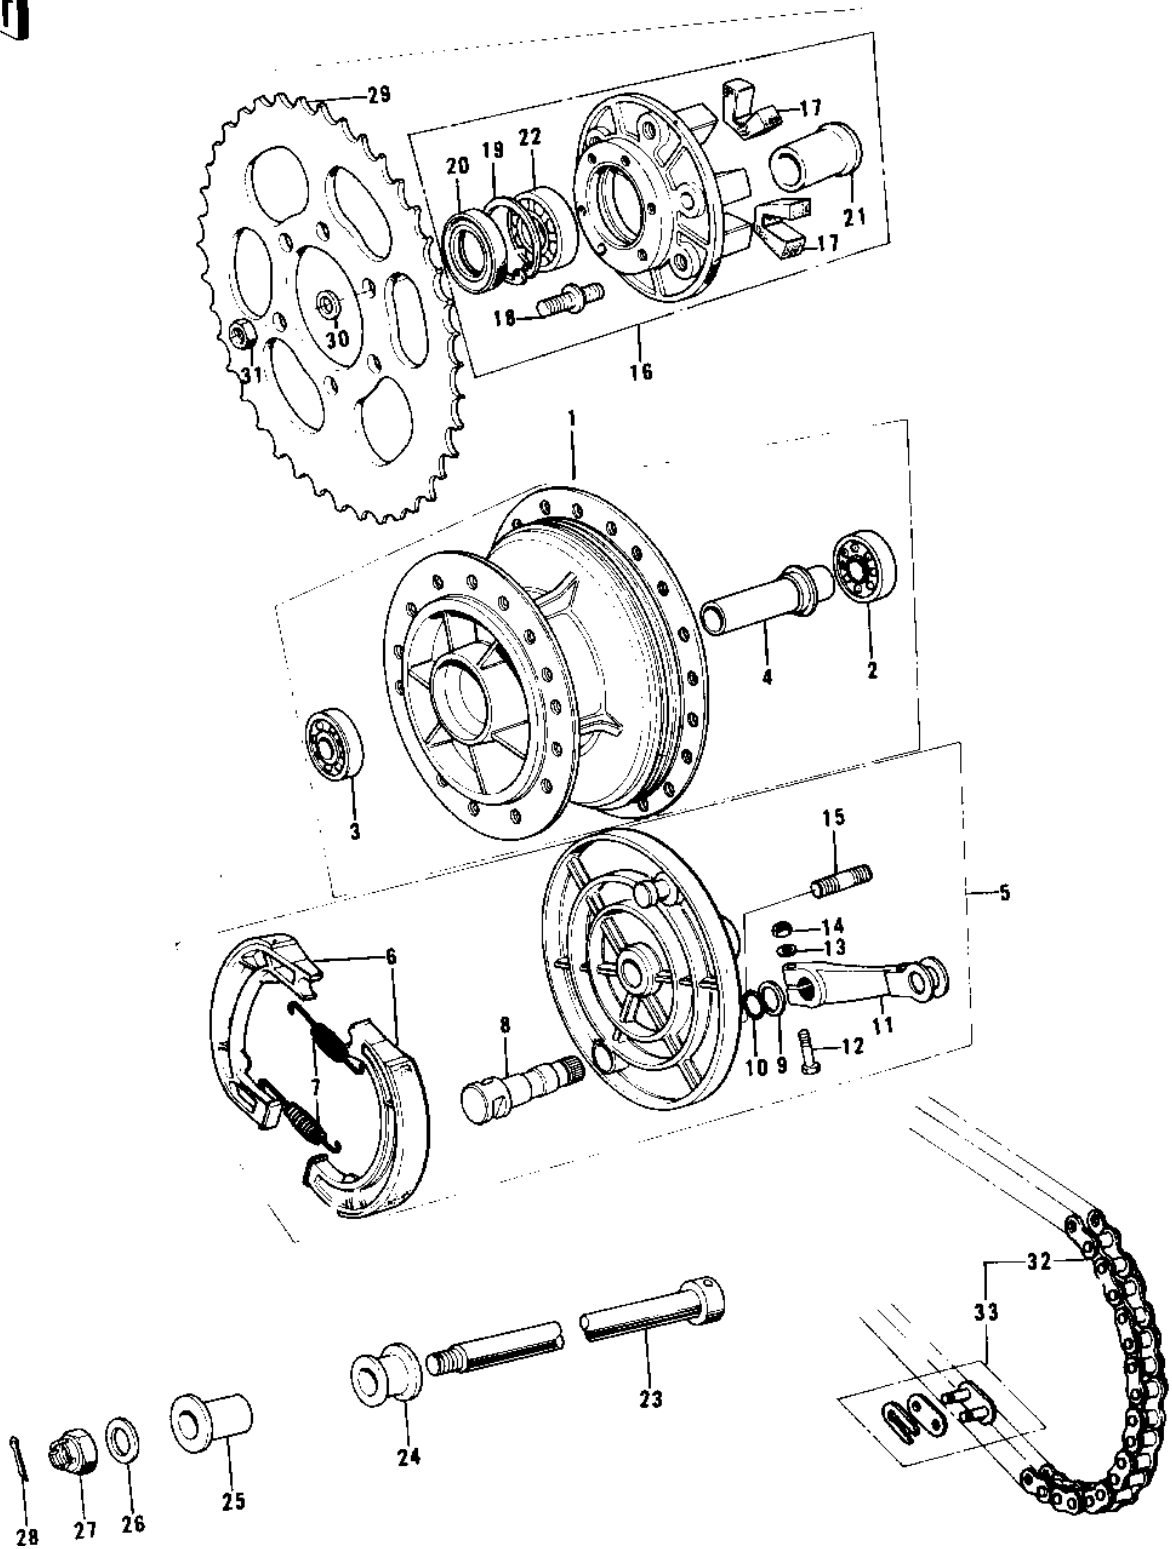

# 1974 KX250 PARTS DIAGRAM

REAR HUB/BRAKE/CHAIN (KX250)

# 1974 KX250 PARTS LIST

## REAR HUB/BRAKE/CHAIN (KX250)

ITEM NAME	PART NUMBER	QUANTITY
DRUM ASSY,REAR BRAKE (Ref # 1)	42005-043	1
BEARING,BALL, #6202 (Ref # 2)	92045-027	1
BEARING,BALL, #6302 (Ref # 3)	92045-028	1
COLLAR,REAR HUB BRNG (Ref # 4)	42010-024	1
PANEL-ASY,RR BRK (Ref # 5)	42006-051	1
SHOE,BRAKE (Ref # 6)	42019-011	2
SHOE,BRAKE (Ref # 6)	42019-011	2
SPRING-BRAKE SHOE (Ref # 7)	42020-004	2
CAM SHAFT,BRAKE CAM (Ref # 8)	42026-013	1
WASHER (Ref # 9)	92022-258	1
"O" RING,15MM (Ref # 10)	670B2015	1
LEVER,REAR BRAKE CAM (Ref # 11)	42029-037	1
BOLT-UPSET,6X40 (Ref # 12)	112G0640	1
WASHER PLAIN 6MM (Ref # 13)	410B0600	1
NUT 6MM (Ref # 14)	311B0600	1
STUD,10X18 (Ref # 15)	92006-004	1
COUPLING ASSY,RR BRK (Ref # 16)	42008-025	1
SHOCK DAMPER (Ref # 17)	42014-022	6
STUD,8MM,10MM (Ref # 18)	92006-005	6
CIRCLIP,47M/M (Ref # 19)	92033-1042	1
DUST SHIELD,RR BRK (Ref # 20)	42027-004	1
SLEEVE,COUPLING (Ref # 21)	42036-022	1
BEARING,BALL (Ref # 22)	92045-032	1
AXLE,REAR (Ref # 23)	42031-048	1
COLLAR,R.H RR.AXLE (Ref # 24)	42032-051	1
COLLAR,RR AXLE L.H (Ref # 25)	42032-054	1
WASHER (Ref # 26)	92022-260	1
NUT CASTLE 14MM (Ref # 27)	92103-006	1
PIN COTTER 3.0X25 (Ref # 28)	550D3025	1

## REAR HUB/BRAKE/CHAIN (KX250)

ITEM NAME	PART NUMBER	QUANTITY
REAR SPROCKET 48T (Ref # 29)	42041-133	1
REAR SPROCKET 46T (Ref # 29)	42041-134	1
WASHER PLAIN 8MM (Ref # 30)	410B0800	6
NUT,8MM (Ref # 31)	92019-018	6
DR CHAIN 520X104 (Ref # 32)	92057-039	1
92058-1051 (Canada) (Ref # 33)	92058-020	1