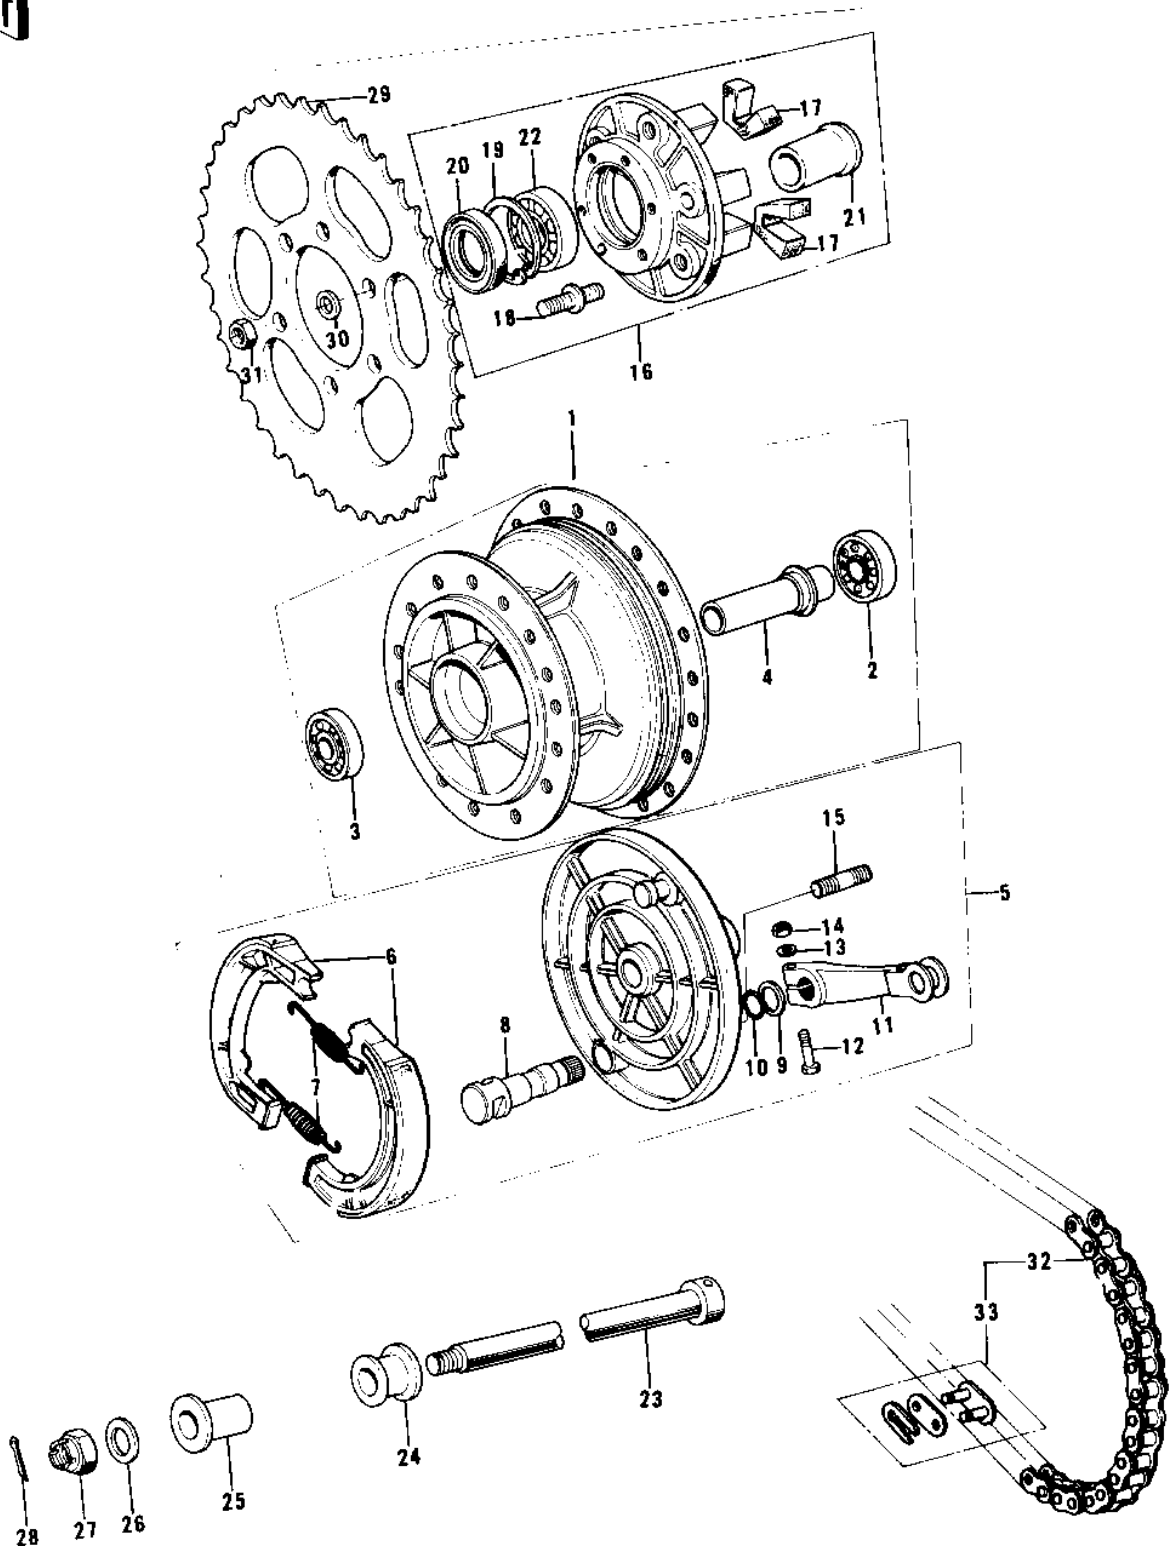

1975 KX250-A PARTS DIAGRAM

REAR HUB/BRAKE/CHAIN (KX250)

1975 KX250-A PARTS LIST

REAR HUB/BRAKE/CHAIN (KX250)

ITEM NAME	PART NUMBER	QUANTITY
DRUM ASSY,REAR BRAKE (Ref # 1)	42005-043	
BEARING,BALL, #6202 (Ref # 2)	92045-027	
BEARING,BALL, #6302 (Ref # 3)	92045-028	
COLLAR,REAR HUB BRNG (Ref # 4)	42010-024	
PANEL-ASY,RR BRK (Ref # 5)	42006-051	
SHOE,BRAKE (Ref # 6)	42019-011	
SHOE,BRAKE (Ref # 6)	42019-011	
SPRING-BRAKE SHOE (Ref # 7)	42020-004	
CAM SHAFT,BRAKE CAM (Ref # 8)	42026-013	
WASHER (Ref # 9)	92022-258	
"O" RING,15MM (Ref # 10)	670B2015	
LEVER,REAR BRAKE CAM (Ref # 11)	42029-037	
BOLT-UPSET,6X40 (Ref # 12)	112G0640	
BOLT-UPSET,6X40 (Ref # 12)	112G0640	
WASHER PLAIN 6MM (Ref # 13)	410B0600	
NUT 6MM (Ref # 14)	311B0600	
STUD,10X18 (Ref # 15)	92006-004	
COUPLING ASSY,RR BRK (Ref # 16)	42008-025	
SHOCK DAMPER (Ref # 17)	42014-022	
STUD,8MM,10MM (Ref # 18)	92006-005	
CIRCLIP,47M/M (Ref # 19)	92033-1042	
DUST SHIELD,RR BRK (Ref # 20)	42027-004	
SLEEVE,COUPLING (Ref # 21)	42036-022	
BEARING,BALL (Ref # 22)	92045-032	
AXLE,REAR (Ref # 23)	42031-048	
COLLAR,R.H RR.AXLE (Ref # 24)	42032-051	
COLLAR,RR AXLE L.H (Ref # 25)	42032-054	
WASHER (Ref # 26)	92022-260	
NUT CASTLE 14MM (Ref # 27)	92103-006	

1975 KX250-A PARTS LIST

REAR HUB/BRAKE/CHAIN (KX250)

ITEM NAME	PART NUMBER	QUANTITY
PIN COTTER 3.0X25 (Ref # 28)	550D3025	
REAR SPROCKET 48T (Ref # 29)	42041-133	
REAR SPROCKET 46T (Ref # 29)	42041-134	
REAR SPROCKET 50T (Ref # 29)	42041-135	
WASHER PLAIN 8MM (Ref # 30)	410B0800	
NUT,8MM (Ref # 31)	92019-018	
DR CHAIN 520X104 (Ref # 32)	92057-039	
92058-1051 (Canada) (Ref # 33)	92058-020	