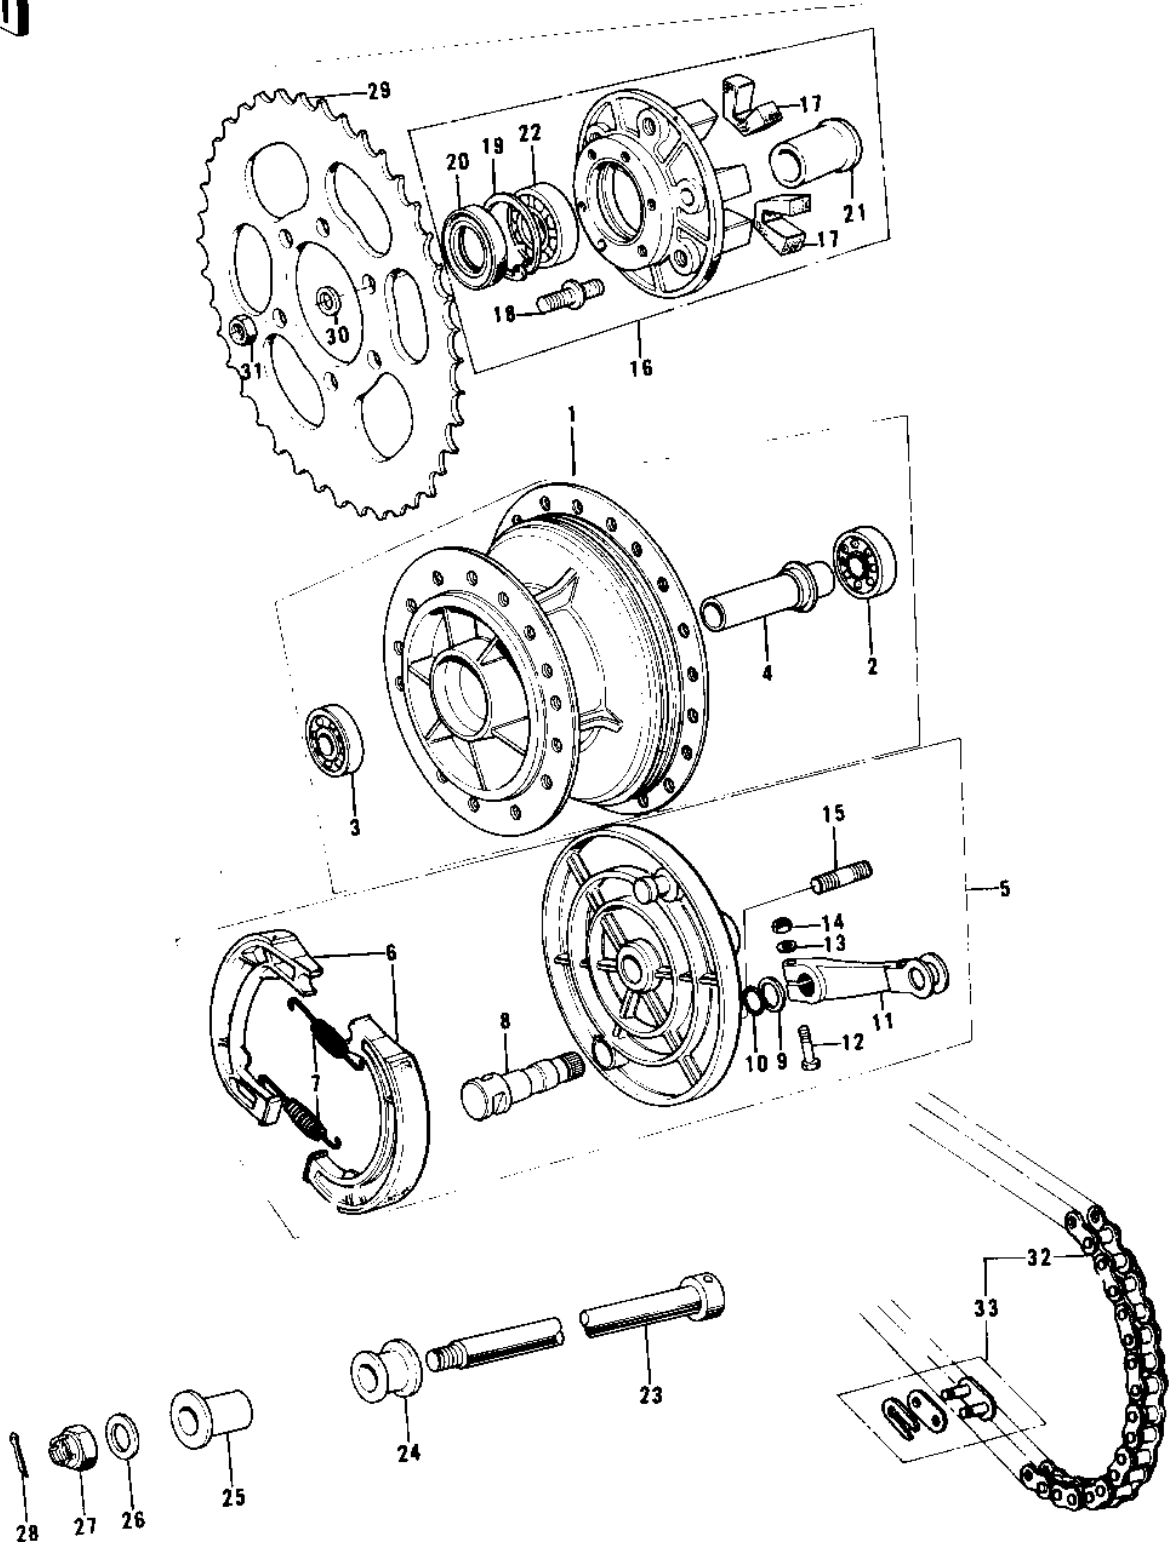

1976 KX250-A3 PARTS DIAGRAM

REAR HUB/BRAKE/CHAIN (KX250)

1976 KX250-A3 PARTS LIST

REAR HUB/BRAKE/CHAIN (KX250)

ITEM NAME	PART NUMBER	QUANTITY
DRUM ASSY,REAR BRAKE (Ref # 1)	42005-043	
BEARING,BALL, #6202 (Ref # 2)	92045-027	
BEARING,BALL, #6302 (Ref # 3)	92045-028	
COLLAR,REAR HUB BRNG (Ref # 4)	42010-024	
PANEL-ASY,RR BRK (Ref # 5)	42006-051	
SHOE,BRAKE (Ref # 6)	42019-011	
SHOE,BRAKE (Ref # 6)	42019-011	
SPRING-BRAKE SHOE (Ref # 7)	42020-004	
CAM SHAFT,BRAKE CAM (Ref # 8)	42026-013	
WASHER (Ref # 9)	92022-258	
"O" RING,15MM (Ref # 10)	670B2015	
LEVER,REAR BRAKE CAM (Ref # 11)	42029-037	
BOLT-UPSET,6X40 (Ref # 12)	112G0640	
BOLT-UPSET,6X40 (Ref # 12)	112G0640	
WASHER PLAIN 6MM (Ref # 13)	410B0600	
NUT 6MM (Ref # 14)	311B0600	
STUD,10X18 (Ref # 15)	92006-004	
COUPLING ASSY,RR BRK (Ref # 16)	42008-025	
SHOCK DAMPER (Ref # 17)	42014-022	
STUD,8MM,10MM (Ref # 18)	92006-005	
CIRCLIP,47M/M (Ref # 19)	92033-1042	
DUST SHIELD,RR BRK (Ref # 20)	42027-004	
SLEEVE,COUPLING (Ref # 21)	42036-022	
BEARING,BALL (Ref # 22)	92045-032	
AXLE,REAR (Ref # 23)	42031-048	
COLLAR,R.H RR.AXLE (Ref # 24)	42032-051	
COLLAR,RR AXLE L.H (Ref # 25)	42032-054	
WASHER (Ref # 26)	92022-260	
NUT CASTLE 14MM (Ref # 27)	92103-006	

1976 KX250-A3 PARTS LIST

REAR HUB/BRAKE/CHAIN (KX250)

ITEM NAME	PART NUMBER	QUANTITY
PIN COTTER 3.0X25 (Ref # 28)	550D3025	
REAR SPROCKET 48T (Ref # 29)	42041-133	
REAR SPROCKET 46T (Ref # 29)	42041-134	
REAR SPROCKET 50T (Ref # 29)	42041-135	
WASHER PLAIN 8MM (Ref # 30)	410B0800	
NUT,8MM (Ref # 31)	92019-018	
DR CHAIN 520X104 (Ref # 32)	92057-039	
92058-1051 (Canada) (Ref # 33)	92058-020	