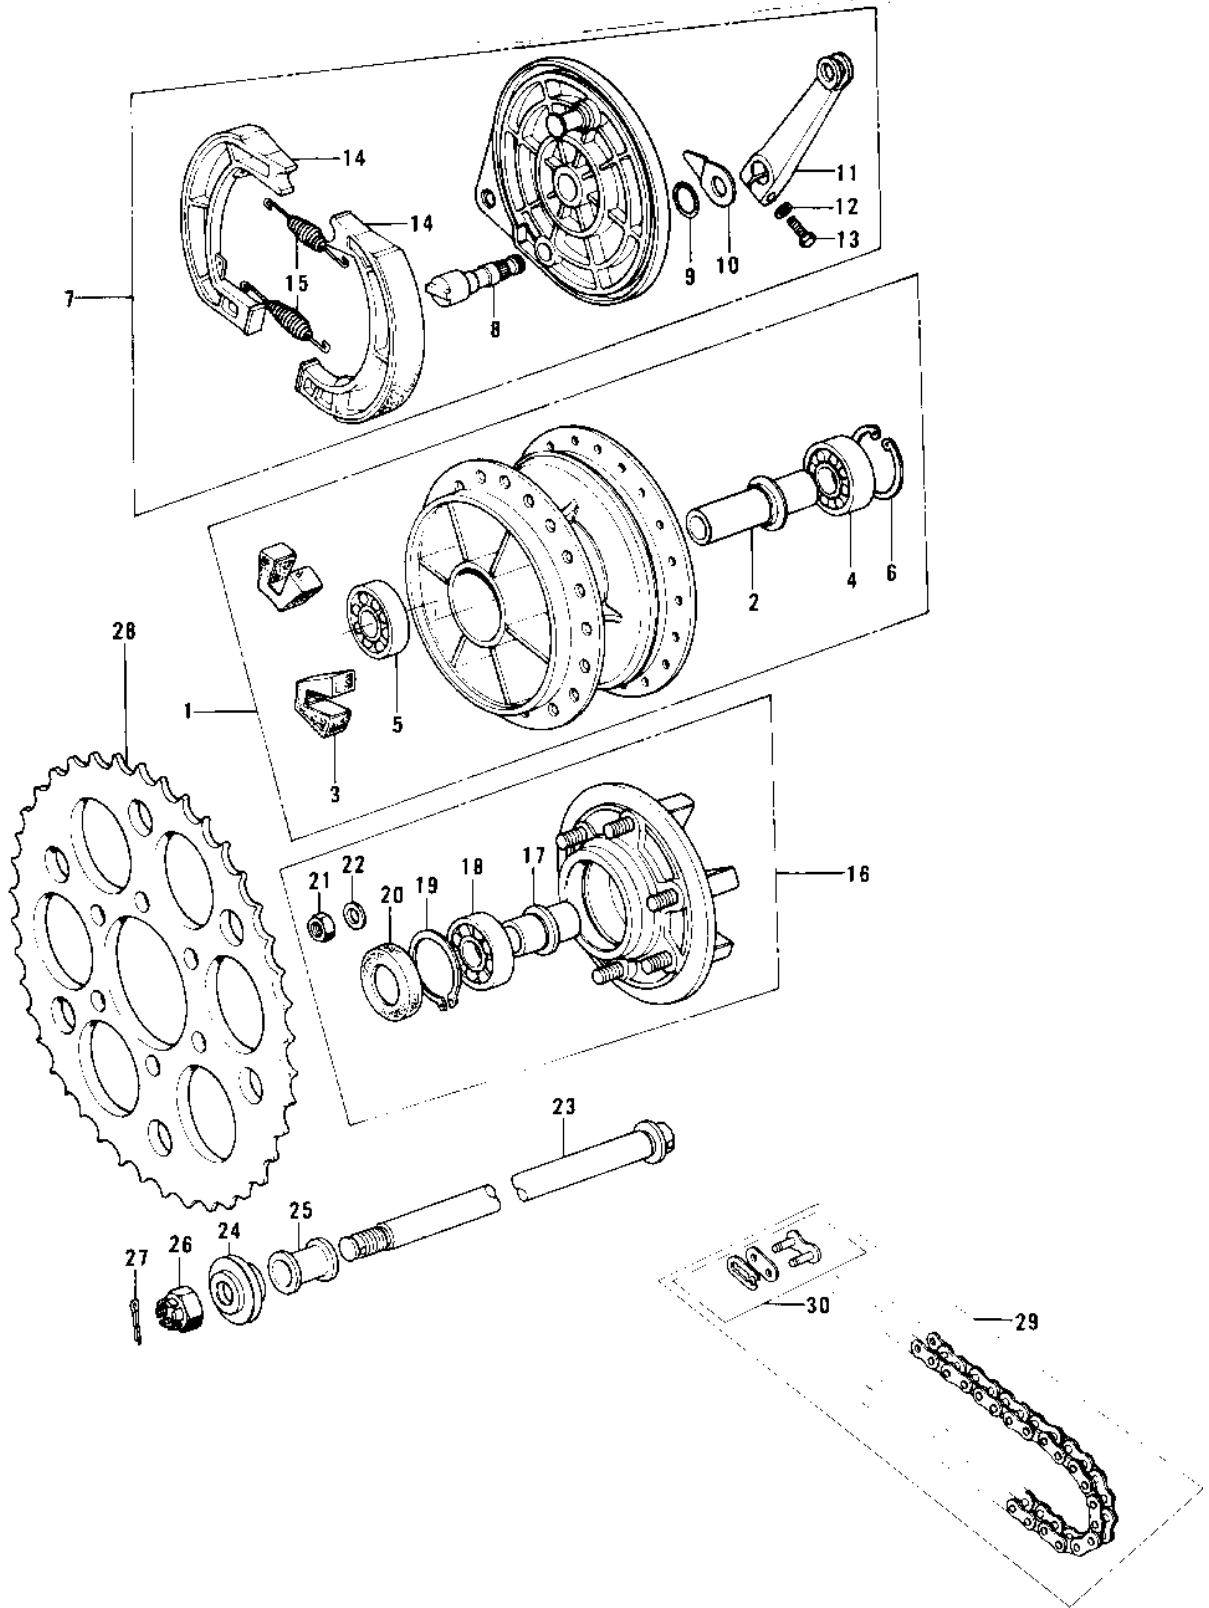

1974 KX250 PARTS DIAGRAM

REAR HUB/BRAKE/CHAIN (KX250-A/A3)

1974 KX250 PARTS LIST

REAR HUB/BRAKE/CHAIN (KX250-A/A3)

ITEM NAME	PART NUMBER	QUANTITY
DRUM ASSY,RR BRK,BLK (Ref # 1)	42005-045-21	1
COLLAR,RR BRK DRUM (Ref # 2)	42010-028	1
DAMPER,REAR HUB SHOCK (Ref # 3)	42014-024	1
BEARING-BALL (Ref # 4)	601B6303U	1
BEARING BALL #6303 (Ref # 5)	601B6303	1
CIRCLIP,47M/M (Ref # 6)	92033-1042	1
PANEL ASSY, REAR BRAKE (Ref # 7)	42006-059-21	1
CAM SHAFT,RR BRK PNL (Ref # 8)	42026-016	1
DUST SHIELD BRAKE CAM (Ref # 9)	41051-001	1
INDICATOR,FR BRK SHOE (Ref # 10)	41085-017	1
LEVER,REAR BRAKE CAM (Ref # 11)	42029-038	1
BOLT-UPSET (Ref # 12)	112G0625	1
WASHER PLAIN 6MM (Ref # 13)	410B0600	1
SHOE,BRAKE (Ref # 14)	42019-011	2
SPRING-BRAKE SHOE (Ref # 15)	42020-004	2
COUPLING ASSY,RR BRK (Ref # 16)	42008-027	1
SLEEVE,COUPLING (Ref # 17)	42036-023	1
BEARING BALL #6205 (Ref # 18)	601B6205	1
CIRCLIP,62M/M (Ref # 19)	92033-1044	1
OIL SEAL WTC35527 (Ref # 20)	92052-006	1
NUT,8MM (Ref # 21)	92019-018	6
WASHER PLAIN 6MM (Ref # 22)	410B0600	6
AXLE,REAR (Ref # 23)	42031-051	1
COLLAR,REAR AXLE (Ref # 24)	42032-055	1
COLLAR,REAR AXLE (Ref # 25)	42032-056	1
NUT CASTLE,16MM (Ref # 26)	92015-055	1
PIN-COTTER,4.0X35 (Ref # 27)	550D4035	1
REAR SPROCKET 48T (Ref # 28)	42041-154	1
REAR SPROCKET 46T (Ref # 28)	42041-155	1

1974 KX250 PARTS LIST

REAR HUB/BRAKE/CHAIN (KX250-A/A3)

ITEM NAME	PART NUMBER	QUANTITY
REAR SPROCKET 50T (Ref # 28)	42041-156	1
DR CHAIN 520X106 (Ref # 29)	92057-097	1
92058-1051 (Canada) (Ref # 30)	92058-020	1