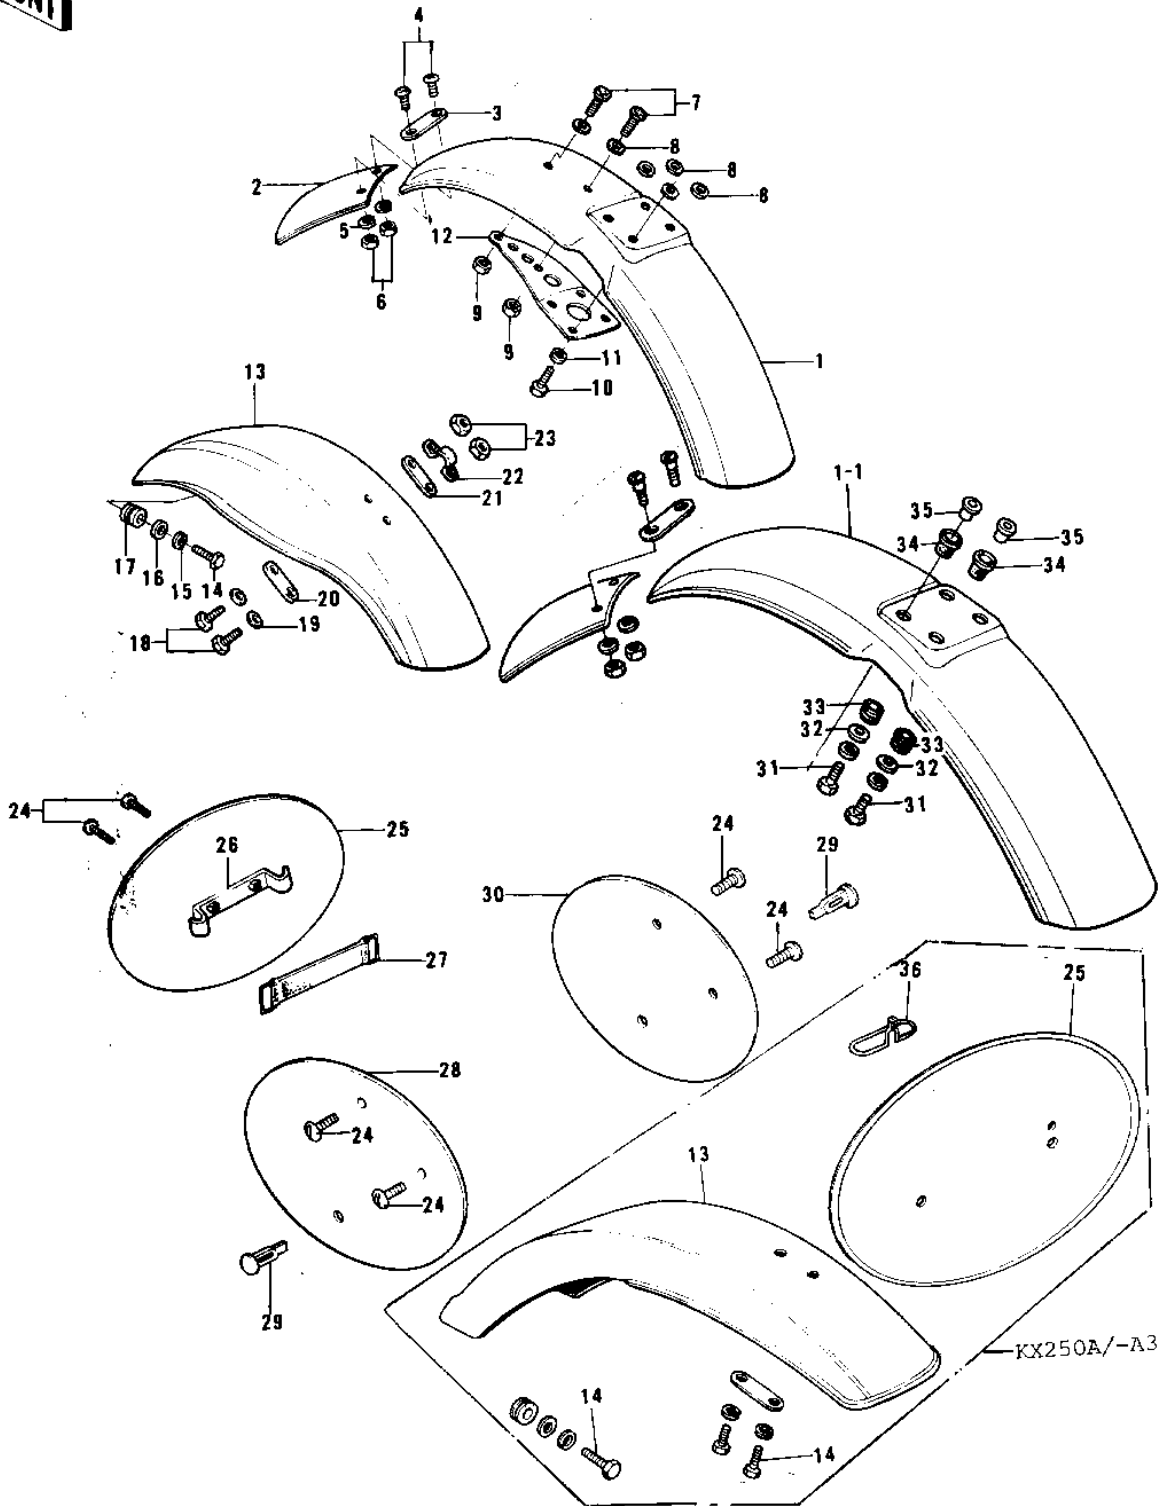

1974 KX250 PARTS DIAGRAM

FENDERS/NUMBER PLATES (74-76)

1974 KX250 PARTS LIST

FENDERS/NUMBER PLATES (74-76)

ITEM NAME	PART NUMBER	QUANTITY
FENDER-FR (Ref # 1)	35004-096	1
FENDER-FR (Ref # 1-1)	35004-096	1
FENDER-FR,BLACK (Ref # 1-1)	35004-096-10	1
FLAP,FRONT FENDER (Ref # 2)	35019-005	1
PLATE,FENDER FLAP (Ref # 3)	35020-012	1
BOLT,5X12 (Ref # 4)	92001-134	2
WASHER SPRING 5MM (Ref # 5)	461F0500	2
NUT,5MM (Ref # 6)	311B0500	2
SCREW PAN HEAD 6X14 (Ref # 7)	220E0614	2
WASHER 6.5X20X1.6T (Ref # 8)	92022-125	6
NUT,6MM (Ref # 9)	92019-019	2
BOLT-UPSET,6X16 (Ref # 10)	112G0616	4
WASHER SPRING 6MM (Ref # 11)	461F0600	4
BRACKET,FRONT FENDER (Ref # 12)	35013-013	1
FENDER-RR (Ref # 13)	35022-104	1
FENDER-RR,BLACK (Ref # 13)	35022-132-10	1
FENDER-RR,BLACK (Ref # 13)	35022-132-10	1
BOLT-UPSET 6X14 (Ref # 14)	112B0614	2
BOLT-UPSET,6X20 (Ref # 14)	112G0620	2
WASHER SPRING 6MM (Ref # 15)	461F0600	2
COLLAR (Ref # 16)	92027-122	2
DAMPER RUBBER (Ref # 17)	92075-118	2
BOLT-UPSET (Ref # 18)	112G0618	2
BOLT 6X22 (Ref # 18)	112B0622	2
WASHER PLAIN 6MM (Ref # 19)	411B0600	2
PLATE,REAR FENDER (Ref # 20)	35041-002	1
DAMPER RUBBER,FENDER (Ref # 21)	92075-245	1
BRACKET,REAR FENDER (Ref # 22)	35025-027	1
NUT,6MM (Ref # 23)	92019-019	2

1974 KX250 PARTS LIST

FENDERS/NUMBER PLATES (74-76)

ITEM NAME	PART NUMBER	QUANTITY
SCREW,6X10 (Ref # 24)	92009-1286	6
PLATE,FRONT NUMBER (Ref # 25)	58029-026	1
PLATE,FRONT NUMBER (Ref # 25)	58029-031	1
BRACKET,NUMBER PLATE (Ref # 26)	58030-008	1
BAND BATTERY (Ref # 27)	92072-006	1
PLATE,L.H NUMBER (Ref # 28)	58029-029	1
BAND,SIDE COVER (Ref # 29)	92072-069	2
BAND,SIDE COVER (Ref # 29)	92072-069	2
UNAVAILABLE IN PRICE BOOK (Ref # 30)	36077-045	1
BOLT-UPSET (Ref # 31)	112G0625	4
WASHER,PLAIN,7MM (Ref # 32)	92022-228	4
DAMPER RUBBER,RR FEND (Ref # 33)	92075-121	4
DAMPER RUBBER (Ref # 34)	92075-103	4
COLLAR (Ref # 35)	92027-194	4
CLAMP,NUMBER PLATE (Ref # 36)	92037-158	1