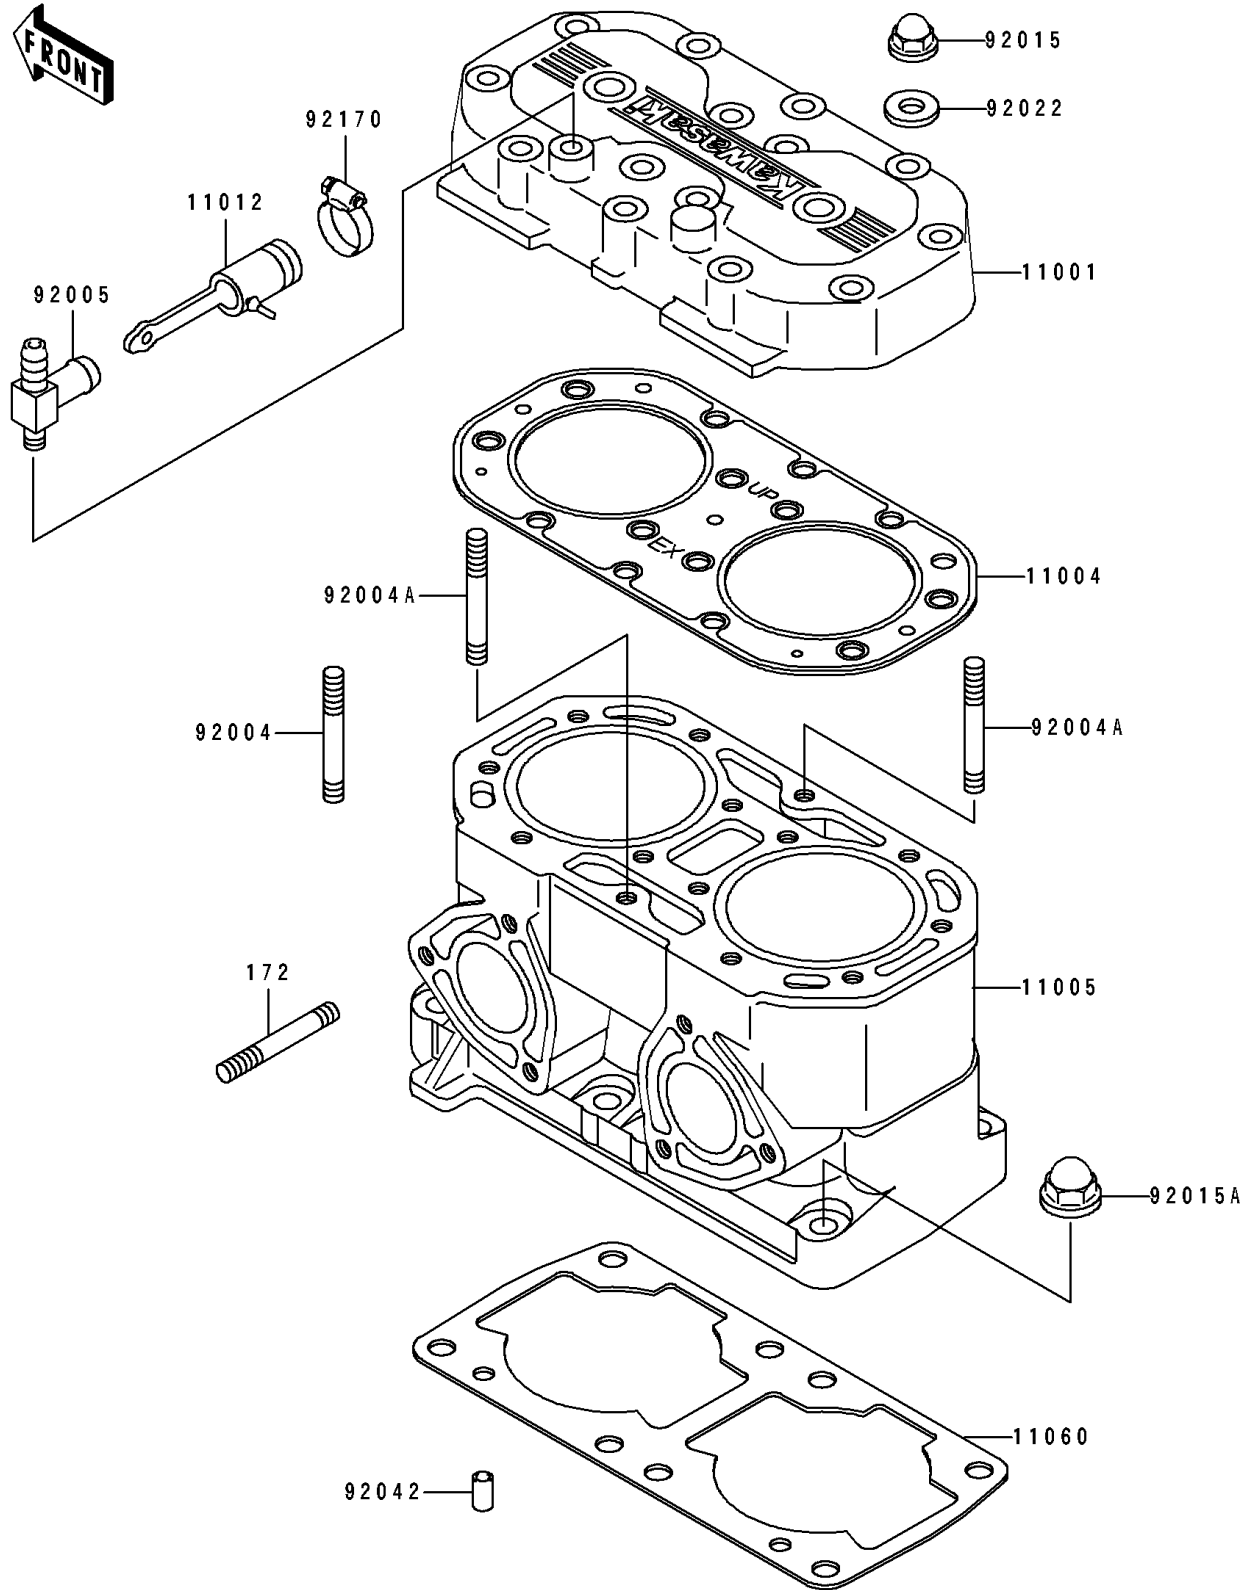

1994 750 SX PARTS DIAGRAM

Cylinder Head/Cylinder

E1110

1994 750 SX PARTS LIST

Cylinder Head/Cylinder

ITEM NAME	PART NUMBER	QUANTITY
HEAD-CYLINDER (Ref # 11001)	11001-3717	1
GASKET-HEAD (Ref # 11004)	11004-3708	1
CYLINDER-ENGINE (Ref # 11005)	11005-3720	1
CAP (Ref # 11012)	11012-3757	1
GASKET,CYLINDER BASE (Ref # 11060)	11060-3711	1
STUD,8X43 (Ref # 92004)	92004-3715	12
STUD,8X43 (Ref # 92004A)	92004-3719	2
FITTING (Ref # 92005)	92005-3711	1
NUT,CAP,8MM (Ref # 92015)	92015-1371	14
NUT,10MM (Ref # 92015A)	92015-1649	8
WASHER,8.2X18X1.5 (Ref # 92022)	92022-1964	14
PIN,DOWEL,6.3X8X14 (Ref # 92042)	92042-007	2
CLAMP (Ref # 92170)	92170-3729	1
BOLT-STUD (Ref # 172)	172R0830	6